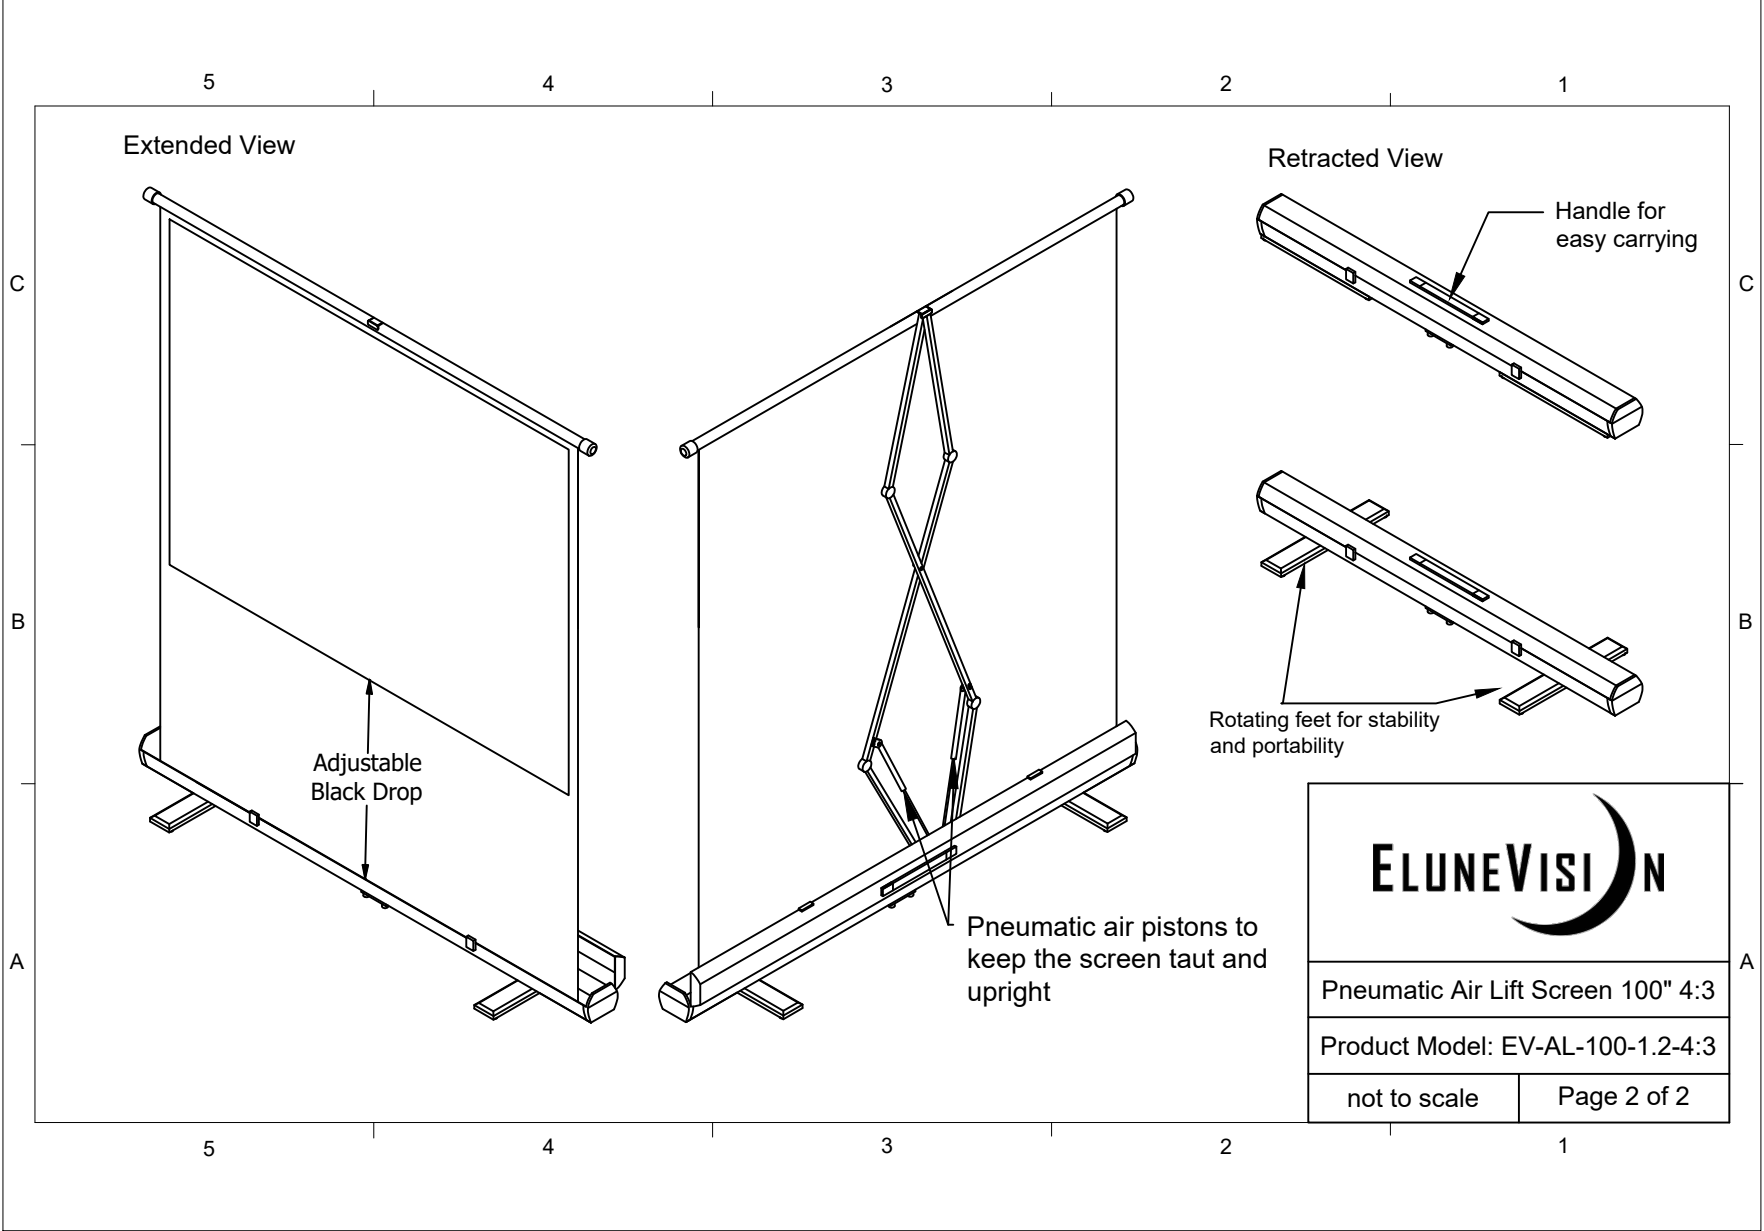

ELUNEVISI 

Pneumatic Air Lift Screen 100" 4:3	
Product Model: EV-AL-100-1.2-4:3	
not to scale	Page 1 of 2

ELUNEVISION

Pneumatic Air Lift Screen 100" 4:3

Product Model: EV-AL-100-1.2-4:3

not to scale	Page 2 of 2
--------------	-------------