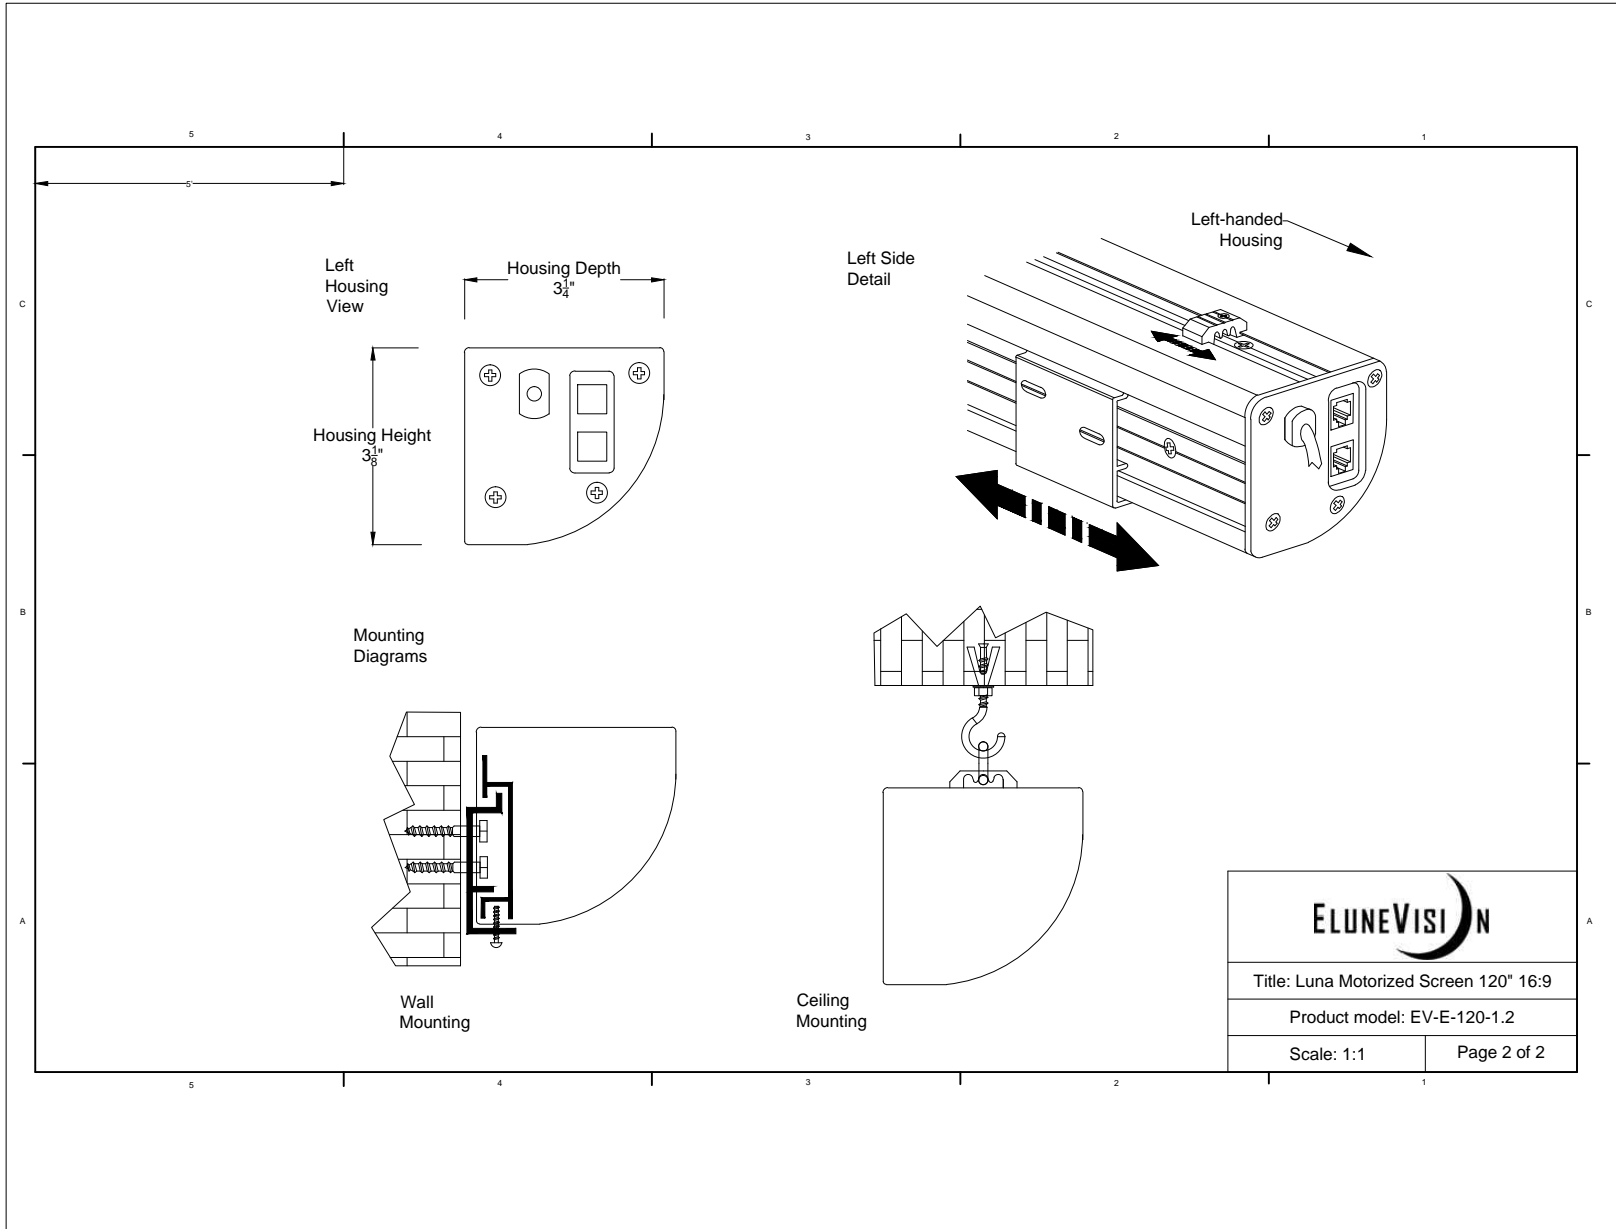


	
Title: Luna Motorized Screen 120" 16:9	
Product model: EV-E-120-1.2	
Scale: 1:10	Page 1 of 2

Title: Luna Motorized Screen 120" 16:9	
Product model: EV-E-120-1.2	
Scale: 1:1	Page 2 of 2