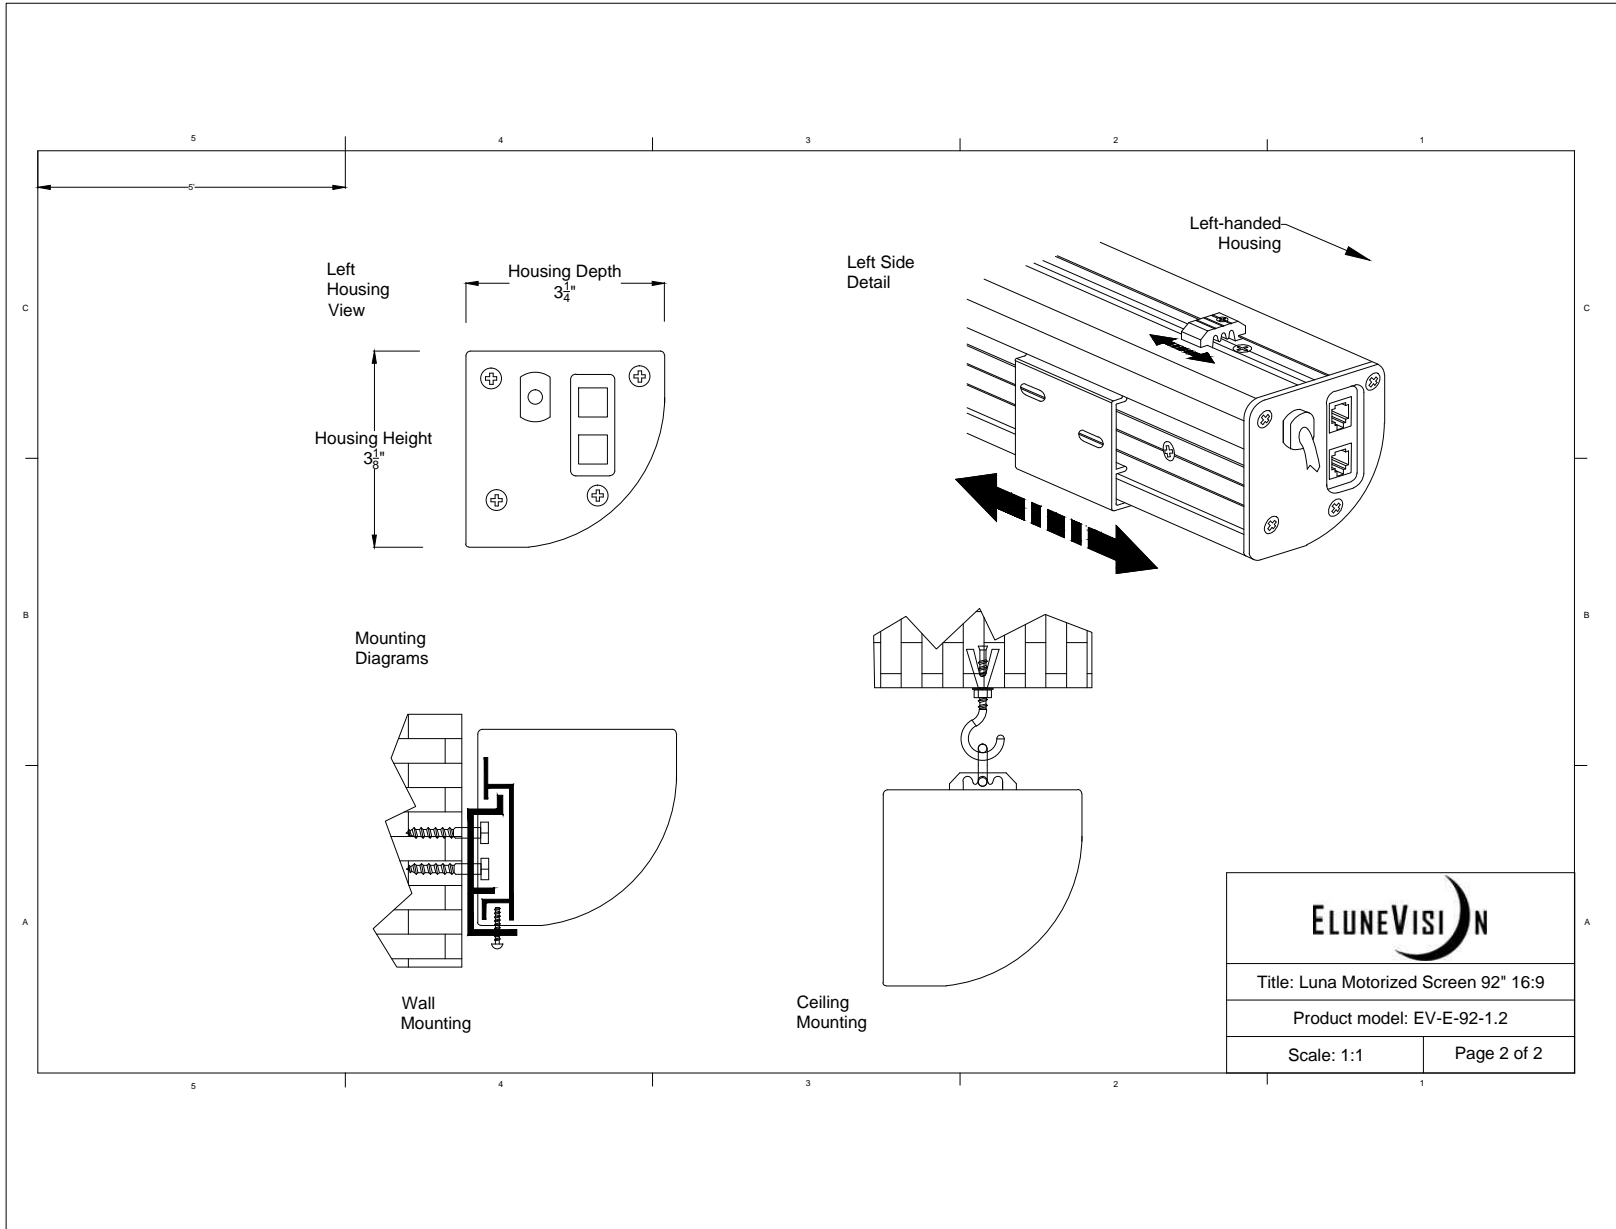

ELUNEVISION	
Title: Luna Motorized Screen 92" 16:9	
Product model: EV-E-92-1.2	
Scale: 1:10	Page 1 of 2

Title: Luna Motorized Screen 92" 16:9	
Product model: EV-E-92-1.2	
Scale: 1:1	Page 2 of 2