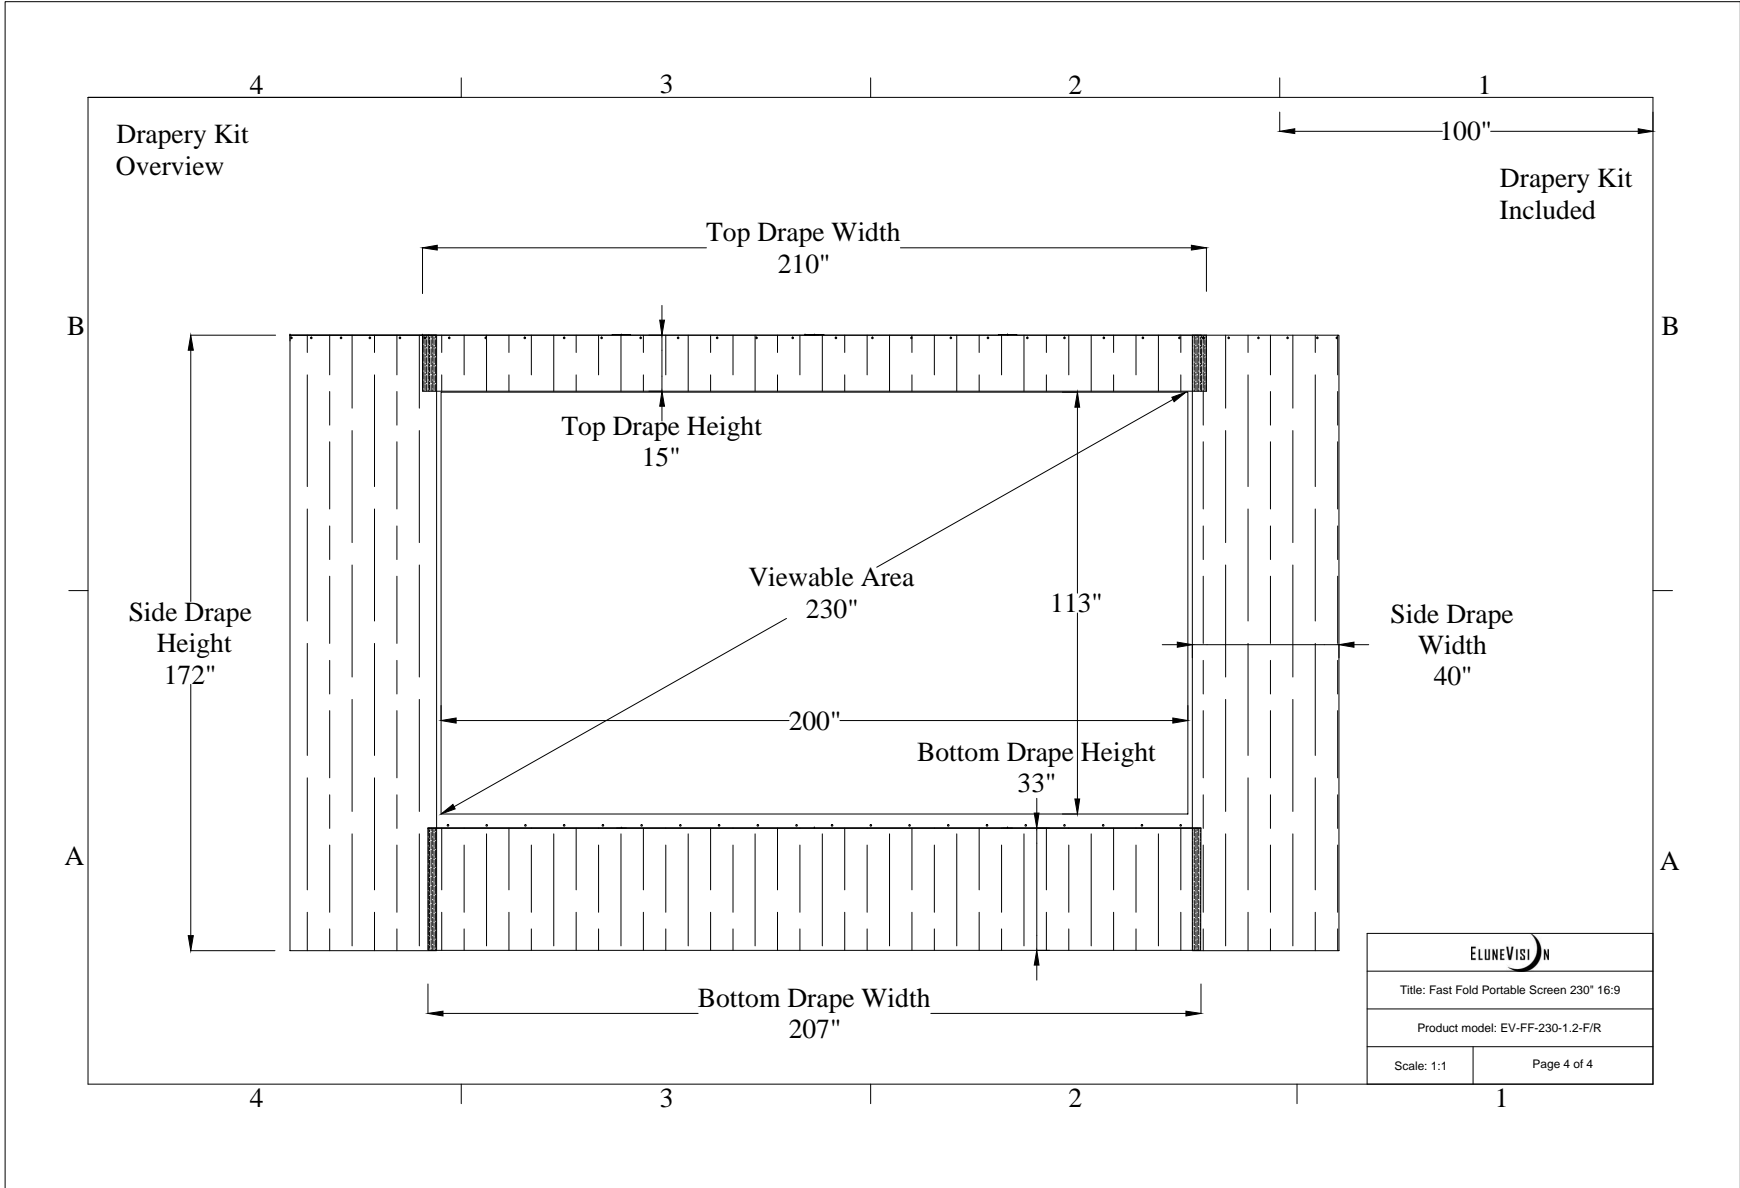

ELUNEVISION	
Title: Fast Fold Portable Screen 230" 16:9	
Product model: EV-FF-230-1.2-F/R	
Scale: 1:1	Page 1 of 4

ELUNEVISI	
Title: Fast Fold Portable Screen 230" 16:9	
Product model: EV-FF-230-1.2F/R	
Scale: 1:1	Page 3 of 4

ELUNEVISI	
Title: Fast Fold Portable Screen 230" 16:9	
Product model: EV-FF-230-1.2-F/R	
Scale: 1:1	Page 4 of 4