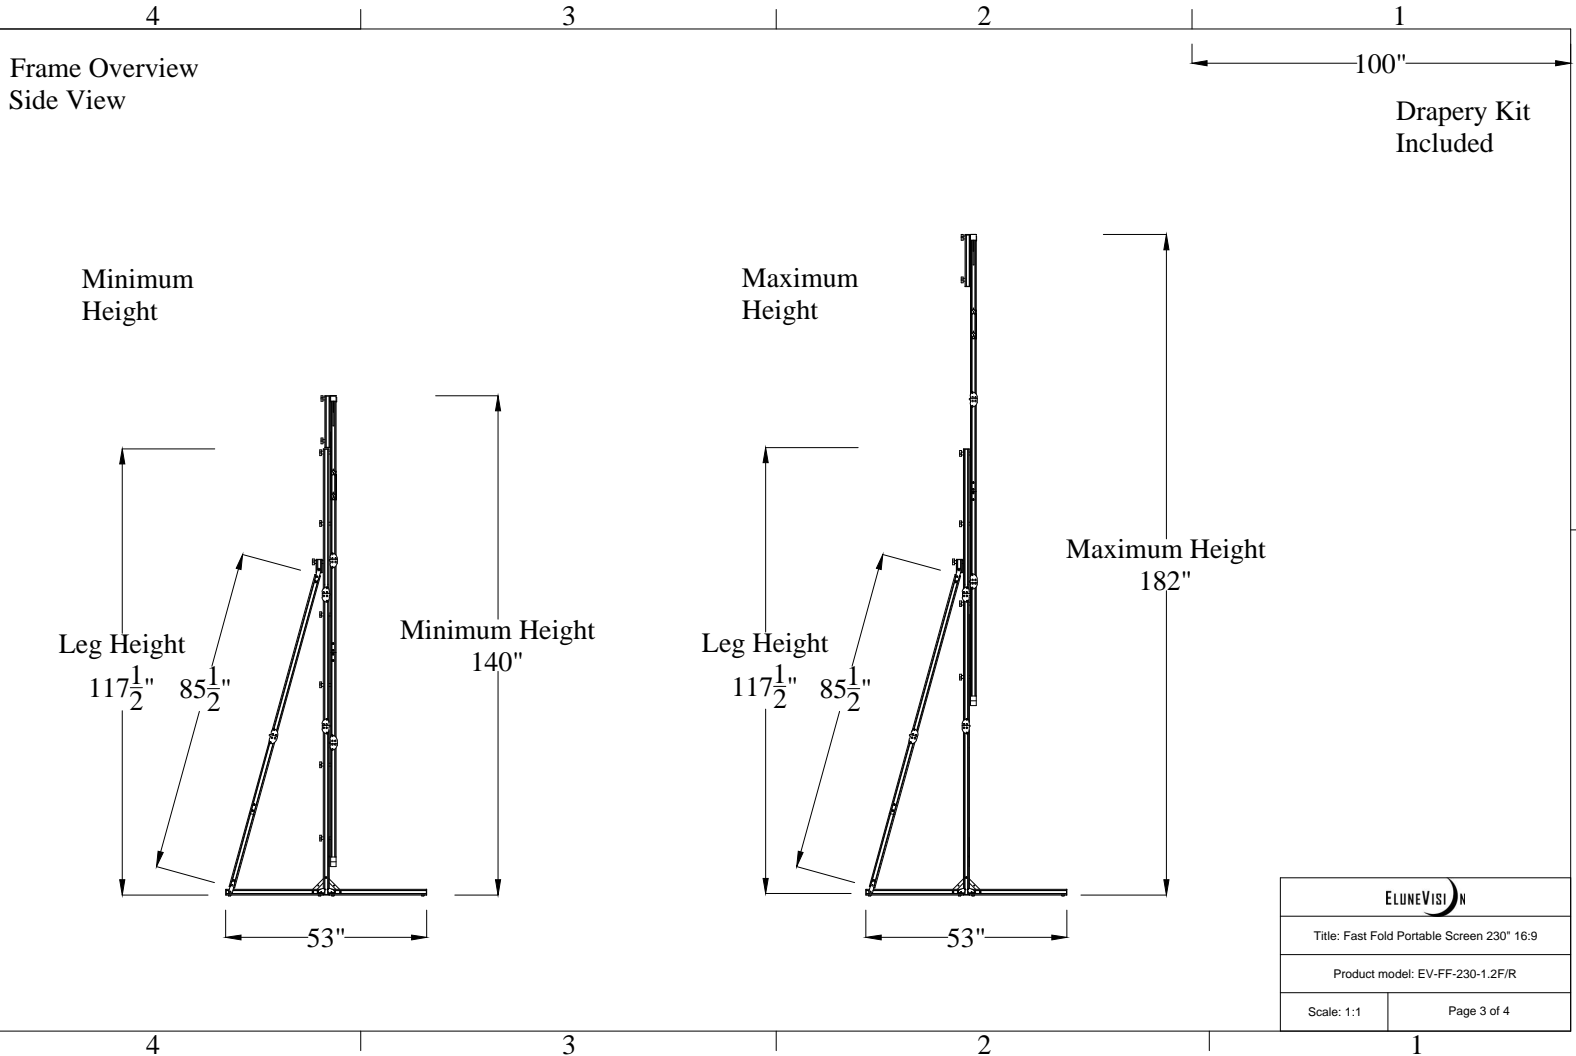

ELUNEVISION	
Title: Fast Fold Portable Screen 230" 16:9	
Product model: EV-FF-230-1.2-F/R	
Scale: 1:1	Page 1 of 4

ELUNEVISI	
Title: Fast Fold Portable Screen 230" 16:9	
Product model: EV-FF-230-1.2F/R	
Scale: 1:1	Page 3 of 4

ELUNEVISI	
Title: Fast Fold Portable Screen 230" 16:9	
Product model: EV-FF-230-1.2-F/R	
Scale: 1:1	Page 4 of 4