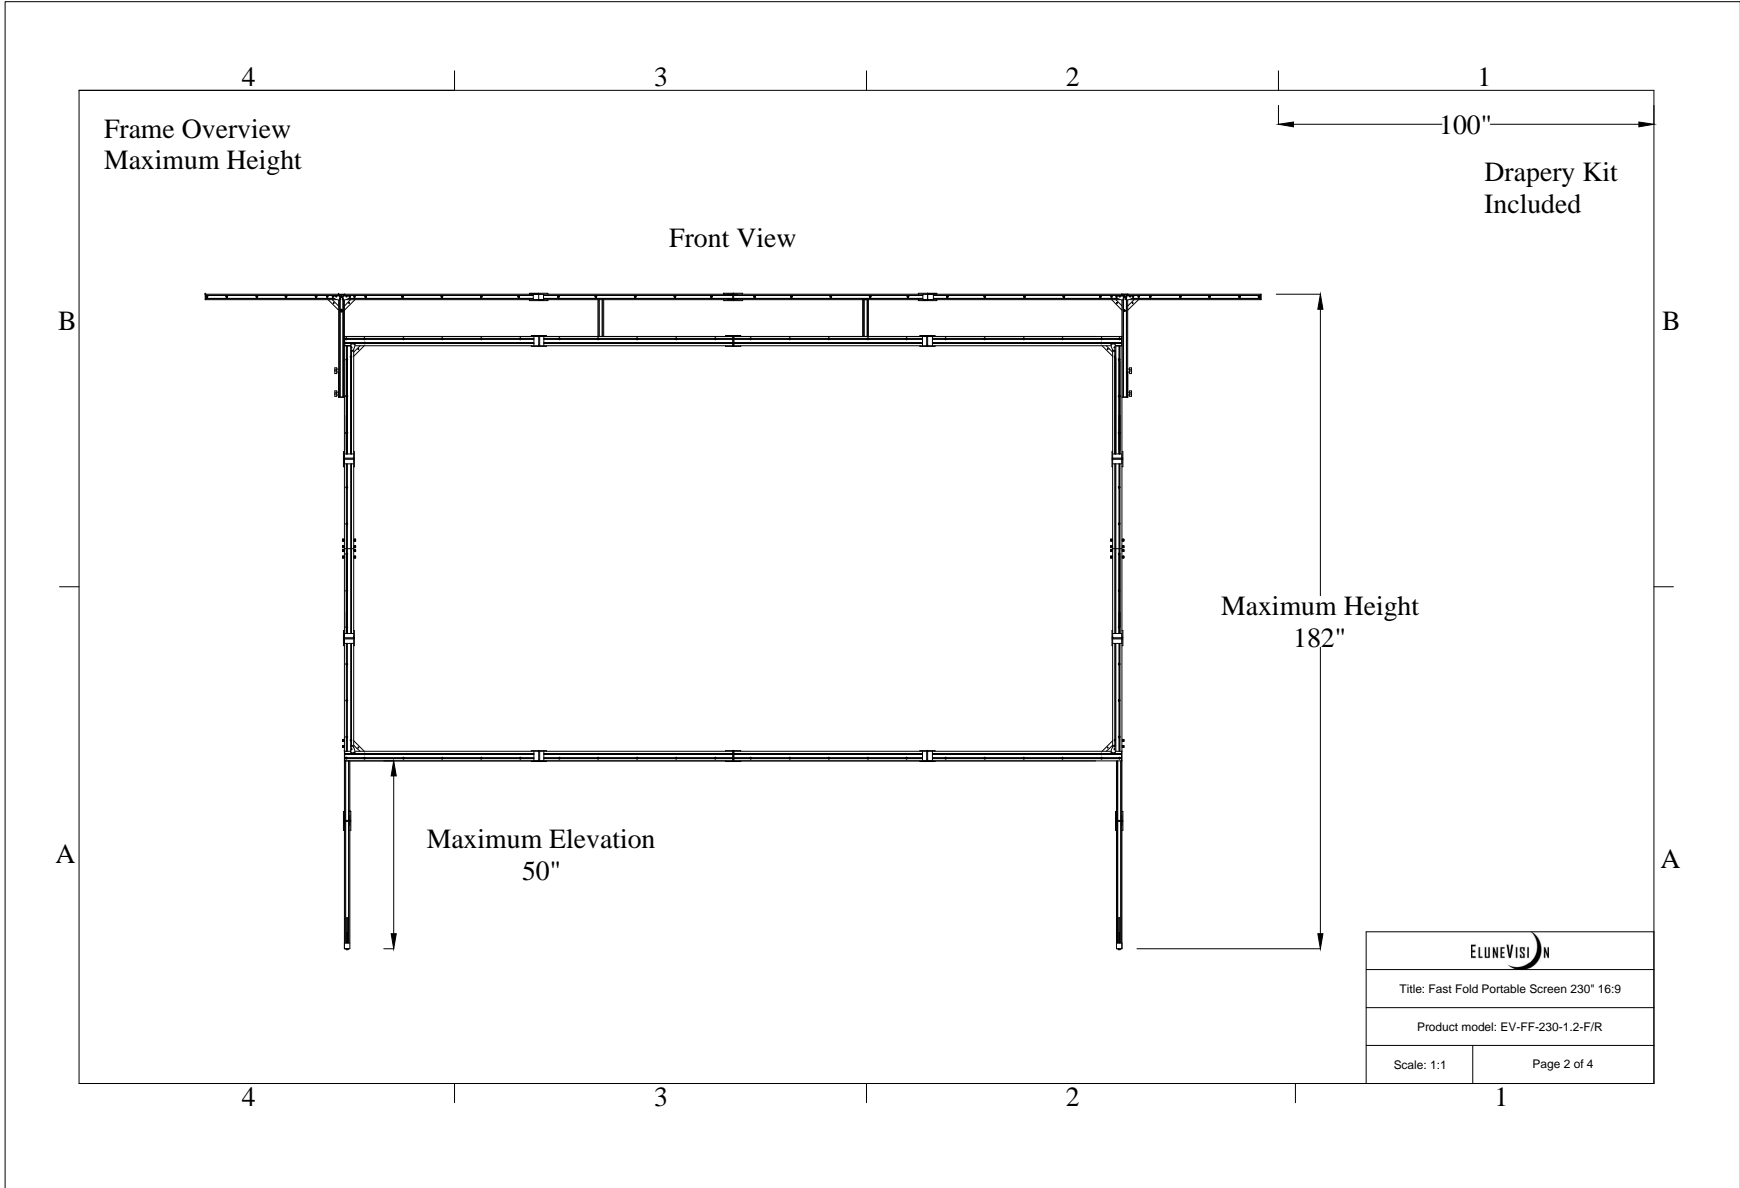

ELUNEVISION	
Title: Fast Fold Portable Screen 230" 16:9	
Product model: EV-FF-230-1.2-F/R	
Scale: 1:1	Page 1 of 4

ELUNEVISI	
Title: Fast Fold Portable Screen 230" 16:9	
Product model: EV-FF-230-1.2F/R	
Scale: 1:1	Page 3 of 4

ELUNEVISI	
Title: Fast Fold Portable Screen 230" 16:9	
Product model: EV-FF-230-1.2-F/R	
Scale: 1:1	Page 4 of 4