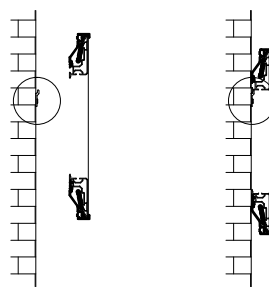

# Mounting Diagram

Mounting Brackets

Title: Elara NanoEdge Fixed Frame 106" 16:9

Product model: EV-N-106-1.2

Not to Scale  
Not to Proportion

Page 2 of 2