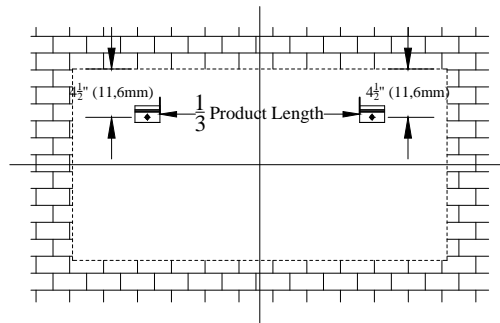

# Mounting Diagram

Mounting Brackets

Title: Elara NanoEdge Fixed Frame 106" 16:9

Product model: EV-N-106-1.2

Not to Scale  
Not to Proportion

Page 2 of 2