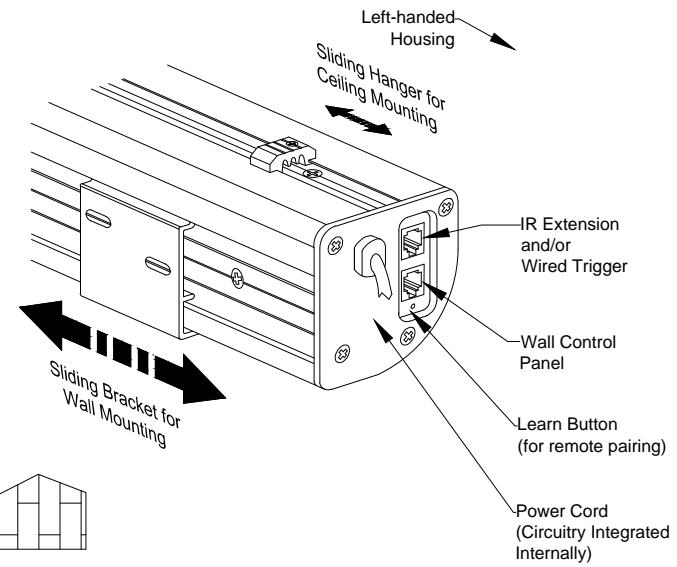

Left Side Detail

Mounting Diagrams

Titan Motorized Tab-tensioned Screen 109"
16:10

Product model: EV-T2-109-1.2-16:10

Scale: 1:1

Page 2 of 2