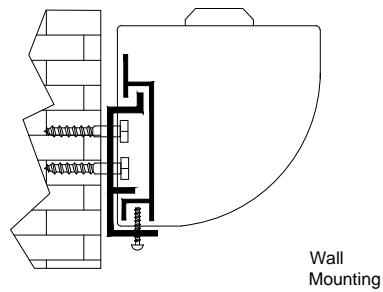

Left Side Detail

Mounting Diagrams

Titan Motorized Tab-tensioned Screen 109"
16:10

Product model: EV-T2-109-1.2-16:10

Scale: 1:1

Page 2 of 2