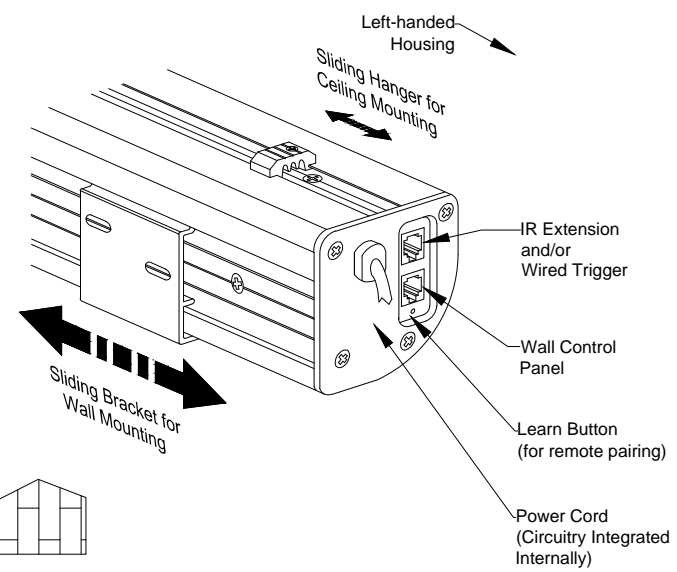

Left Side Detail

Mounting Diagrams

ELUNEVISION	
Titan Motorized Tab-tensioned Screen 120" 16:9	
Product model: EV-T2-120-1.2	
Scale: 1:1	Page 2 of 2