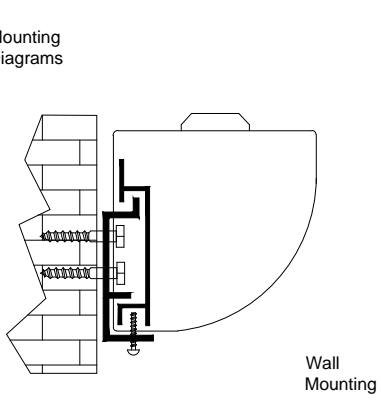

Left Side Detail

Mounting Diagrams

ELUNEVISION	
Titan Motorized Tab-tensioned Screen 120" 16:9	
Product model: EV-T2-120-1.2	
Scale: 1:1	Page 2 of 2