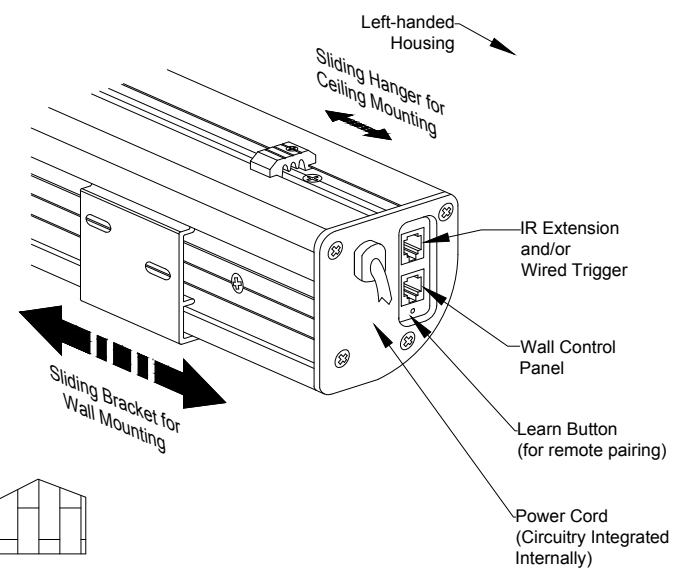

Left Side Detail

Mounting Diagrams

<b>ELUNEVISION</b>	
Titan Motorized Tab-tensioned Screen 123" 16:10	
Product model: EV-T2-123-1.2	
Scale: 1:1	Page 2 of 2