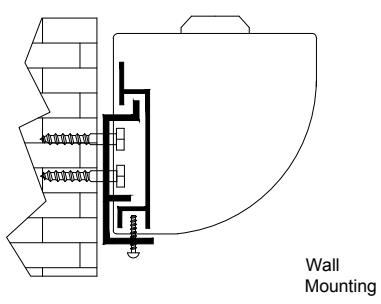

Left Side Detail

Mounting Diagrams

<b>ELUNEVISION</b>	
Titan Motorized Tab-tensioned Screen 123" 16:10	
Product model: EV-T2-123-1.2	
Scale: 1:1	Page 2 of 2