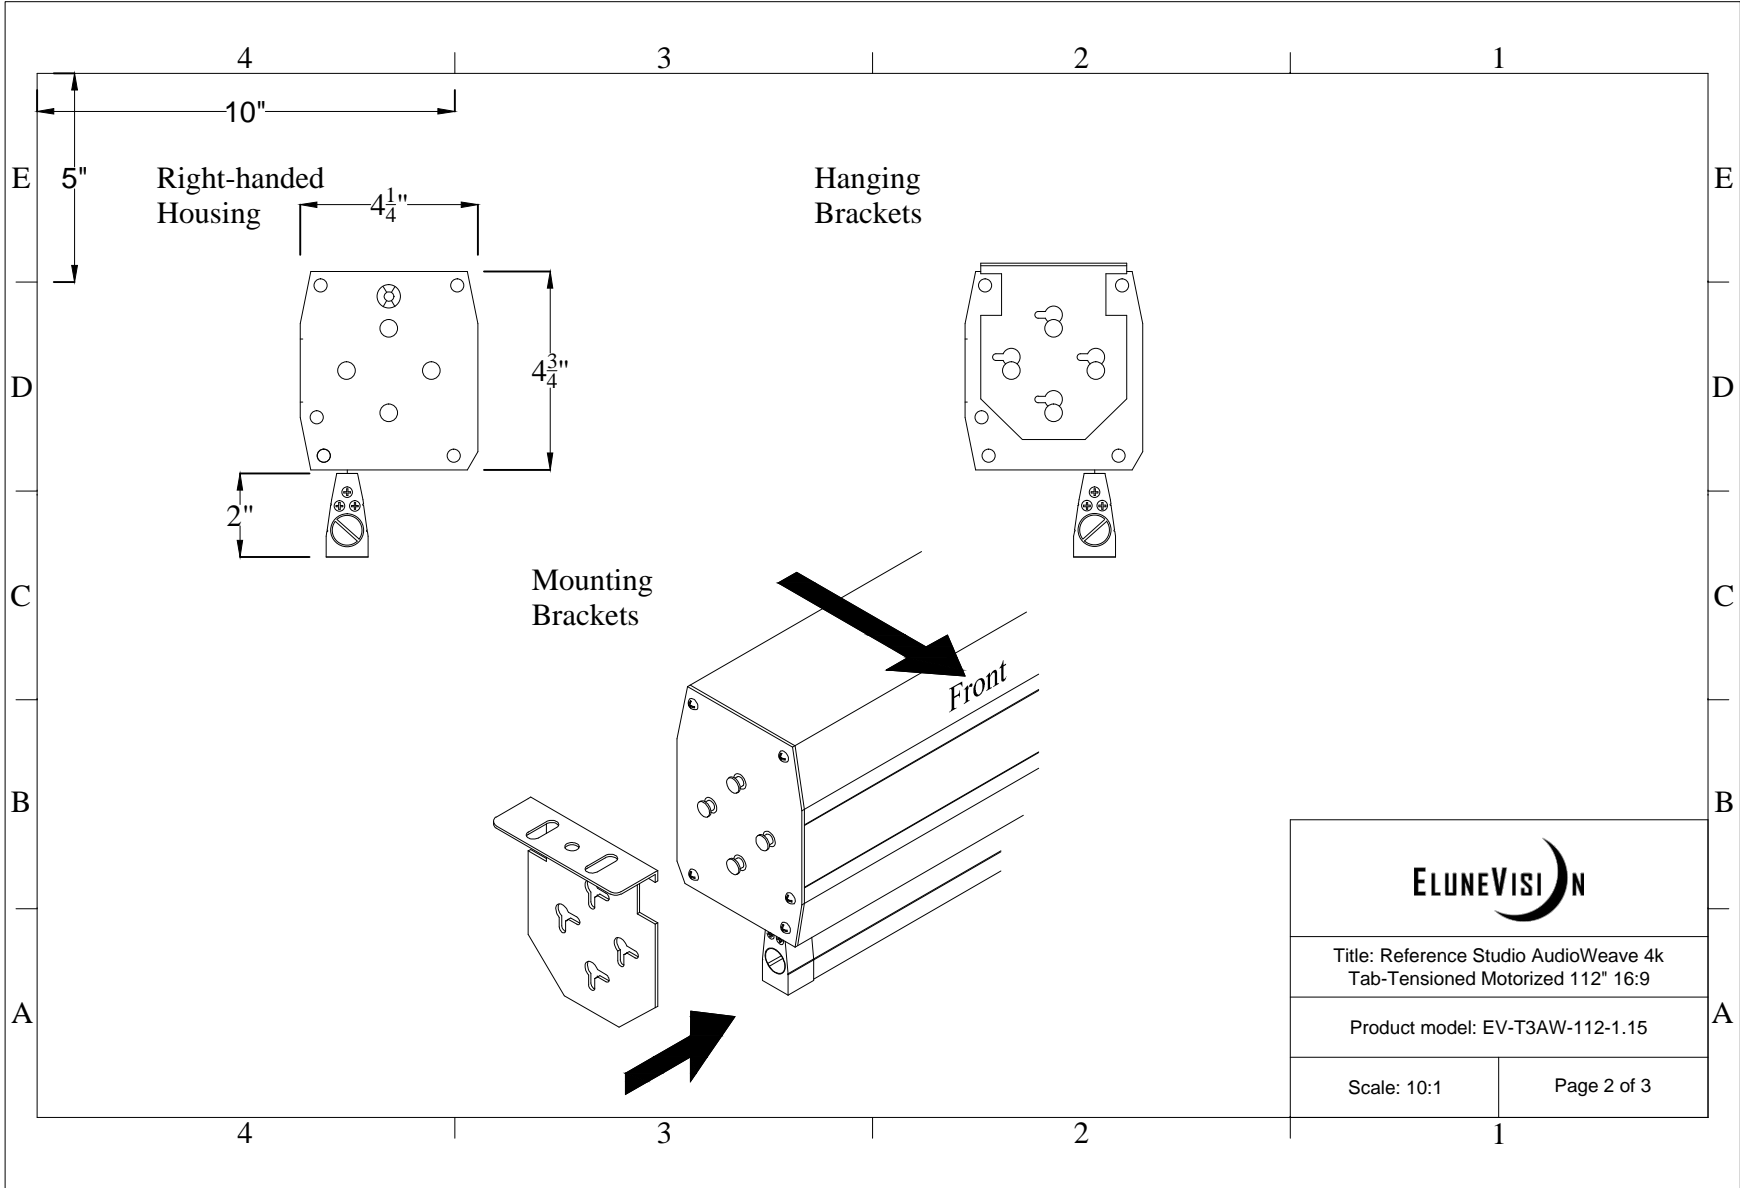

Title: Reference Studio AudioWeave 4k
 Tab-Tensioned Motorized 112" 16:9

Product model: EV-T3AW-112-1.15

Scale: 1:1 | Page 1 of 3

Title: Reference Studio AudioWeave 4k
Tab-Tensioned Motorized 112" 16:9

Product model: EV-T3AW-112-1.15

Scale: 10:1	Page 2 of 3
-------------	-------------