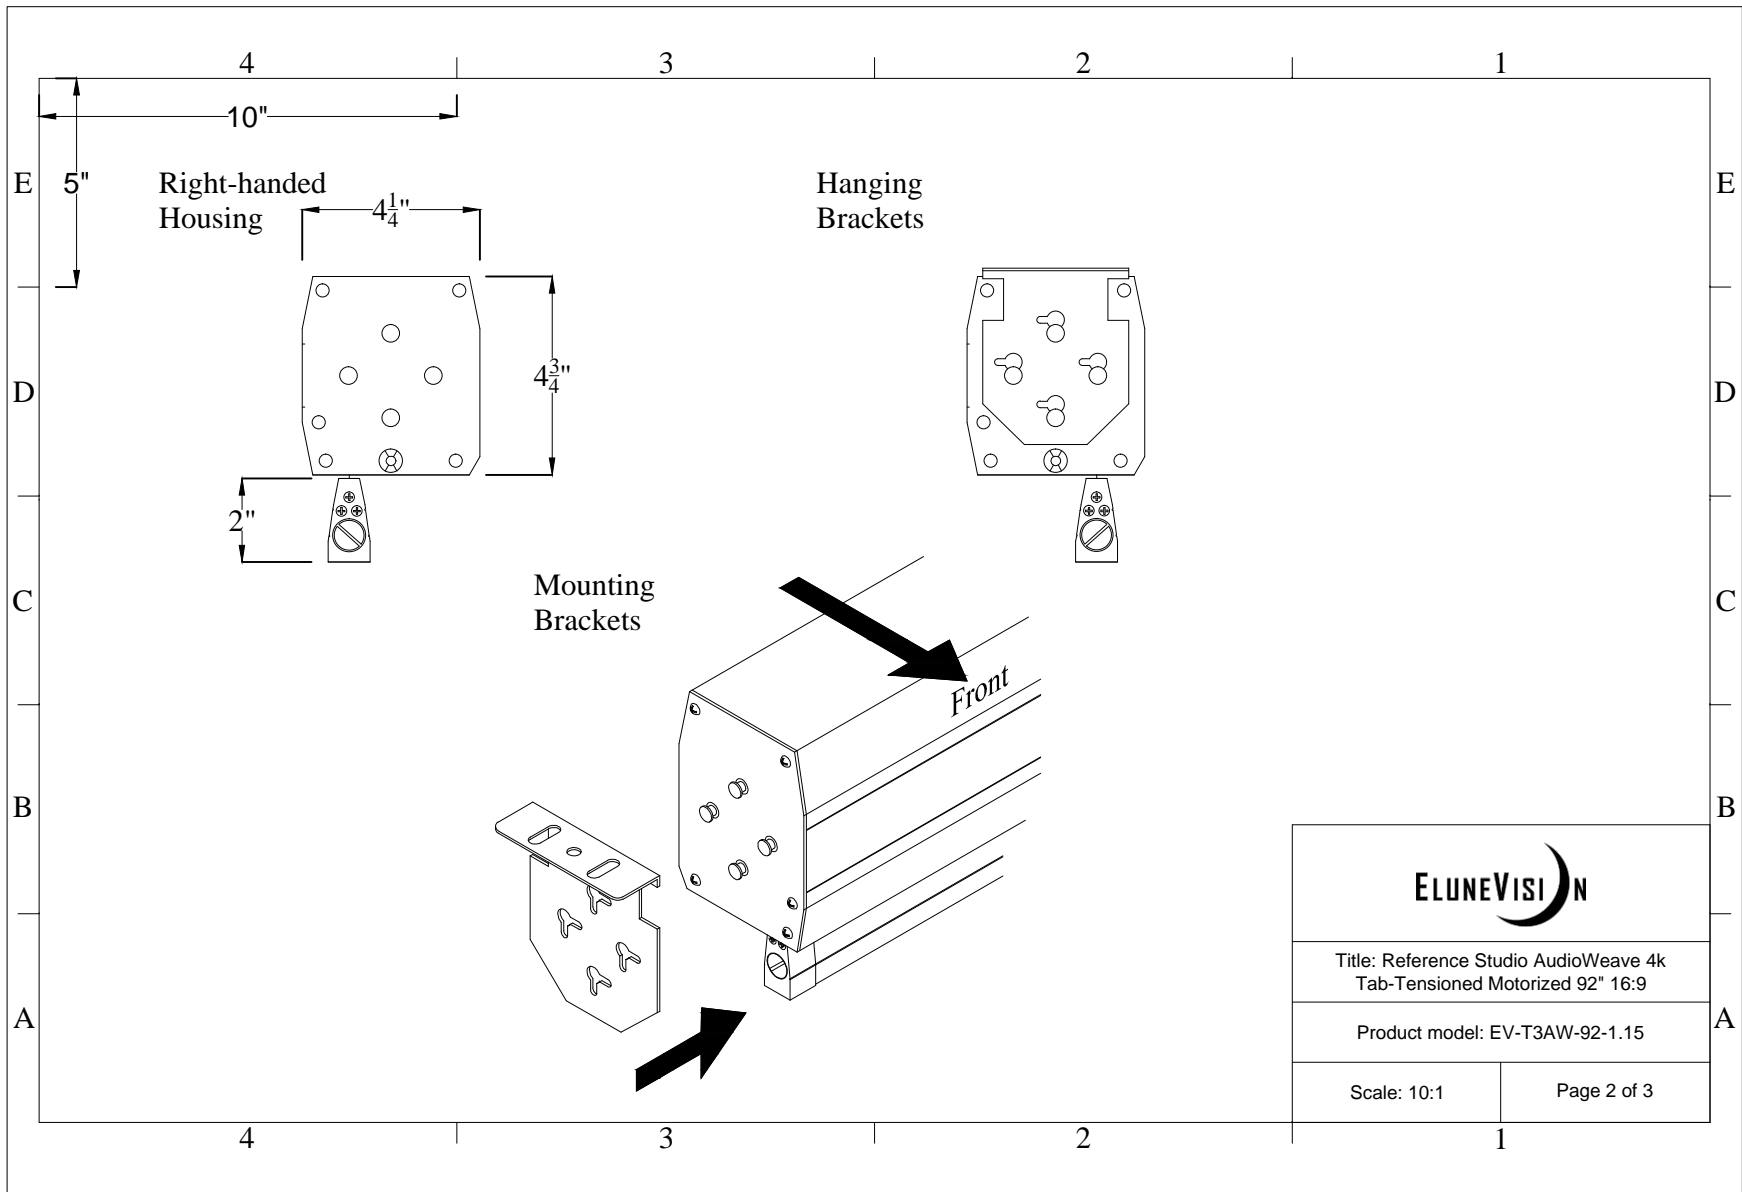

Title: Reference Studio AudioWeave 4k
Tab-Tensioned Motorized 92" 16:9

Product model: EV-T3AW-92-1.15

Scale: 1:1 | Page 1 of 3

Title: Reference Studio AudioWeave 4k
Tab-Tensioned Motorized 92" 16:9

Product model: EV-T3AW-92-1.15

Scale: 10:1

Page 2 of 3