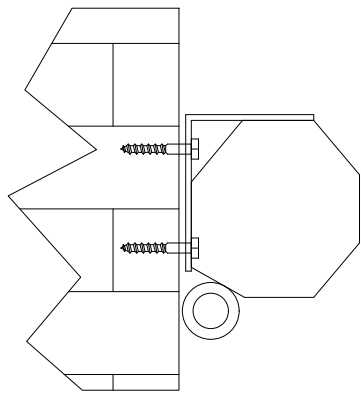

Mounting Methods

Wall Mounting

Ceiling Mounting

Mounting Bracket on Housing

Triton Manual Pull-Down  
Screen 120" 16:9

Product Model: EV-M-120-1.2

not to scale

Page 2 of 2