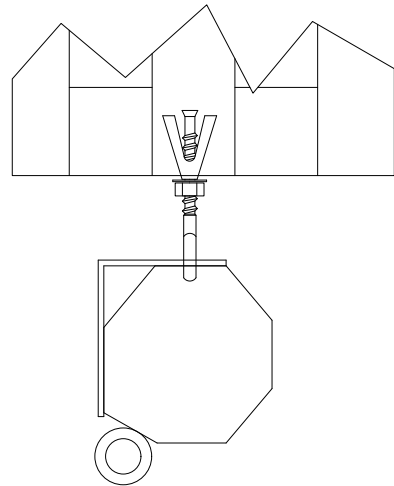

Mounting Methods

Wall Mounting

Ceiling Mounting

Mounting Bracket on Housing

Triton Manual Pull-Down  
Screen 120" 16:9

Product Model: EV-M-120-1.2

not to scale

Page 2 of 2