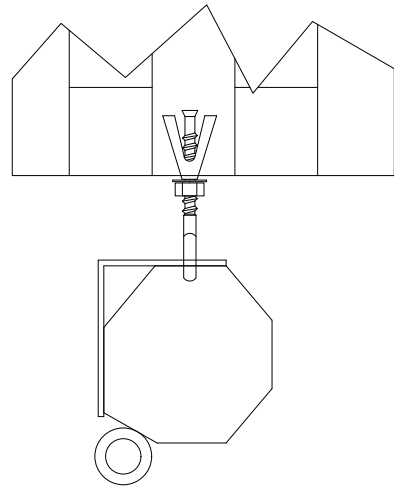

Mounting Methods

Wall Mounting

Ceiling Mounting

Mounting Bracket on Housing

Triton Manual Pull-Down  
Screen 92" 16:9

Product Model: EV-M-92-1.2

not to scale

Page 2 of 2