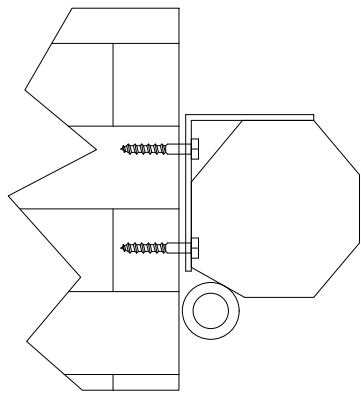

Mounting Methods

Wall Mounting

Ceiling Mounting

Mounting Bracket on Housing

Triton Manual Pull-Down  
Screen 92" 16:9

Product Model: EV-M-92-1.2

not to scale

Page 2 of 2

5

4

3

2

1

C

B

A