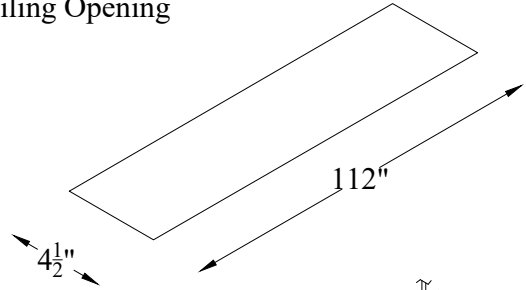

Title: Reference Studio 4k In-Ceiling
Tab-tensioned Motorized 100" 16:9

Product model: EV-TIC-100-1.0

Scale: 10:1

Page 2 of 3

Mounting Diagrams

Ceiling Opening

Ceiling Mount

Title: Reference Studio 4k In-Ceiling
Tab-tensioned Motorized 100" 16:9

Product model: EV-TIC-100-1.0

Not to Scale

Page 3 of 3