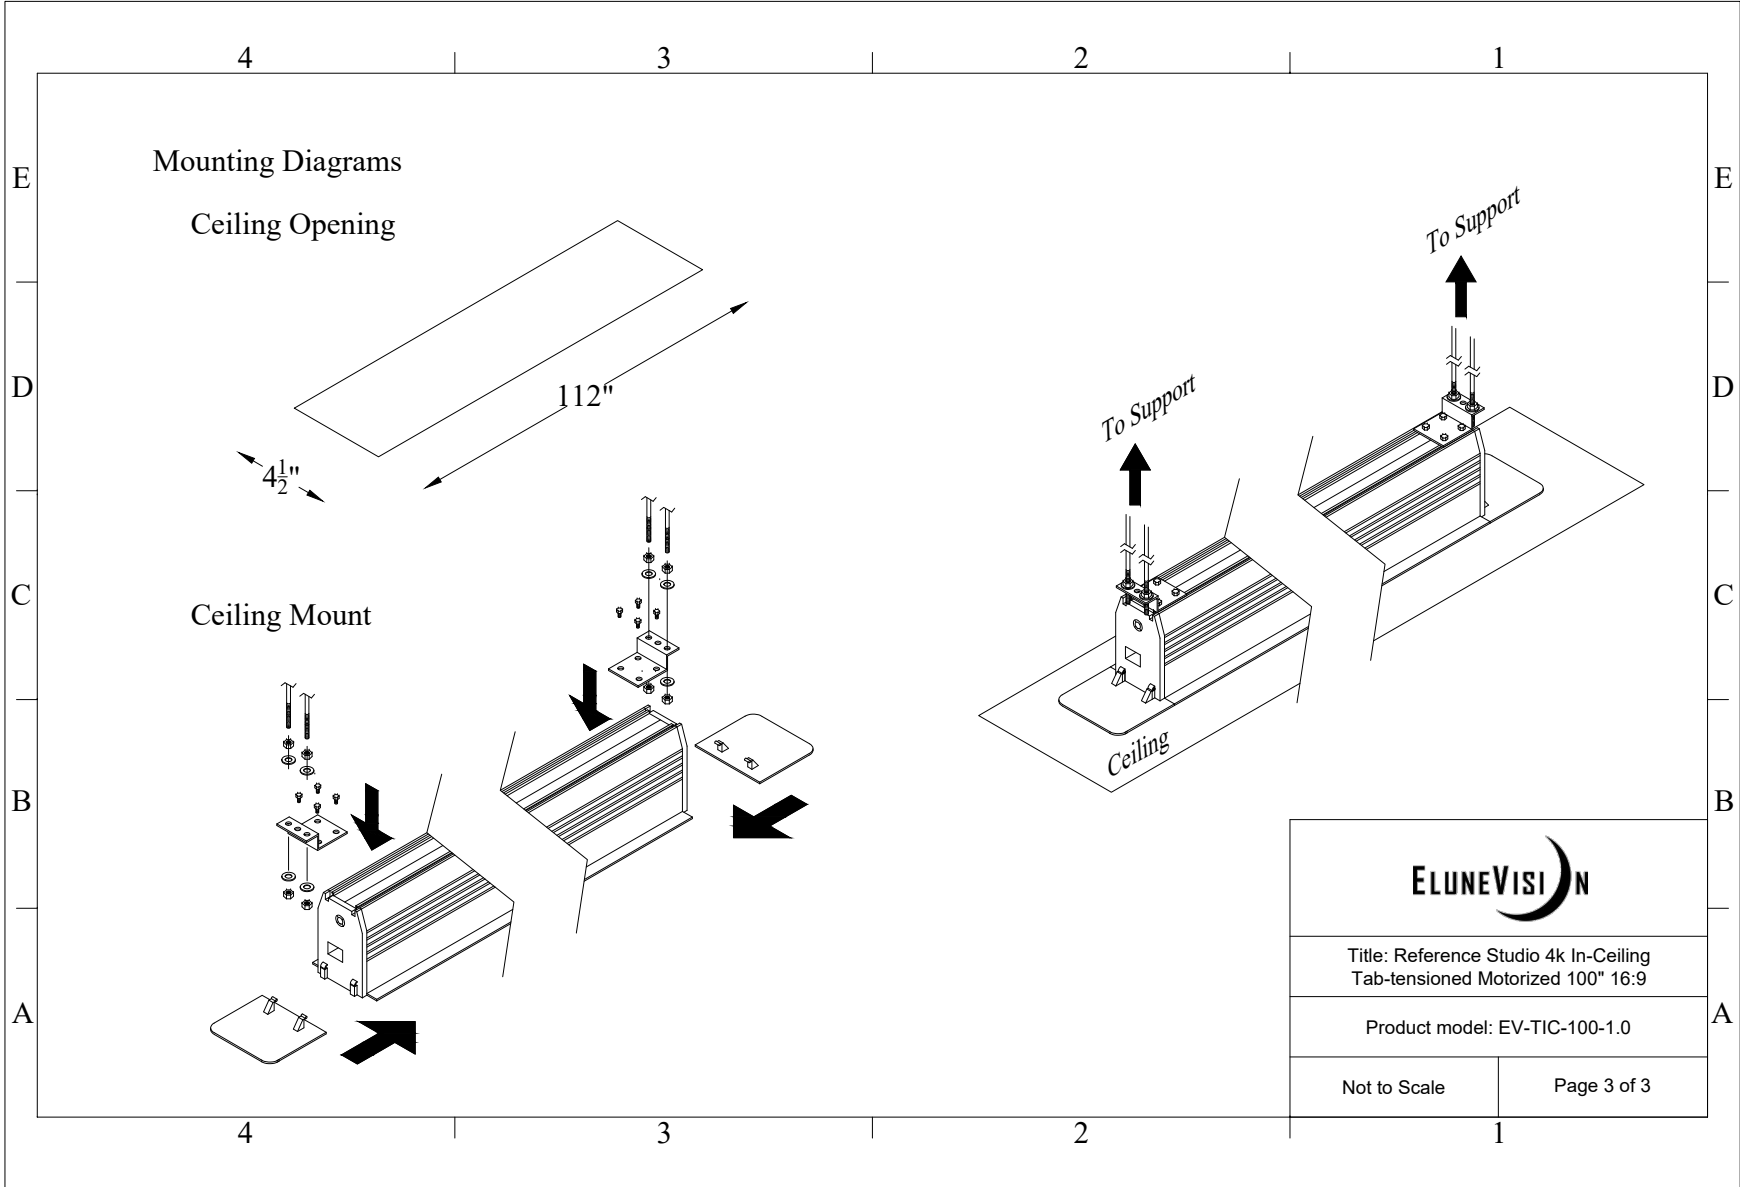

Title: Reference Studio 4k In-Ceiling
Tab-tensioned Motorized 100" 16:9

Product model: EV-TIC-100-1.0

Scale: 10:1

Page 2 of 3

Mounting Diagrams

Ceiling Opening

Ceiling Mount

Title: Reference Studio 4k In-Ceiling
Tab-tensioned Motorized 100" 16:9

Product model: EV-TIC-100-1.0

Not to Scale

Page 3 of 3