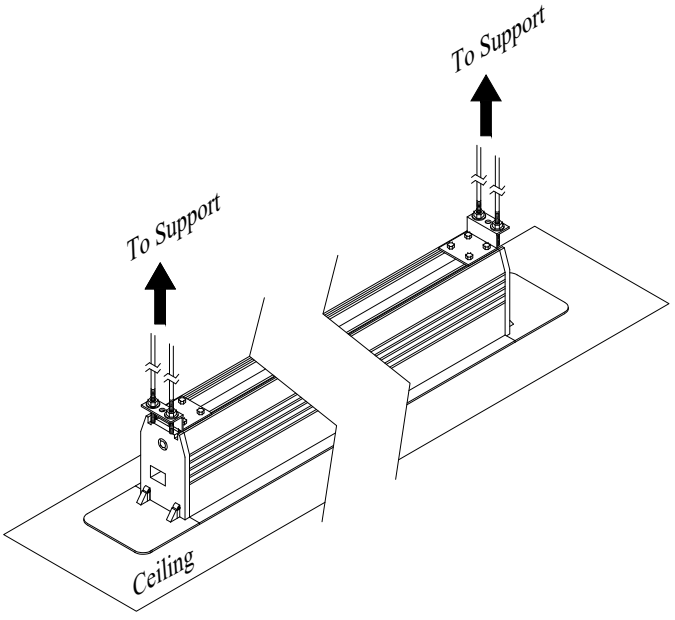

Title: Reference Studio 4k In-Ceiling
Tab-tensioned Motorized 100" 16:9

Product model: EV-TIC-100-1.0

Scale: 10:1

Page 2 of 3

Mounting Diagrams

Ceiling Opening

Ceiling Mount

Title: Reference Studio 4k In-Ceiling
Tab-tensioned Motorized 100" 16:9

Product model: EV-TIC-100-1.0

Not to Scale

Page 3 of 3