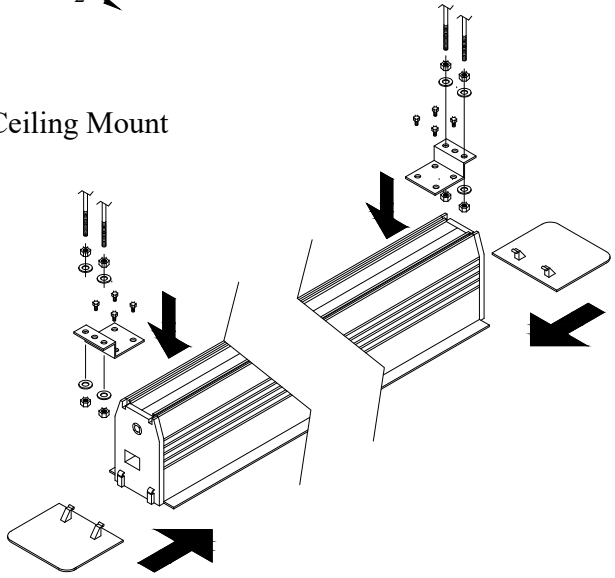

Title: Reference Studio 4k In-Ceiling
Tab-tensioned Motorized 100" 16:9

Product model: EV-TIC-100-1.0

Scale: 10:1

Page 2 of 3

Mounting Diagrams

Ceiling Opening

Ceiling Mount

Title: Reference Studio 4k In-Ceiling
Tab-tensioned Motorized 100" 16:9

Product model: EV-TIC-100-1.0

Not to Scale

Page 3 of 3