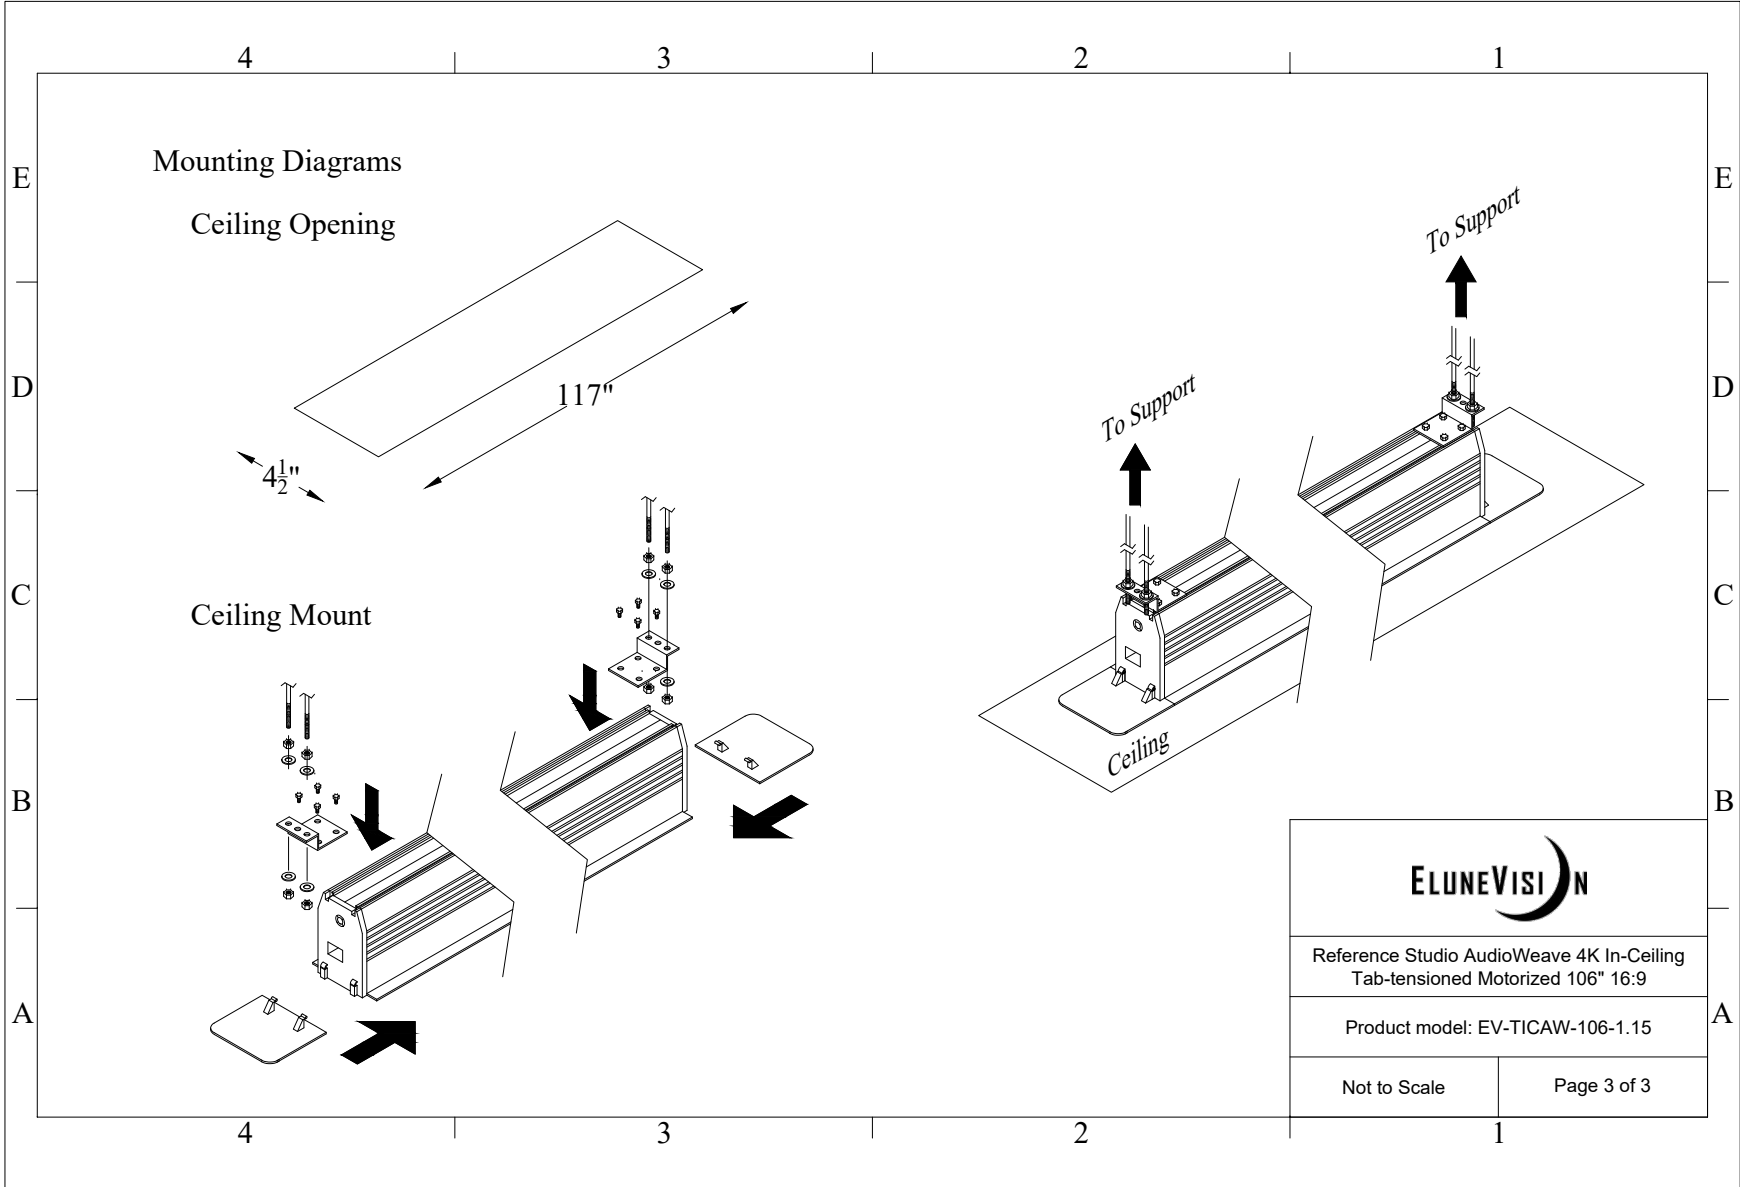

Left side
Housing

Right side
Housing

Left side
Housing

Right side
Housing

Reference Studio AudioWeave 4K In-Ceiling
Tab-tensioned Motorized 106" 16:9

Product model: EV-TICAW-106-1.15

Scale: 10:1

Page 2 of 3

Mounting Diagrams

Ceiling Opening

Ceiling Mount

Reference Studio AudioWeave 4K In-Ceiling
Tab-tensioned Motorized 106" 16:9

Product model: EV-TICAW-106-1.15

Not to Scale

Page 3 of 3