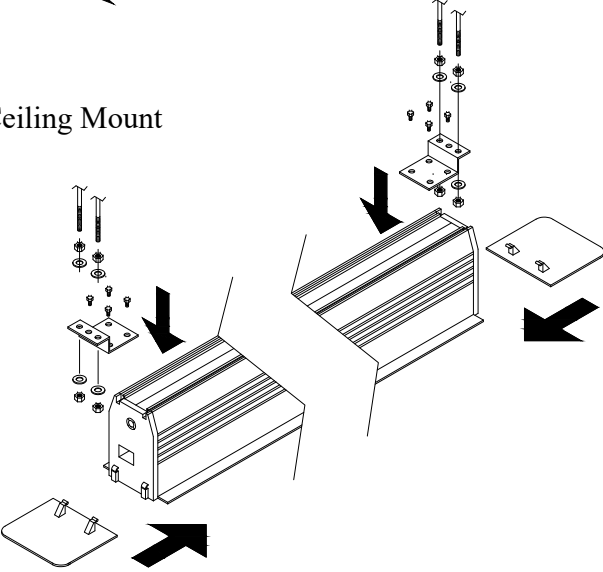

Left side
Housing

Right side
Housing

Left side
Housing

Right side
Housing

Reference Studio AudioWeave 4K In-Ceiling
Tab-tensioned Motorized 106" 16:9

Product model: EV-TICAW-106-1.15

Scale: 10:1

Page 2 of 3

Mounting Diagrams

Ceiling Opening

Ceiling Mount

Reference Studio AudioWeave 4K In-Ceiling
Tab-tensioned Motorized 106" 16:9

Product model: EV-TICAW-106-1.15

Not to Scale

Page 3 of 3