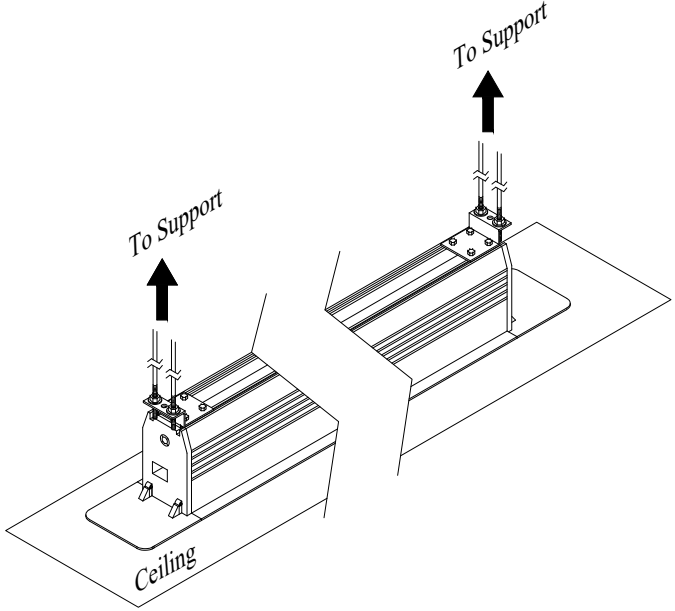

Left side
Housing

Right side
Housing

Left side
Housing

Right side
Housing

Reference Studio AudioWeave 4K In-Ceiling
Tab-tensioned Motorized 106" 16:9

Product model: EV-TICAW-106-1.15

Scale: 10:1

Page 2 of 3

Mounting Diagrams

Ceiling Opening

Ceiling Mount

Reference Studio AudioWeave 4K In-Ceiling
Tab-tensioned Motorized 106" 16:9

Product model: EV-TICAW-106-1.15

Not to Scale

Page 3 of 3