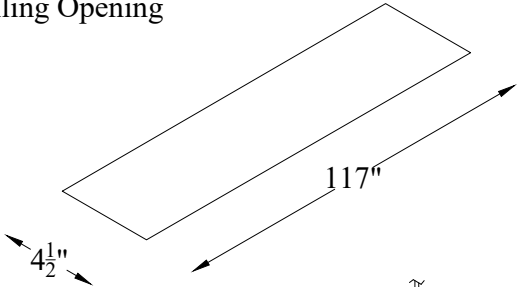

Left side
Housing

Right side
Housing

Left side
Housing

Right side
Housing

Reference Studio AudioWeave 4K In-Ceiling
Tab-tensioned Motorized 106" 16:9

Product model: EV-TICAW-106-1.15

Scale: 10:1

Page 2 of 3

Mounting Diagrams

Ceiling Opening

Ceiling Mount

Reference Studio AudioWeave 4K In-Ceiling
Tab-tensioned Motorized 106" 16:9

Product model: EV-TICAW-106-1.15

Not to Scale

Page 3 of 3