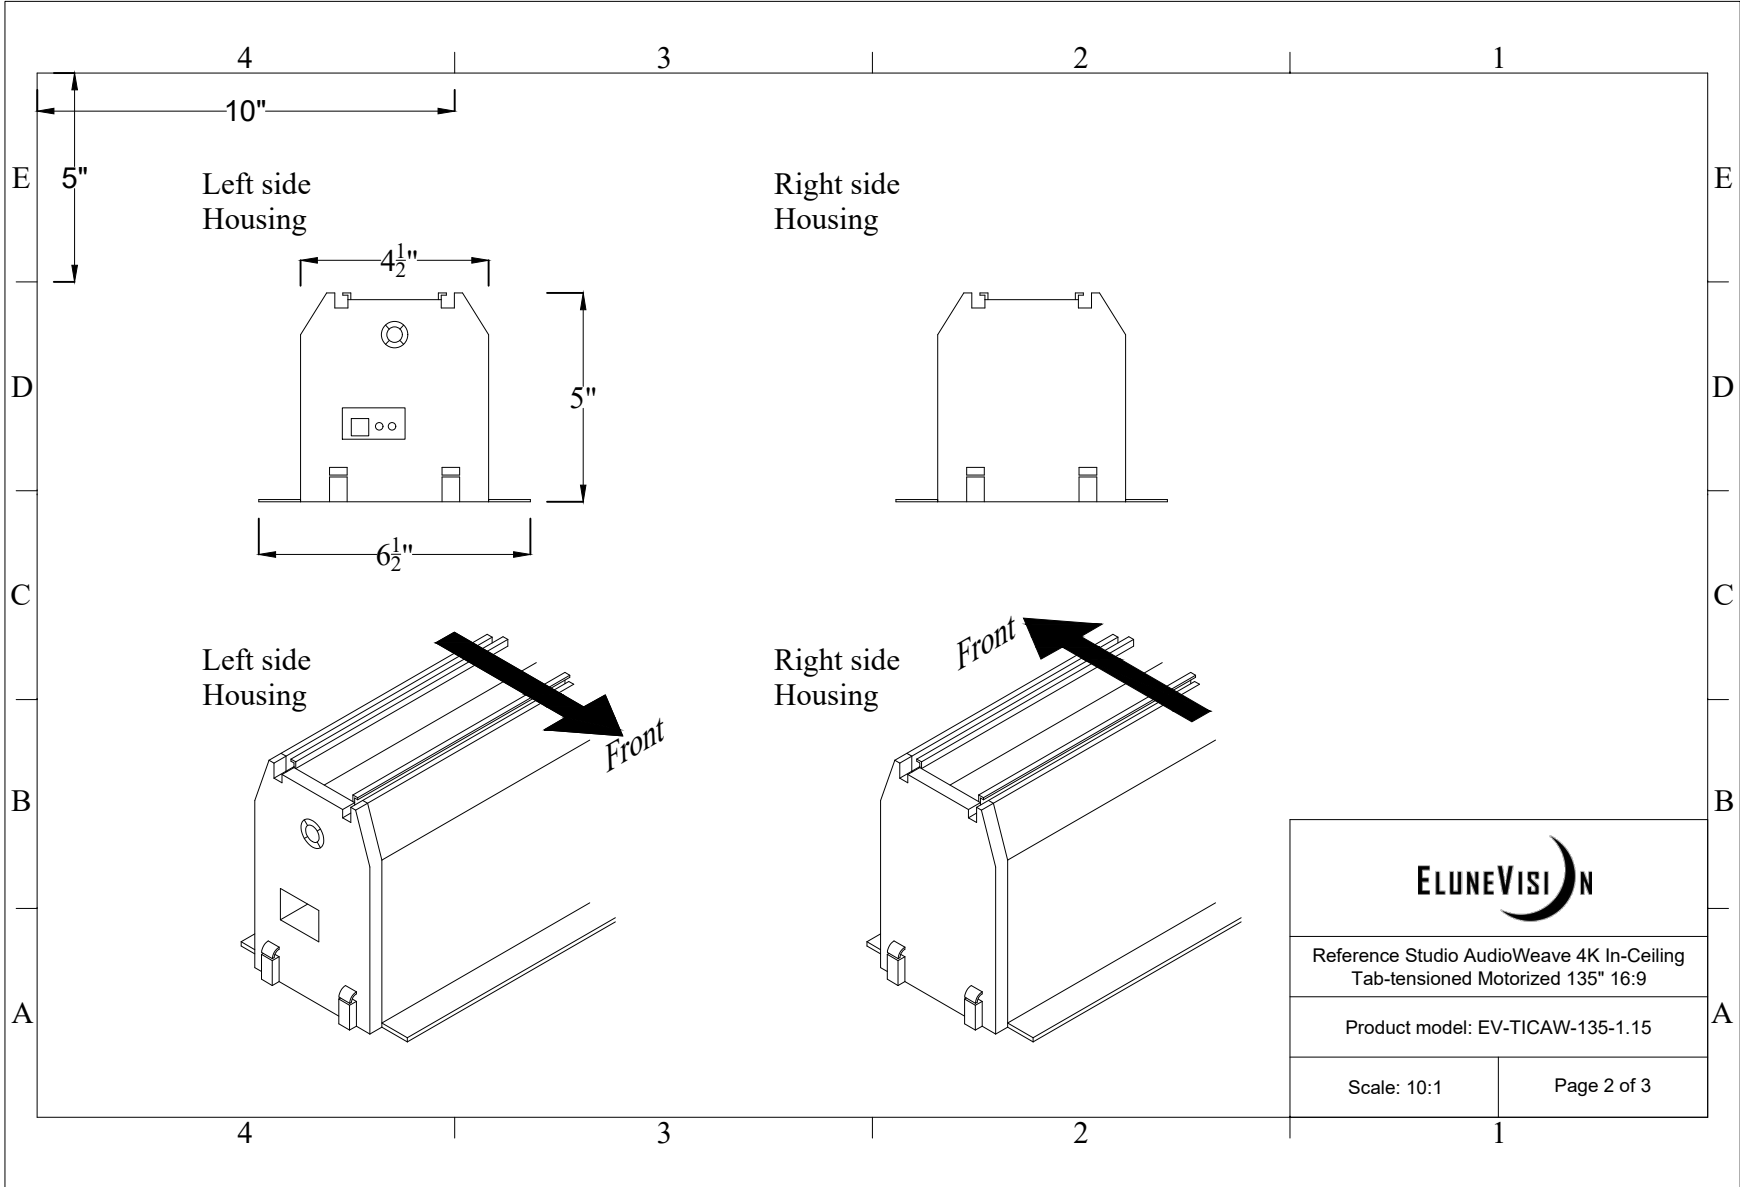

Title: Reference Studio 4k In-Ceiling
Tab-tensioned Motorized 135" 16:9

Product model: EV-TIC-135-1.0

Scale: 1:1

Page 1 of 3

Reference Studio AudioWeave 4K In-Ceiling
Tab-tensioned Motorized 135" 16:9

Product model: EV-TICAW-135-1.15

Scale: 10:1

Page 2 of 3