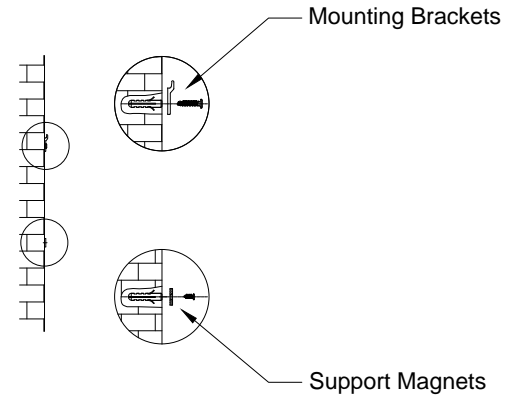

LED Lighting Kit

Title: Aurora NanoEdge LED Fixed Frame 92"
16:9

Product model: EV-ZL-92-1.3

Not to Scale
Not to Proportion

Page 2 of 3

Mounting Diagram

Support magnets are designed for users to keep their screens completely parallel to the wall they are mounted on. It can also be used to make the screen vertical when the user's wall is not flat.

Title: Aurora NanoEdge LED Fixed Frame 92" 16:9

Product model: EV-ZL-100-1.3

Not to Scale
Not to Proportion

Page 3 of 3