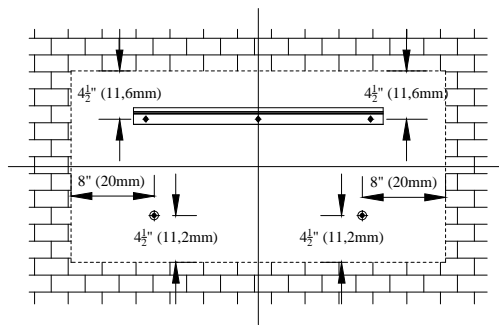

LED Lighting Kit

Title: Aurora NanoEdge LED Fixed Frame 92"
16:9

Product model: EV-ZL-92-1.3

Not to Scale
Not to Proportion

Page 2 of 3

Mounting Diagram

Support magnets are designed for users to keep their screens completely parallel to the wall they are mounted on. It can also be used to make the screen vertical when the user's wall is not flat.

Title: Aurora NanoEdge LED Fixed Frame 92" 16:9

Product model: EV-ZL-100-1.3

Not to Scale
Not to Proportion

Page 3 of 3