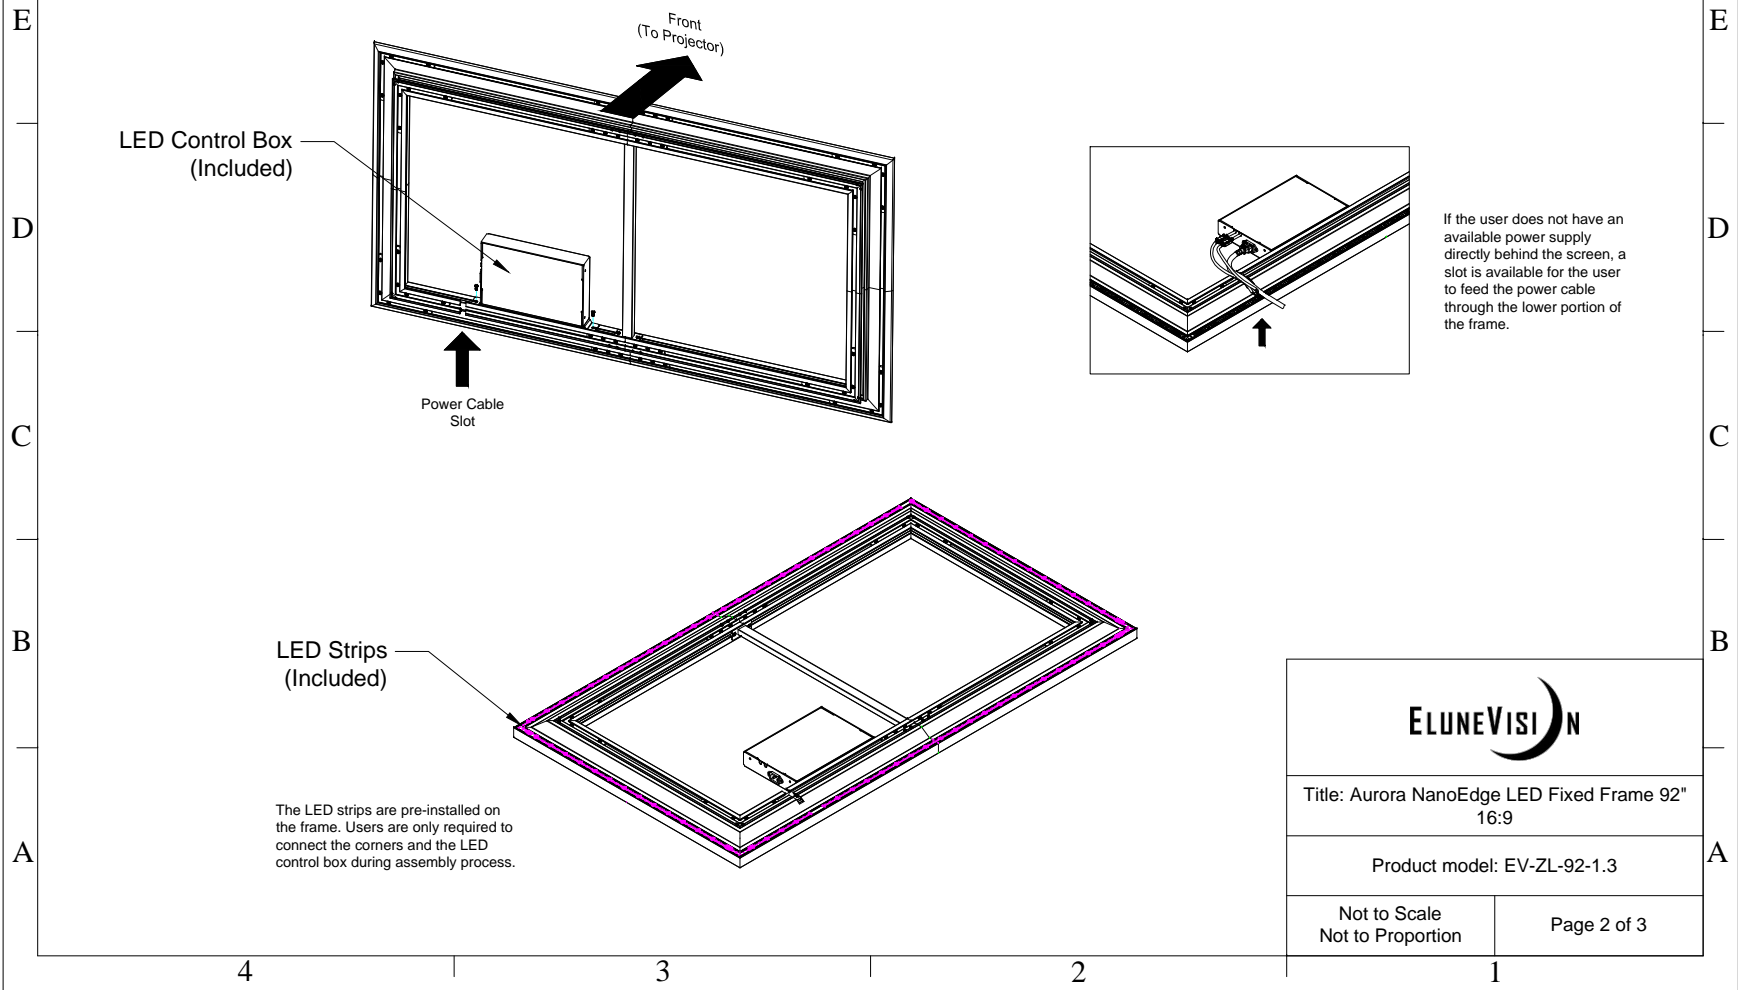

LED Lighting Kit

Title: Aurora NanoEdge LED Fixed Frame 92"
16:9

Product model: EV-ZL-92-1.3

Not to Scale
Not to Proportion

Page 2 of 3

Mounting Diagram

Support magnets are designed for users to keep their screens completely parallel to the wall they are mounted on. It can also be used to make the screen vertical when the user's wall is not flat.

Title: Aurora NanoEdge LED Fixed Frame 92" 16:9

Product model: EV-ZL-100-1.3

Not to Scale
Not to Proportion

Page 3 of 3