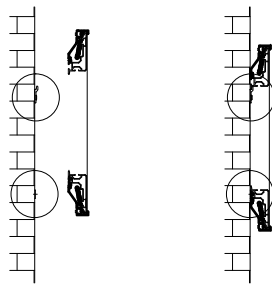

LED Lighting Kit

Title: Aurora NanoEdge LED Fixed Frame 92"
16:9

Product model: EV-ZL-92-1.3

Not to Scale
Not to Proportion

Page 2 of 3

Mounting Diagram

Support magnets are designed for users to keep their screens completely parallel to the wall they are mounted on. It can also be used to make the screen vertical when the user's wall is not flat.

Title: Aurora NanoEdge LED Fixed Frame 92" 16:9

Product model: EV-ZL-100-1.3

Not to Scale
Not to Proportion

Page 3 of 3