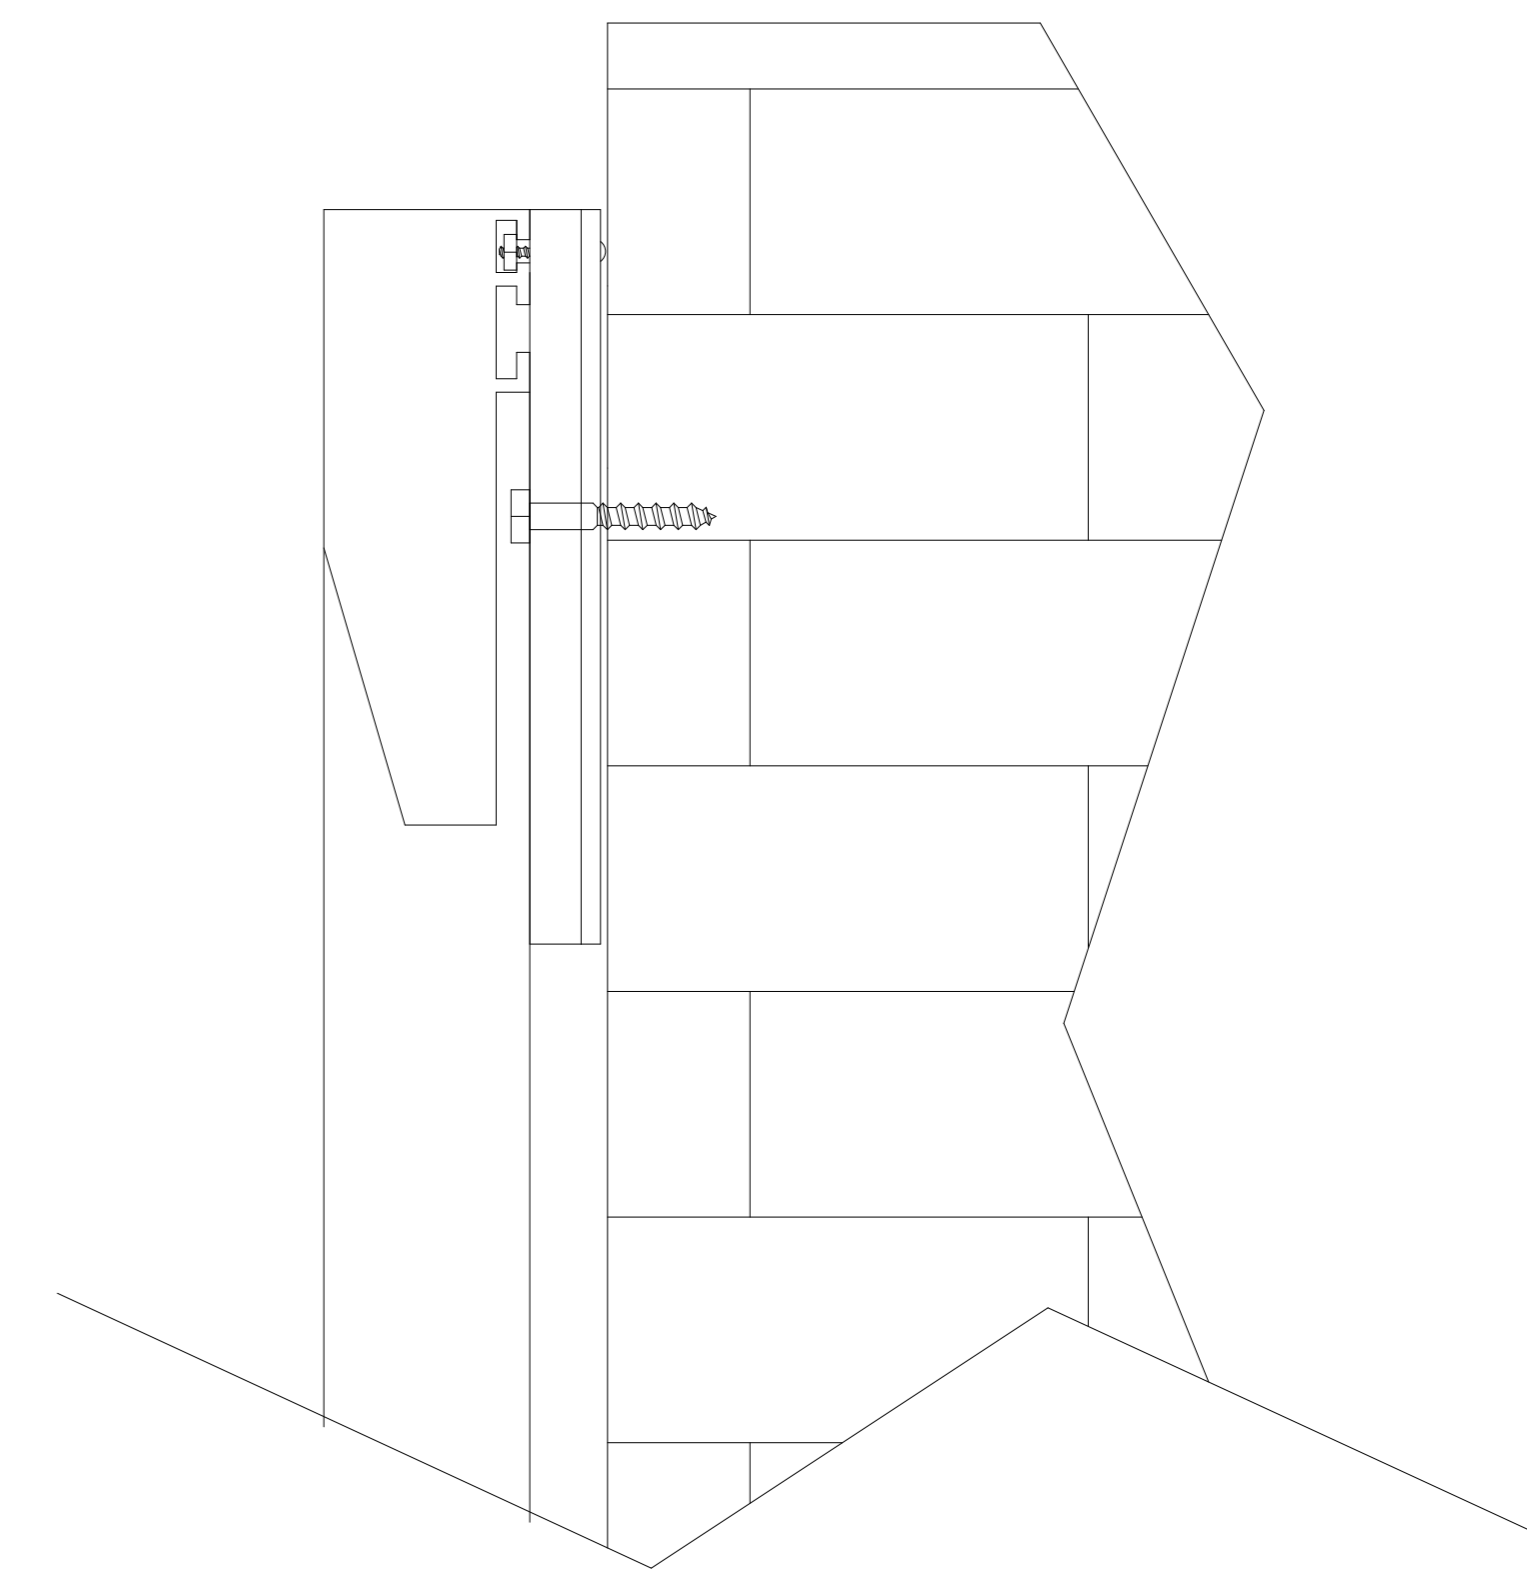

Title: Elara Fixed Frame 84" 16:9	
Product Model: EV-F-84-1.2	
Scale 1:1	Page 1 of 2

5

4

3

2

1

C

C

B

B

A

A

White Fabric Front

Front

Mounting Bracket

Back

Black Backing

Mounting Diagram

Title: Elara Fixed Frame 84" 16:9

Product Model: EV-F-84-1.2

not to scale

Page 2 of 2

5

4