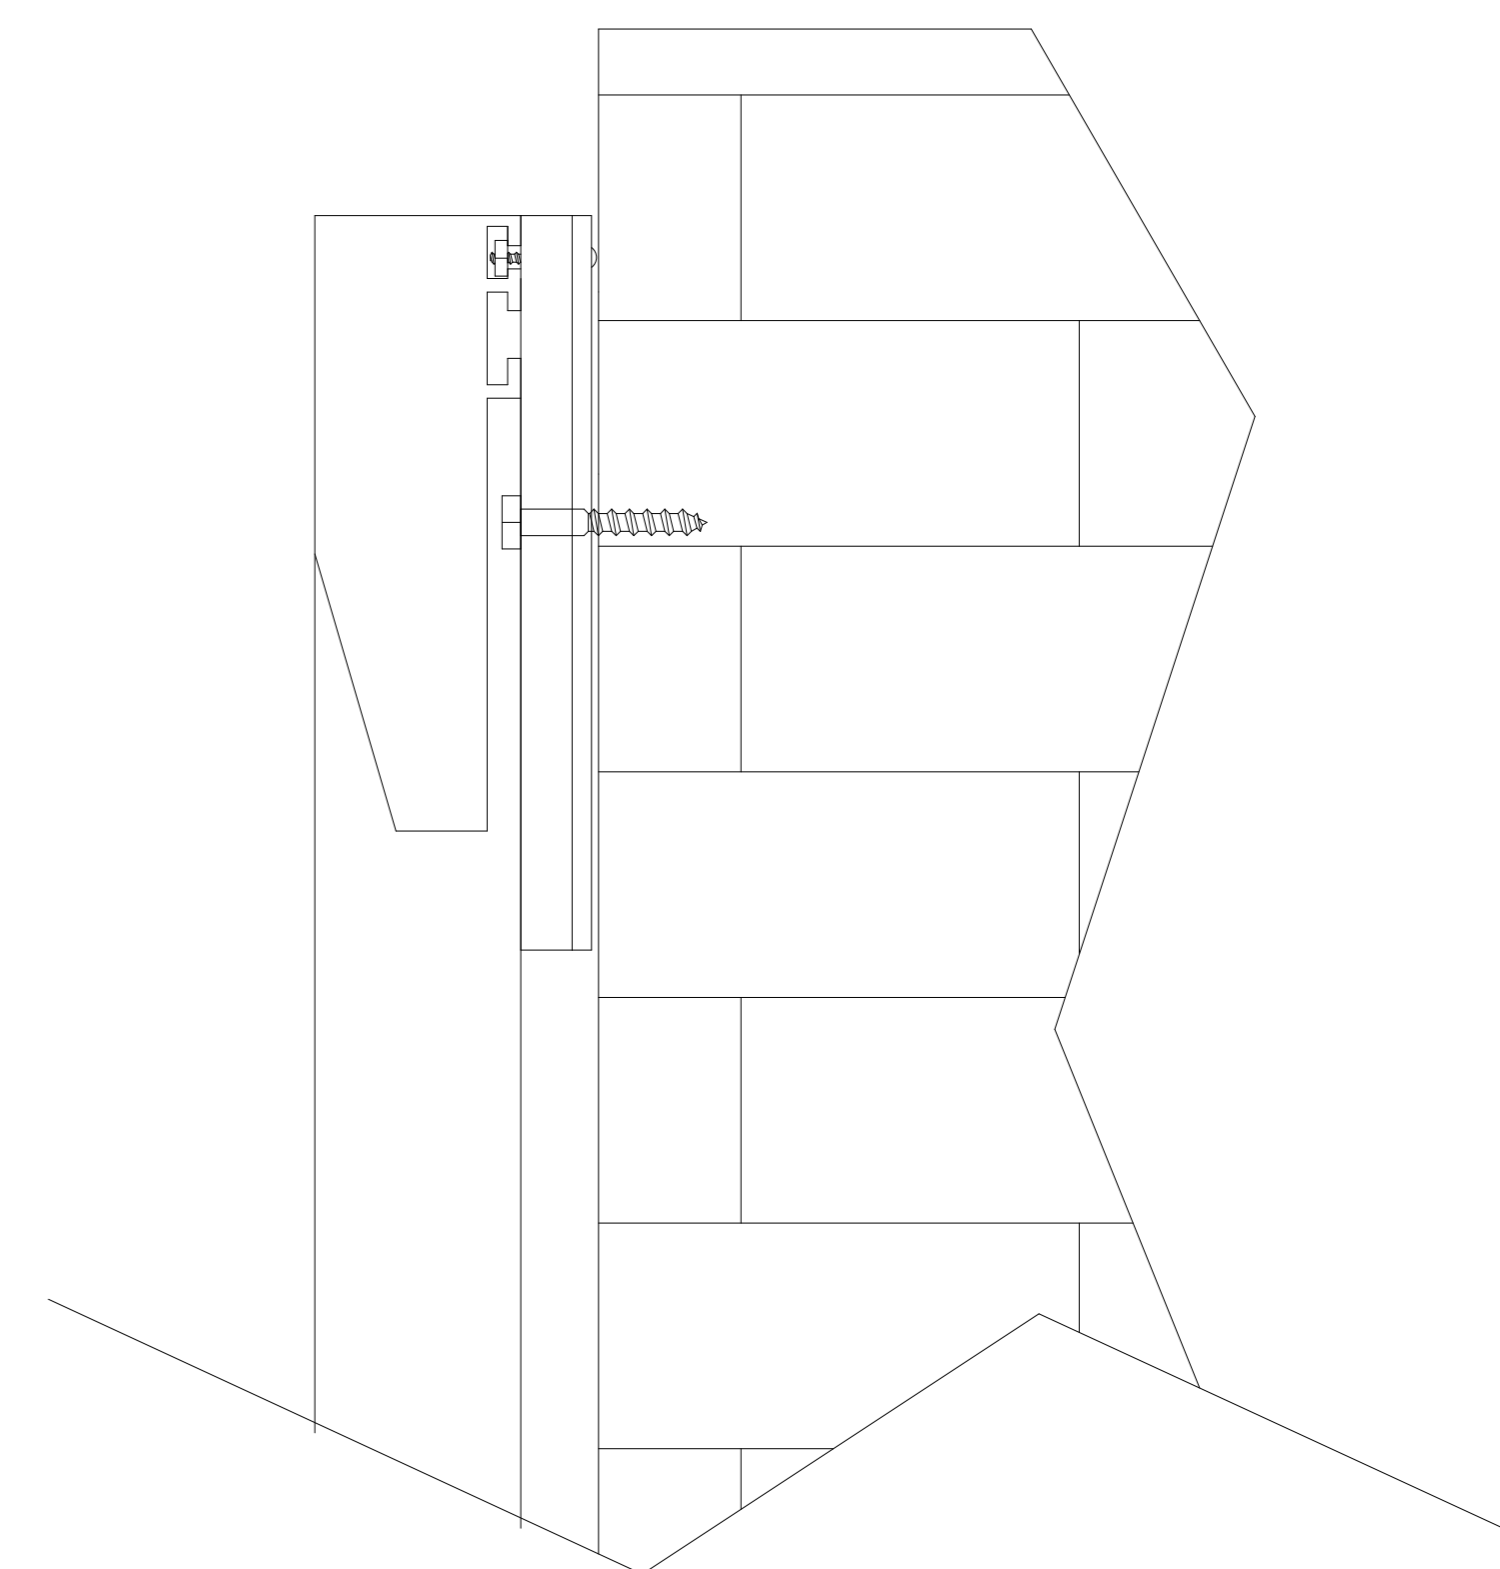

5 4 3 2 1
 50"

Width with Frame 124"
 Frame Thickness 1 1/4"

Height with Frame 72 1/2"
 Viewable Height 66"
 Viewable Width 117 1/2"
 Viewable Size 135"

Border Size 3 1/4"

Elara II Fixed Frame 135" 16:9	
Product Model: EV-F2-135-1.4	
Scale 1:1	Page 1 of 2

B

B

A

A

Mounting Bracket

Mounting Diagram

White Fabric Front

Black Backing

Elara II Fixed Frame 135" 16:9

Product Model: EV-F2-135-1.4

not to scale

Page 2 of 2

5

4

3

2