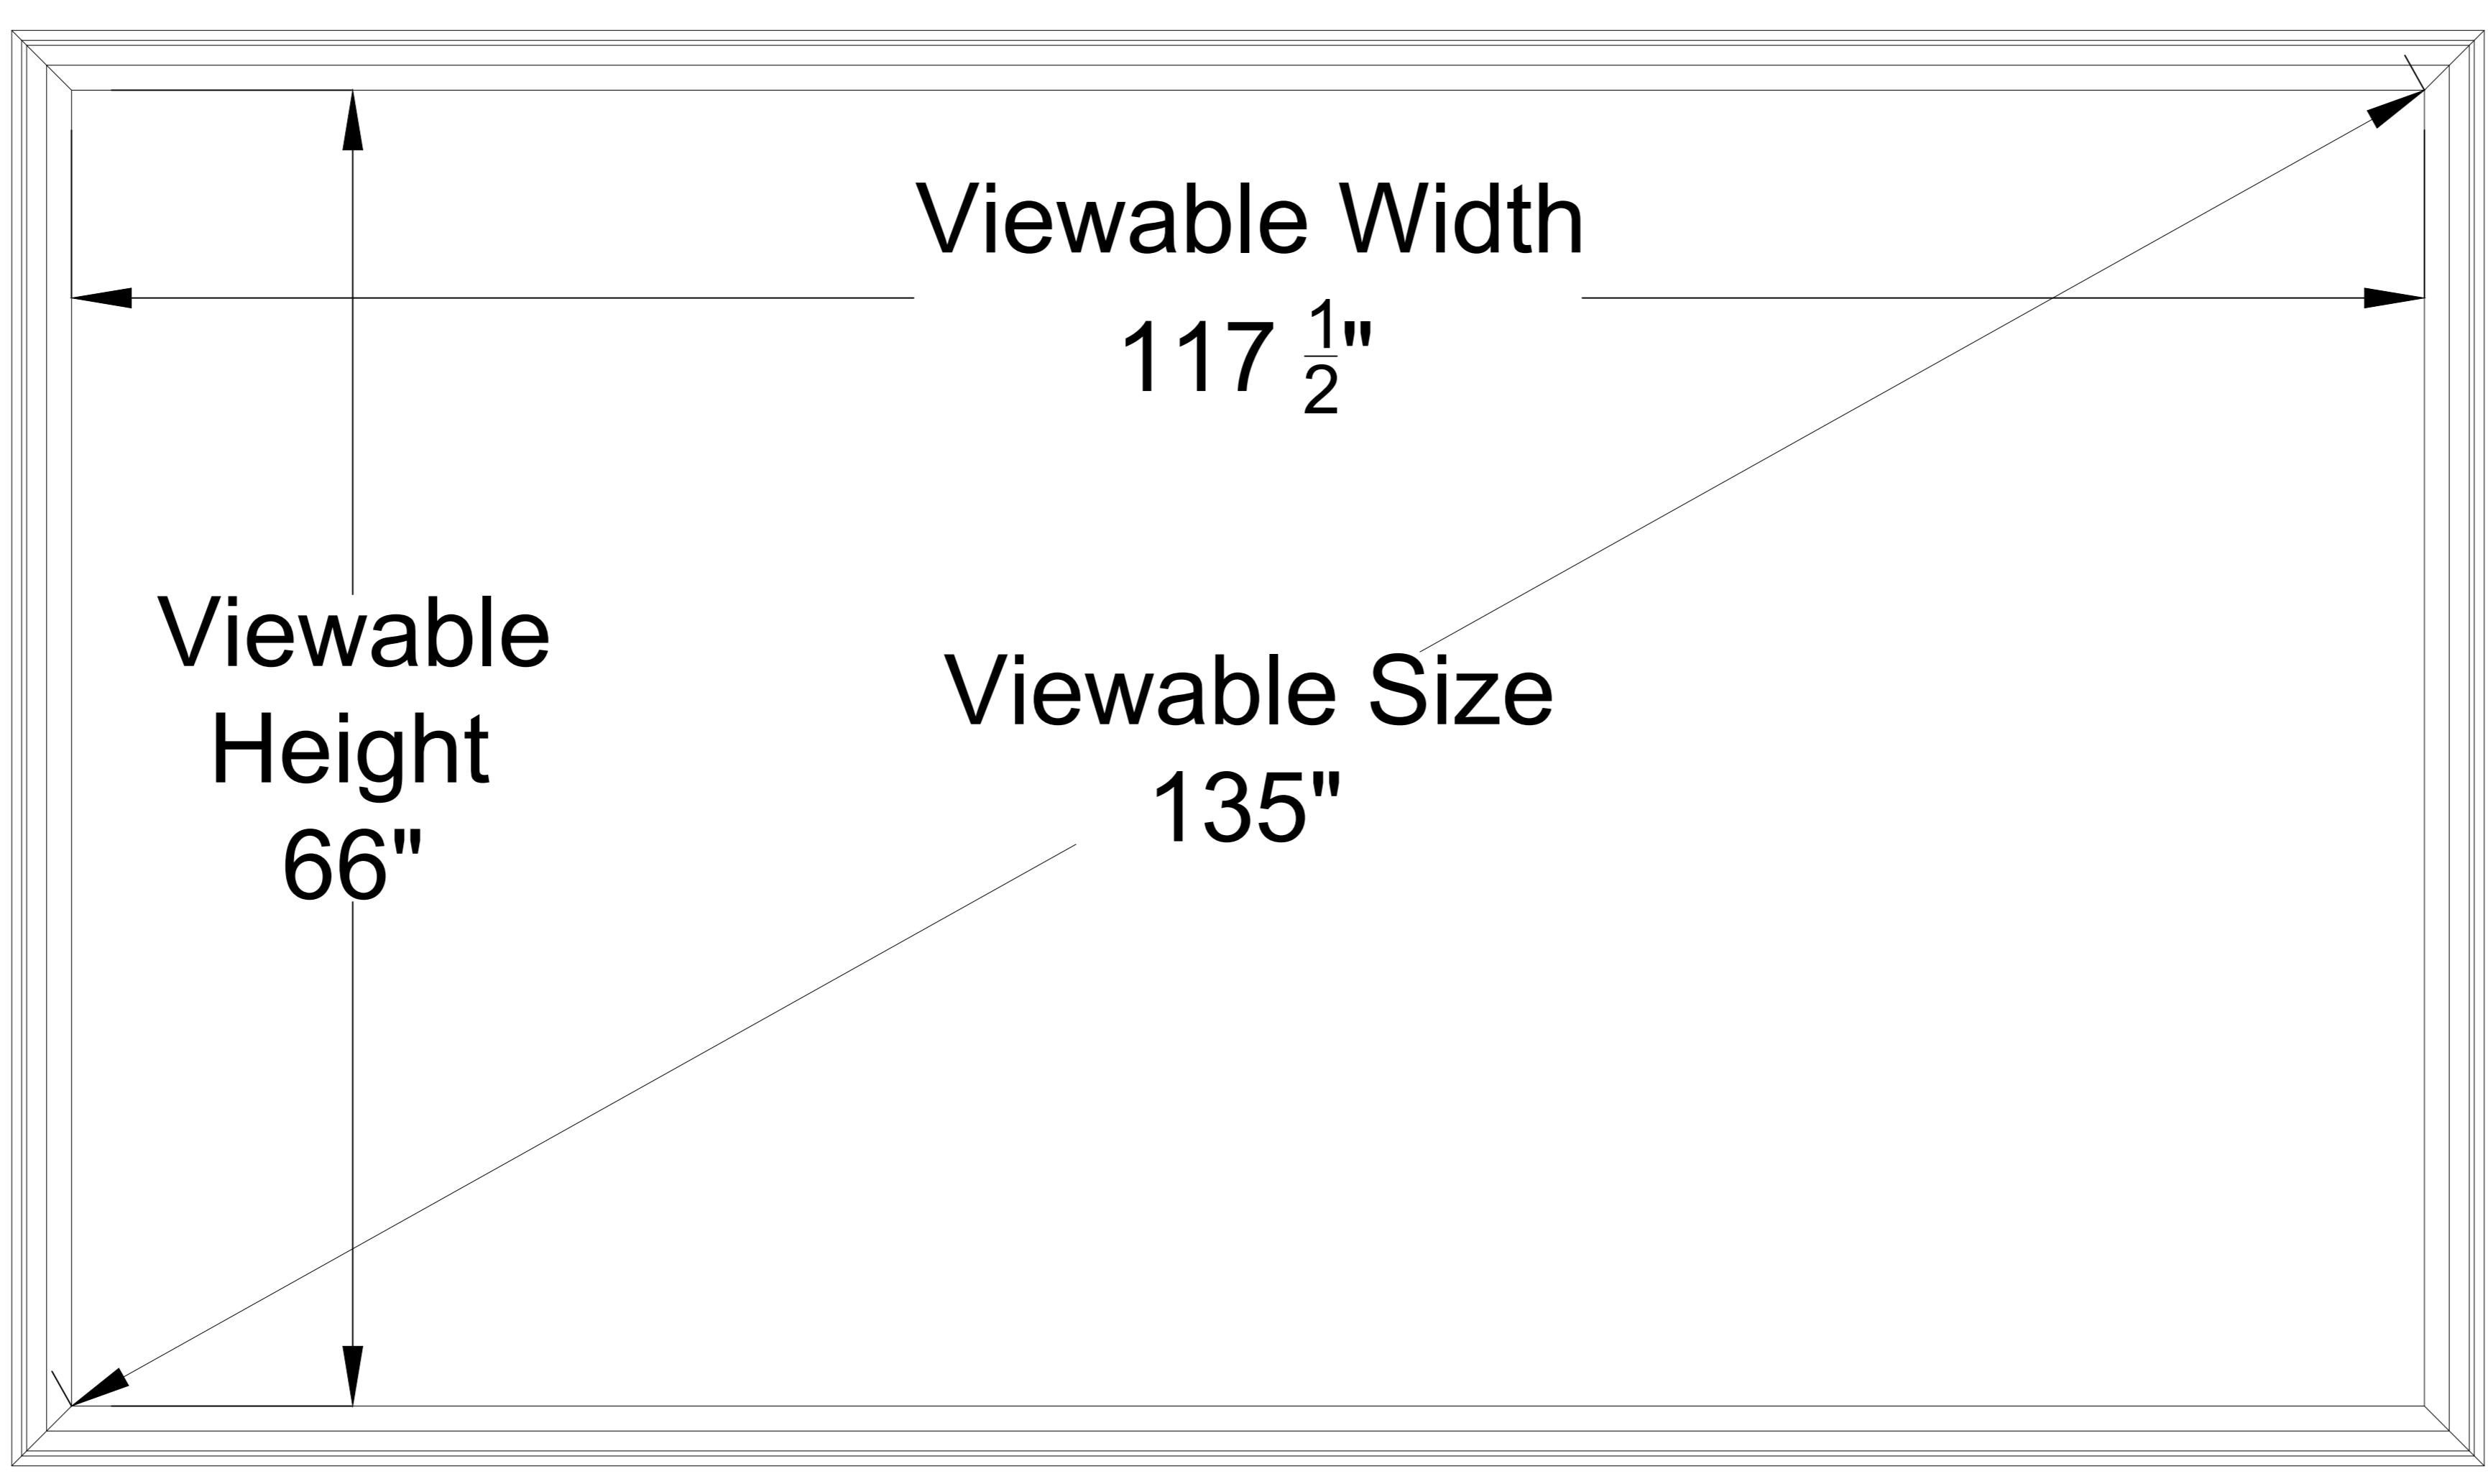

5 4 3 2 1
 50"

Width with Frame 124"
 Frame Thickness 1 1/4"

Height with Frame 72 1/2"
 Viewable Height 66"
 Viewable Width 117 1/2"
 Viewable Size 135"

Border Size 3 1/4"

Elara II Fixed Frame 135" 16:9	
Product Model: EV-F2-135-1.4	
Scale 1:1	Page 1 of 2

5 4 3 2 1

5

4

3

2

1

C

C

B

B

A

A

Mounting Bracket

Mounting Diagram

White Fabric Front

Black Backing

Elara II Fixed Frame 135" 16:9

Product Model: EV-F2-135-1.4

not to scale

Page 2 of 2

5

4

3

2