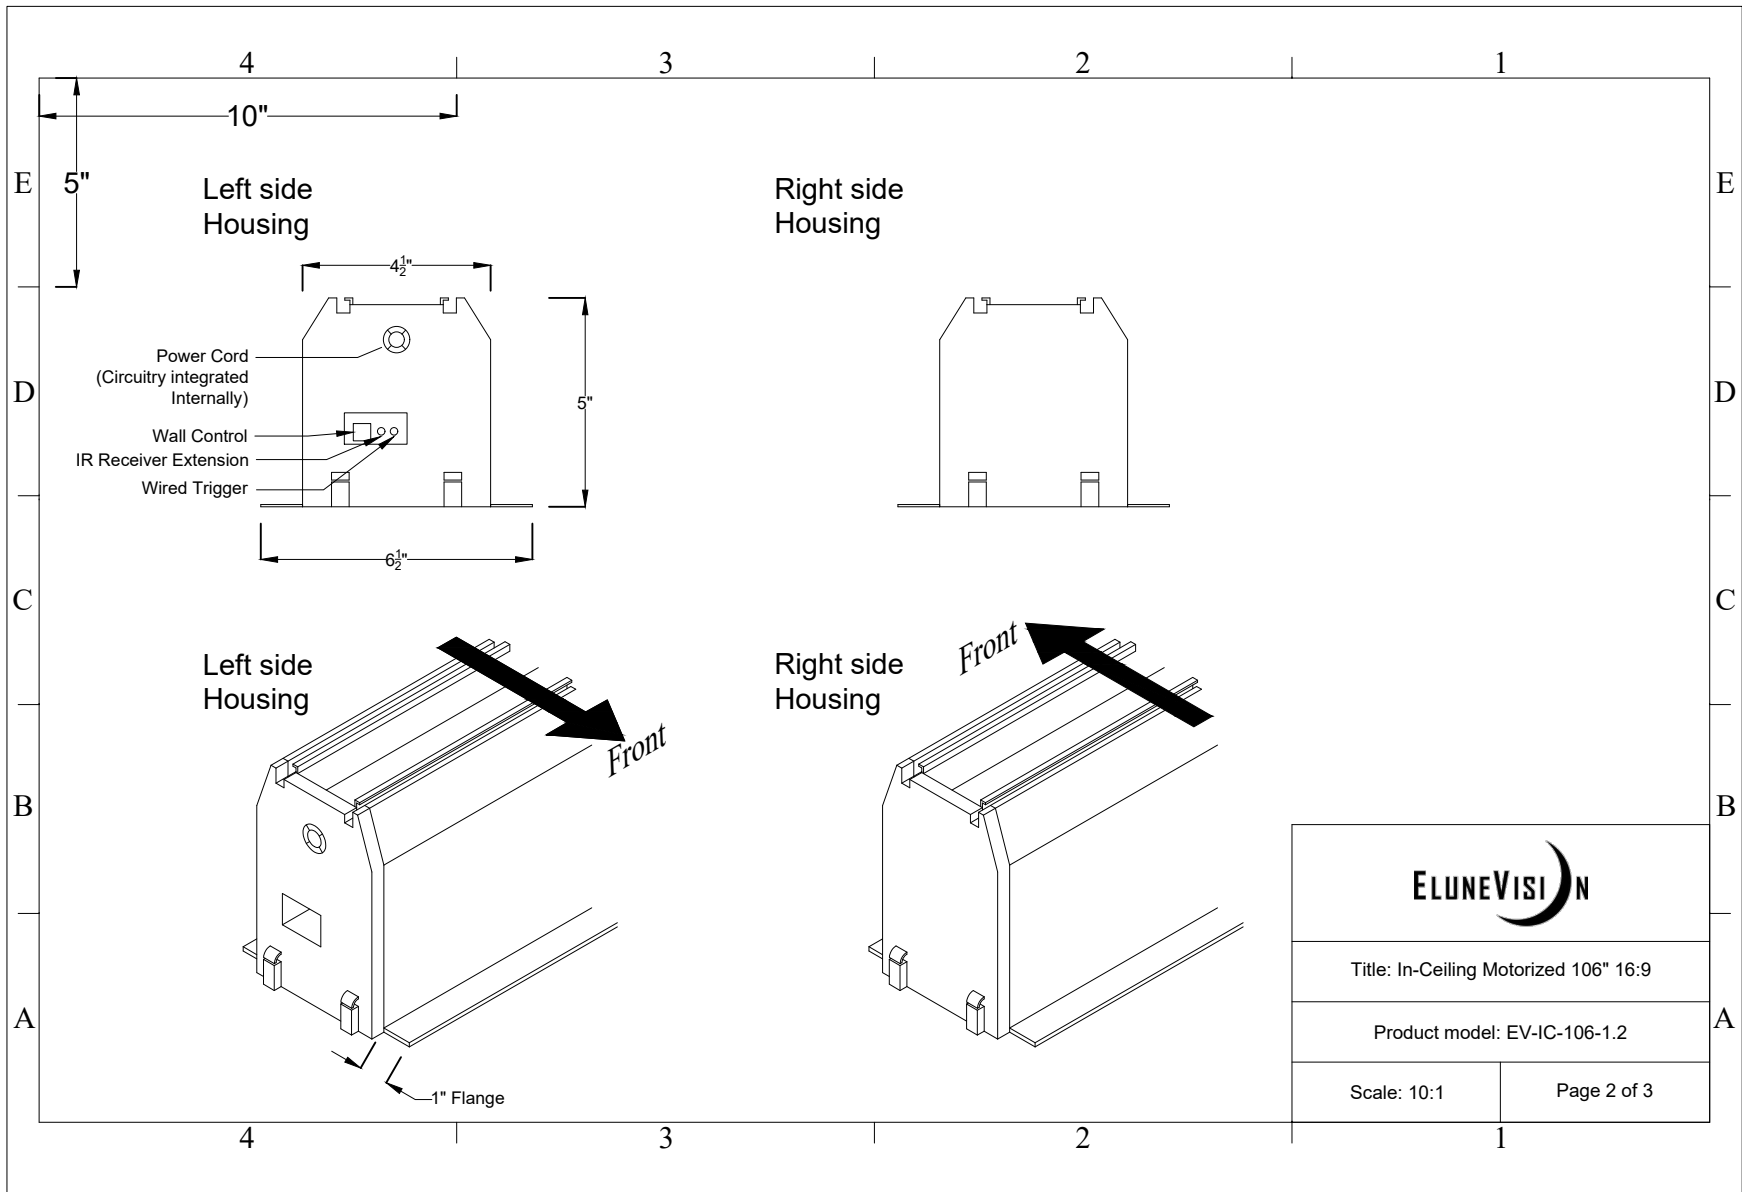

ELUNEVISION	
Title: In-Ceiling Motorized 106" 16:9	
Product model: EV-IC-106-1.2	
Scale: 1:1	Page 1 of 3

Title: In-Ceiling Motorized 106" 16:9

Product model: EV-IC-106-1.2

Scale: 10:1

Page 2 of 3