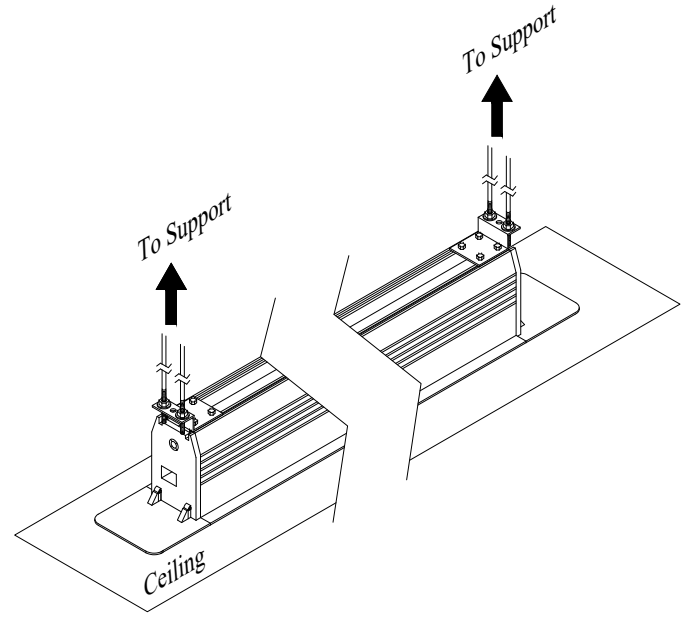

<b>ELUNEVISION</b>	
Title: In-Ceiling Motorized 120" 16:9	
Product model: EV-IC-120-1.2	
Scale: 1:1	Page 1 of 3

<b>ELUNEVISION</b>	
Title: In-Ceiling Motorized 120" 16:9	
Product model: EV-IC-120-1.2	
Scale: 10:1	Page 2 of 3

Mounting Diagrams

Ceiling Opening

Ceiling Mount

Title: In-Ceiling Motorized 120" 16:9

Product model: EV-IC-120-1.2

Not to Scale

Page 3 of 3