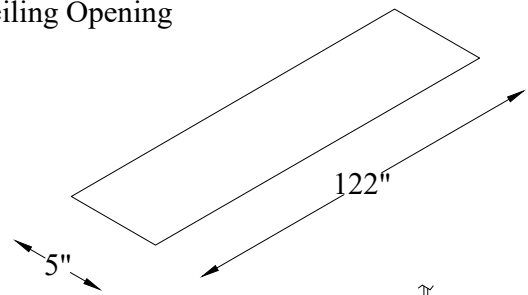

<b>ELUNEVISION</b>	
Title: In-Ceiling Motorized 120" 16:9	
Product model: EV-IC-120-1.2	
Scale: 1:1	Page 1 of 3

<b>ELUNEVISION</b>	
Title: In-Ceiling Motorized 120" 16:9	
Product model: EV-IC-120-1.2	
Scale: 10:1	Page 2 of 3

Mounting Diagrams

Ceiling Opening

Ceiling Mount

Title: In-Ceiling Motorized 120" 16:9

Product model: EV-IC-120-1.2

Not to Scale

Page 3 of 3