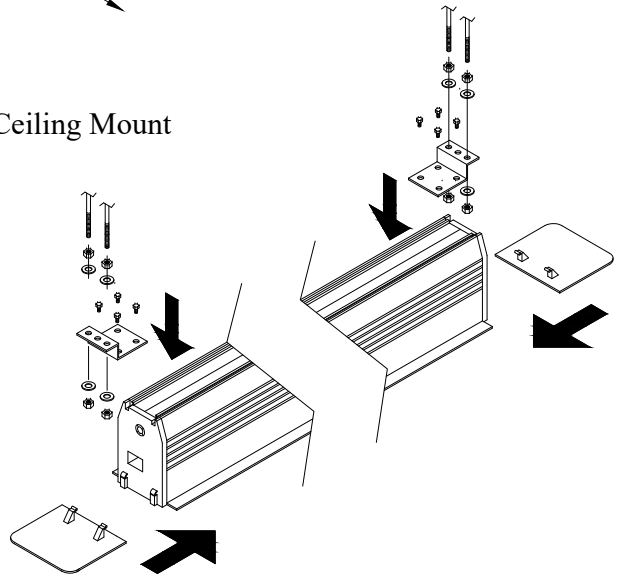

<b>ELUNEVISION</b>	
Title: In-Ceiling Motorized 120" 16:9	
Product model: EV-IC-120-1.2	
Scale: 1:1	Page 1 of 3

<b>ELUNEVISION</b>	
Title: In-Ceiling Motorized 120" 16:9	
Product model: EV-IC-120-1.2	
Scale: 10:1	Page 2 of 3

Mounting Diagrams

Ceiling Opening

Ceiling Mount

Title: In-Ceiling Motorized 120" 16:9

Product model: EV-IC-120-1.2

Not to Scale

Page 3 of 3