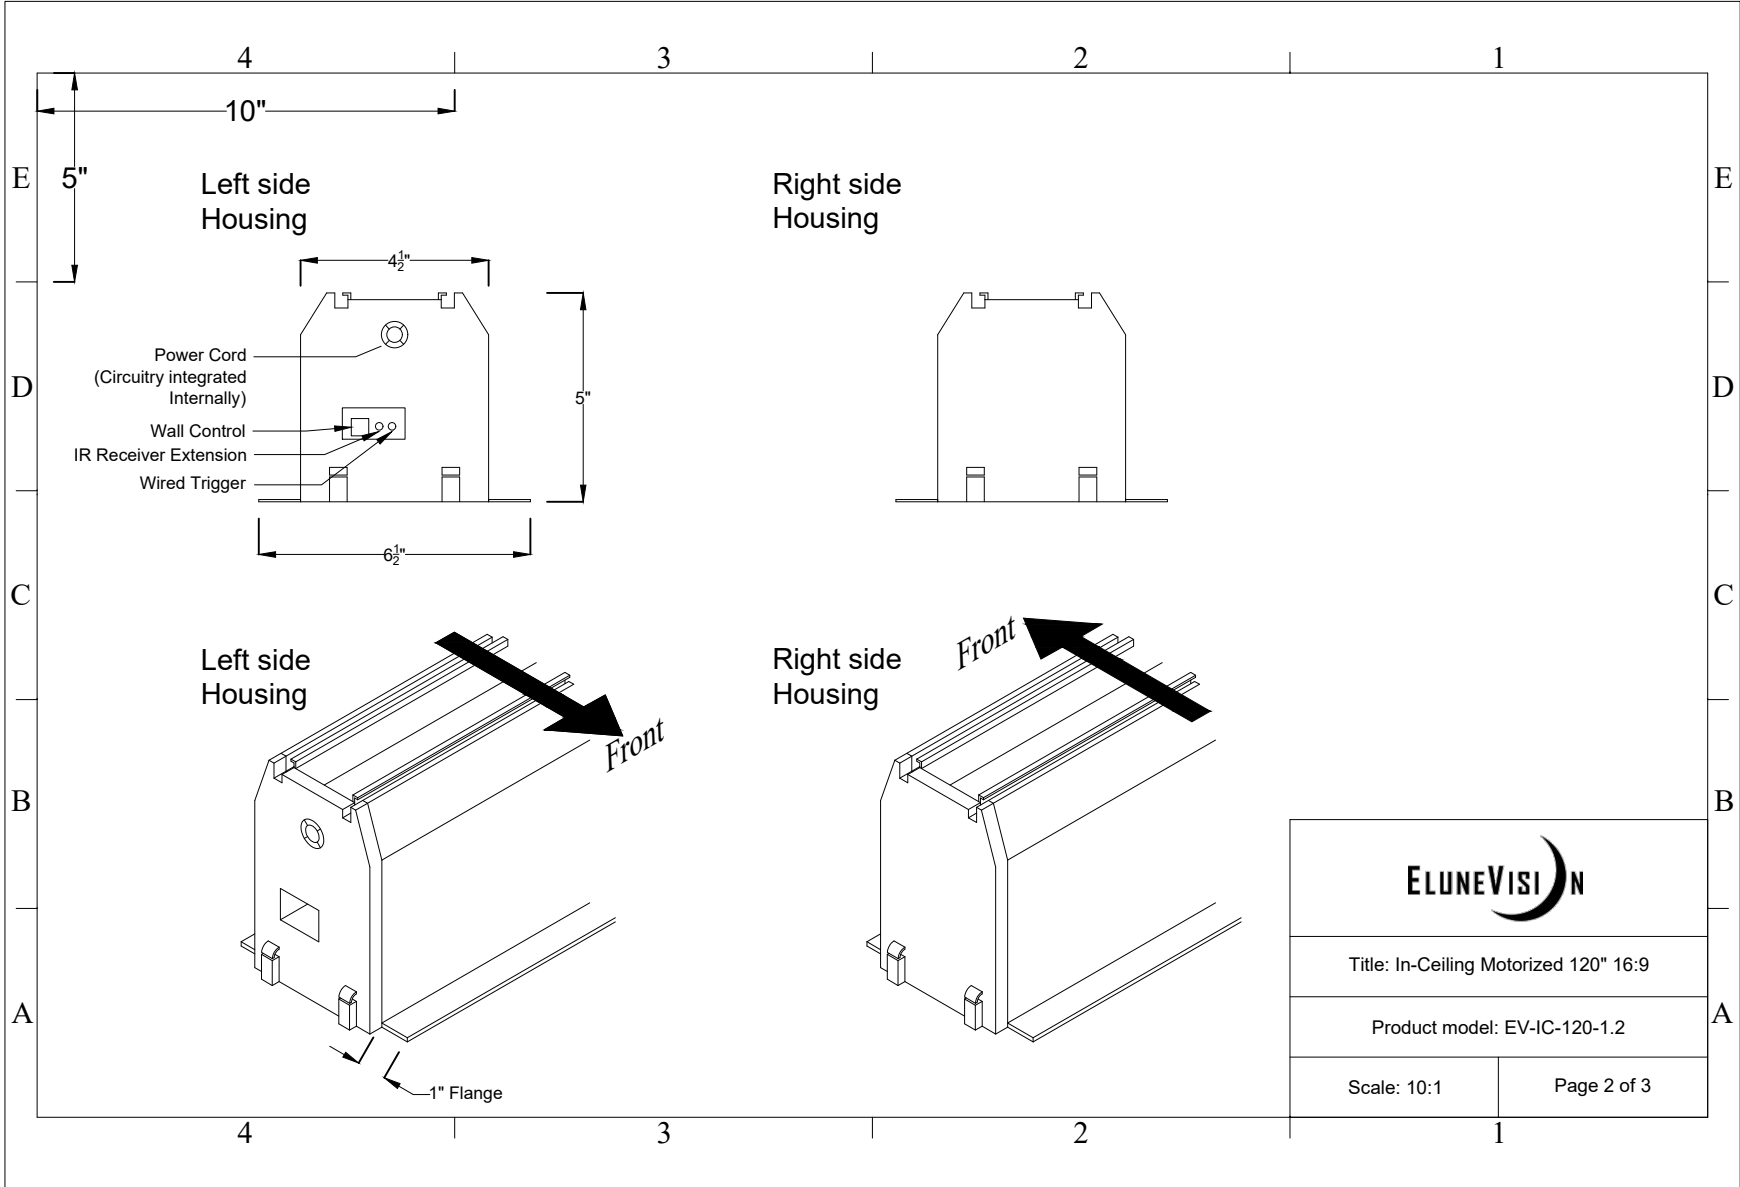

<b>ELUNEVISION</b>	
Title: In-Ceiling Motorized 120" 16:9	
Product model: EV-IC-120-1.2	
Scale: 1:1	Page 1 of 3

<b>ELUNEVISION</b>	
Title: In-Ceiling Motorized 120" 16:9	
Product model: EV-IC-120-1.2	
Scale: 10:1	Page 2 of 3

Mounting Diagrams

Ceiling Opening

Ceiling Mount

Title: In-Ceiling Motorized 120" 16:9

Product model: EV-IC-120-1.2

Not to Scale

Page 3 of 3