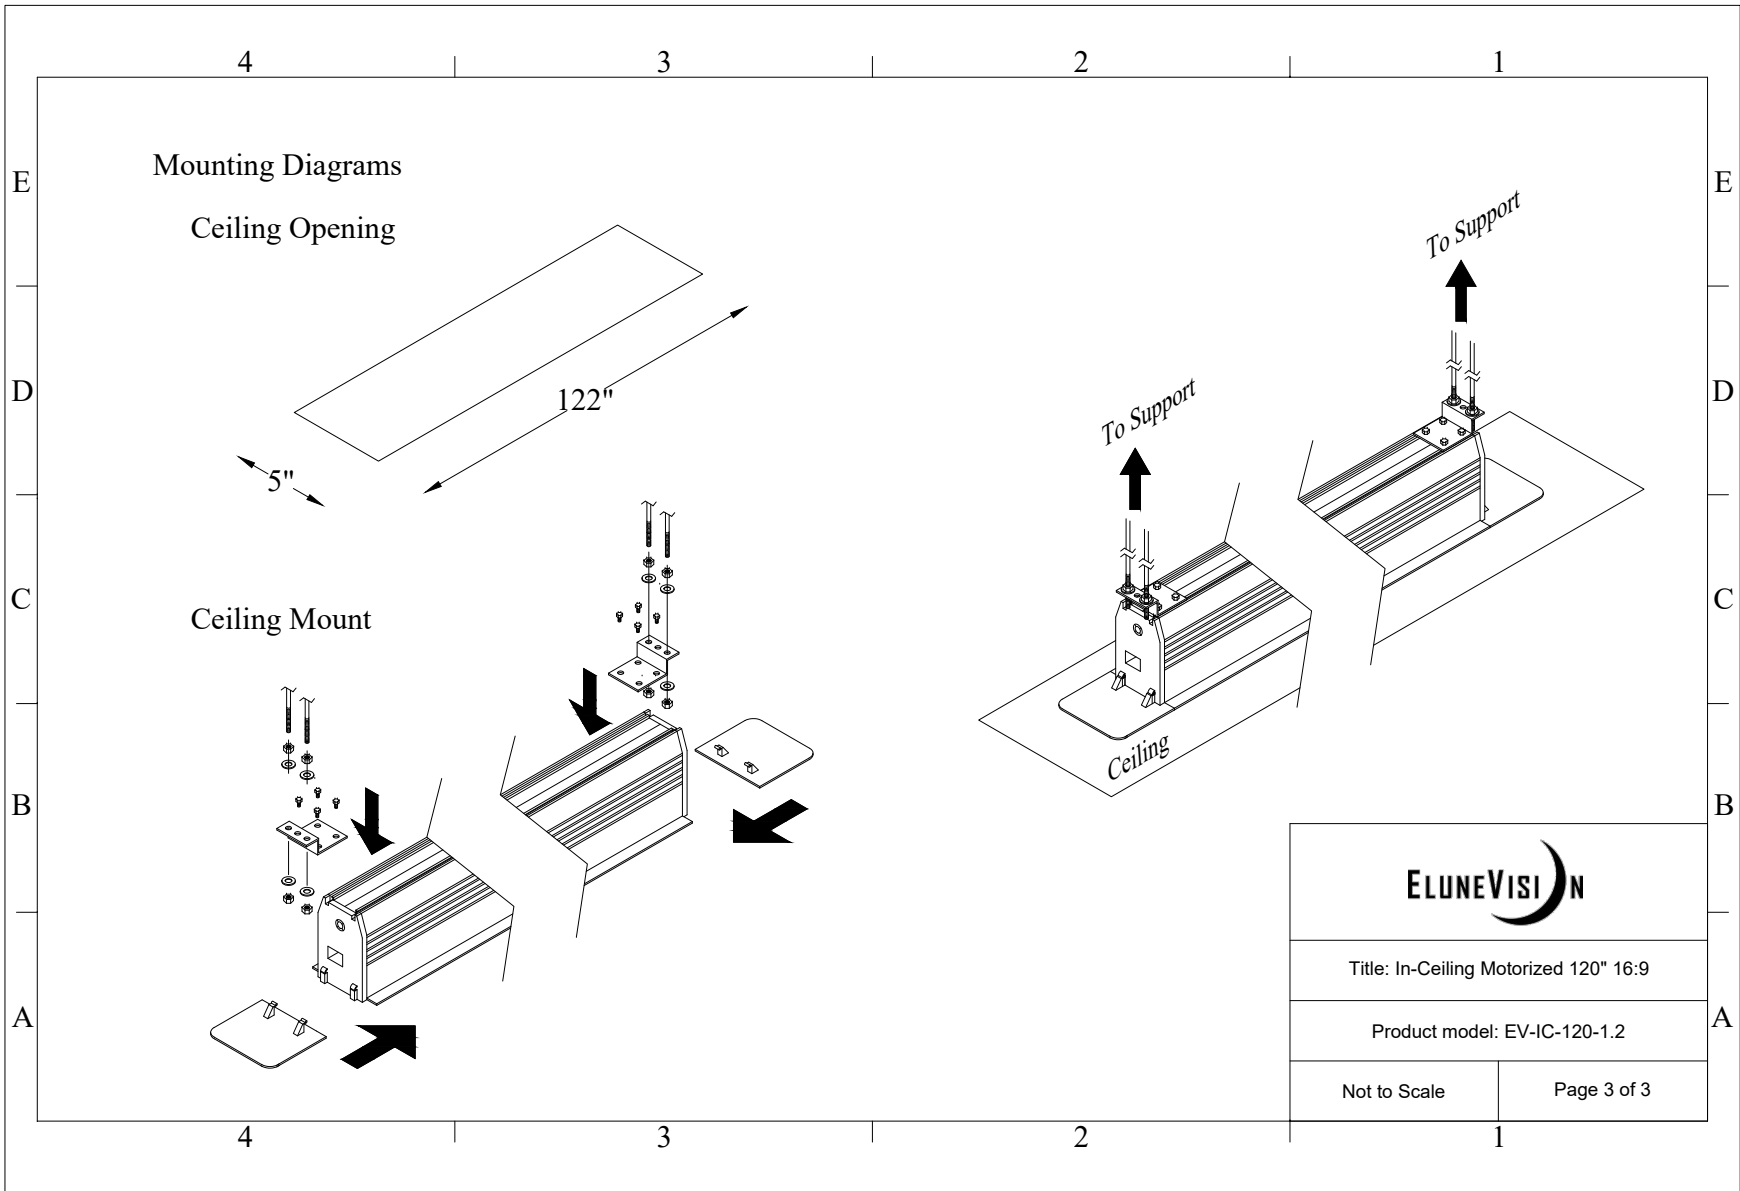

<b>ELUNEVISION</b>	
Title: In-Ceiling Motorized 120" 16:9	
Product model: EV-IC-120-1.2	
Scale: 1:1	Page 1 of 3

<b>ELUNEVISION</b>	
Title: In-Ceiling Motorized 120" 16:9	
Product model: EV-IC-120-1.2	
Scale: 10:1	Page 2 of 3

Mounting Diagrams

Ceiling Opening

Ceiling Mount

Title: In-Ceiling Motorized 120" 16:9

Product model: EV-IC-120-1.2

Not to Scale

Page 3 of 3