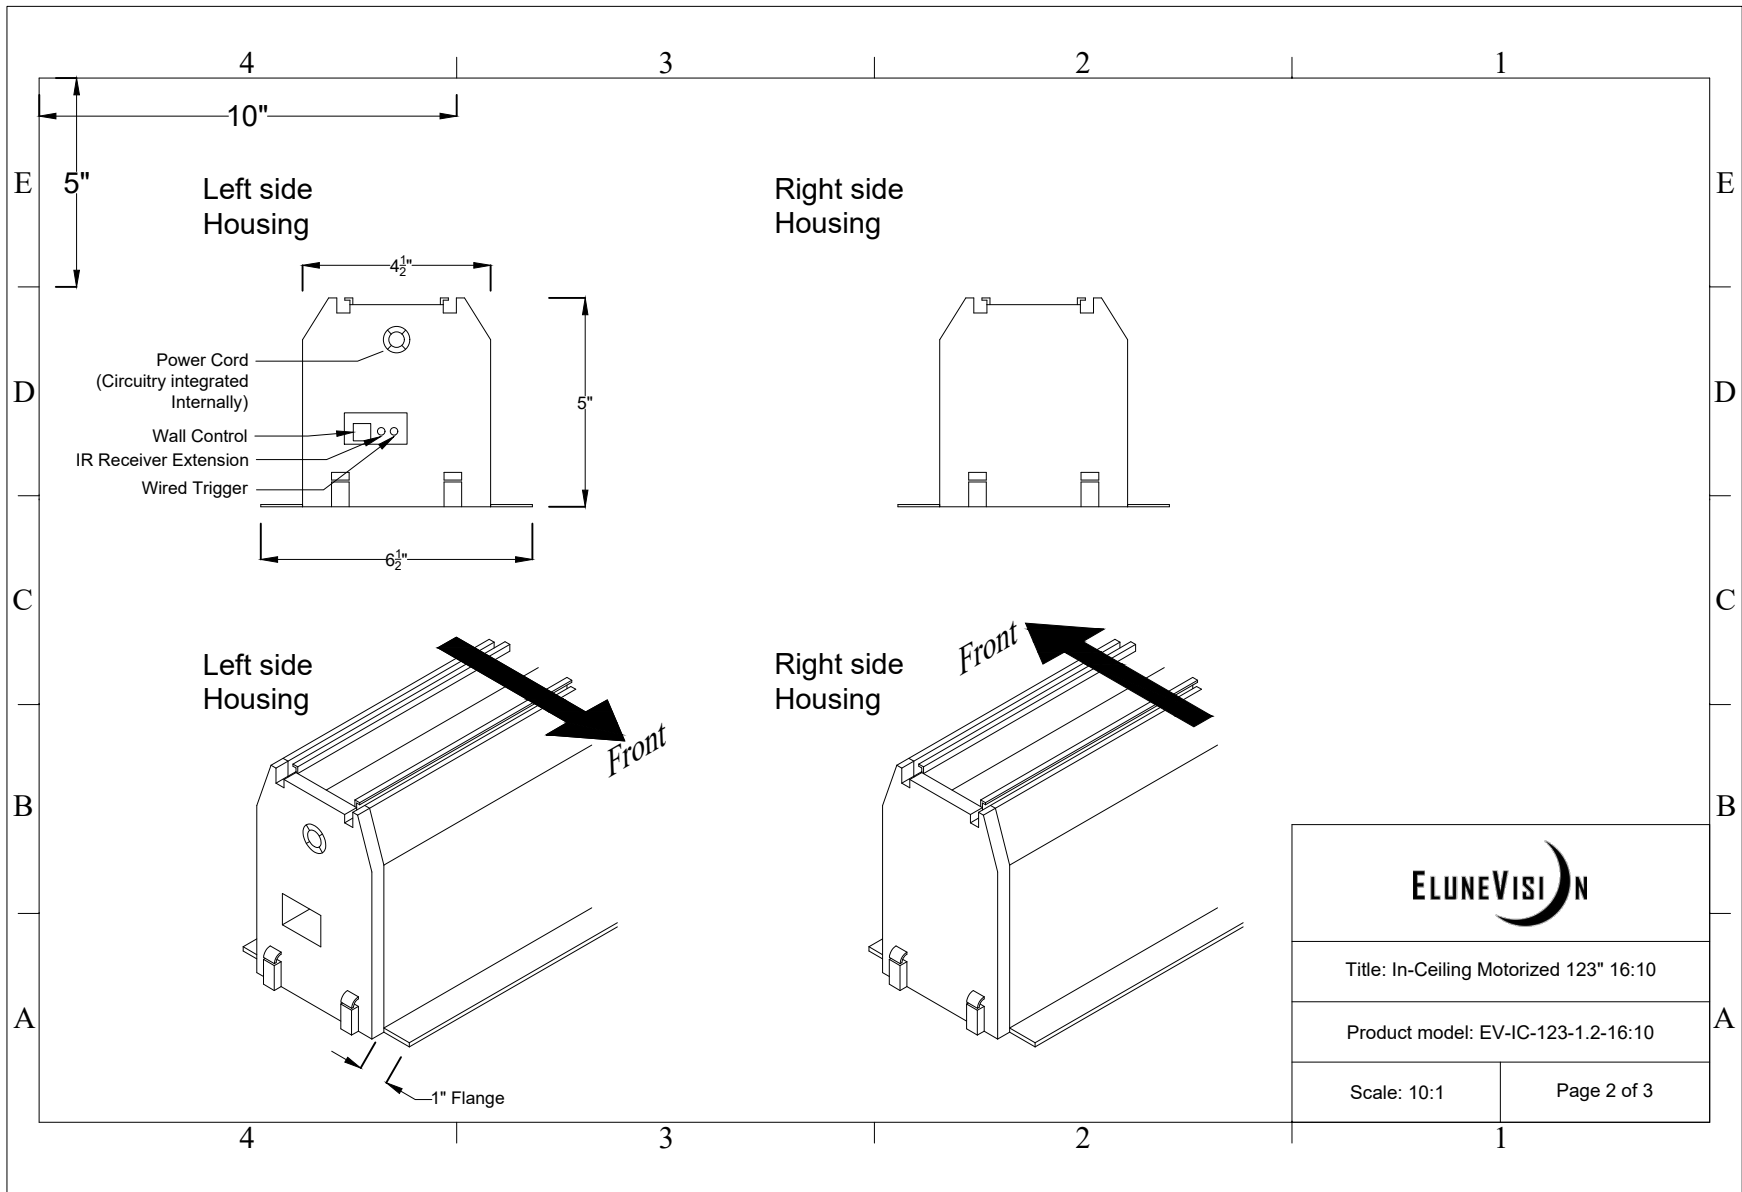

ELUNEVISION	
Title: In-Ceiling Motorized 123" 16:10	
Product model: EV-IC-123-1.2-16:10	
Scale: 1:1	Page 1 of 3

ELUNEVISION	
Title: In-Ceiling Motorized 123" 16:10	
Product model: EV-IC-123-1.2-16:10	
Scale: 10:1	Page 2 of 3