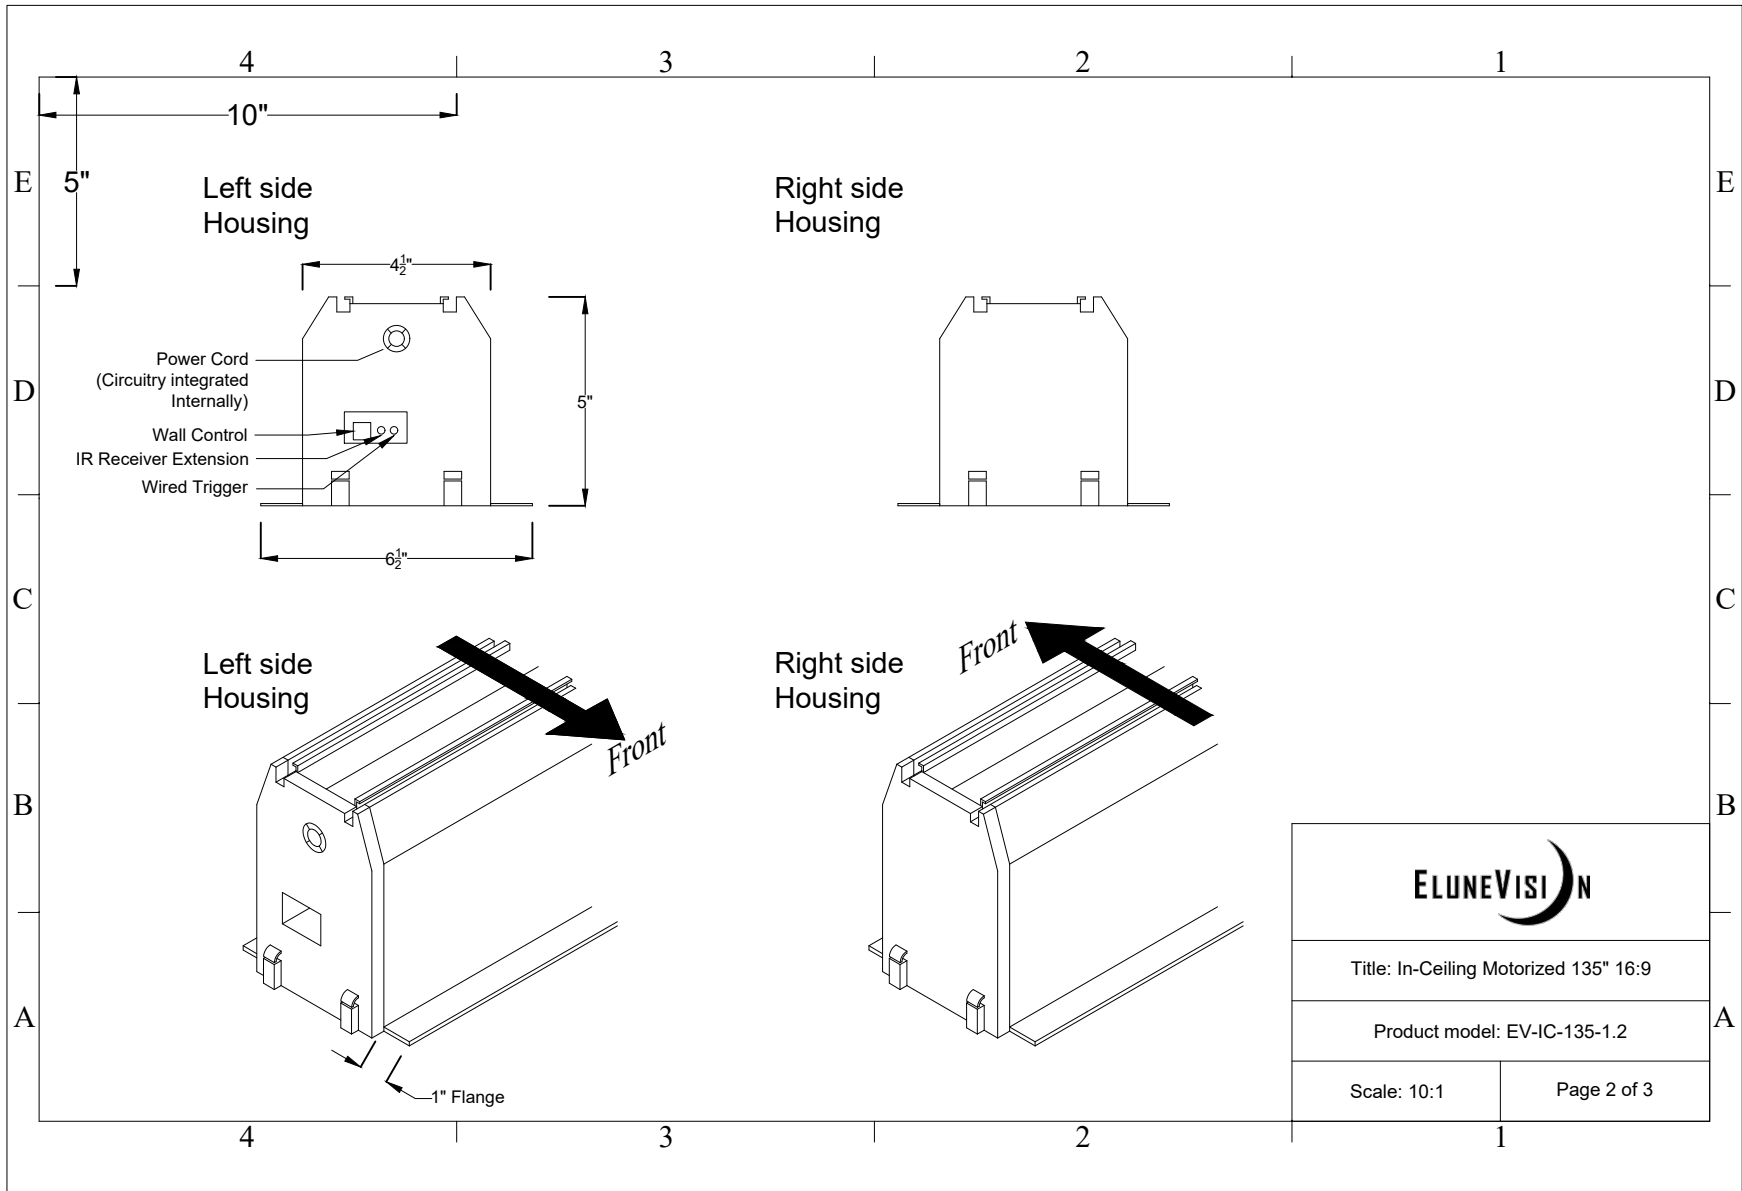

<b>ELUNEVISI</b> 	
Title: In-Ceiling Motorized 135" 16:9	
Product model: EV-IC-135-1.2	
Scale: 1:1	Page 1 of 3

<b>ELUNEVISION</b>	
Title: In-Ceiling Motorized 135" 16:9	
Product model: EV-IC-135-1.2	
Scale: 10:1	Page 2 of 3