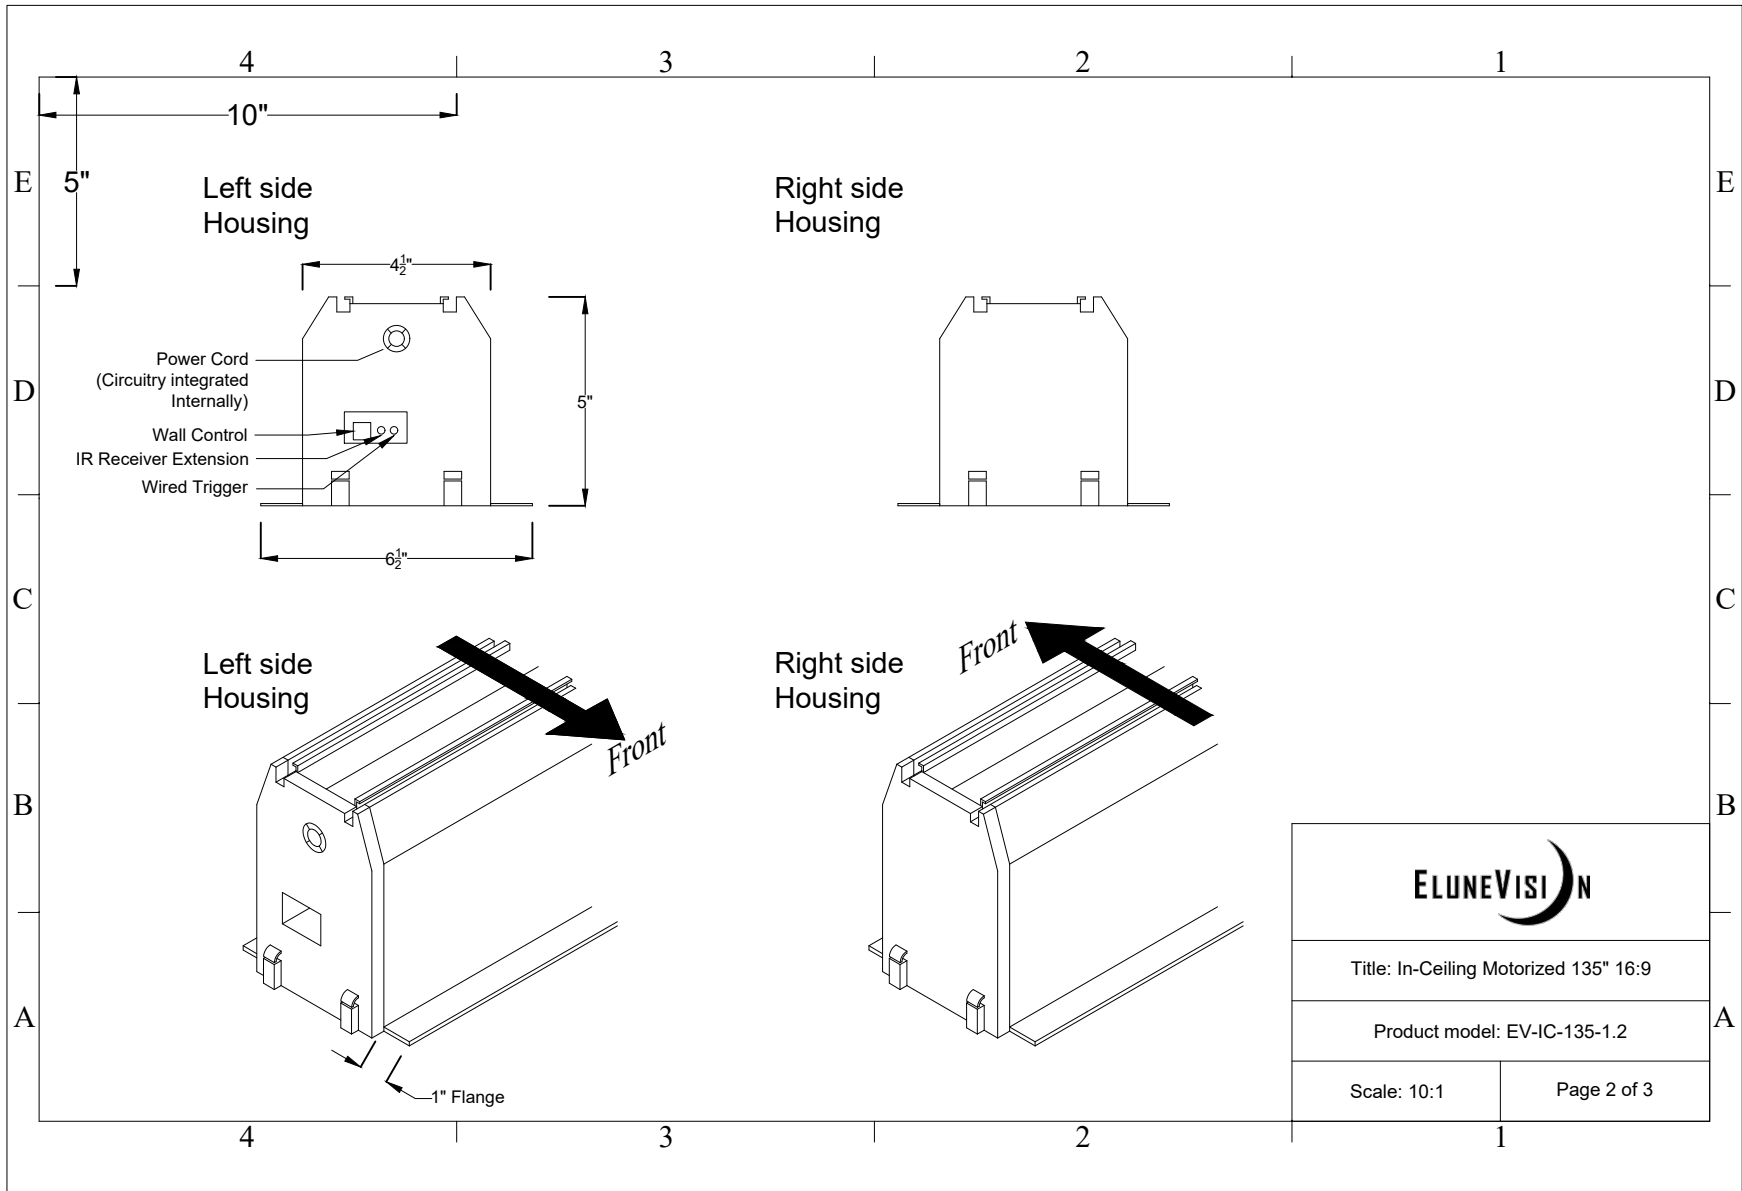

ELUNEVISION	
Title: In-Ceiling Motorized 135" 16:9	
Product model: EV-IC-135-1.2	
Scale: 1:1	Page 1 of 3

Title: In-Ceiling Motorized 135" 16:9

Product model: EV-IC-135-1.2

Scale: 10:1

Page 2 of 3