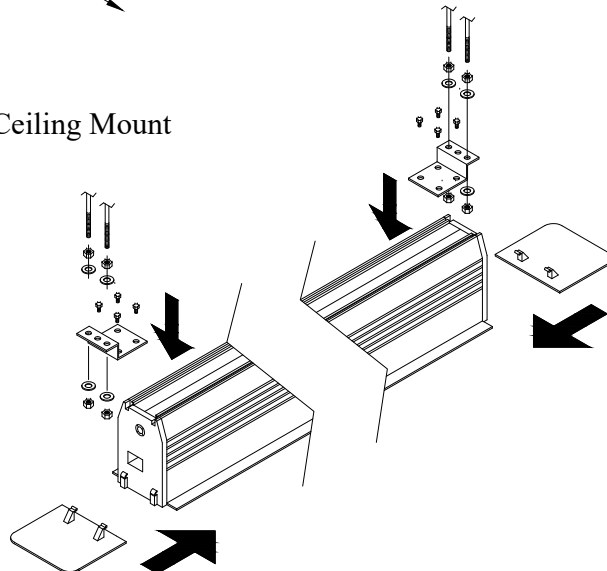

Title: In-Ceiling Motorized 92" 16:9

Product model: EV-IC-92-1.2

Scale: 1:1

Page 1 of 3

Title: In-Ceiling Motorized 92" 16:9

Product model: EV-IC-92-1.2

Scale: 10:1

Page 2 of 3

Mounting Diagrams

Ceiling Opening

Ceiling Mount

Title: In-Ceiling Motorized 92" 16:9

Product model: EV-IC-92-1.2

Not to Scale

Page 3 of 3