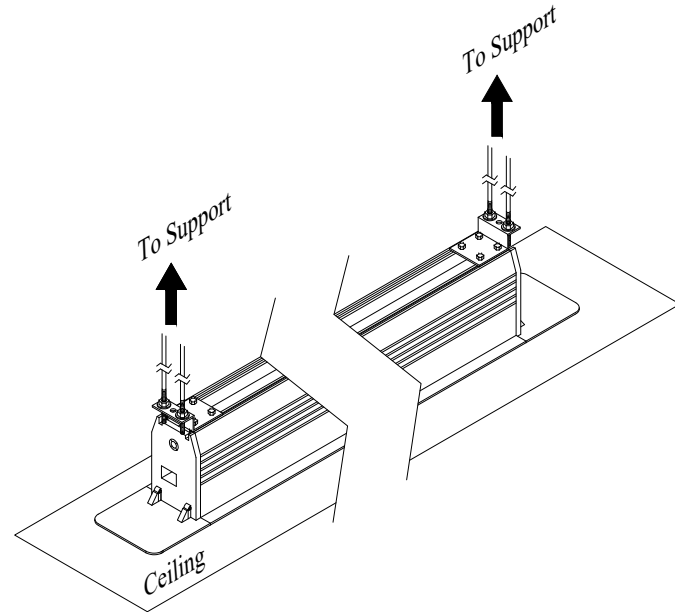

Title: In-Ceiling Motorized 92" 16:9

Product model: EV-IC-92-1.2

Scale: 1:1

Page 1 of 3

Title: In-Ceiling Motorized 92" 16:9

Product model: EV-IC-92-1.2

Scale: 10:1

Page 2 of 3

Mounting Diagrams

Ceiling Opening

Ceiling Mount

Title: In-Ceiling Motorized 92" 16:9

Product model: EV-IC-92-1.2

Not to Scale

Page 3 of 3