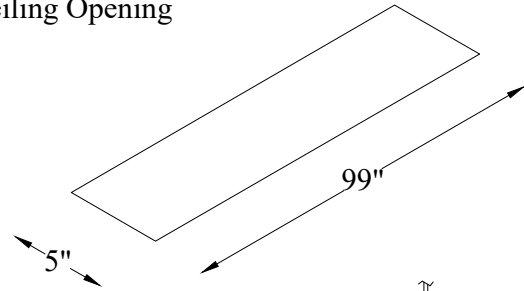

Title: In-Ceiling Motorized 92" 16:9

Product model: EV-IC-92-1.2

Scale: 1:1

Page 1 of 3

Title: In-Ceiling Motorized 92" 16:9

Product model: EV-IC-92-1.2

Scale: 10:1

Page 2 of 3

Mounting Diagrams

Ceiling Opening

Ceiling Mount

Title: In-Ceiling Motorized 92" 16:9

Product model: EV-IC-92-1.2

Not to Scale

Page 3 of 3