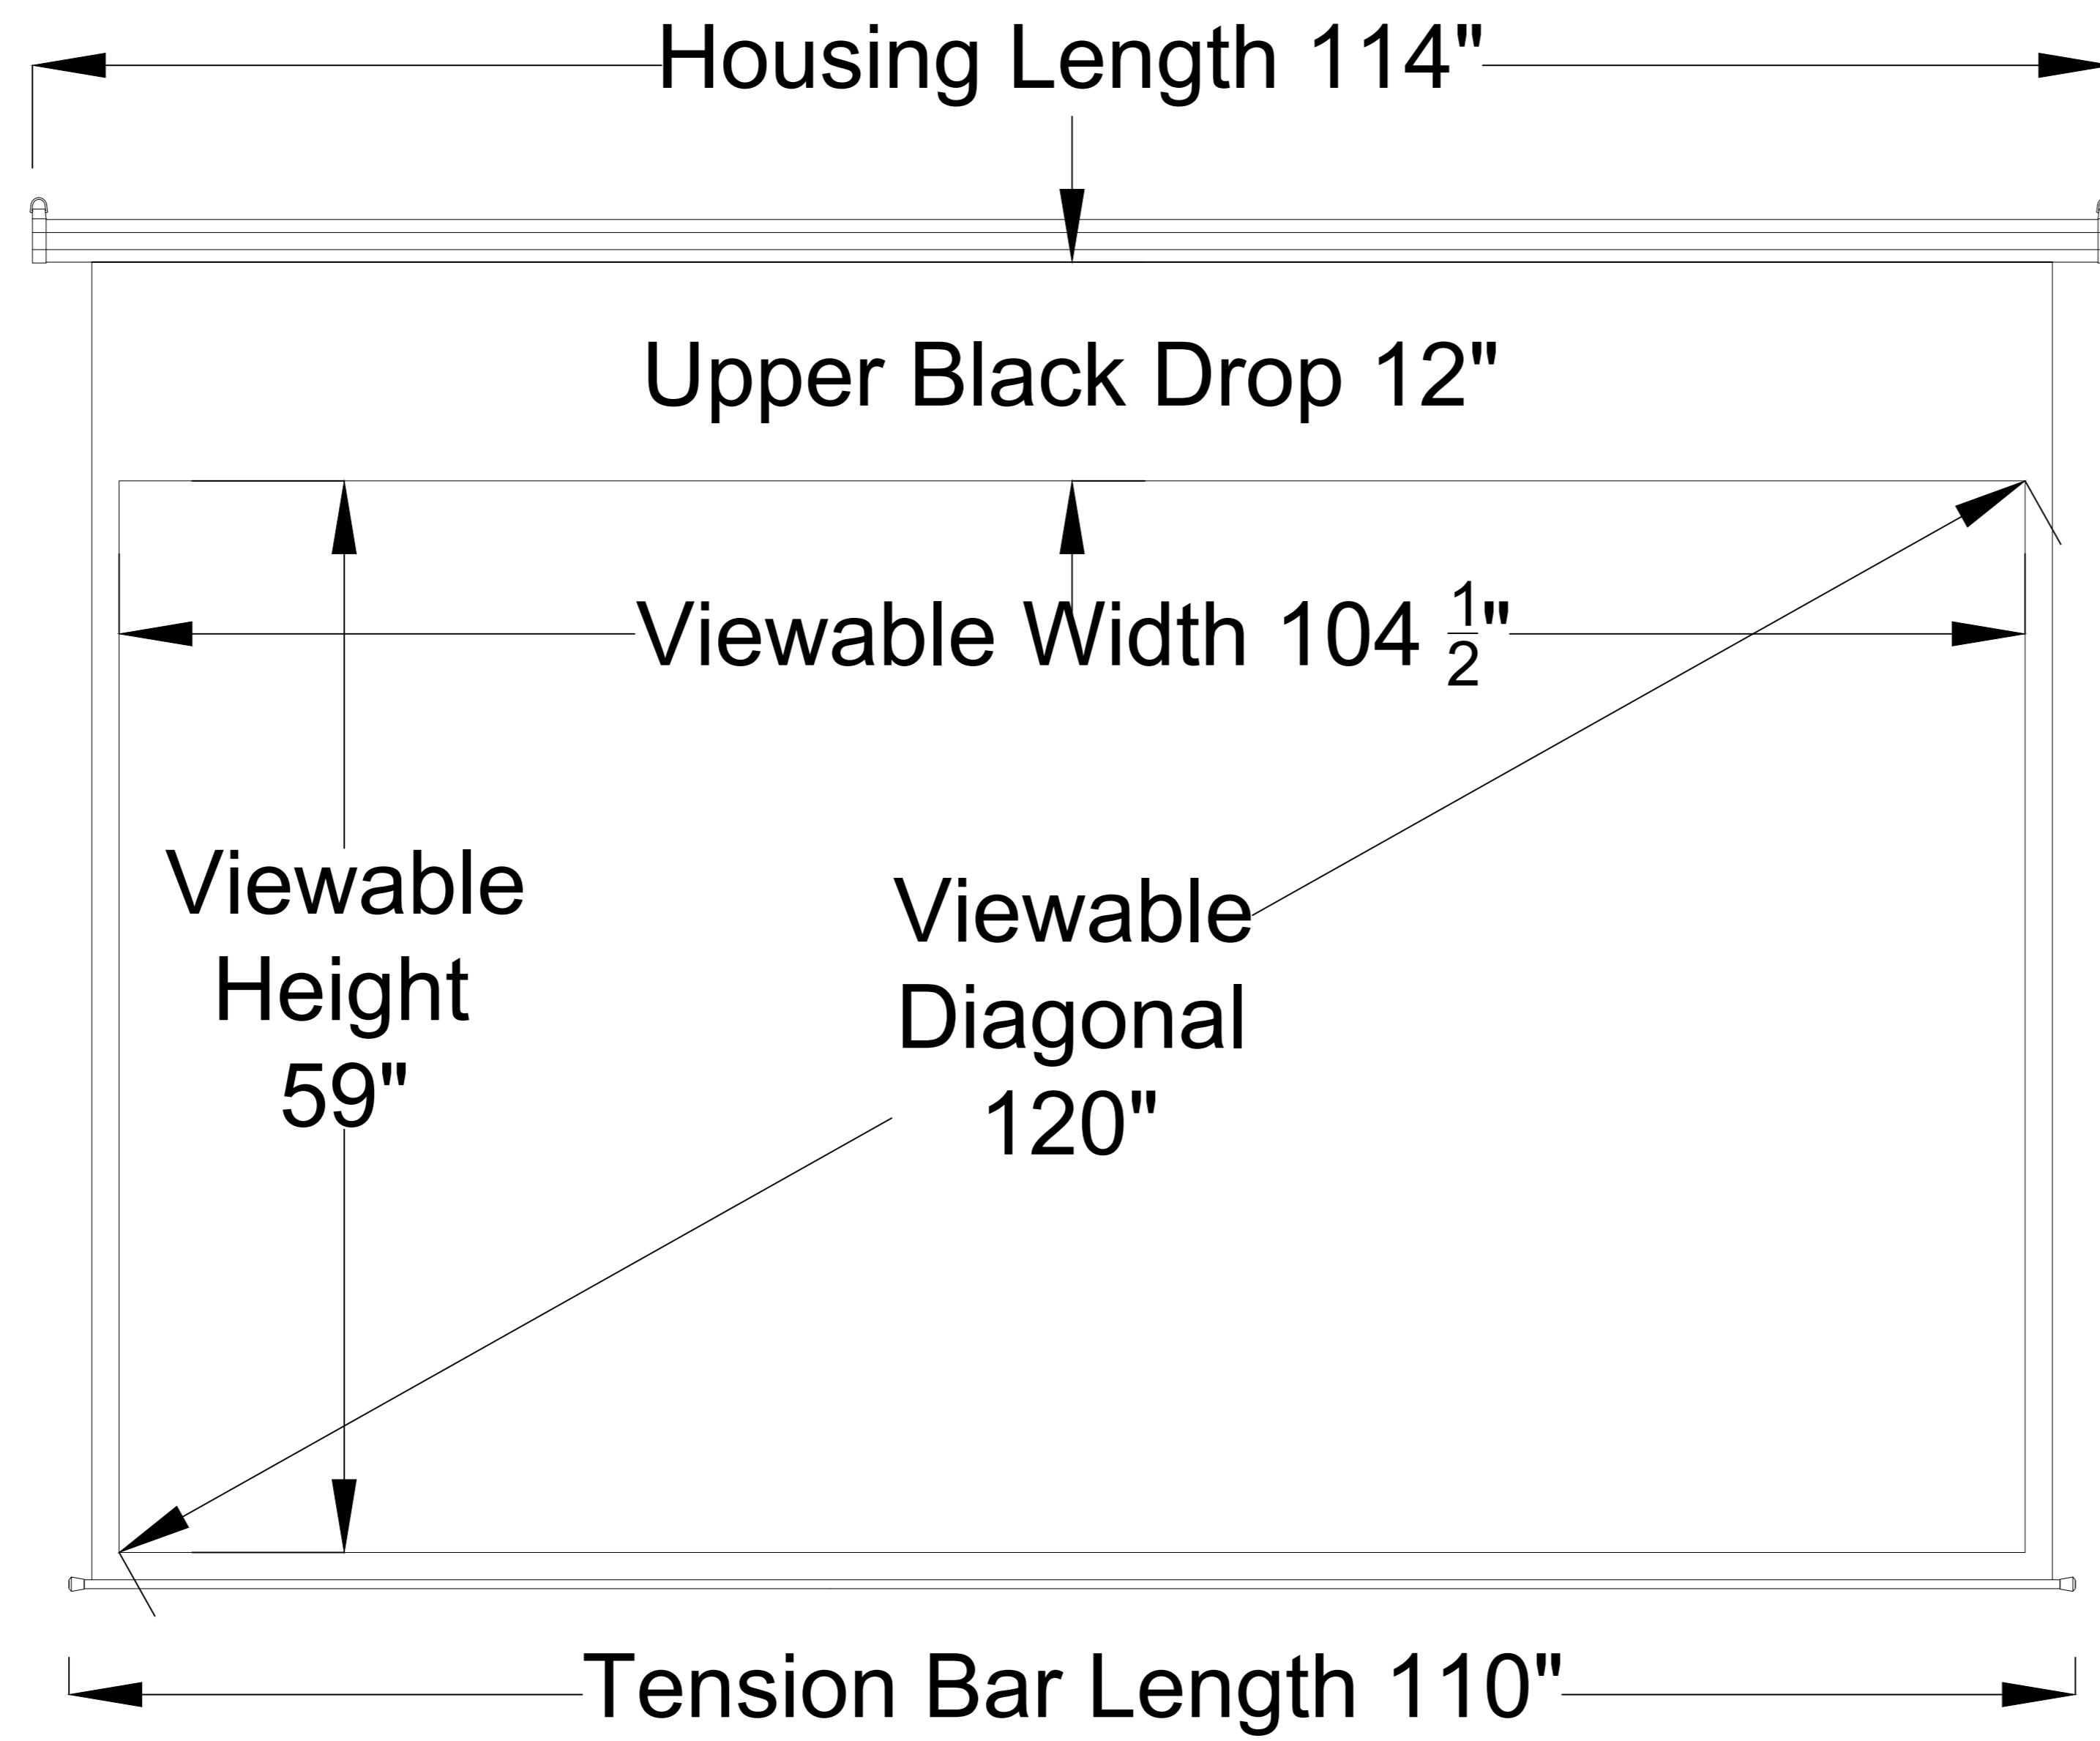

Extended View

Retracted View

Title: Juno Motorized Projection
Screen 120" 16:9

Product Model: EV-J-120-1.0

Scale 1:1

Page 1 of 2