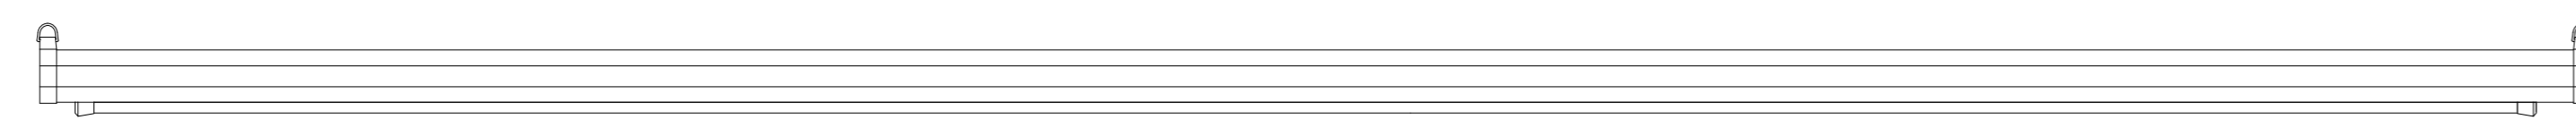

Extended View

Retracted View

Title: Juno Motorized Projection
Screen 120" 16:9

Product Model: EV-J-120-1.0

Scale 1:1

Page 1 of 2