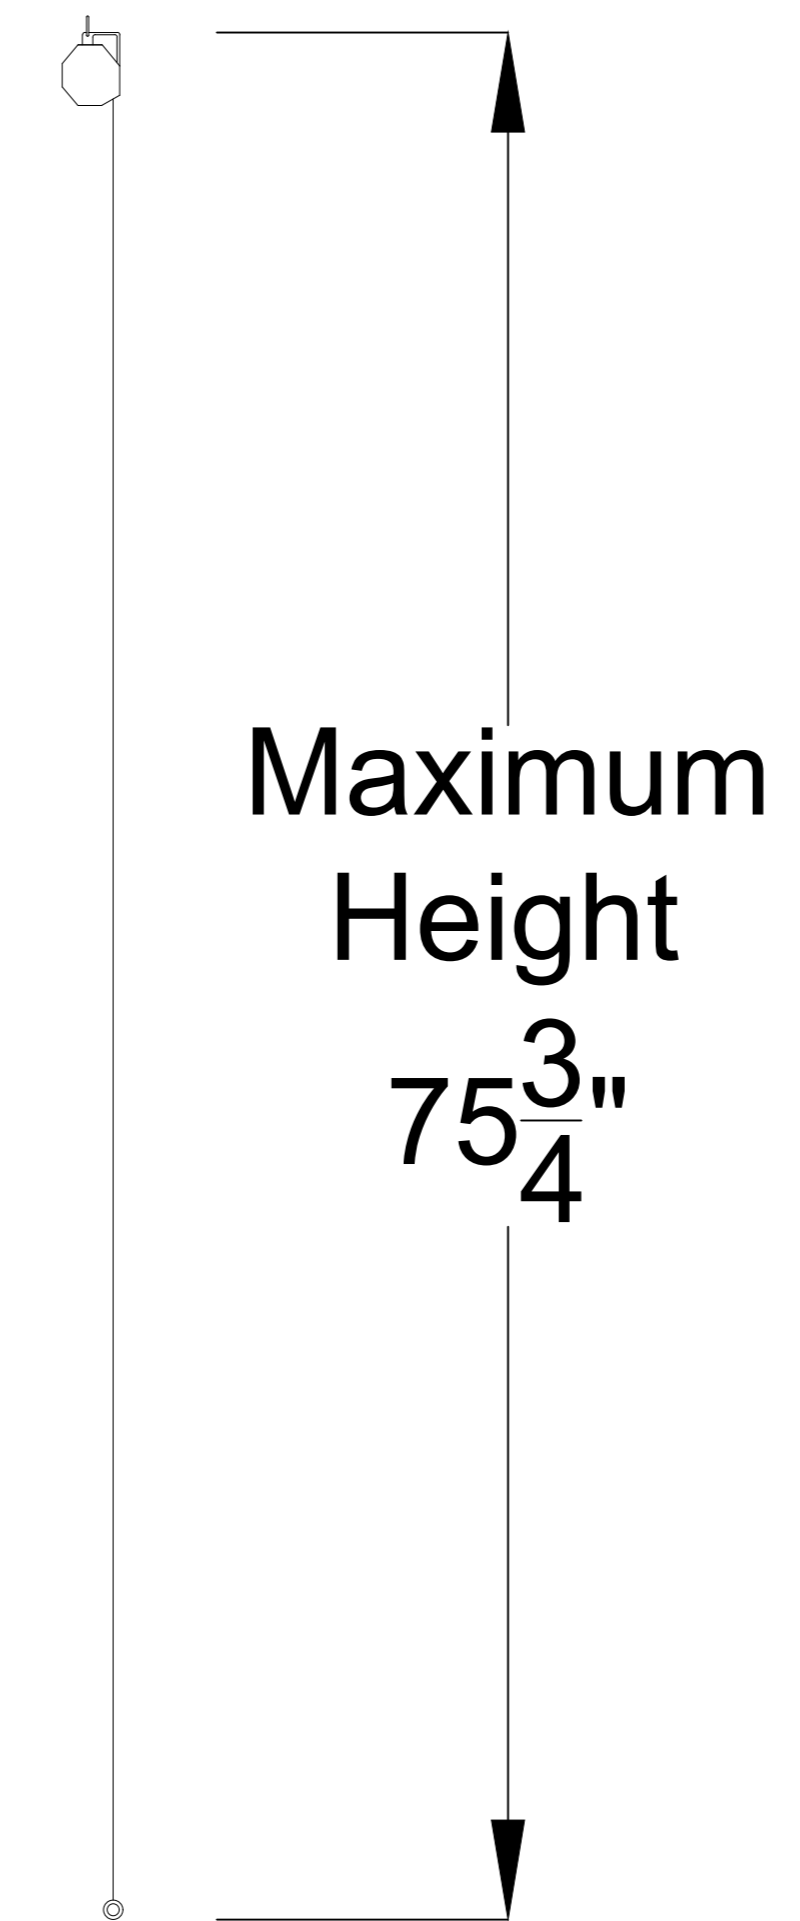

Extended View

Retracted View

Title: Juno Motorized Projection
Screen 120" 16:9

Product Model: EV-J-120-1.0

Scale 1:1

Page 1 of 2