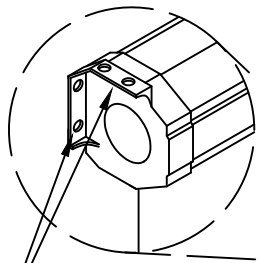

Can be mounted on wall or ceiling

Controlled return mechanism inside the housing allows the screen to retract without slamming

Extra black drop to allow for a high mount

Metal bar to keep the screen flat