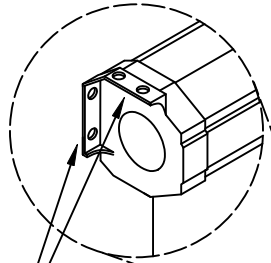

B

A

A

5

4

3

2

1

Can be mounted on wall or ceiling

Controlled return mechanism inside the housing allows the screen to retract without slamming

Extra black drop to allow for a high mount

Metal bar to keep the screen flat