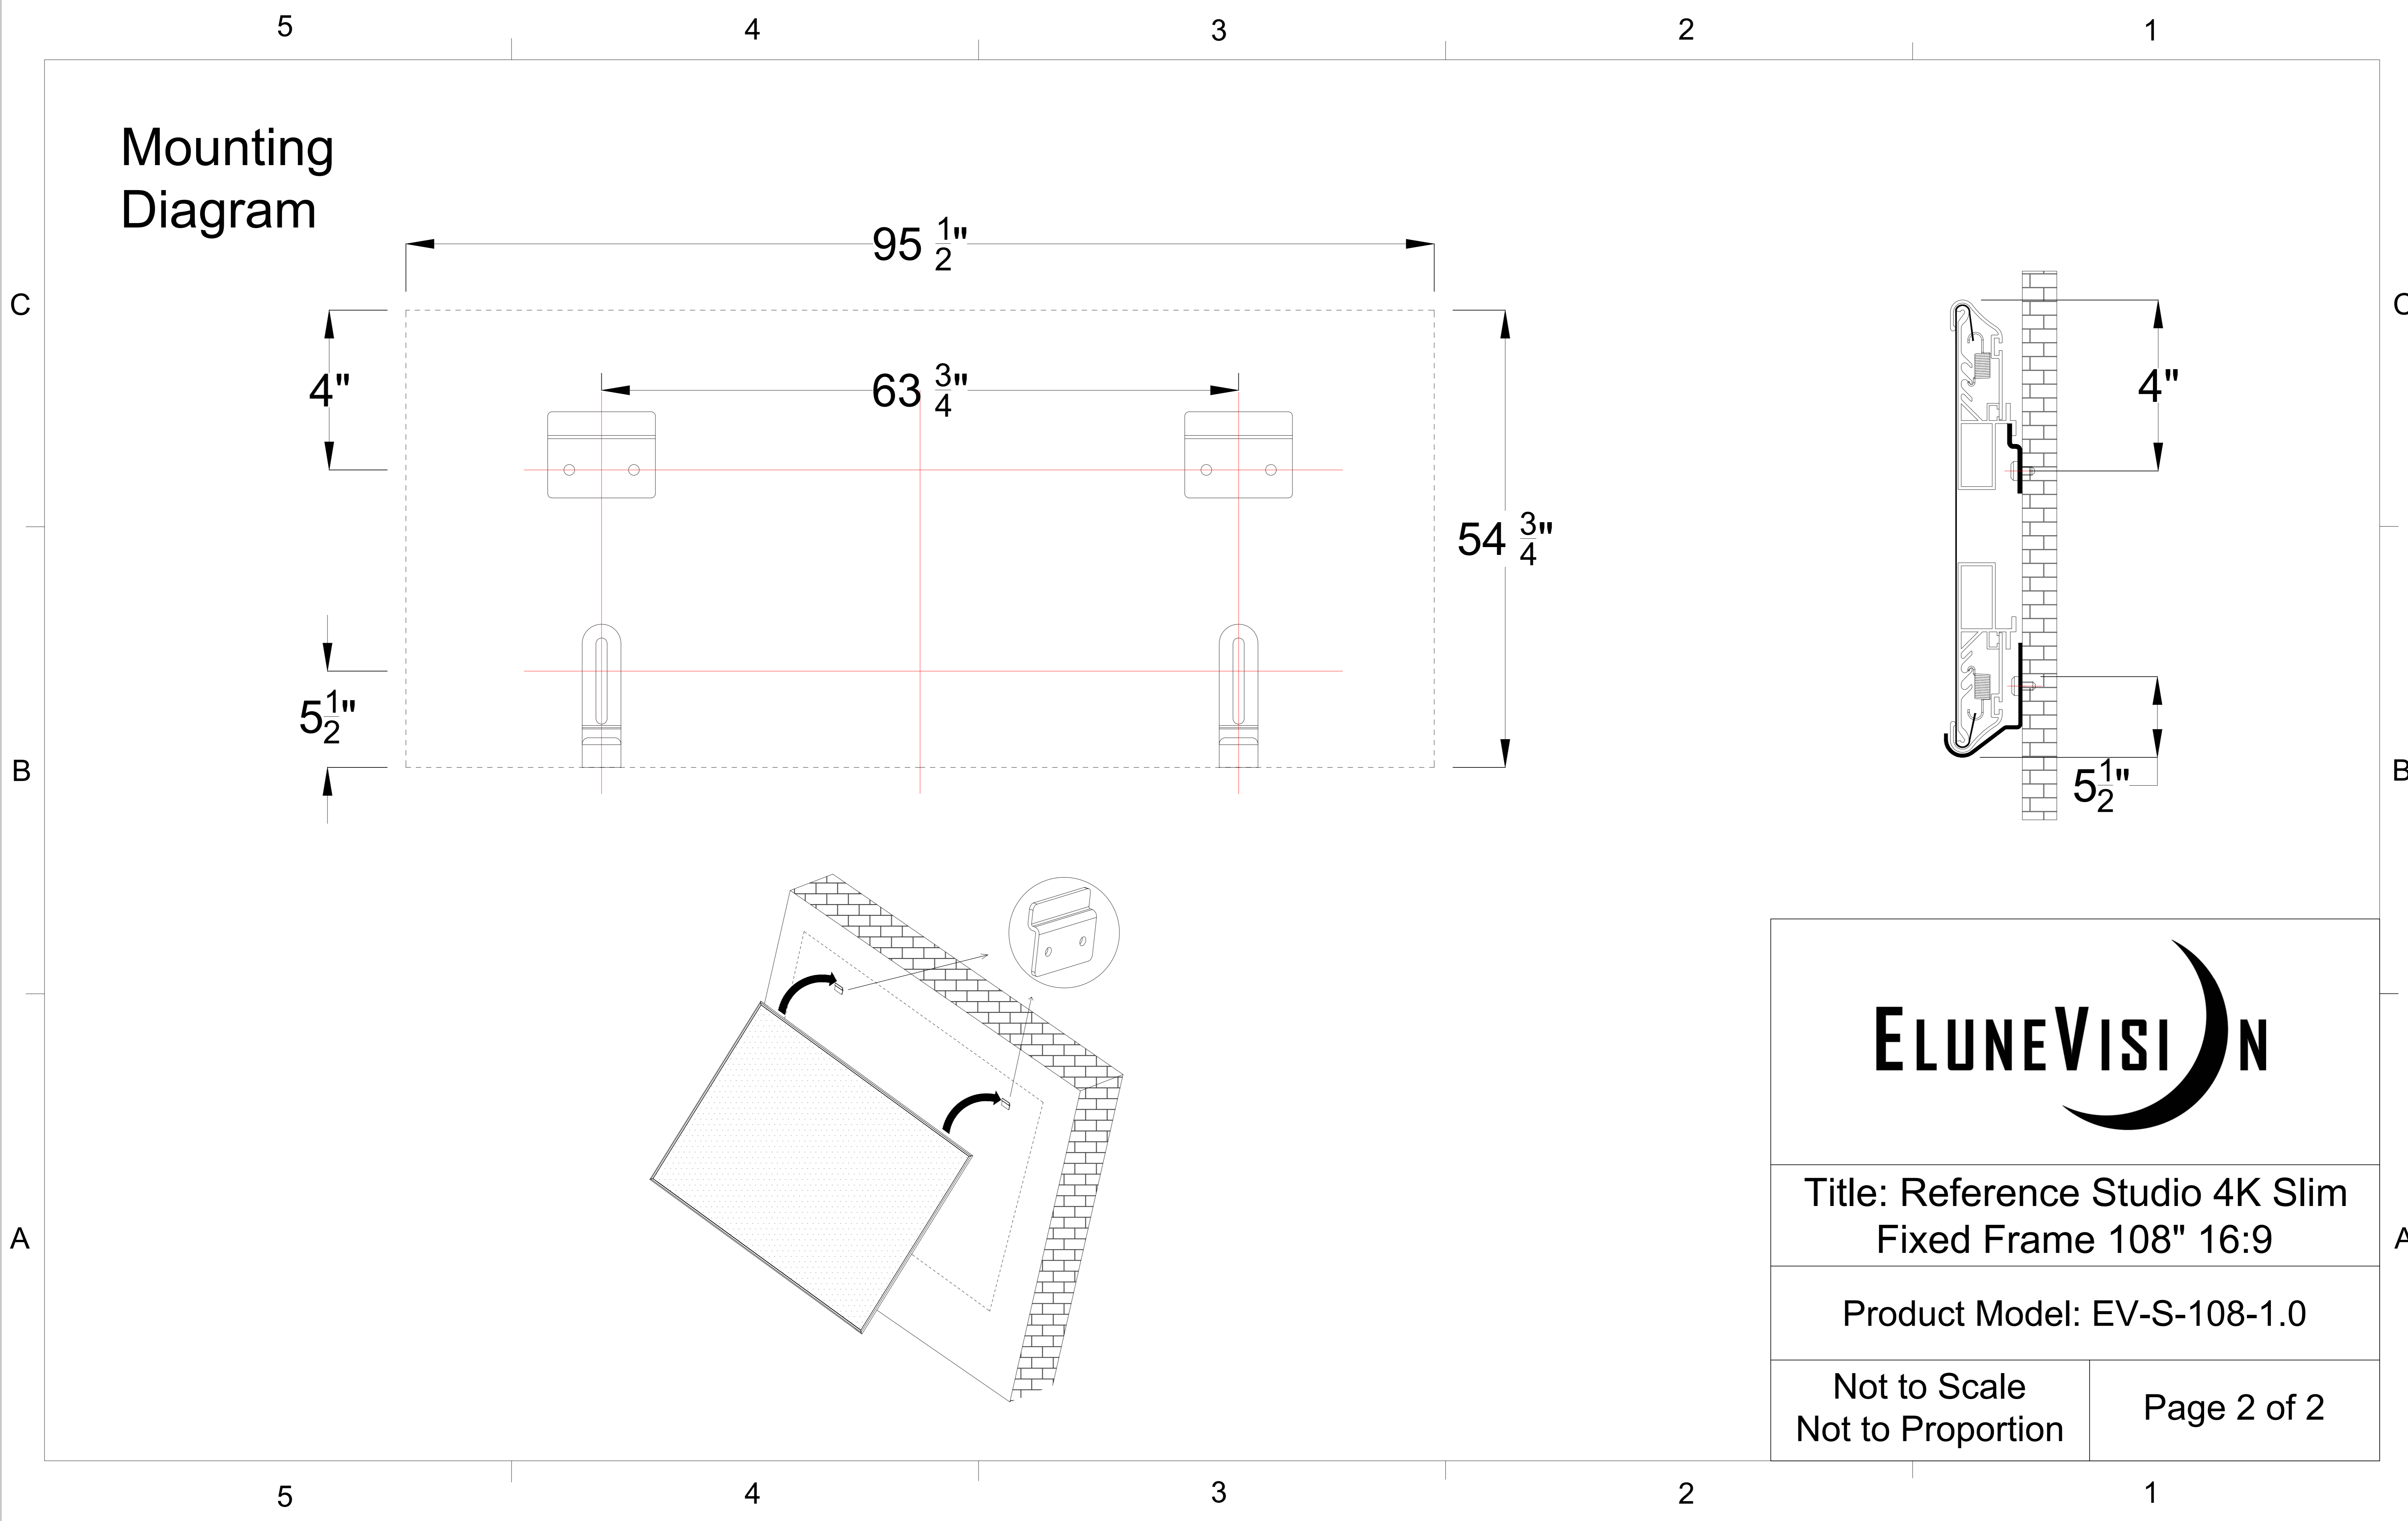

Title: Reference Studio 4K Slim Fixed Frame 108" 16:9	
Product Model: EV-S-108-1.0	
Scale 1:1	Page 1 of 2

5 4 3 2 1

50"

Width with Frame

$95\frac{1}{2}$ "

Frame Thickness

$1\frac{3}{4}$ "

Height
with Frame

$54\frac{1}{4}$ "

Viewable
Height

$52\frac{3}{4}$ "

Viewable Diagonal

108"

Viewable Width

94"

C

C

B

B

A

A

5 4 3 2 1

Mounting Diagram

Title: Reference Studio 4K Slim
Fixed Frame 108" 16:9

Product Model: EV-S-108-1.0

Not to Scale
Not to Proportion

Page 2 of 2