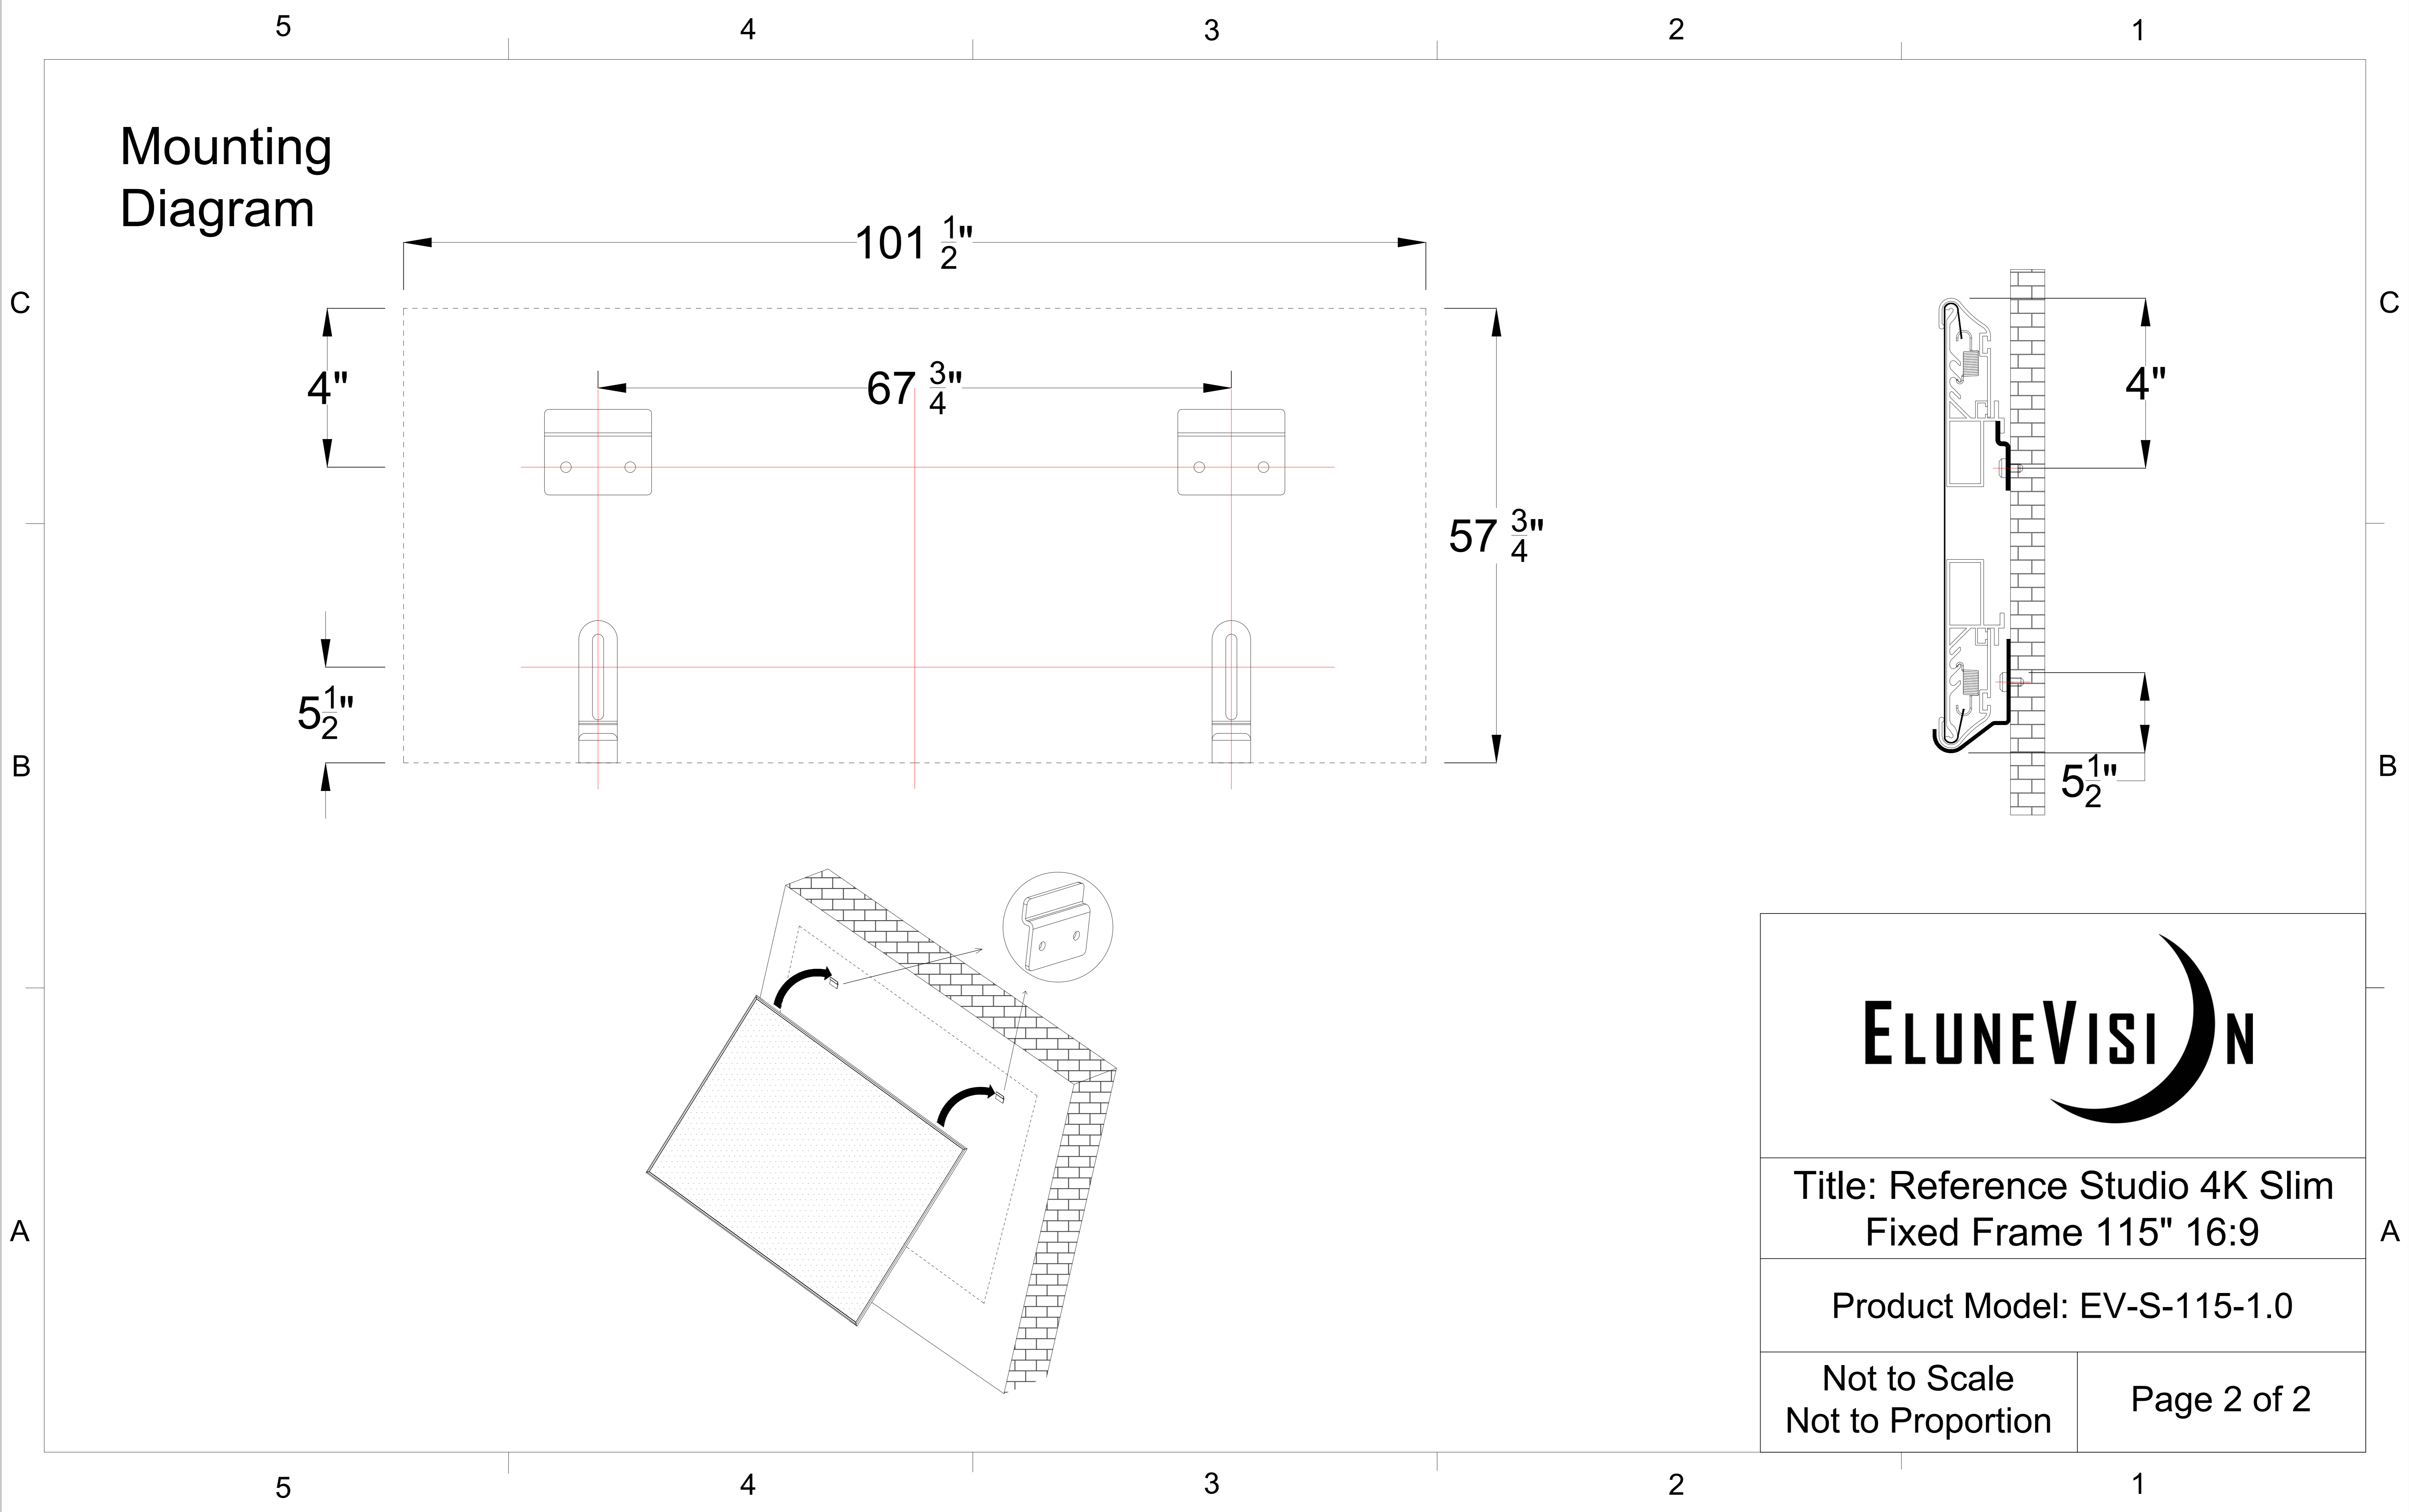

Title: Reference Studio 4K Slim Fixed Frame 115" 16:9	
Product Model: EV-S-115-1.0	
Scale 1:1	Page 1 of 2

# Mounting Diagram

Title: Reference Studio 4K Slim  
Fixed Frame 115" 16:9

Product Model: EV-S-115-1.0

Not to Scale  
Not to Proportion

Page 2 of 2