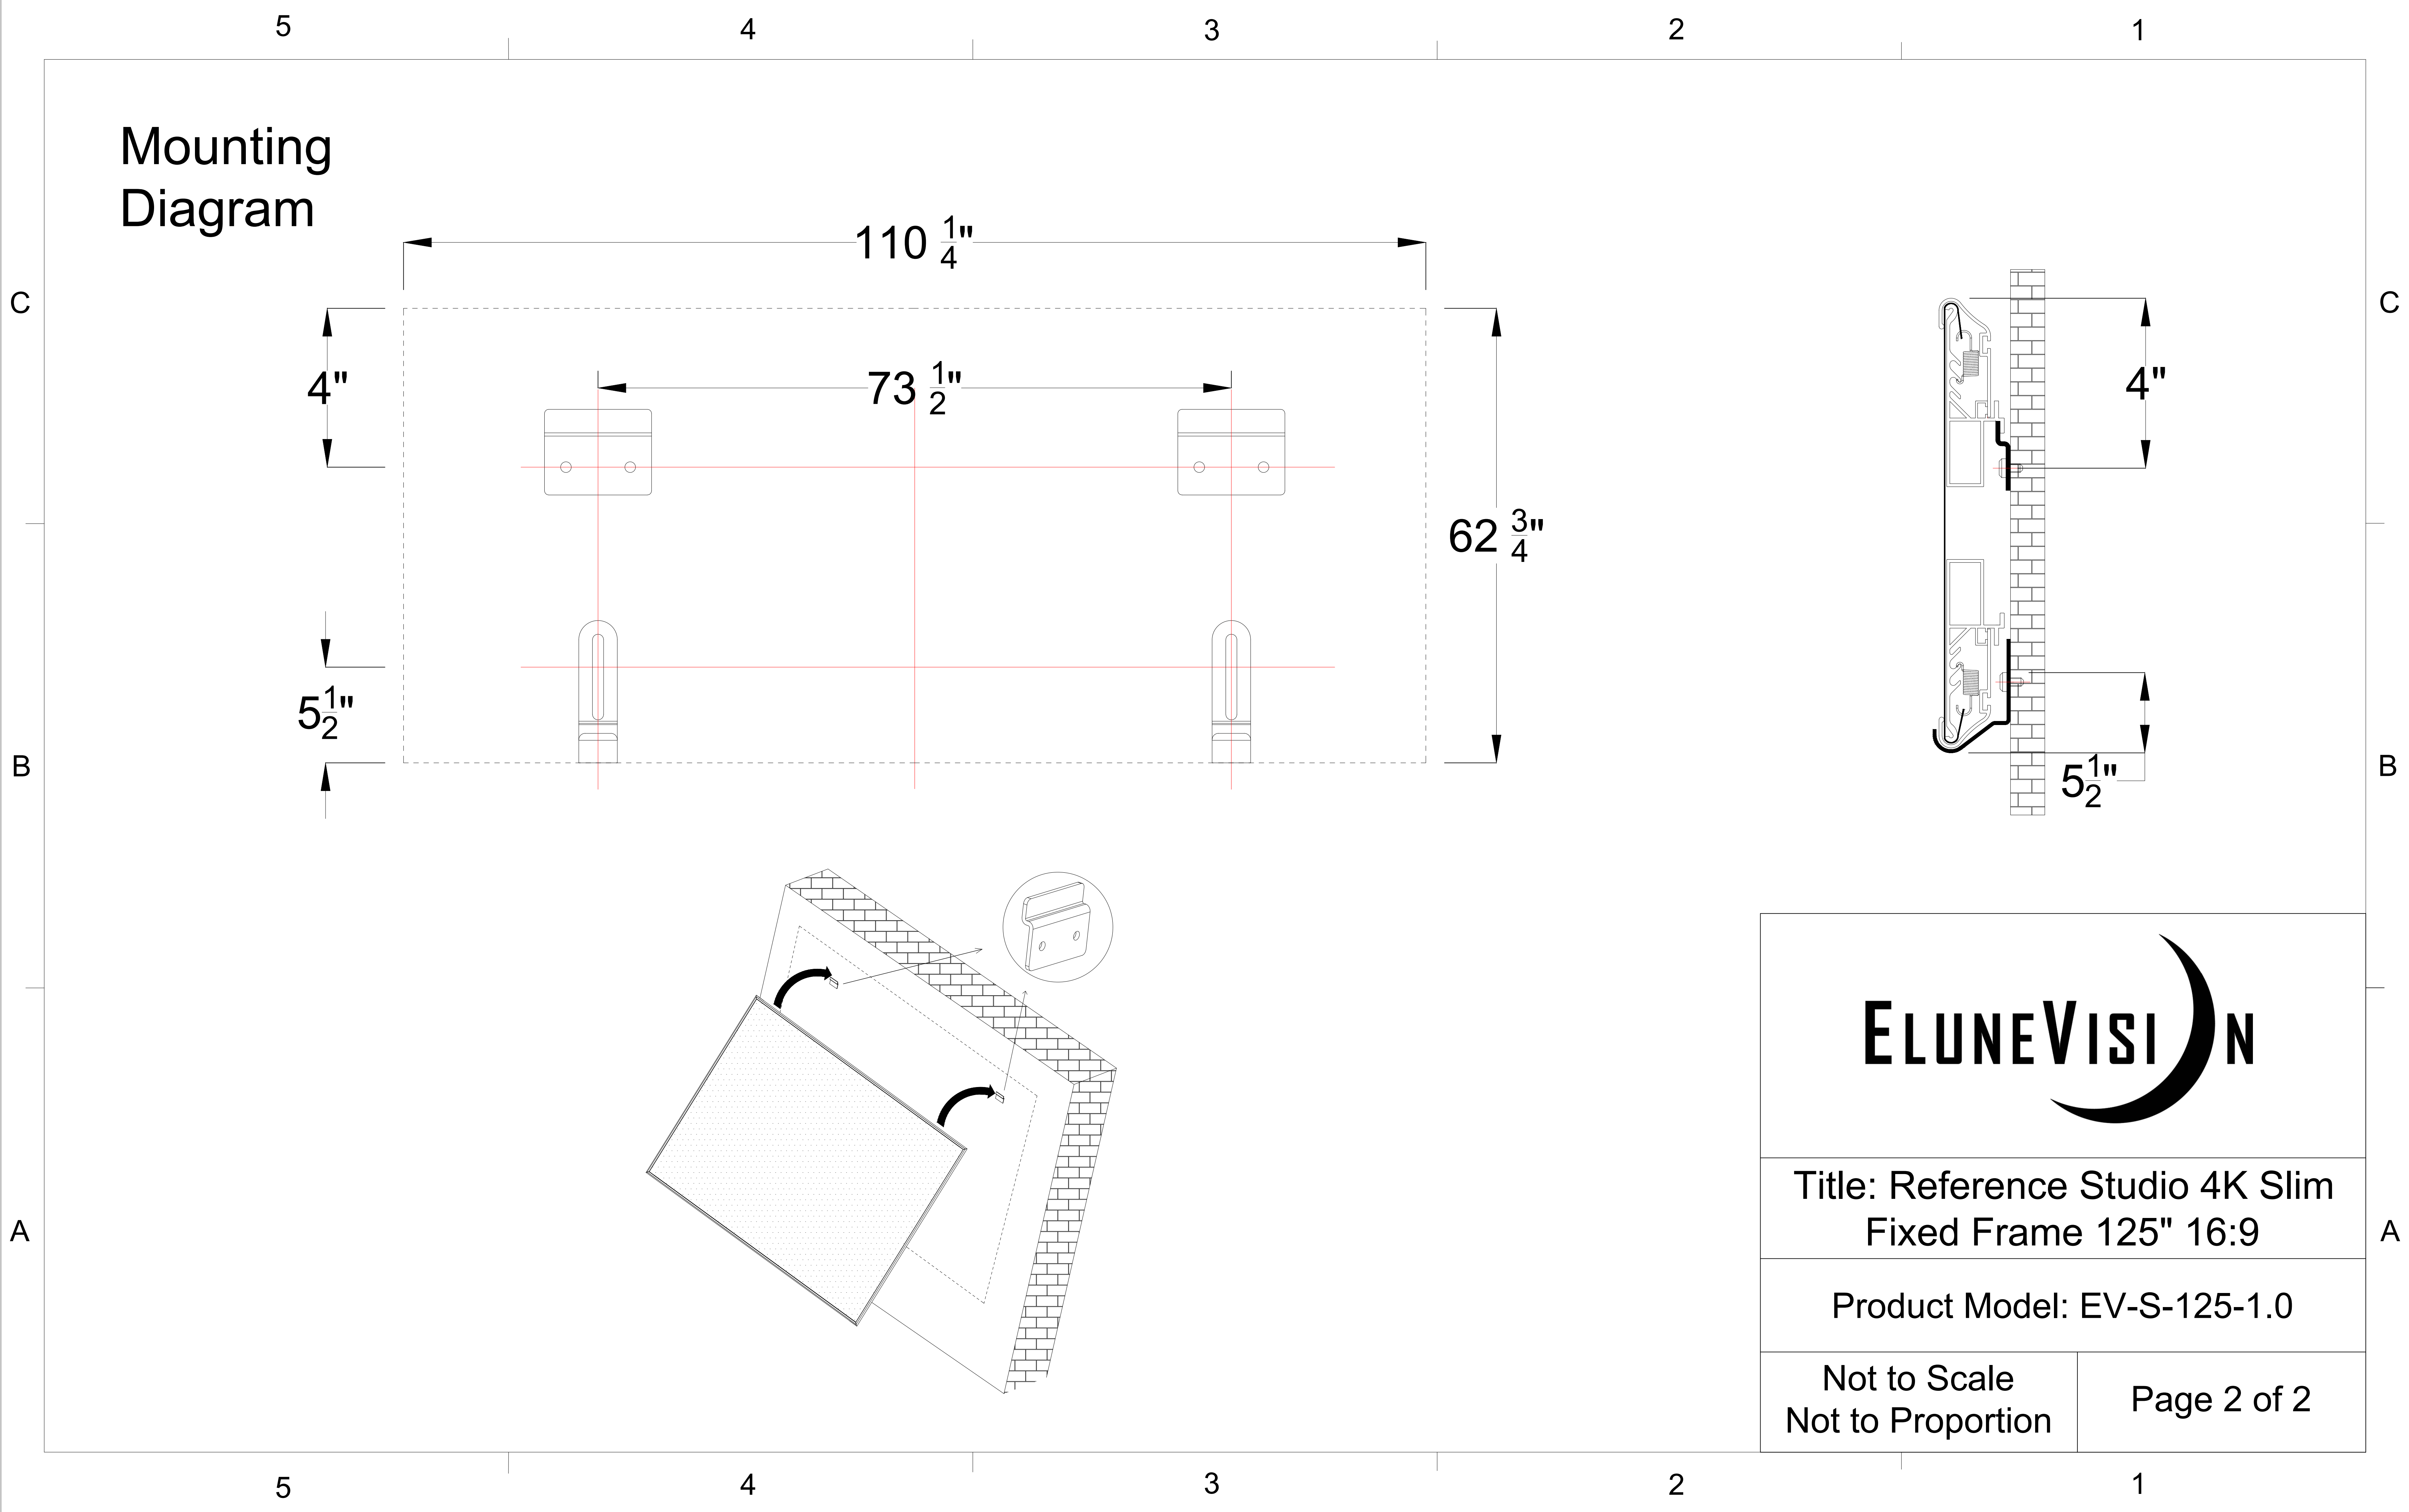

Title: Reference Studio 4K Slim Fixed Frame 125" 16:9	
Product Model: EV-S-125-1.0	
Scale 1:1	Page 1 of 2

Mounting
Diagram

Title: Reference Studio 4K Slim
Fixed Frame 125" 16:9

Product Model: EV-S-125-1.0

Not to Scale
Not to Proportion

Page 2 of 2