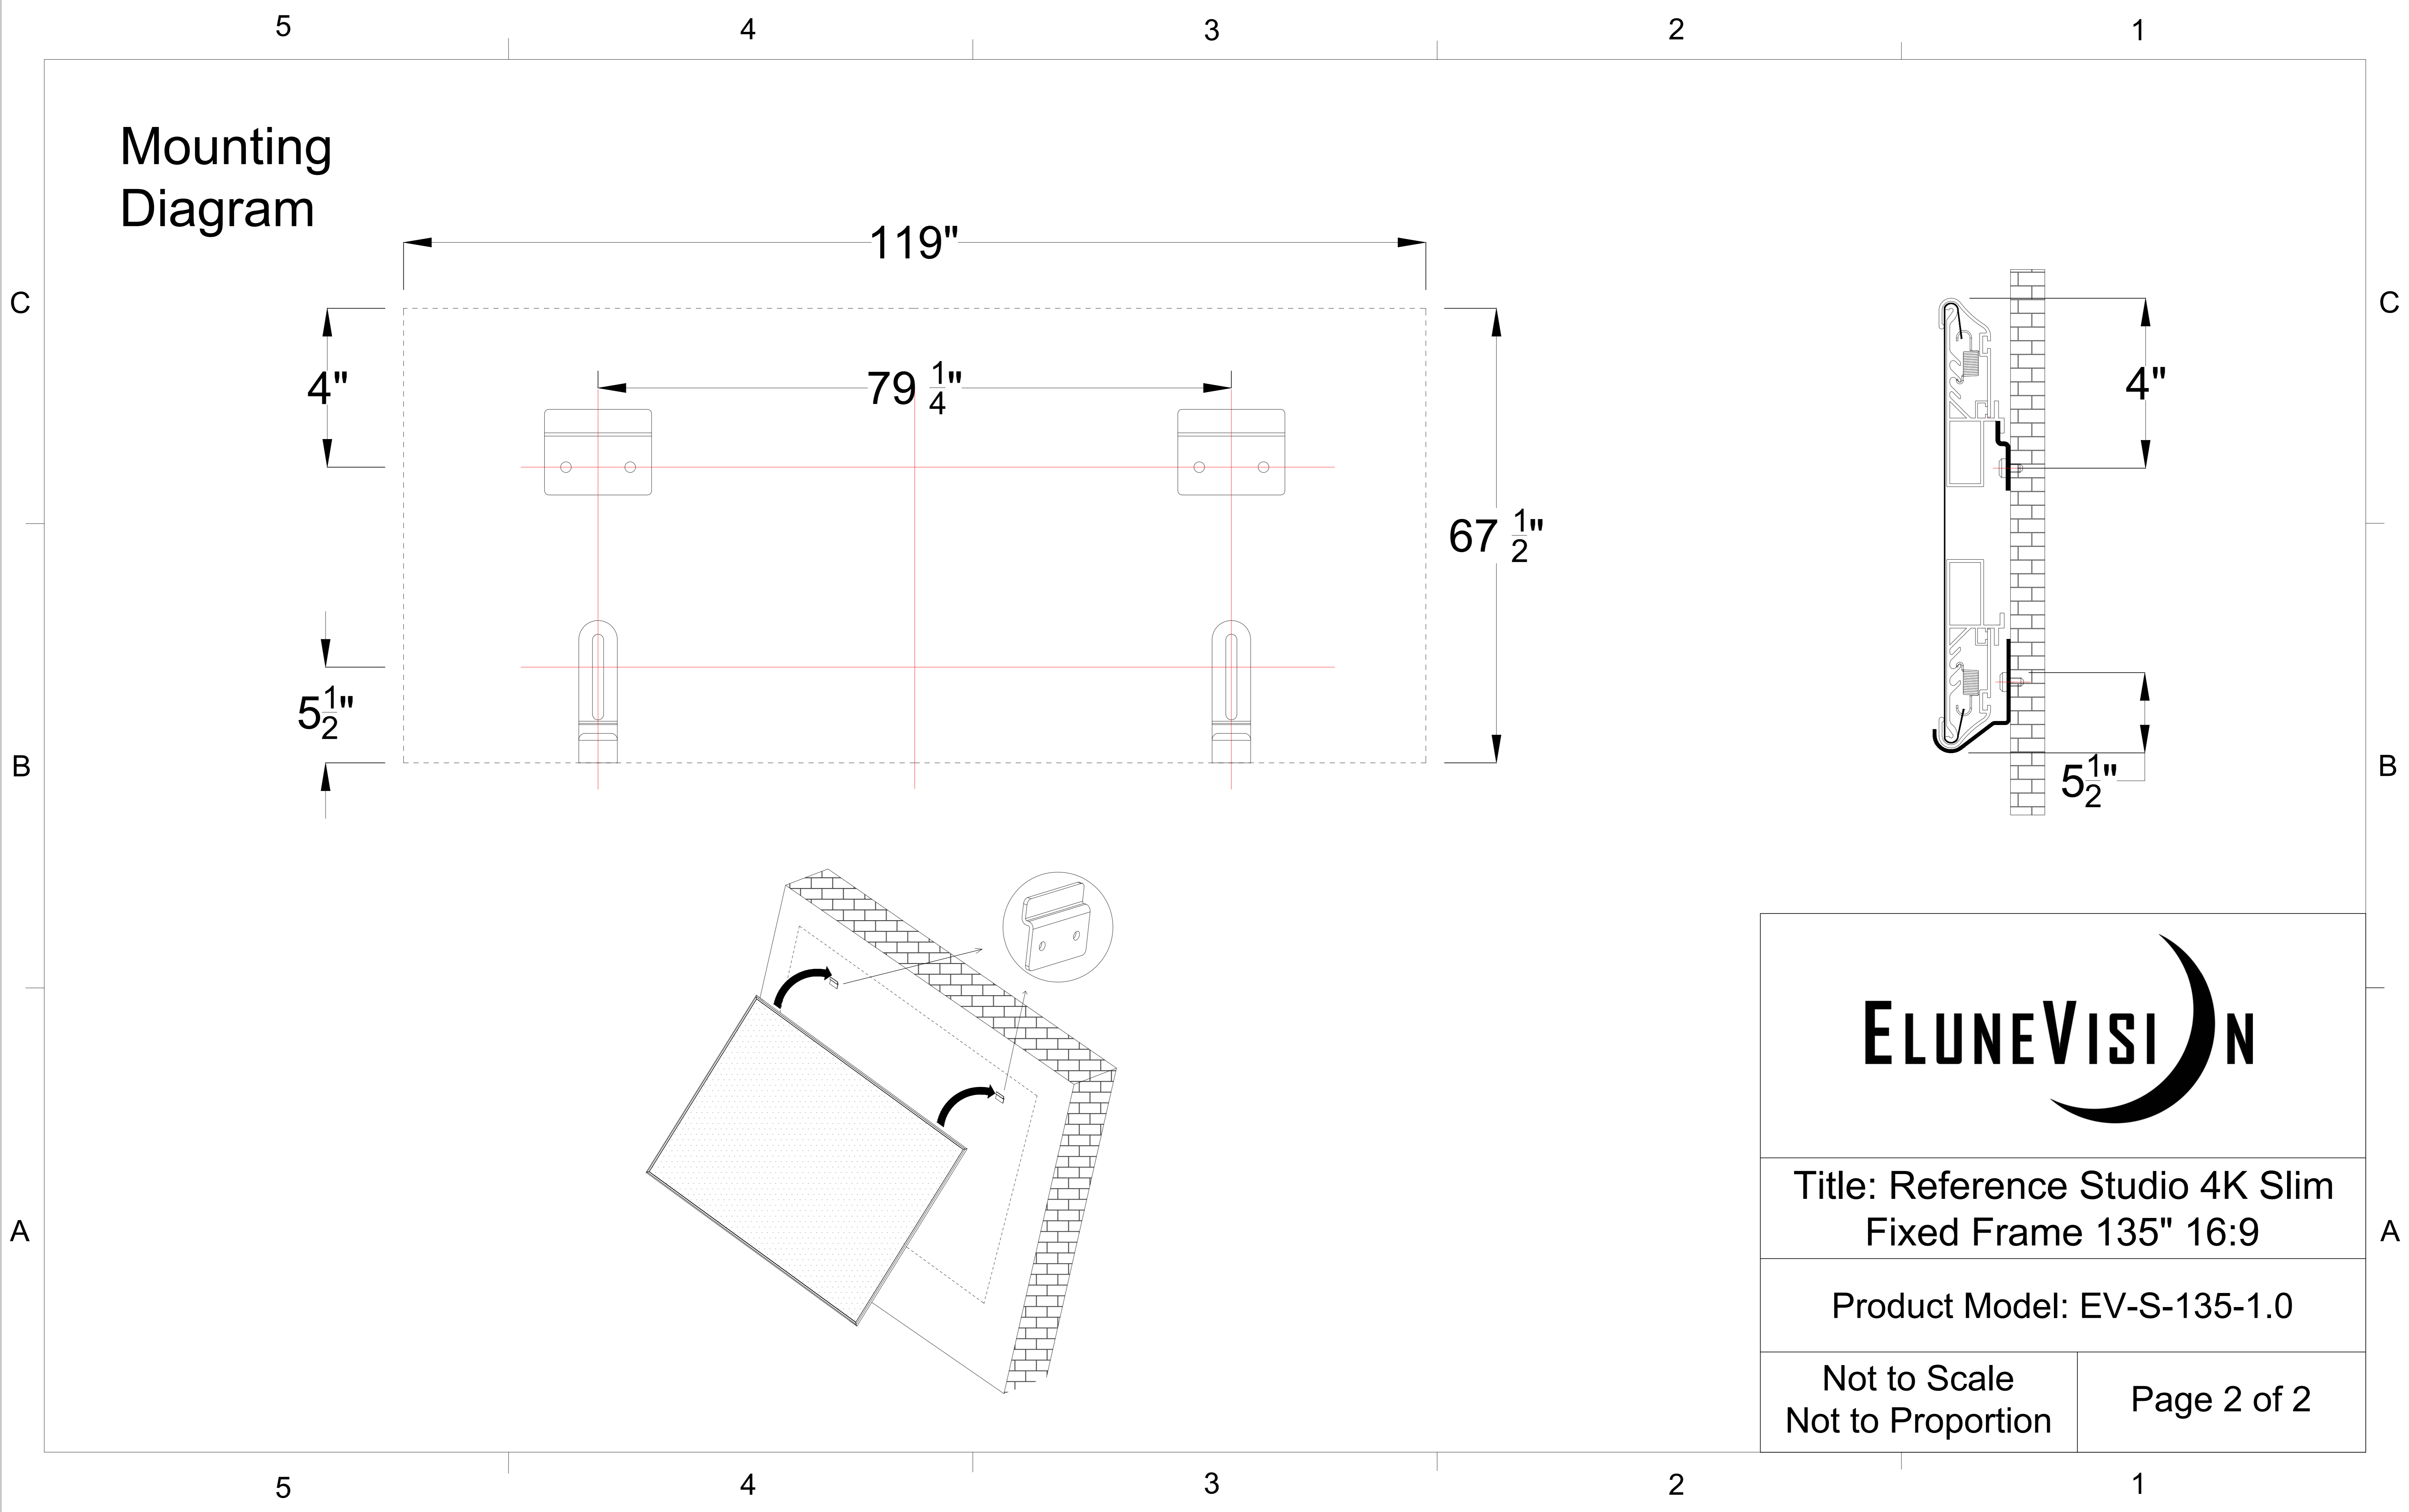

Title: Reference Studio 4K Slim Fixed Frame 135" 16:9	
Product Model: EV-S-135-1.0	
Scale 1:1	Page 1 of 2

Mounting  
Diagram

Title: Reference Studio 4K Slim  
Fixed Frame 135" 16:9

Product Model: EV-S-135-1.0

Not to Scale  
Not to Proportion

Page 2 of 2