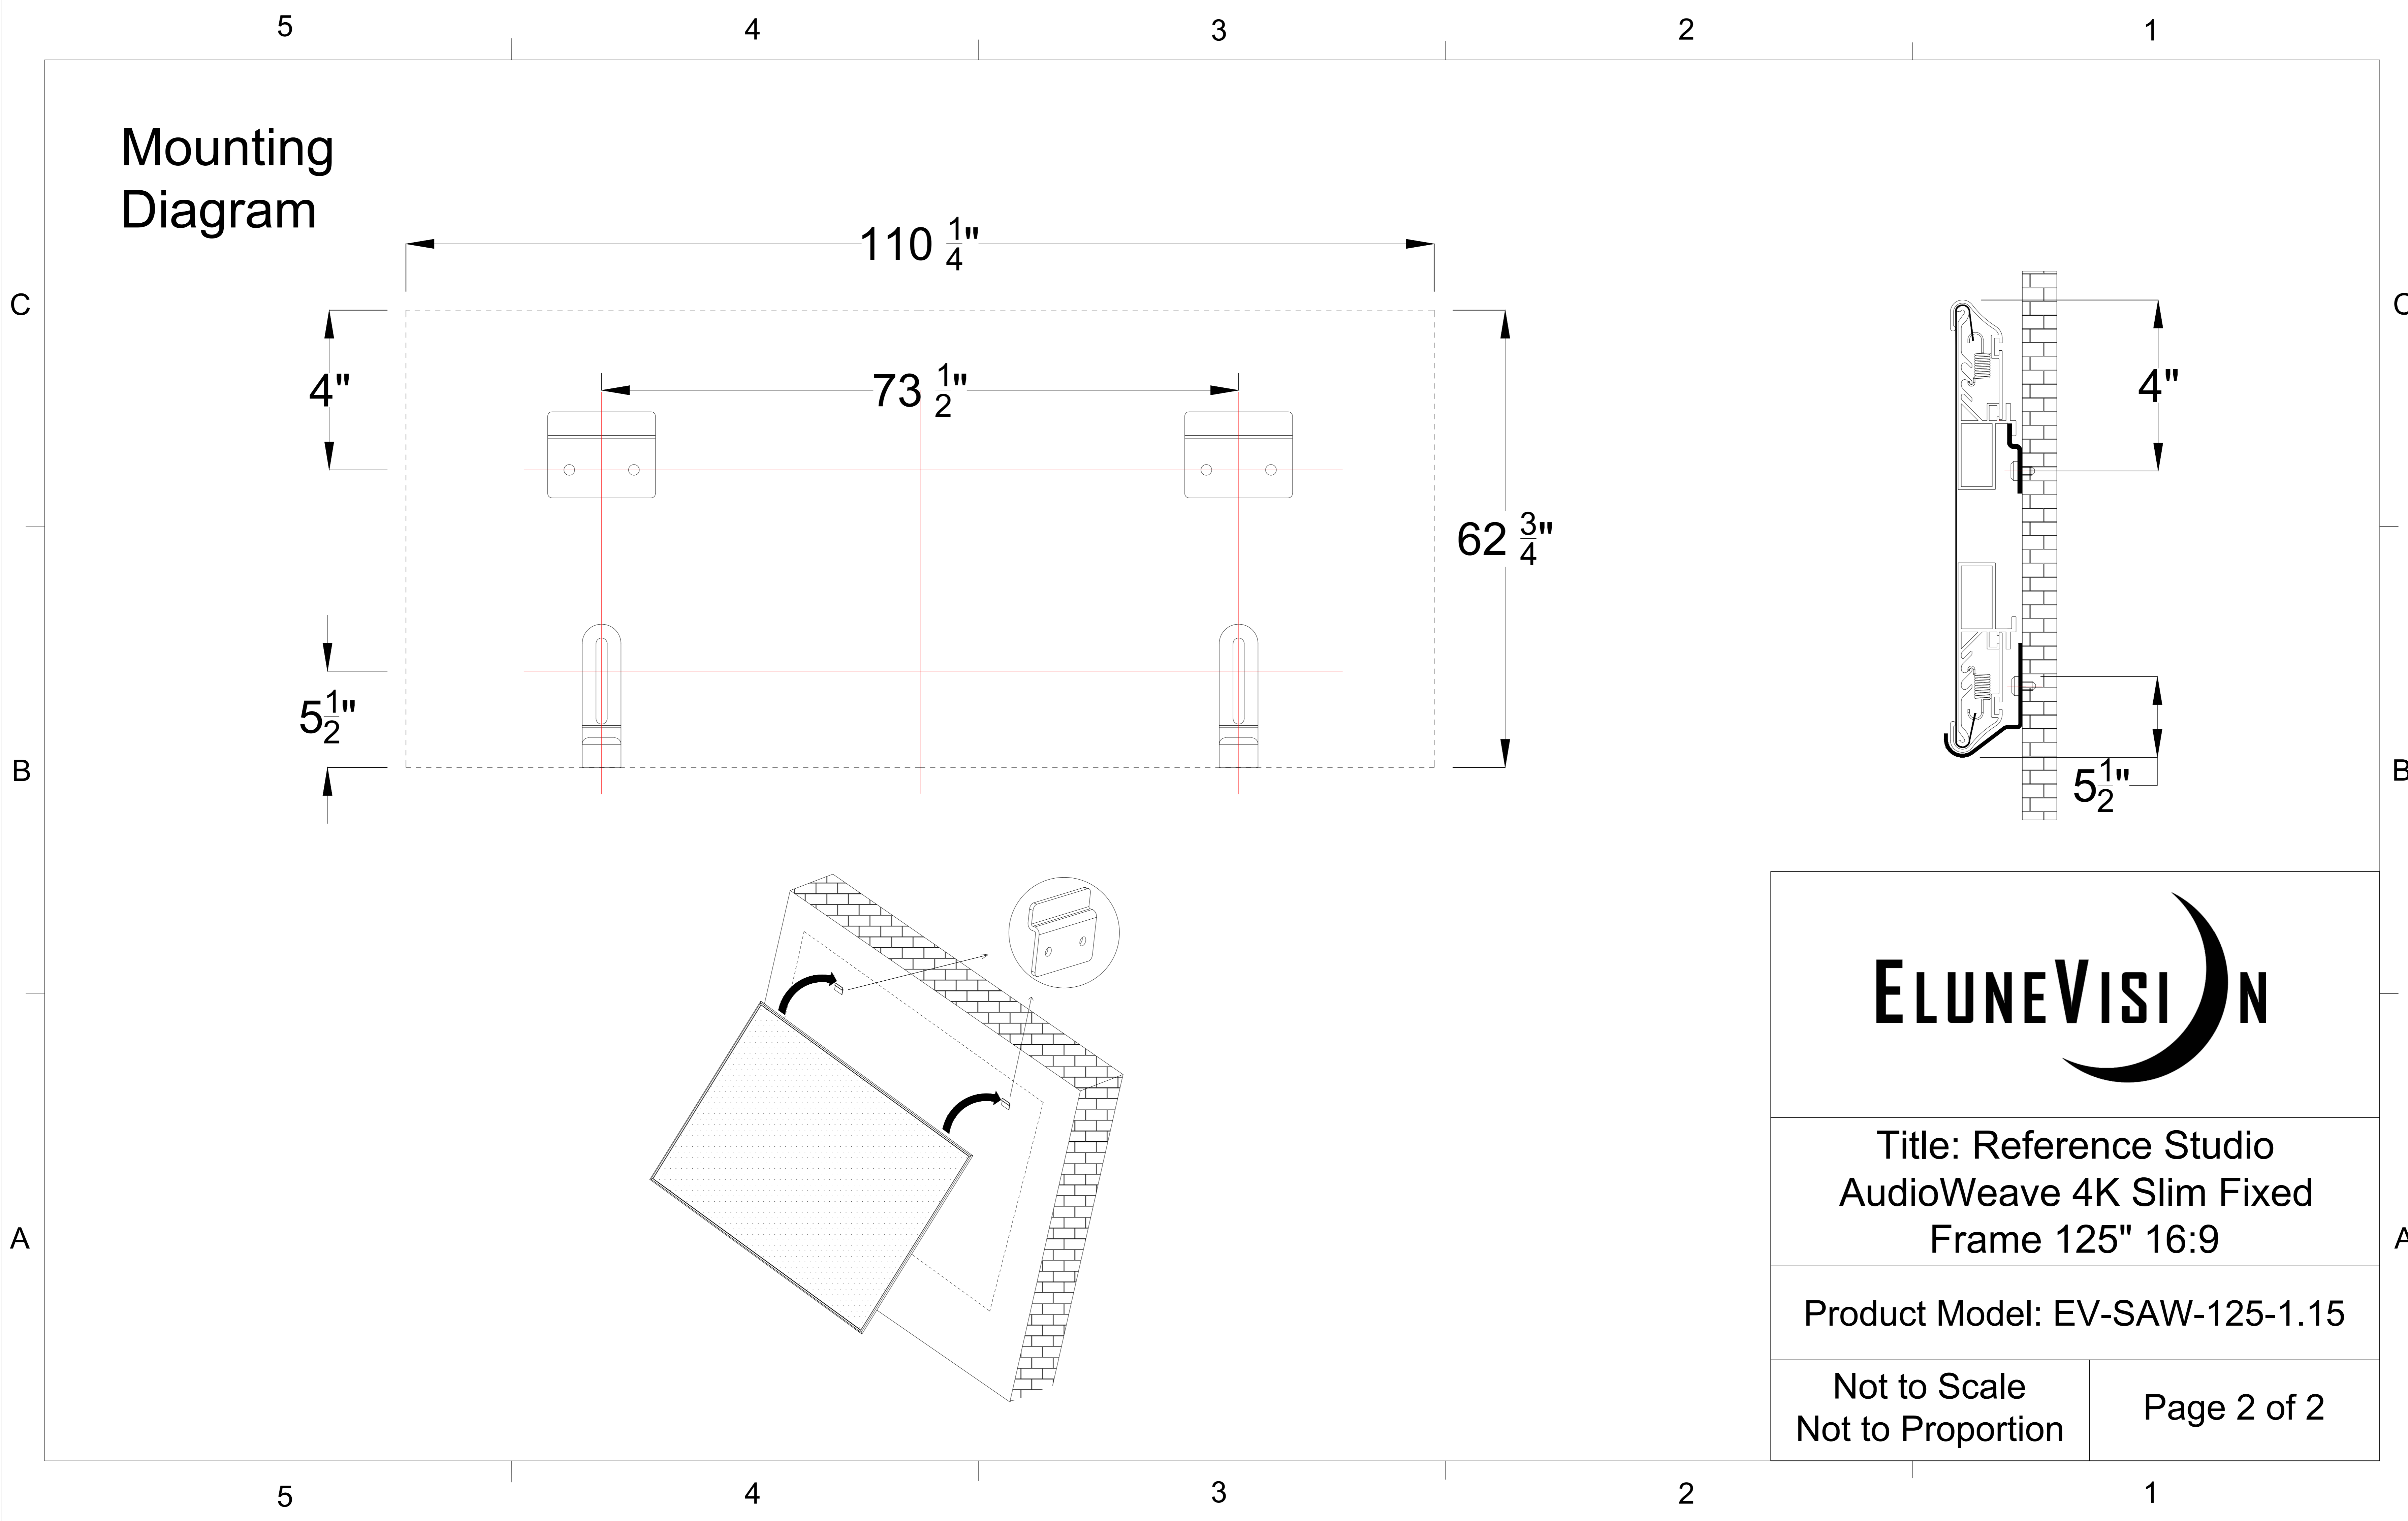

Title: Reference Studio
AudioWeave 4K Slim Fixed
Frame 125" 16:9

Product Model: EV-SAW-125-1.15

Scale 1:1	Page 1 of 2
-----------	-------------

Mounting
Diagram

Title: Reference Studio
AudioWeave 4K Slim Fixed
Frame 125" 16:9

Product Model: EV-SAW-125-1.15

Not to Scale
Not to Proportion

Page 2 of 2