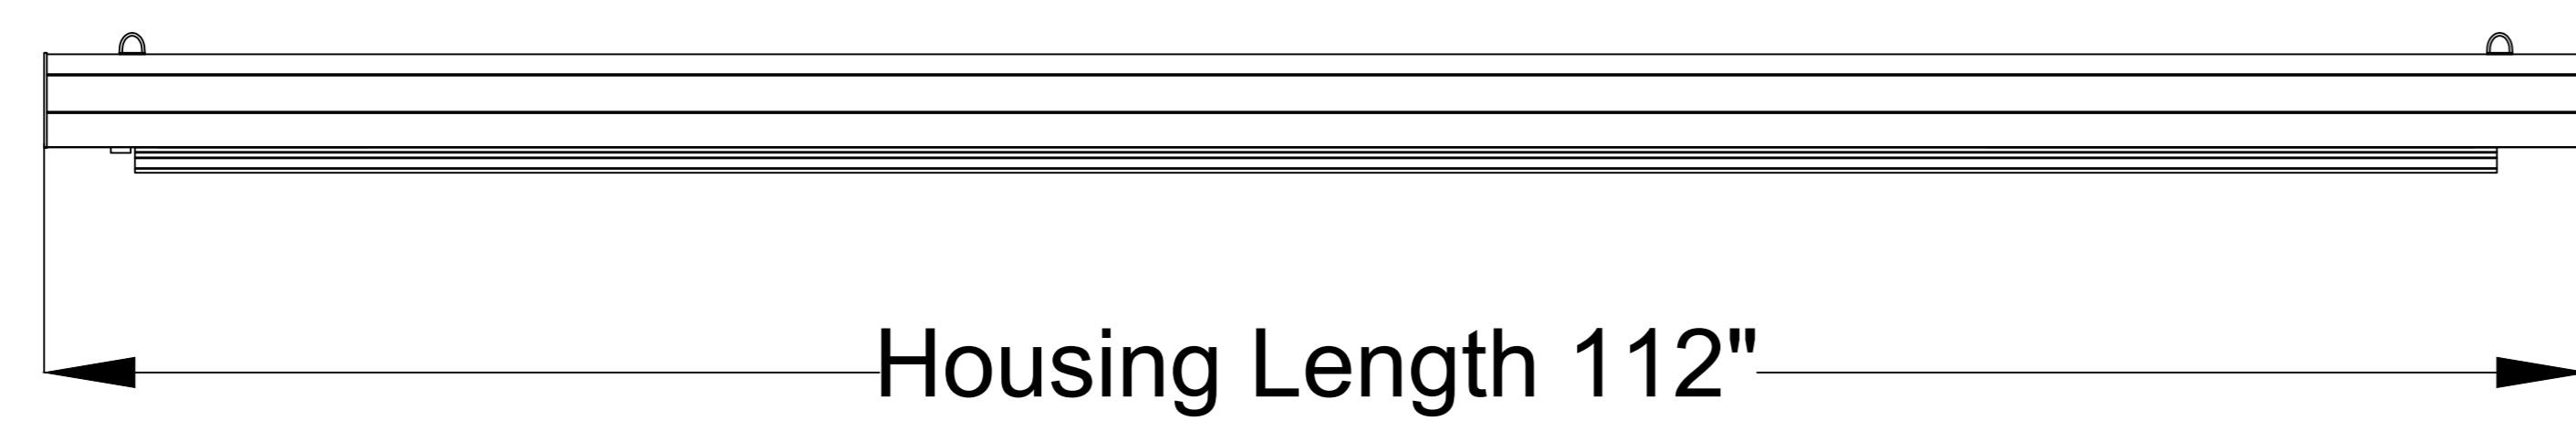

Extended View

Retracted View

Aurora ALR 4K Tab-Tensioned
Motorized Screen 106" 16:9

Product Model: EV-T3-106-1.3

not to scale

Page 1 of 3

Left Side of Housing

Power Cord

- Wired Trigger Port
- Wall Control Port
- Learn Key

Mounting Bracket

Holes for ceiling mount

Lip that latches onto housing

Holes for wall mount

Aurora ALR 4K Tab-Tensioned Motorized Screen 106" 16:9

Product Model: EV-T3-106-1.3

not to scale

Page 2 of 3

Mounting Diagrams

Wall Mount

Ceiling Mount

Hanging Ceiling Mount

Aurora ALR 4K Tab-Tensioned
Motorized Screen 106" 16:9

Product Model: EV-T3-106-1.3