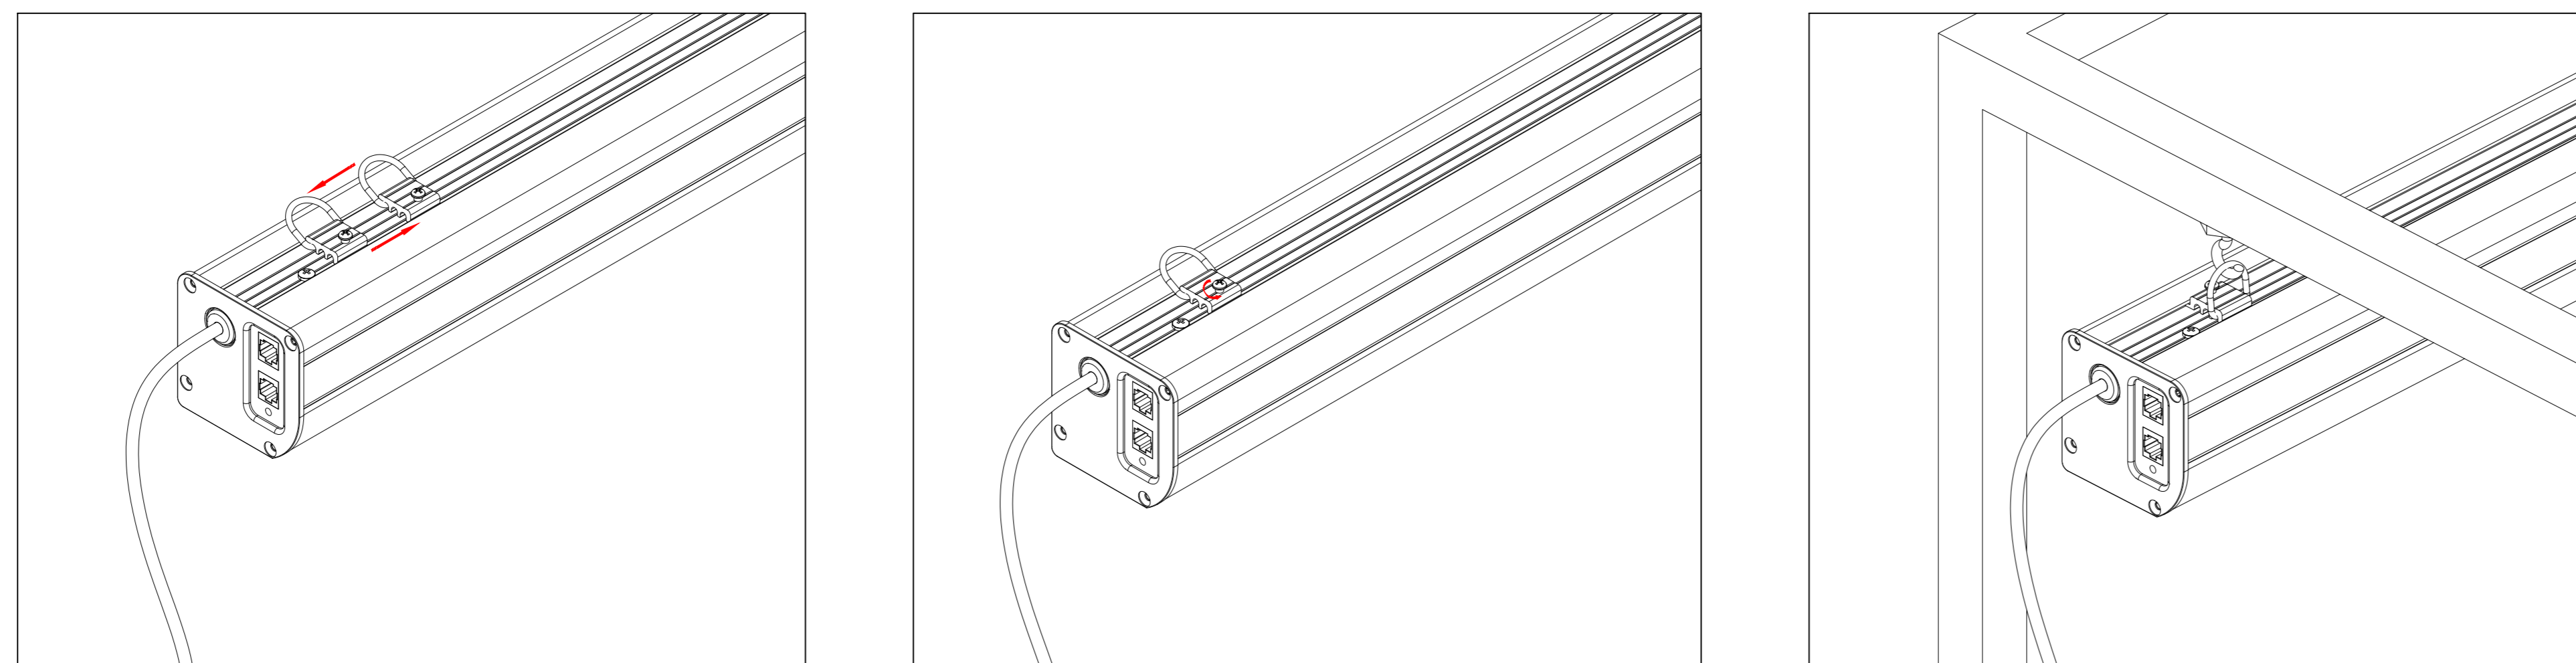

- Wired Trigger Port
- Wall Control Port
- Learn Key

Mounting Bracket

Holes for ceiling mount

Lip that latches onto housing

Holes for wall mount

Aurora ALR 4K Tab-Tensioned Motorized Screen 106" 16:9

Product Model: EV-T3-106-1.3

not to scale

Page 2 of 3

Mounting Diagrams

Wall Mount

Ceiling Mount

Hanging Ceiling Mount

Aurora ALR 4K Tab-Tensioned
Motorized Screen 106" 16:9

Product Model: EV-T3-106-1.3