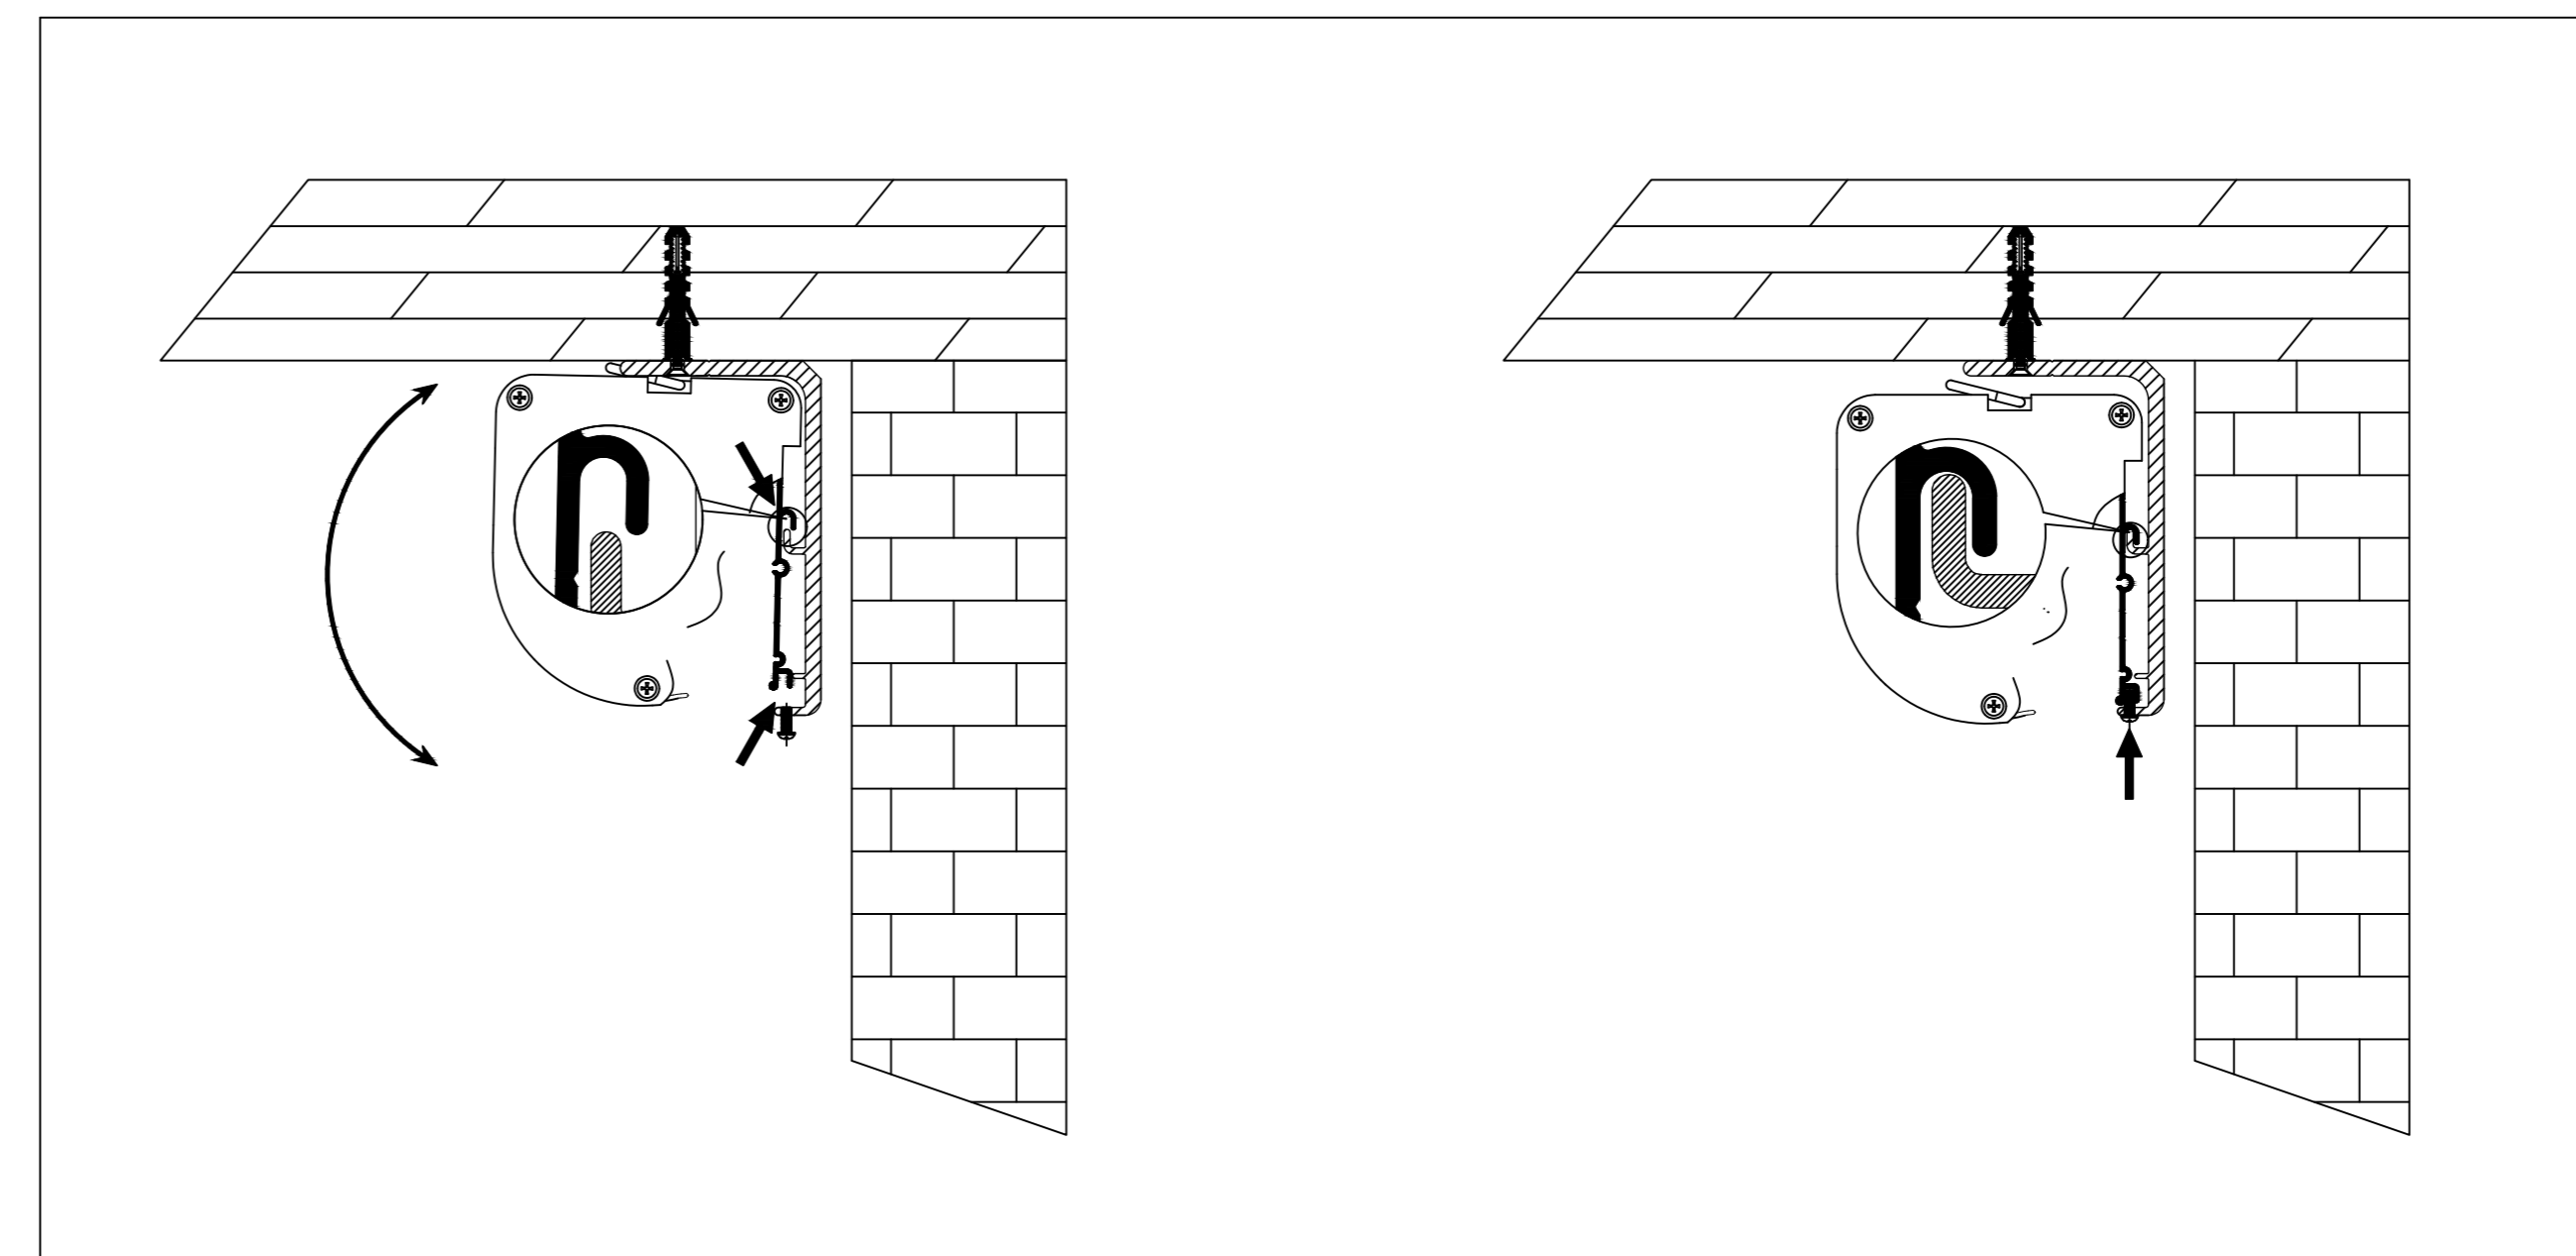

- Wired Trigger Port
- Wall Control Port
- Learn Key

Mounting Bracket

Holes for ceiling mount

Lip that latches onto housing

Holes for wall mount

Aurora ALR 4K Tab-Tensioned Motorized Screen 106" 16:9

Product Model: EV-T3-106-1.3

not to scale

Page 2 of 3

Mounting Diagrams

Wall Mount

Ceiling Mount

Hanging Ceiling Mount

Aurora ALR 4K Tab-Tensioned
Motorized Screen 106" 16:9

Product Model: EV-T3-106-1.3