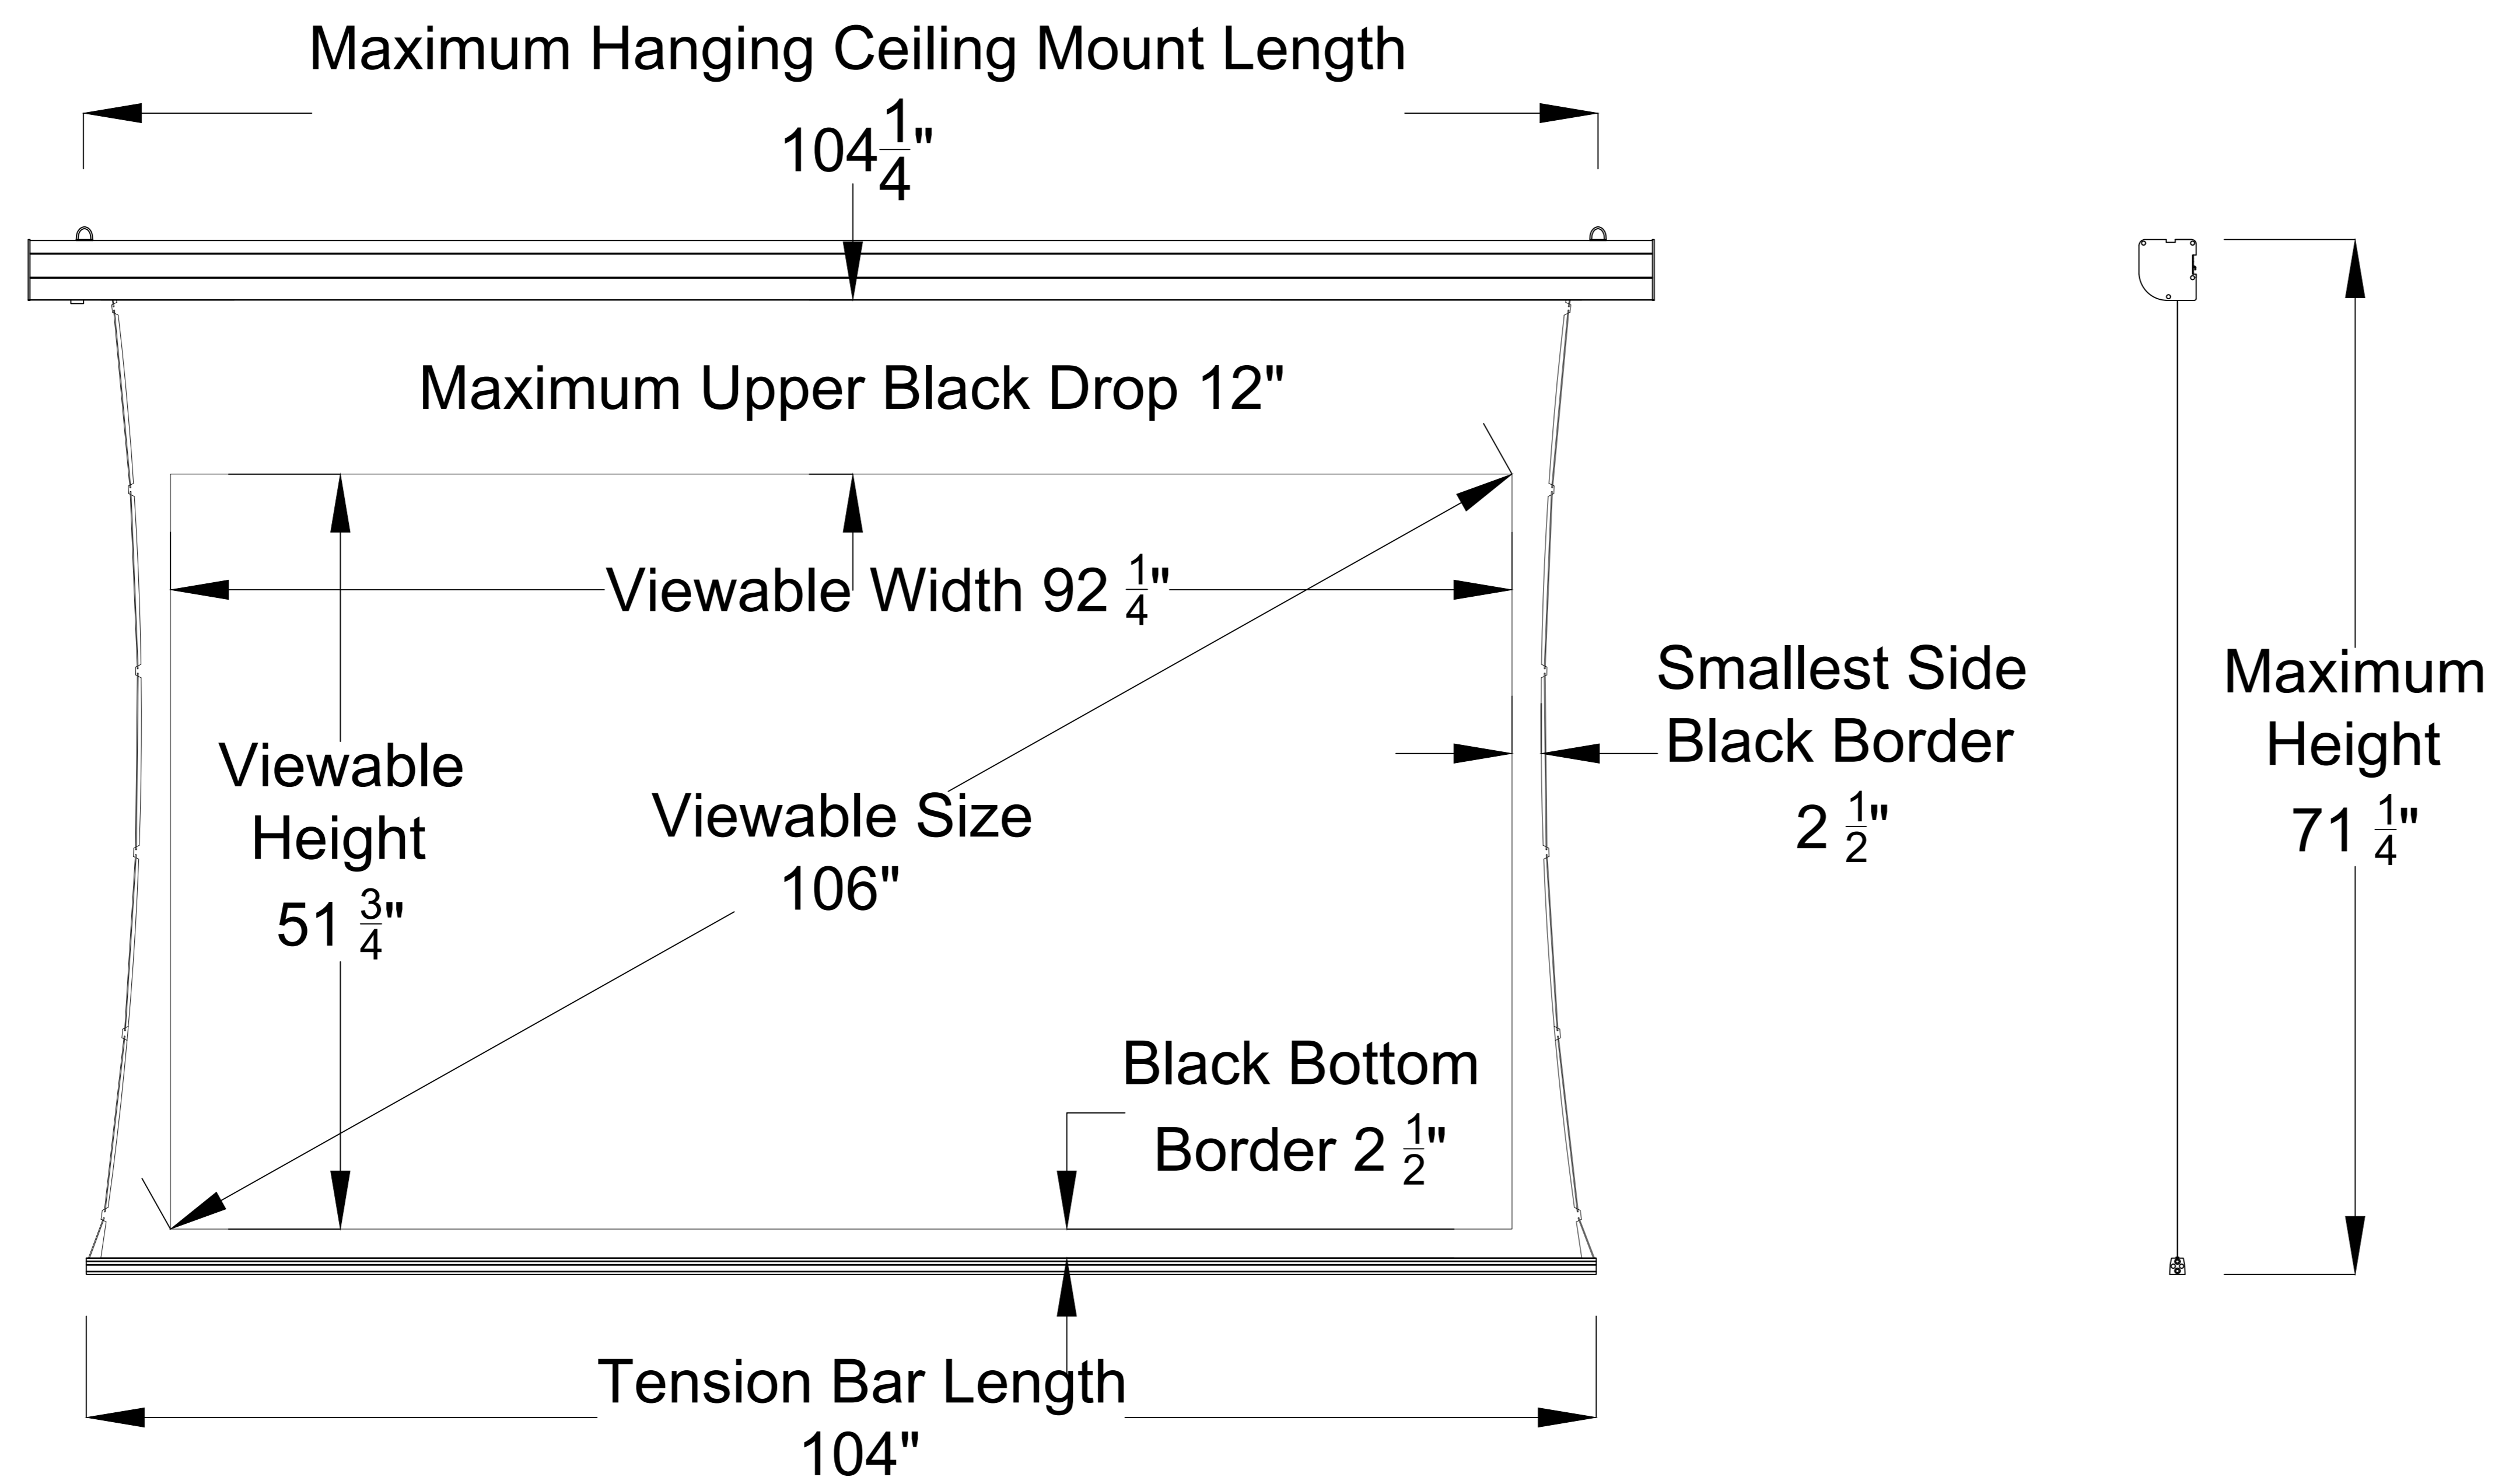

Extended View

Retracted View

Aurora ALR 4K Tab-Tensioned
Motorized Screen 106" 16:9

Product Model: EV-T3-106-1.3

not to scale

Page 1 of 3

Left Side of Housing

Power Cord

- Wired Trigger Port
- Wall Control Port
- Learn Key

Mounting Bracket

Holes for ceiling mount

Lip that latches onto housing

Holes for wall mount

Aurora ALR 4K Tab-Tensioned Motorized Screen 106" 16:9

Product Model: EV-T3-106-1.3

not to scale

Page 2 of 3

Mounting Diagrams

Wall Mount

Ceiling Mount

Hanging Ceiling Mount

Aurora ALR 4K Tab-Tensioned
Motorized Screen 106" 16:9

Product Model: EV-T3-106-1.3

not to scale

Page 3 of 3