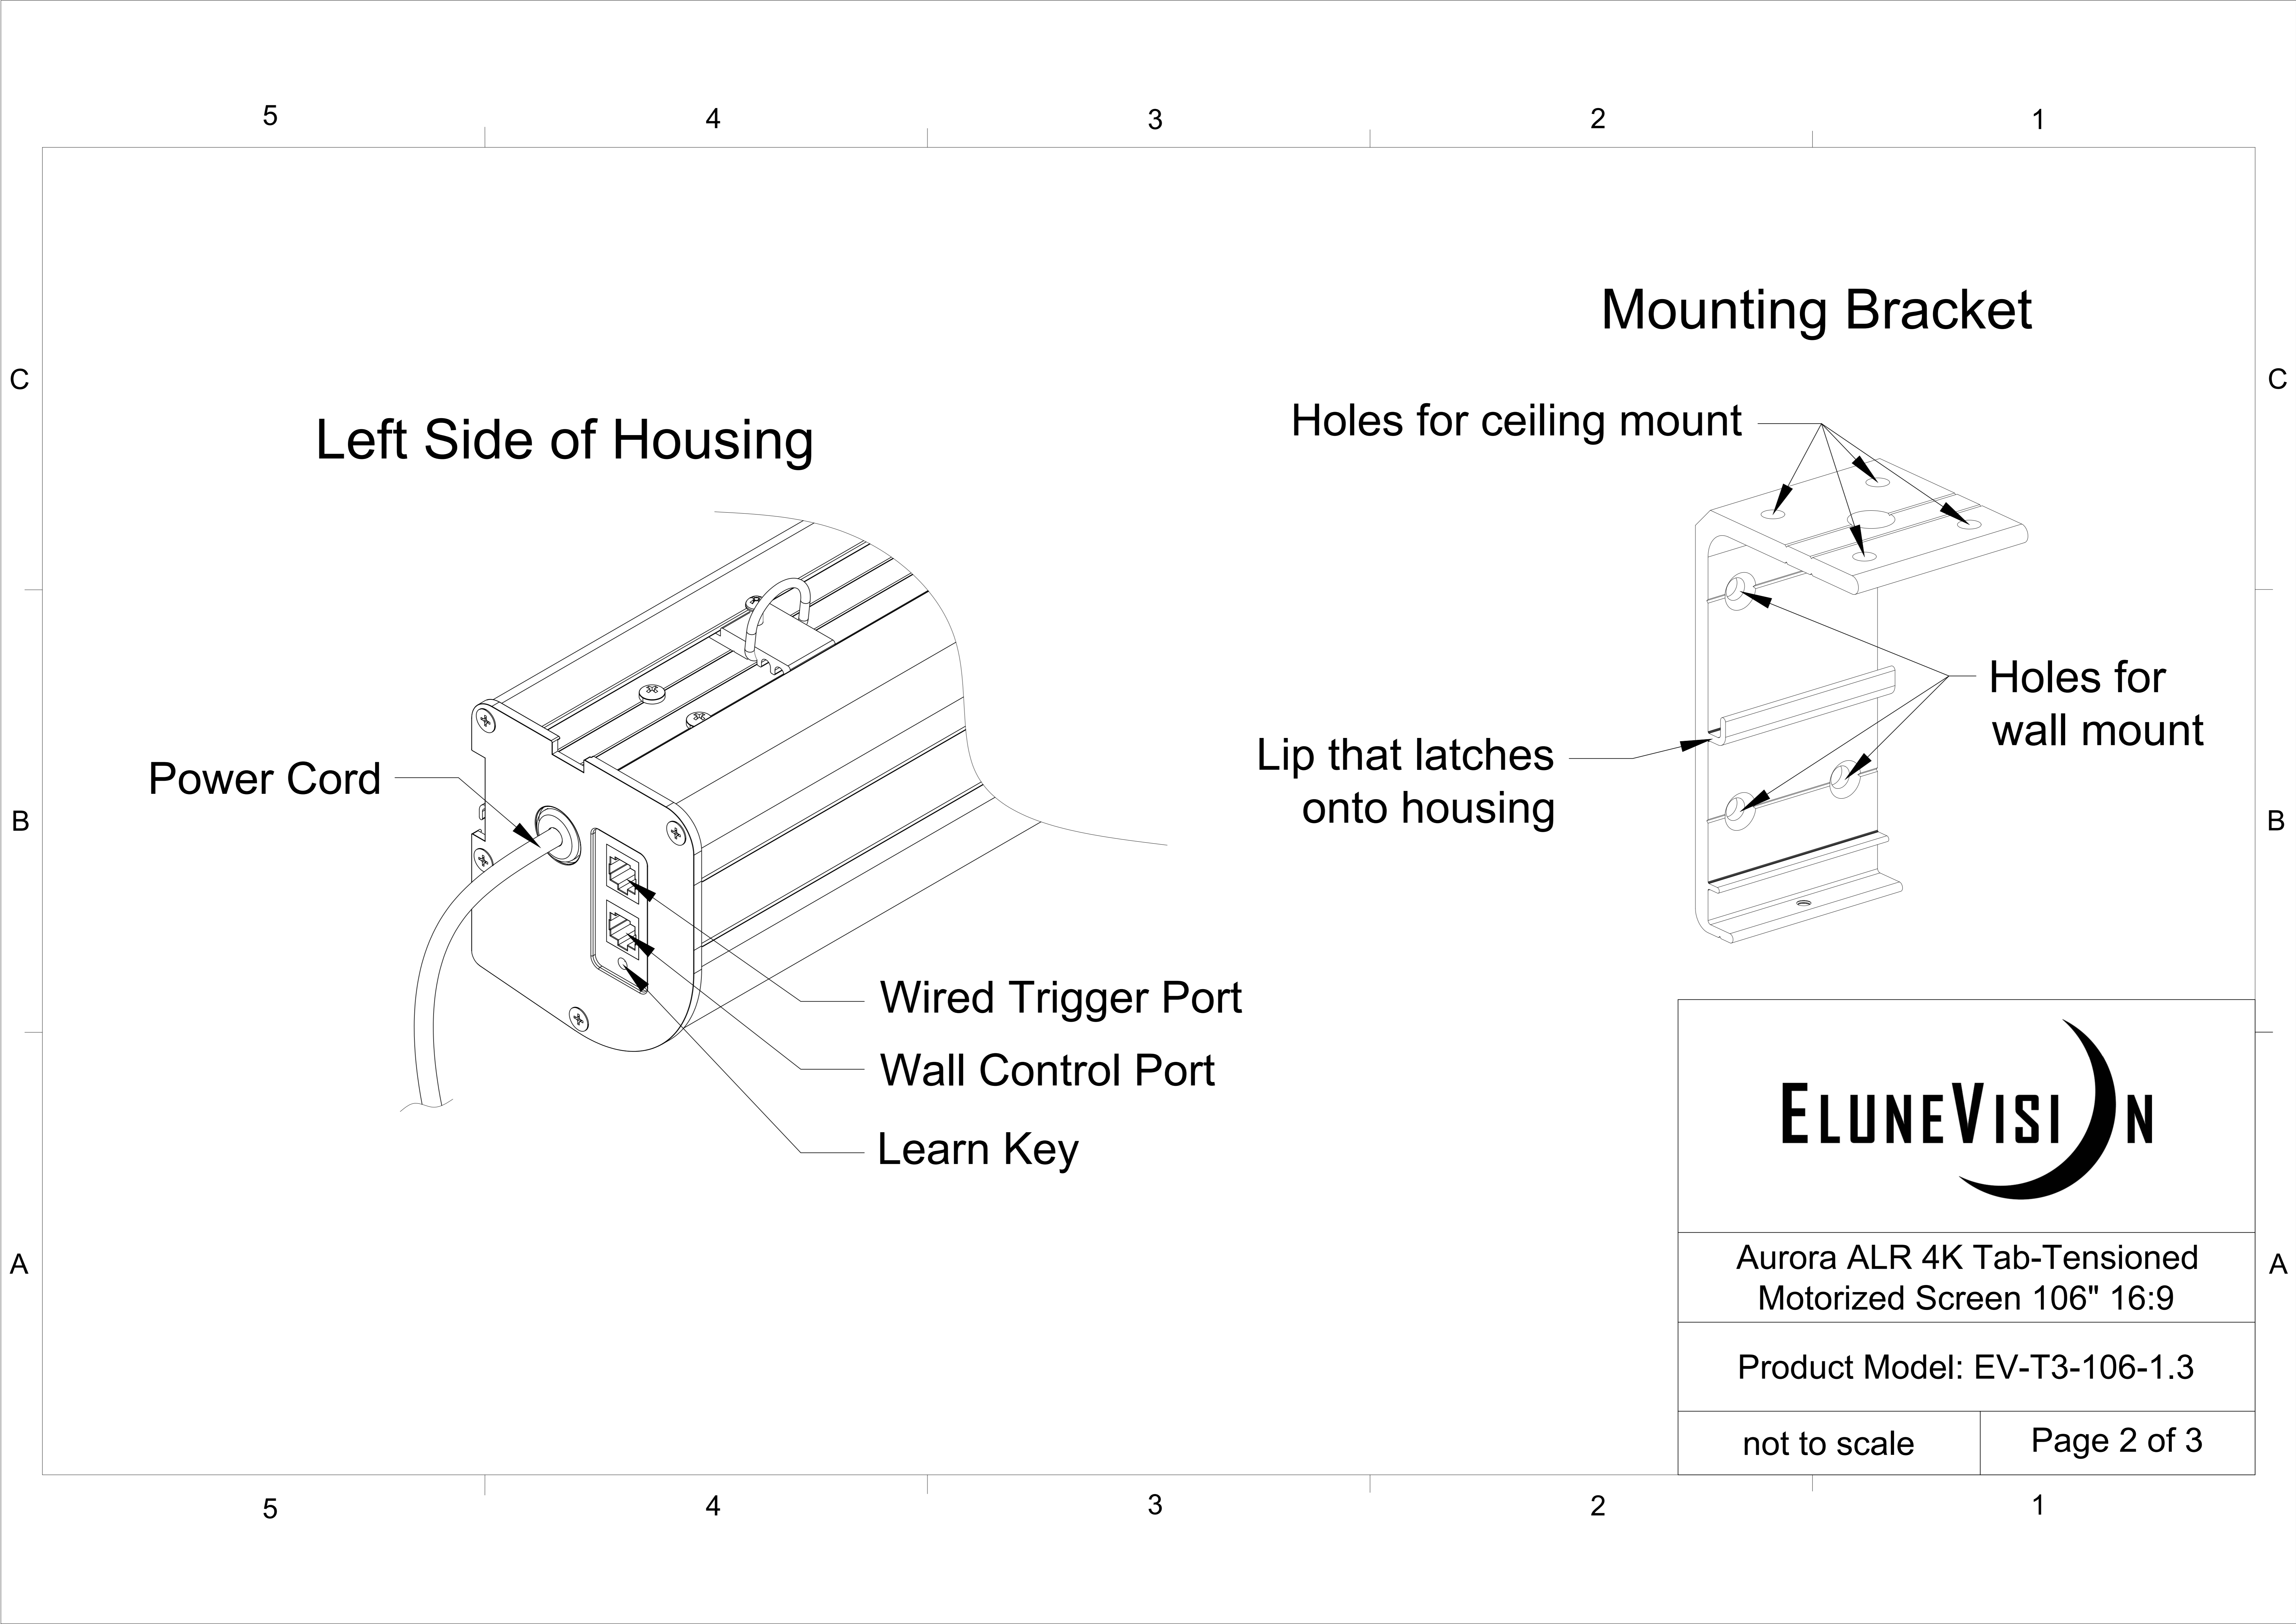

Extended View

Retracted View

Aurora ALR 4K Tab-Tensioned
Motorized Screen 106" 16:9

Product Model: EV-T3-106-1.3

not to scale

Page 1 of 3

Left Side of Housing

Power Cord

- Wired Trigger Port
- Wall Control Port
- Learn Key

Mounting Bracket

Holes for ceiling mount

Lip that latches onto housing

Holes for wall mount

Aurora ALR 4K Tab-Tensioned Motorized Screen 106" 16:9

Product Model: EV-T3-106-1.3

not to scale

Page 2 of 3

Mounting Diagrams

Wall Mount

Ceiling Mount

Hanging Ceiling Mount

Aurora ALR 4K Tab-Tensioned
Motorized Screen 106" 16:9

Product Model: EV-T3-106-1.3