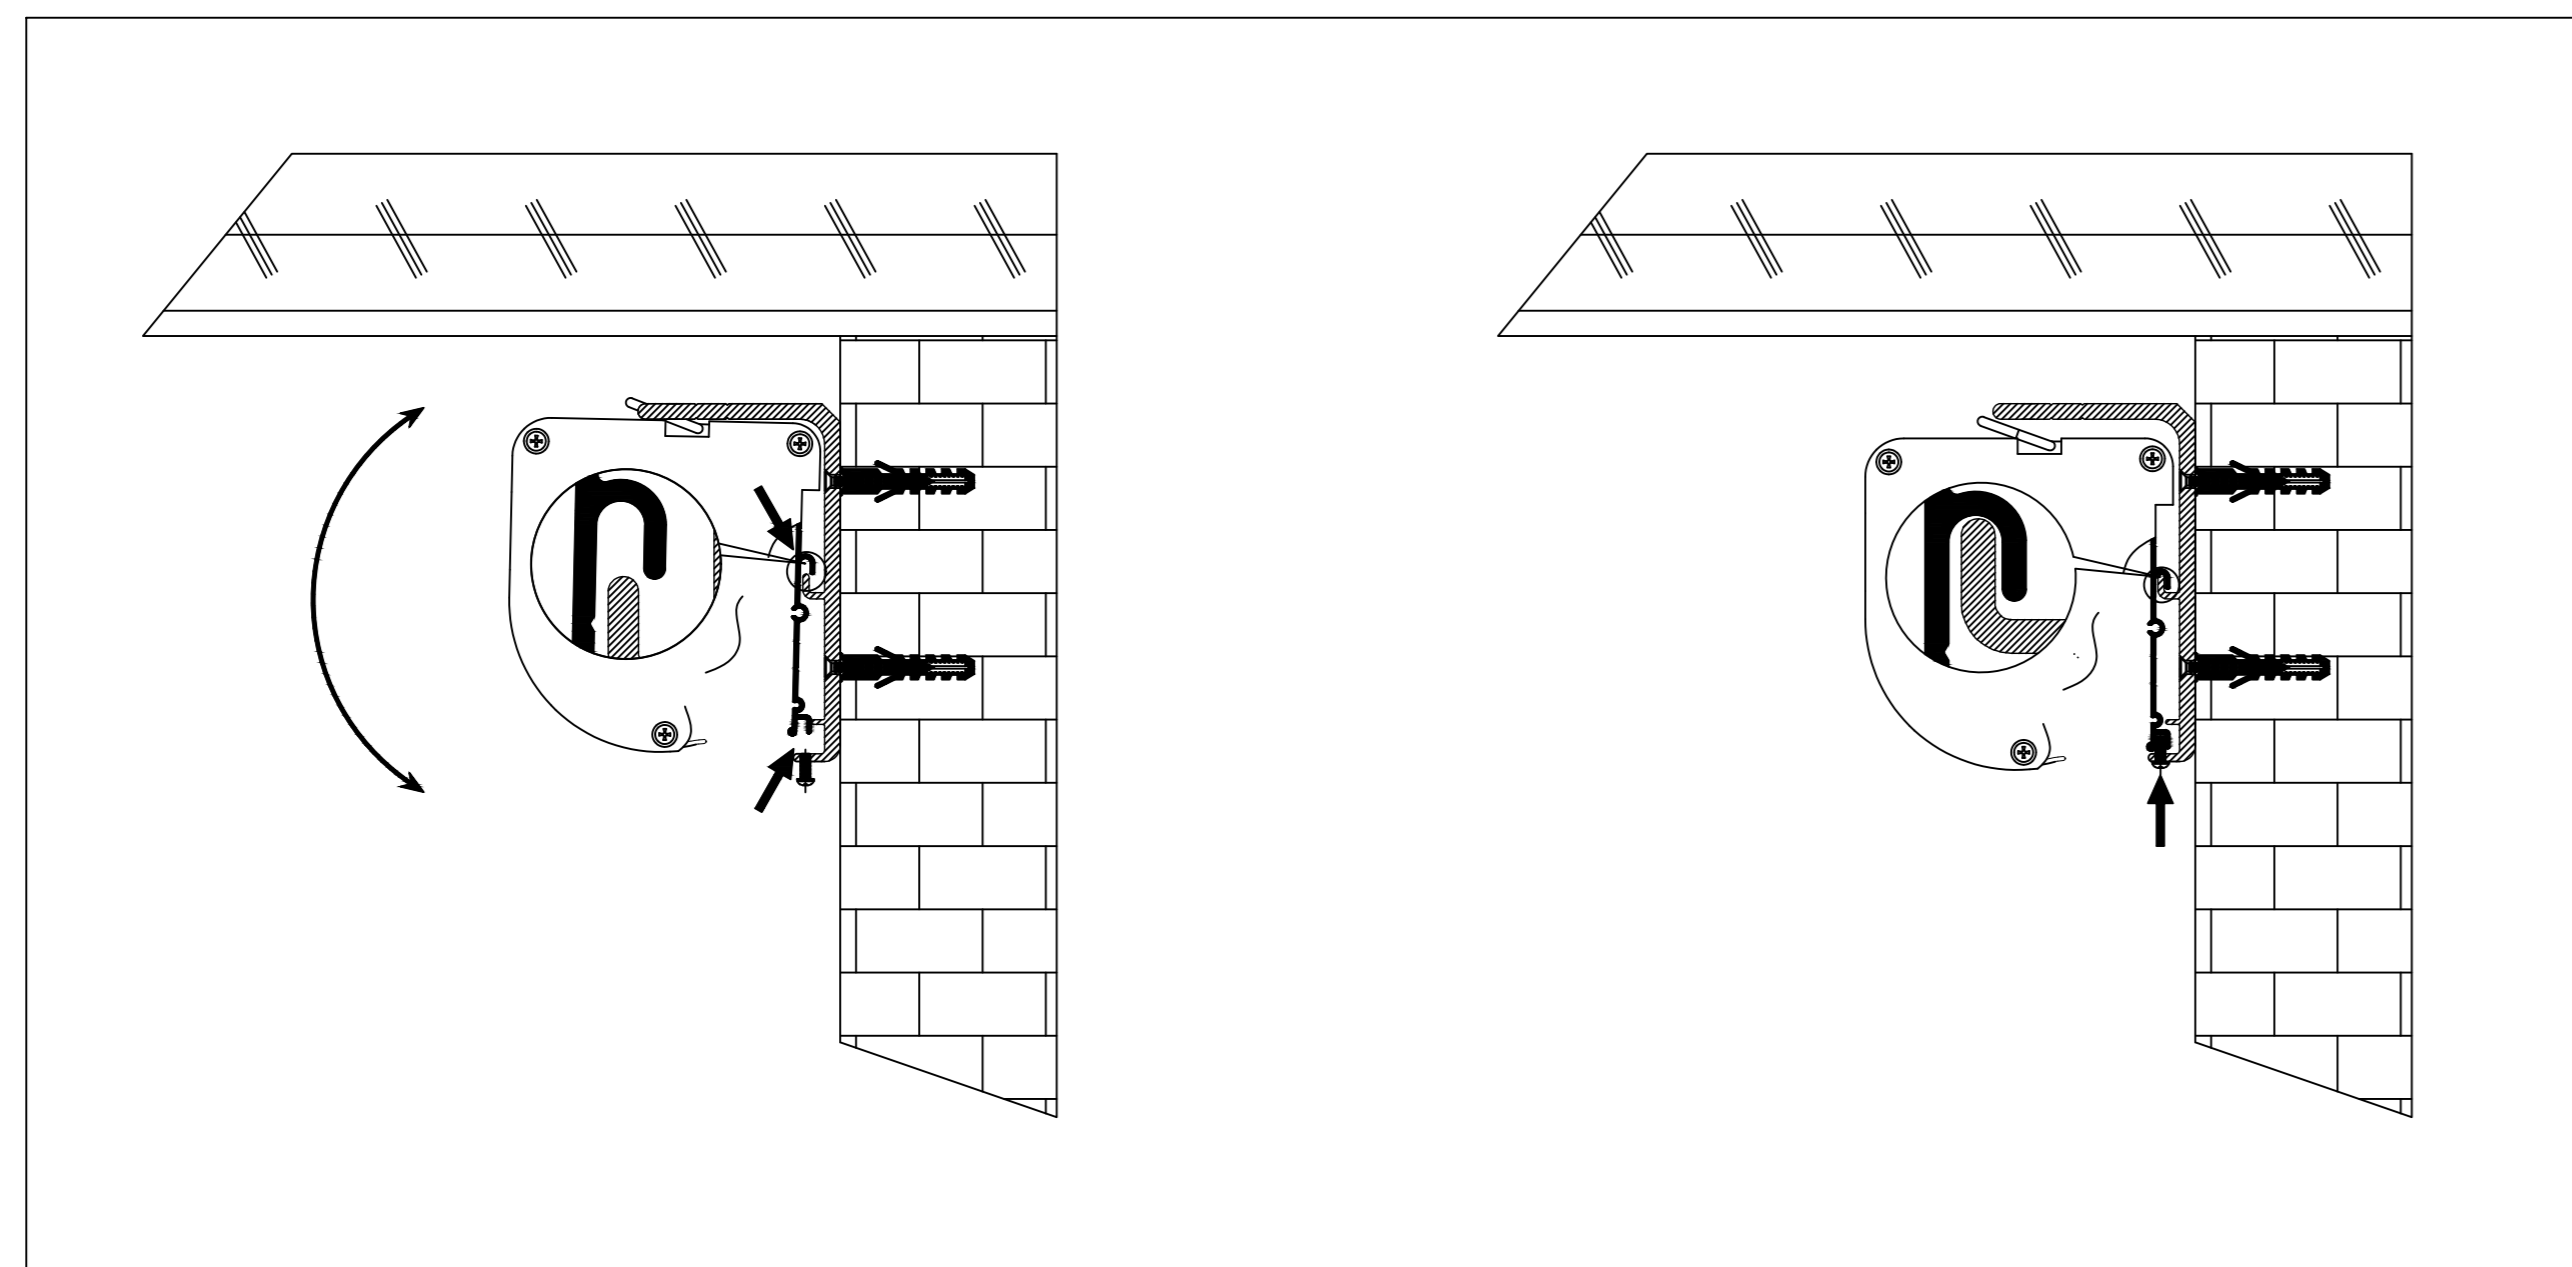

- Wired Trigger Port
- Wall Control Port
- Learn Key

Mounting Bracket

Holes for ceiling mount

Lip that latches onto housing

Holes for wall mount

Aurora ALR 4K Tab-Tensioned Motorized Screen 106" 16:9

Product Model: EV-T3-106-1.3

not to scale

Page 2 of 3

Mounting Diagrams

Wall Mount

Ceiling Mount

Hanging Ceiling Mount

Aurora ALR 4K Tab-Tensioned
Motorized Screen 106" 16:9

Product Model: EV-T3-106-1.3