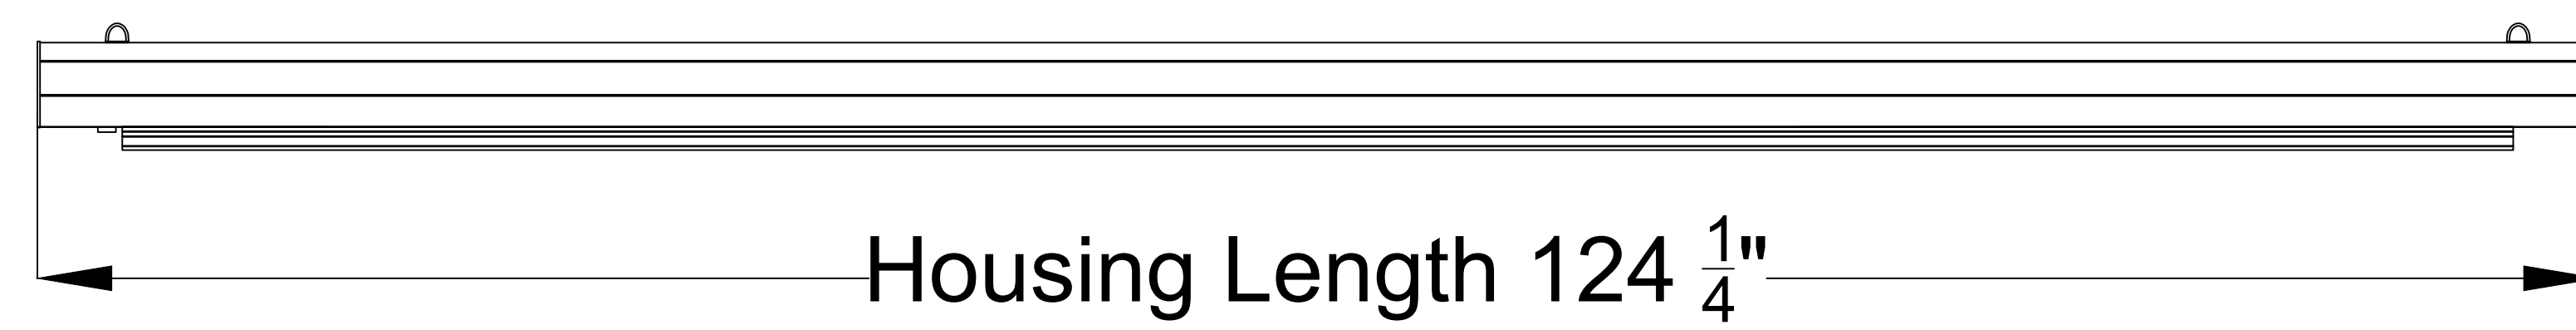

Extended View

Retracted View

Aurora ALR 4K Tab-Tensioned
Motorized Screen 120" 16:9

Product Model: EV-T3-120-1.3

not to scale

Page 1 of 3

Left Side of Housing

Power Cord

Wired Trigger Port

Wall Control Port

Learn Key

Mounting Bracket

Holes for ceiling mount

Lip that latches onto housing

Holes for wall mount

Aurora ALR 4K Tab-Tensioned Motorized Screen 120" 16:9

Product Model: EV-T3-120-1.3

not to scale

Page 2 of 3

Mounting Diagrams

Wall Mount

Ceiling Mount

Hanging Ceiling Mount

Aurora ALR 4K Tab-Tensioned
Motorized Screen 120" 16:9

Product Model: EV-T3-120-1.3

not to scale

Page 3 of 3