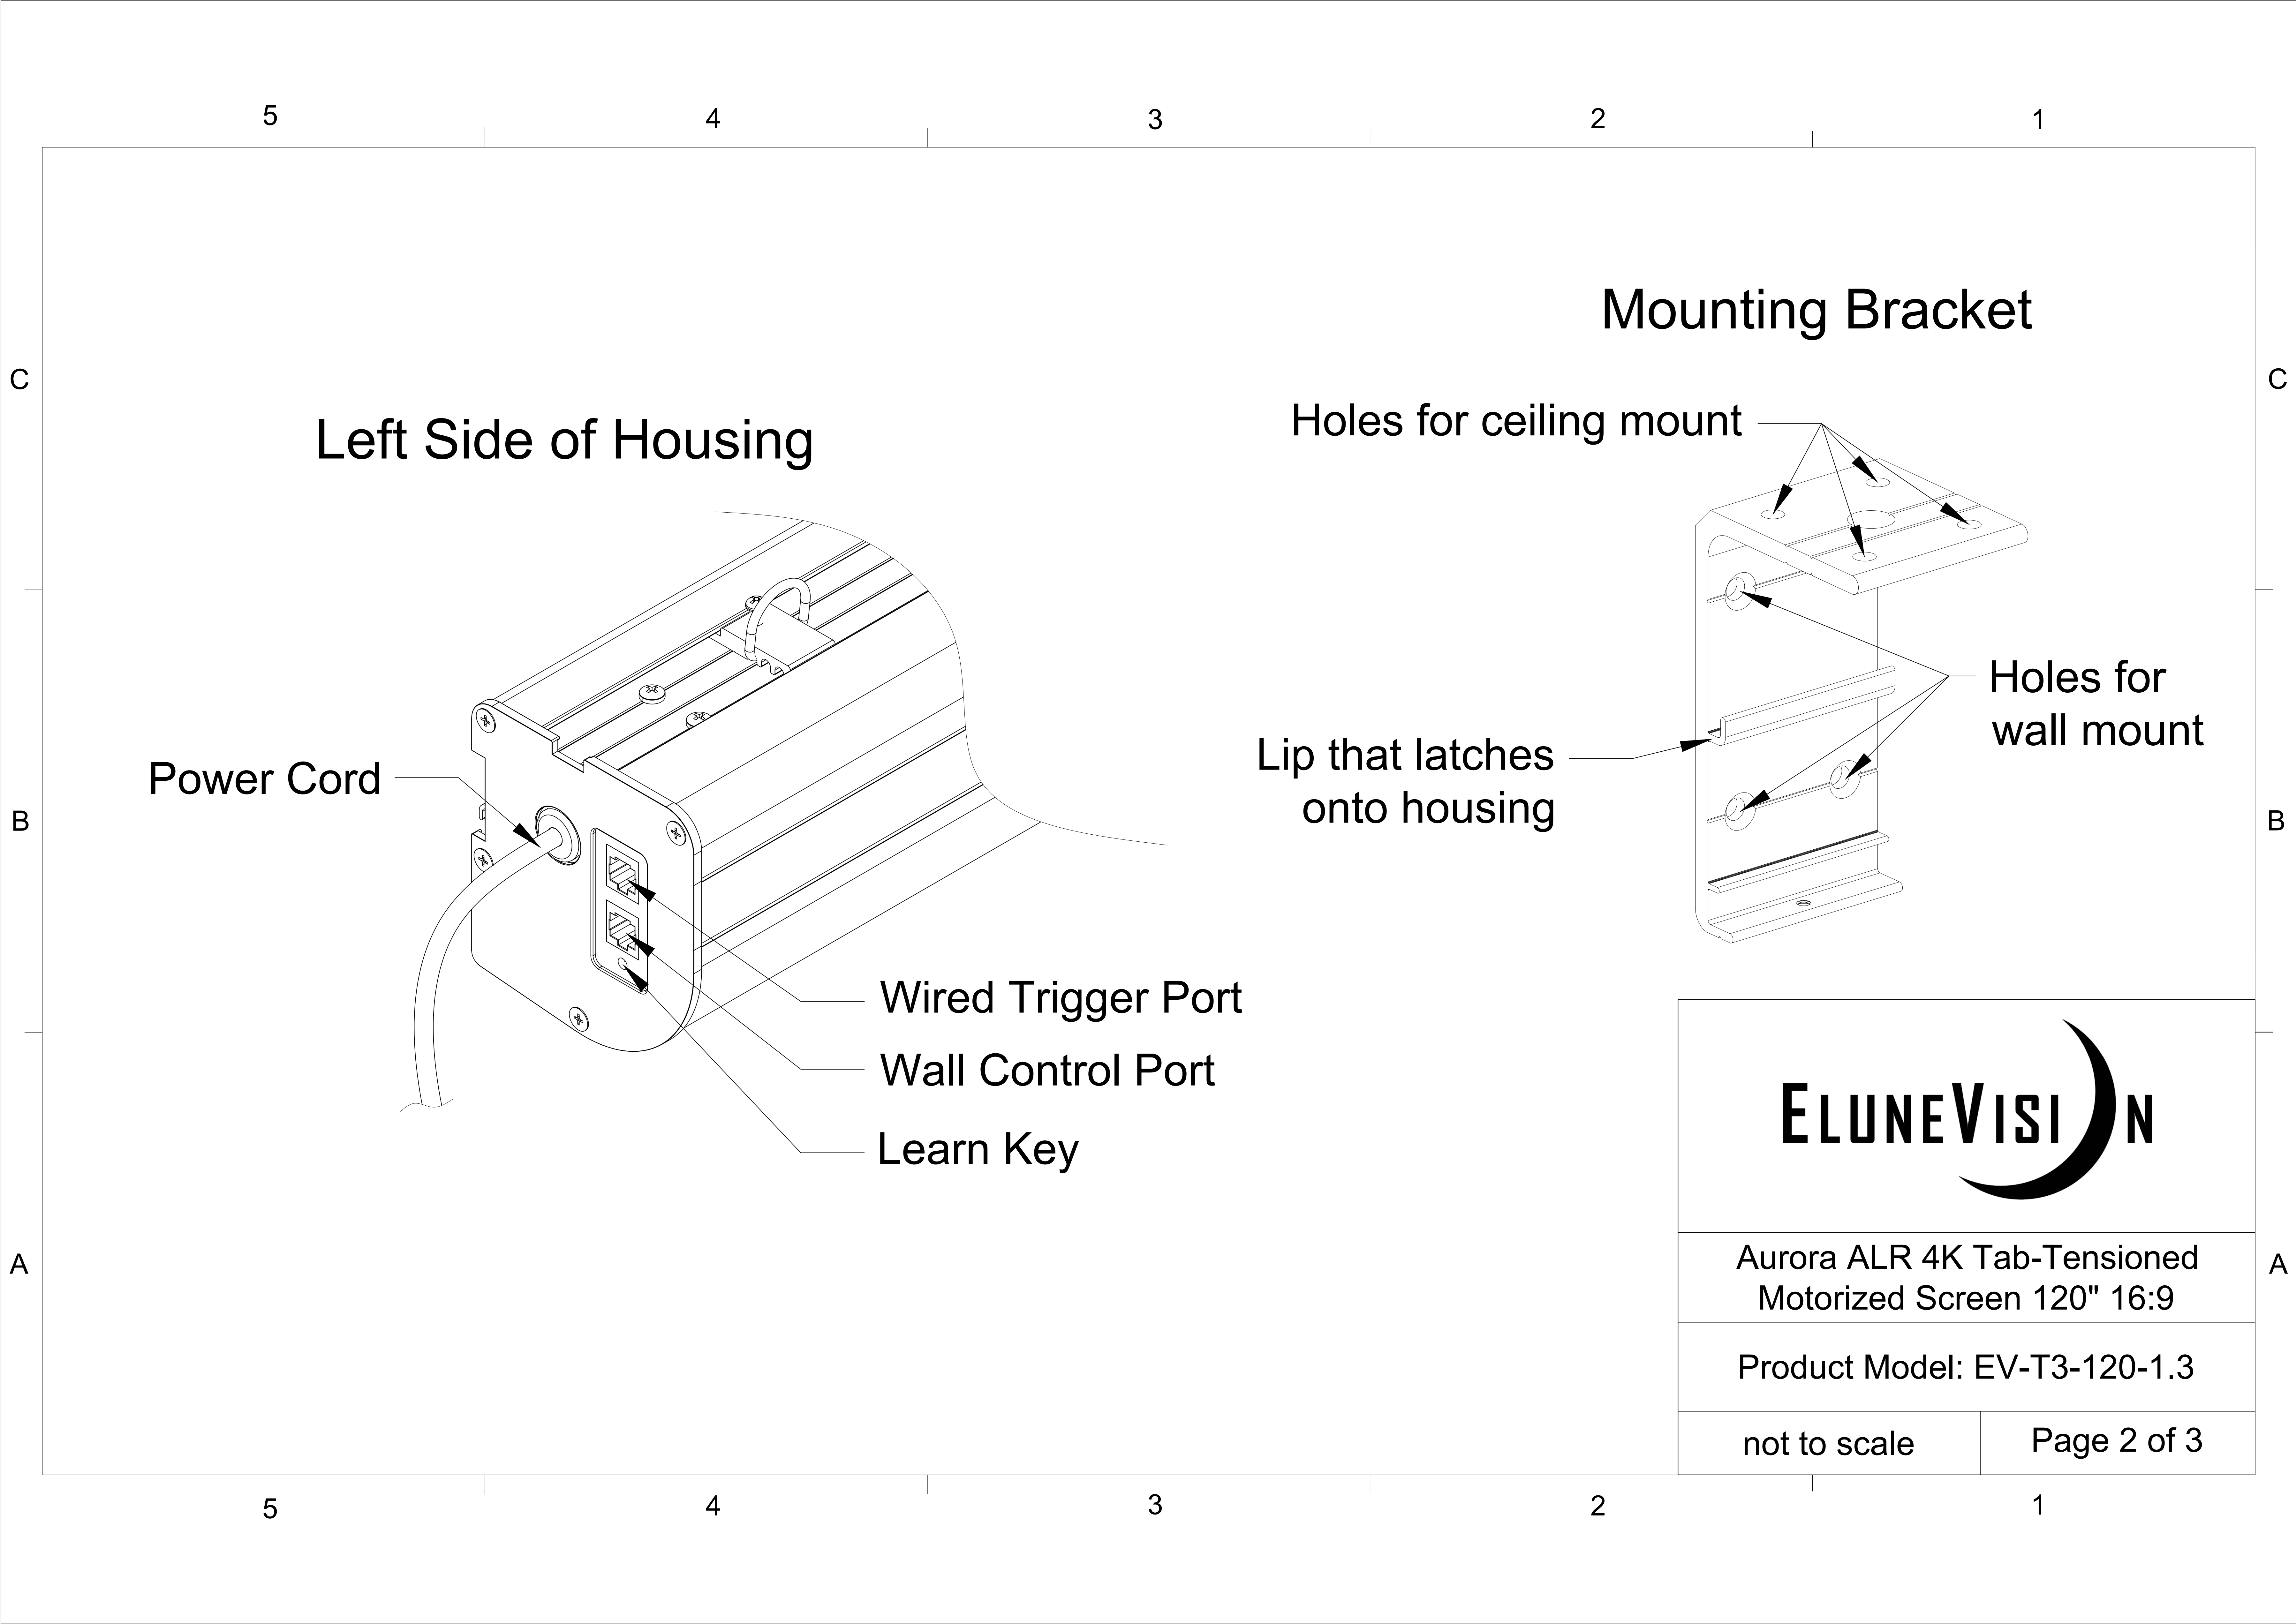

Extended View

Retracted View

Aurora ALR 4K Tab-Tensioned
Motorized Screen 120" 16:9

Product Model: EV-T3-120-1.3

not to scale

Page 1 of 3

Left Side of Housing

Power Cord

Wired Trigger Port

Wall Control Port

Learn Key

Mounting Bracket

Holes for ceiling mount

Lip that latches onto housing

Holes for wall mount

Aurora ALR 4K Tab-Tensioned Motorized Screen 120" 16:9

Product Model: EV-T3-120-1.3

not to scale

Page 2 of 3

Mounting Diagrams

Wall Mount

Ceiling Mount

Hanging Ceiling Mount

Aurora ALR 4K Tab-Tensioned
Motorized Screen 120" 16:9

Product Model: EV-T3-120-1.3

not to scale

Page 3 of 3