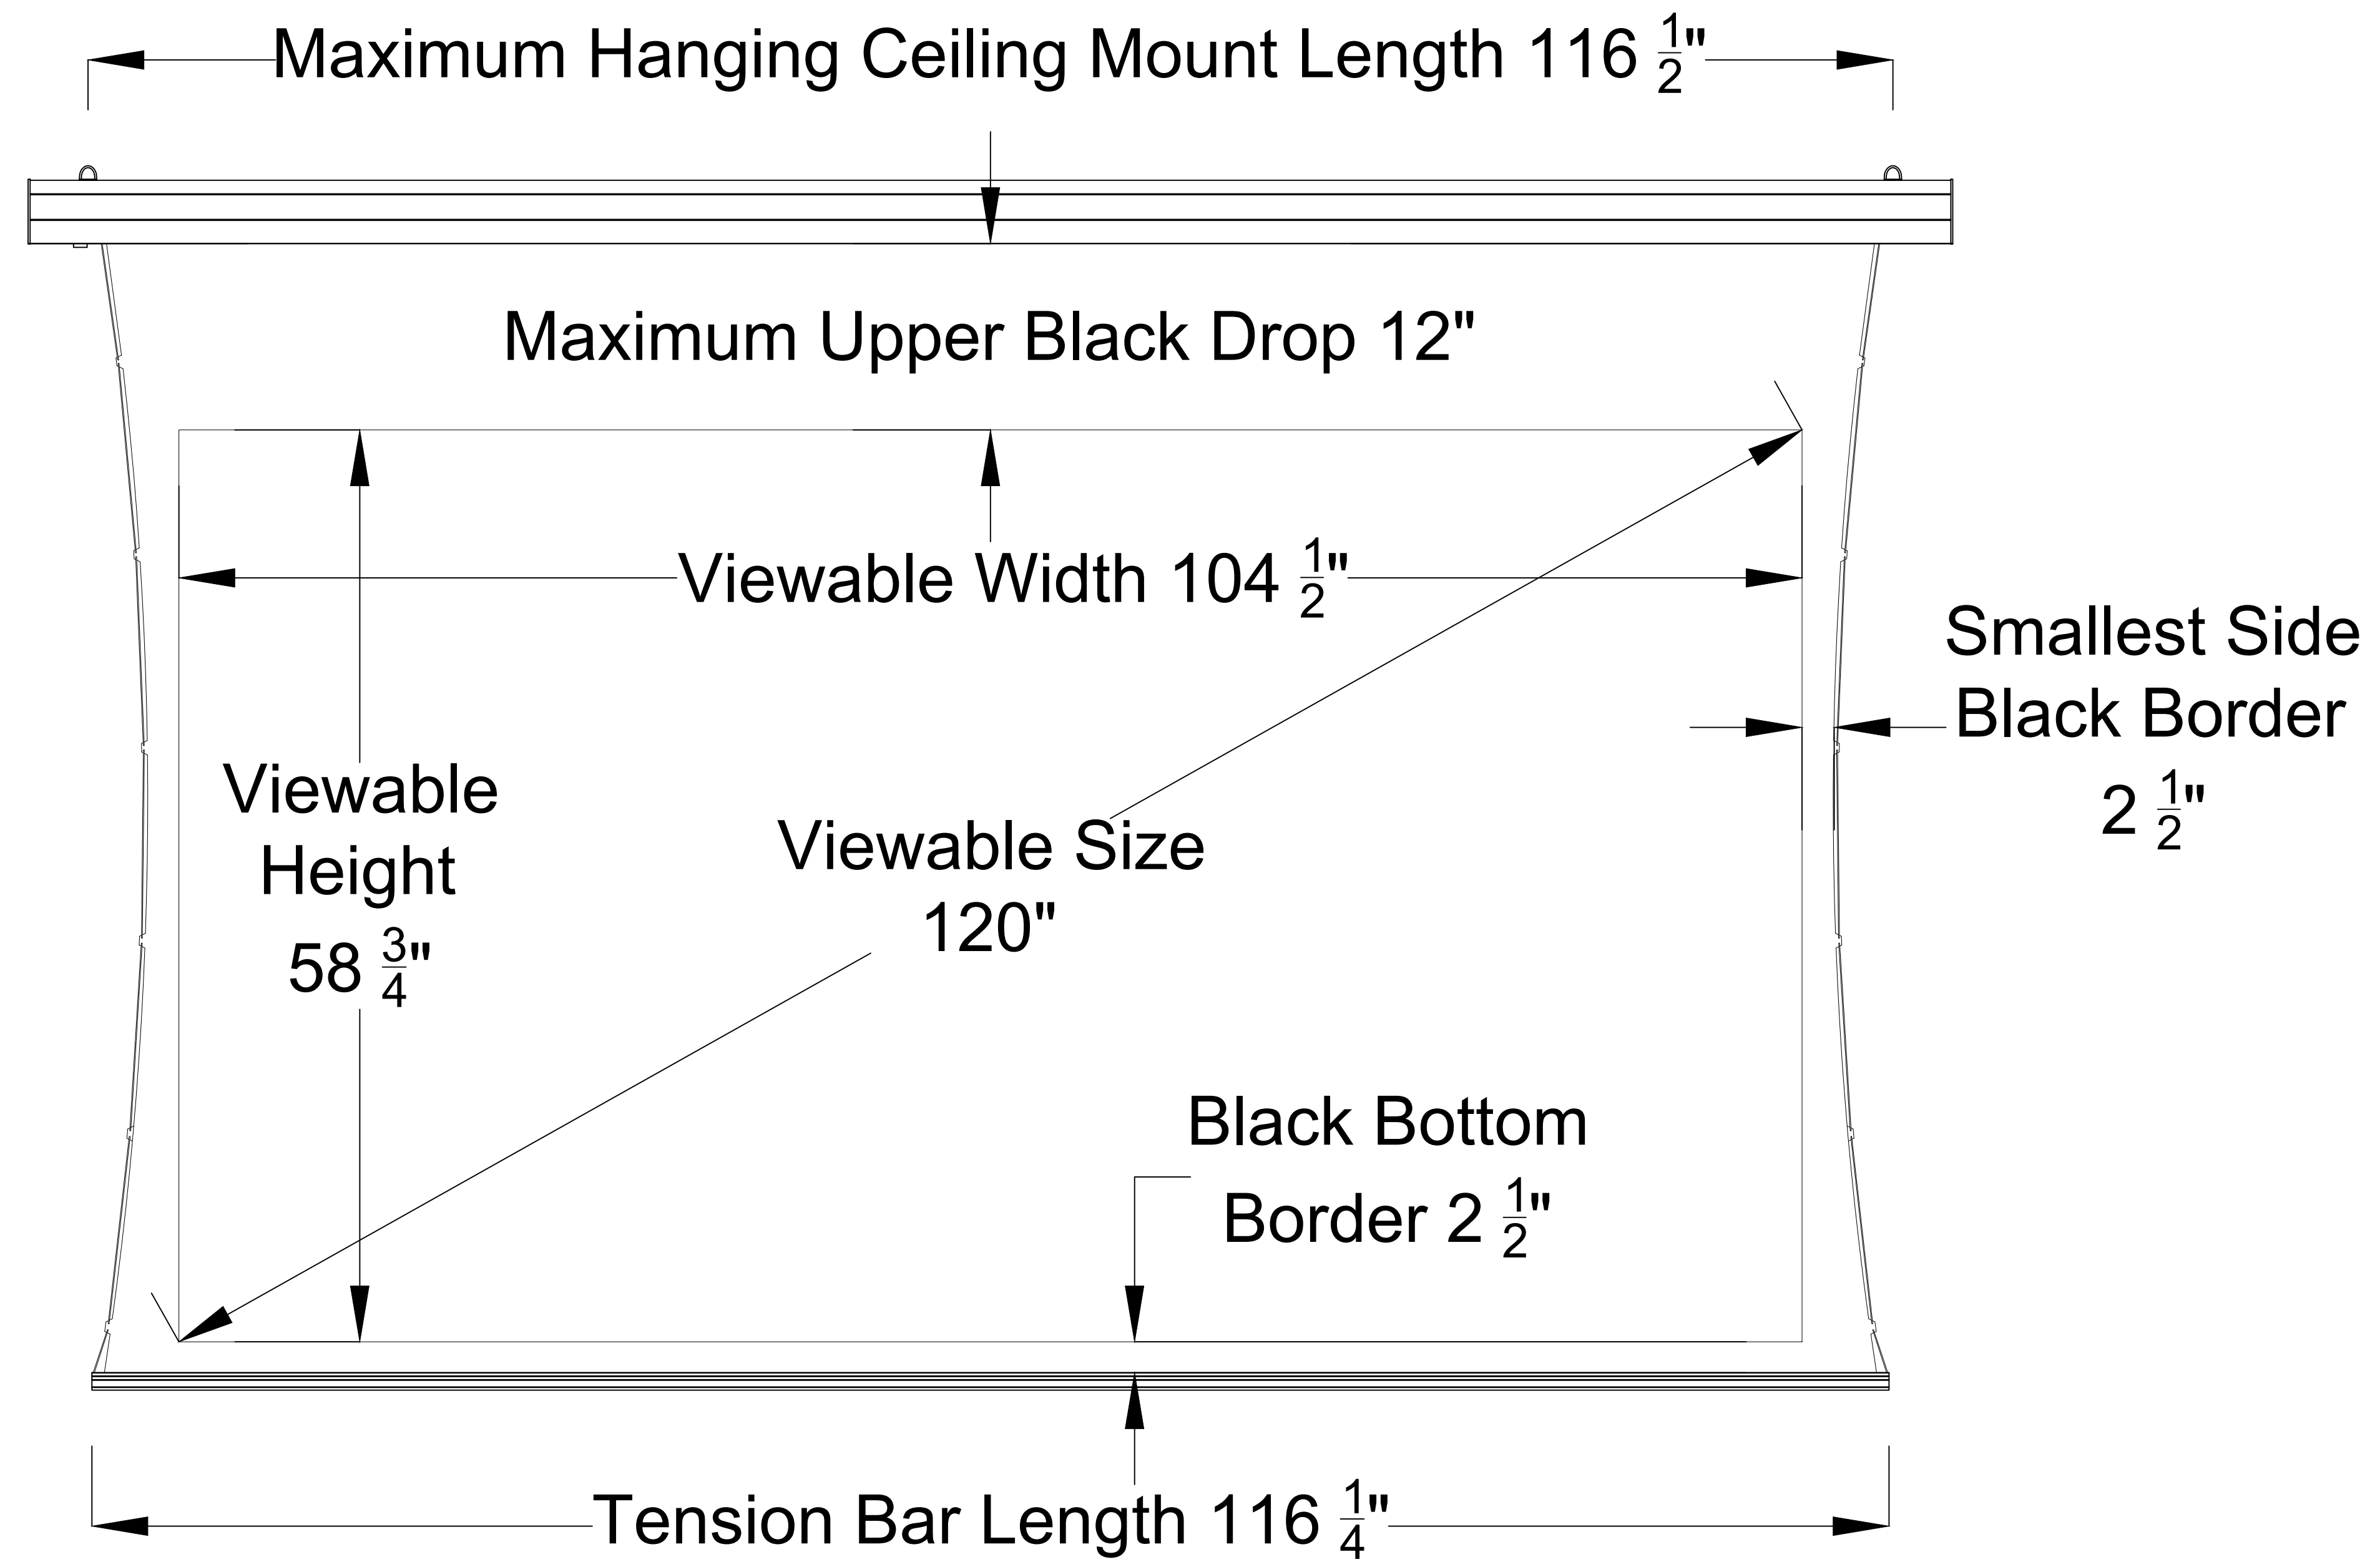

Extended View

Retracted View

Aurora ALR 4K Tab-Tensioned
Motorized Screen 120" 16:9

Product Model: EV-T3-120-1.3

not to scale

Page 1 of 3

Left Side of Housing

Power Cord

Wired Trigger Port

Wall Control Port

Learn Key

Mounting Bracket

Holes for ceiling mount

Lip that latches onto housing

Holes for wall mount

Aurora ALR 4K Tab-Tensioned Motorized Screen 120" 16:9

Product Model: EV-T3-120-1.3

not to scale

Page 2 of 3

Mounting Diagrams

Wall Mount

Ceiling Mount

Hanging Ceiling Mount

Aurora ALR 4K Tab-Tensioned
Motorized Screen 120" 16:9

Product Model: EV-T3-120-1.3

not to scale

Page 3 of 3