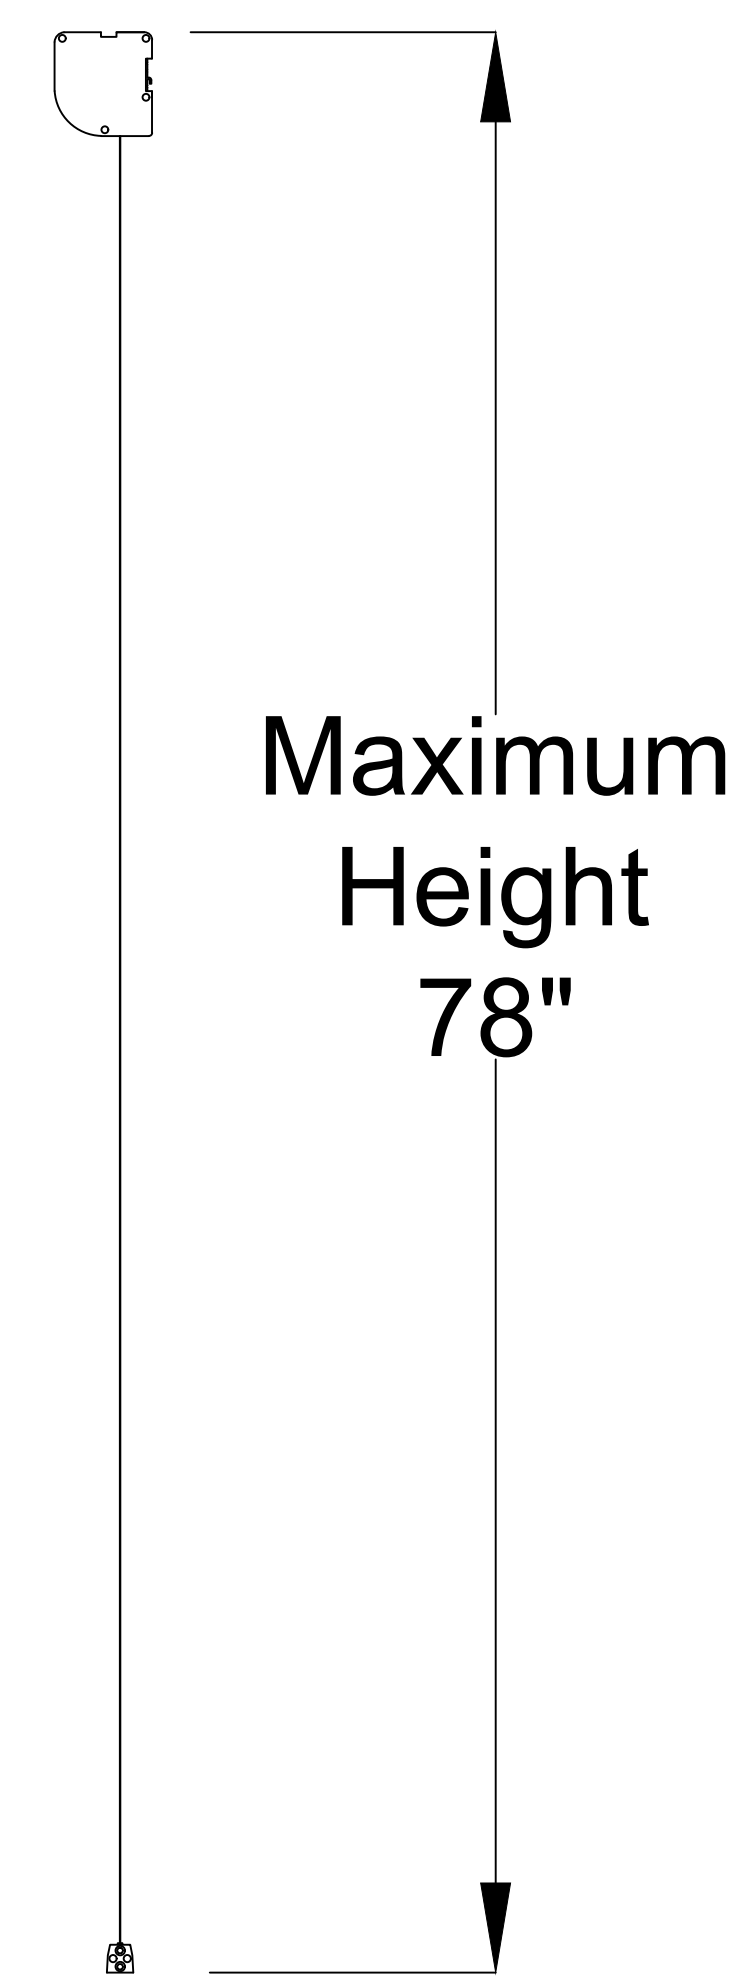

Extended View

Retracted View

Aurora ALR 4K Tab-Tensioned
Motorized Screen 120" 16:9

Product Model: EV-T3-120-1.3

not to scale

Page 1 of 3

Left Side of Housing

Power Cord

Wired Trigger Port

Wall Control Port

Learn Key

Mounting Bracket

Holes for ceiling mount

Lip that latches onto housing

Holes for wall mount

Aurora ALR 4K Tab-Tensioned Motorized Screen 120" 16:9

Product Model: EV-T3-120-1.3

not to scale

Page 2 of 3

Mounting Diagrams

Wall Mount

Ceiling Mount

Hanging Ceiling Mount

Aurora ALR 4K Tab-Tensioned
Motorized Screen 120" 16:9