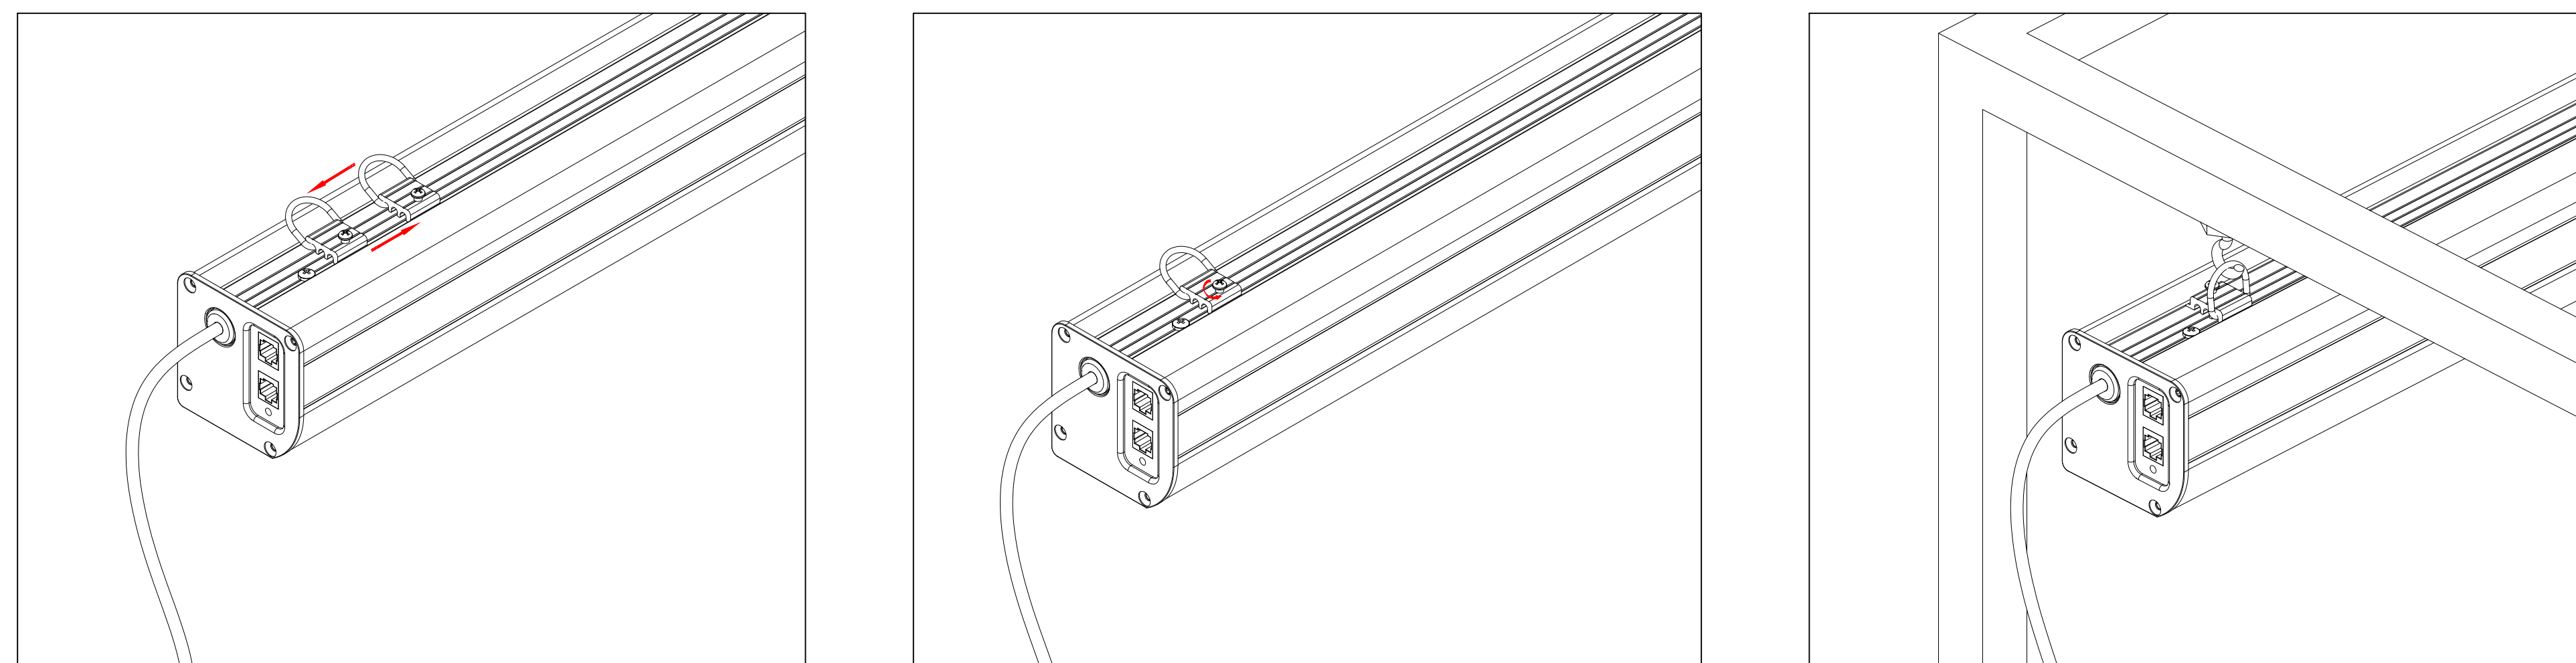

Wired Trigger Port

Wall Control Port

Learn Key

Mounting Bracket

Holes for ceiling mount

Lip that latches onto housing

Holes for wall mount

Aurora ALR 4K Tab-Tensioned Motorized Screen 120" 16:9

Product Model: EV-T3-120-1.3

not to scale

Page 2 of 3

Mounting Diagrams

Wall Mount

Ceiling Mount

Hanging Ceiling Mount

Aurora ALR 4K Tab-Tensioned
Motorized Screen 120" 16:9