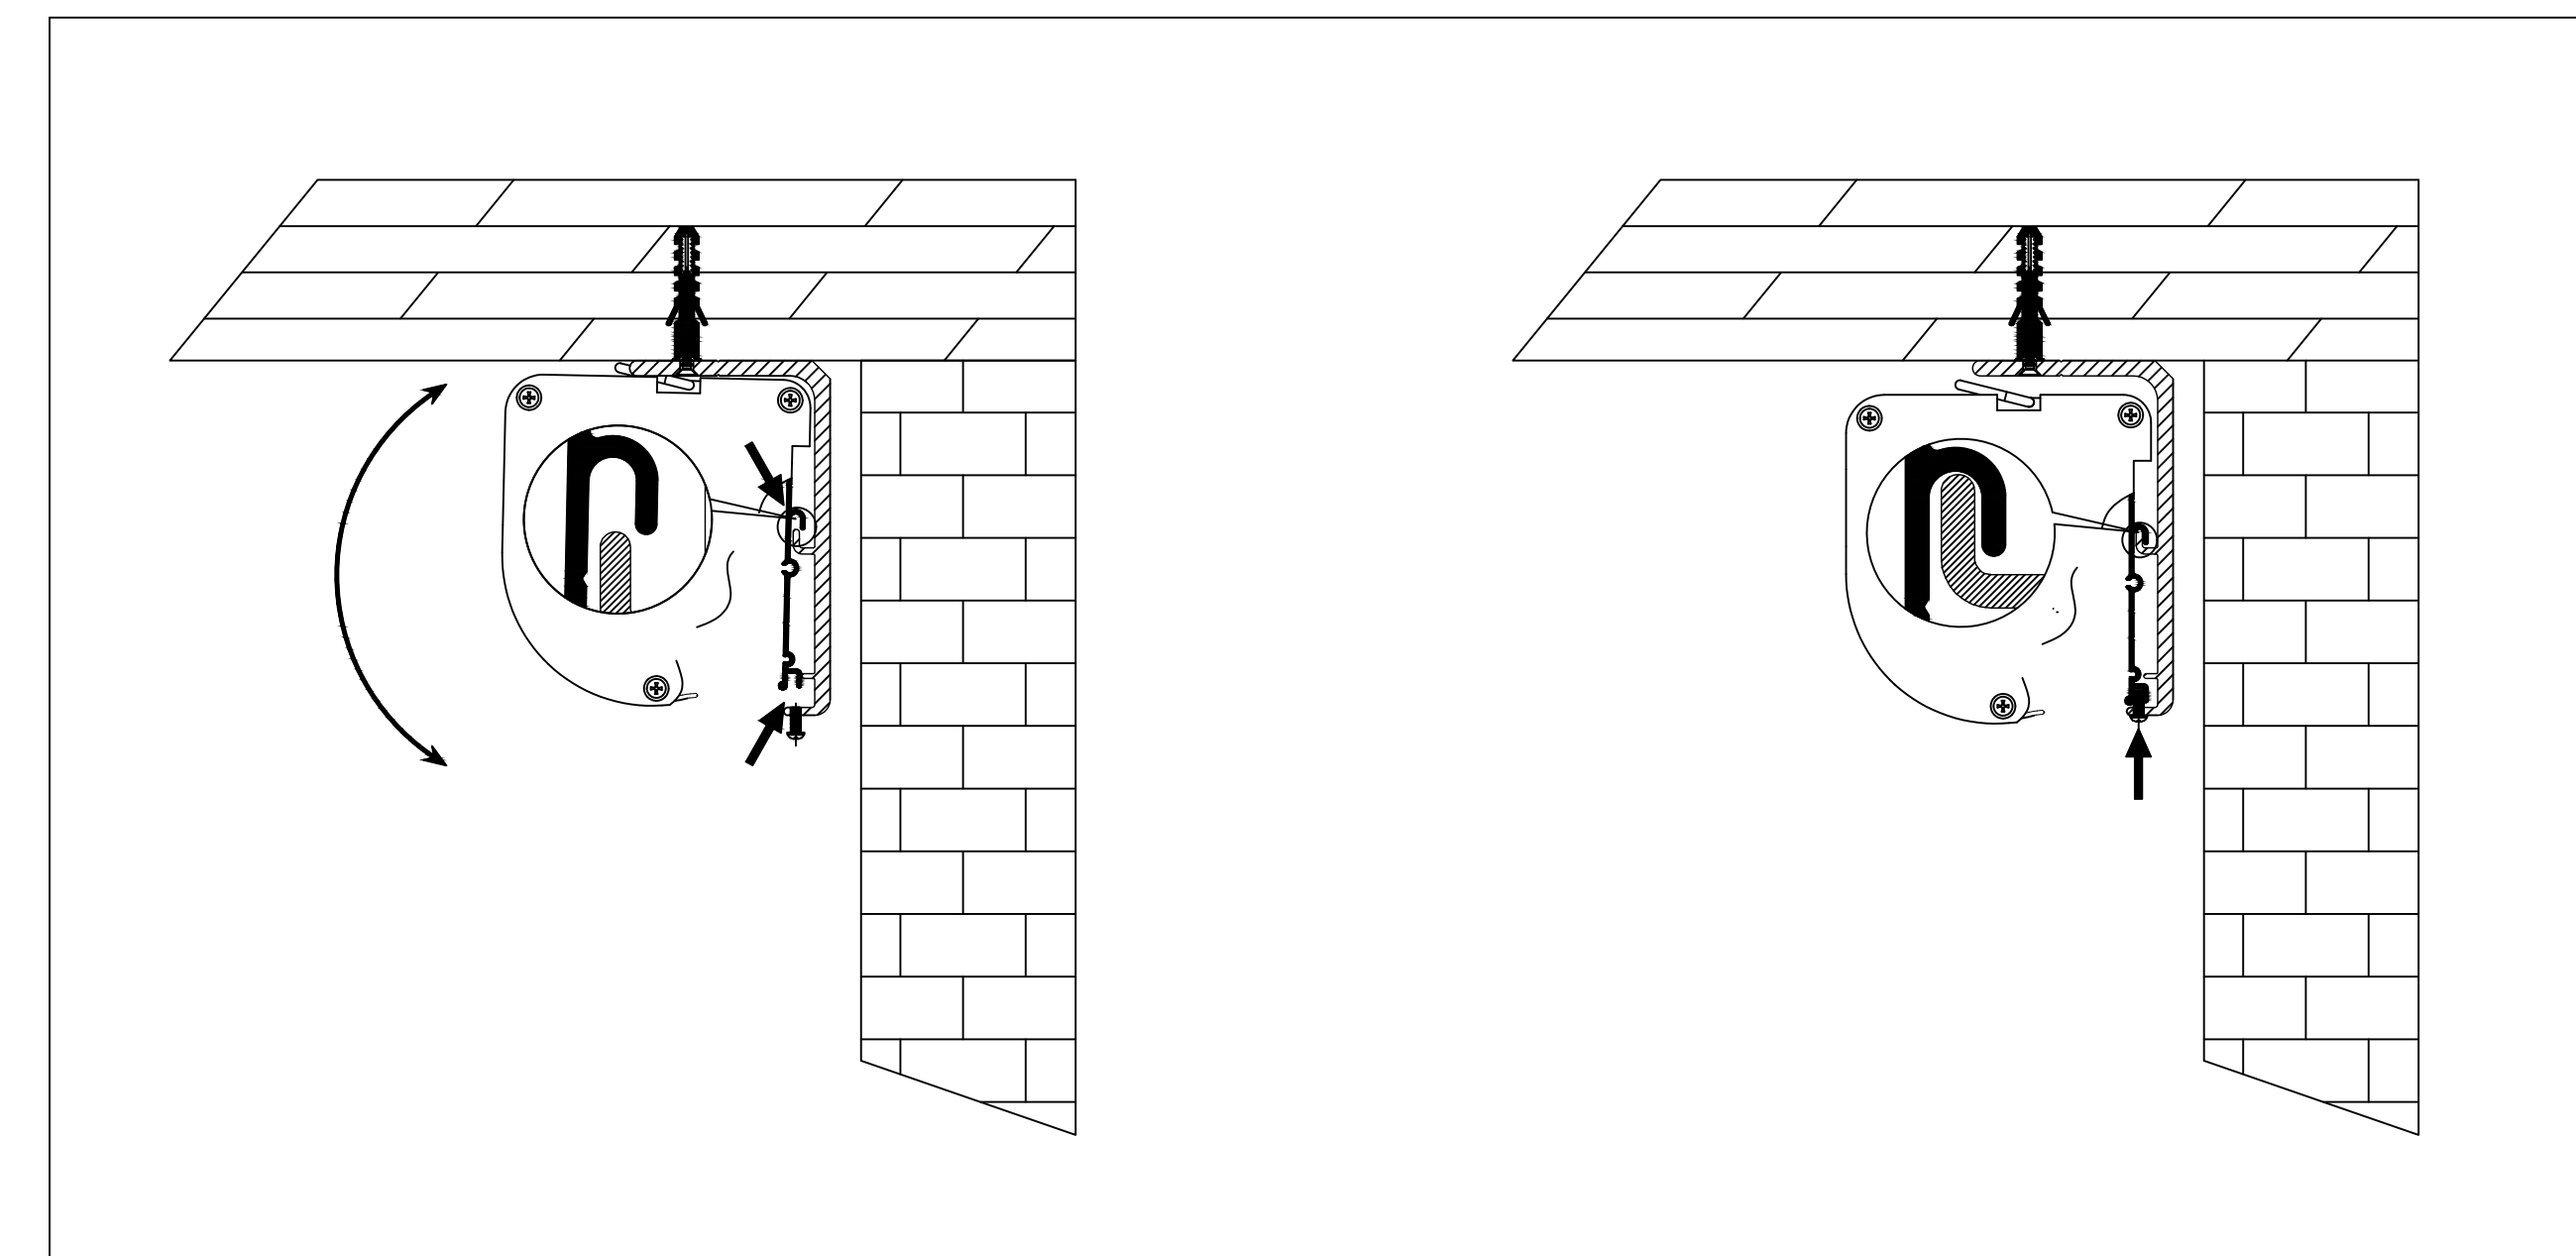

Wired Trigger Port

Wall Control Port

Learn Key

Mounting Bracket

Holes for ceiling mount

Lip that latches onto housing

Holes for wall mount

Aurora ALR 4K Tab-Tensioned Motorized Screen 120" 16:9

Product Model: EV-T3-120-1.3

not to scale

Page 2 of 3

Mounting Diagrams

Wall Mount

Ceiling Mount

Hanging Ceiling Mount

Aurora ALR 4K Tab-Tensioned
Motorized Screen 120" 16:9