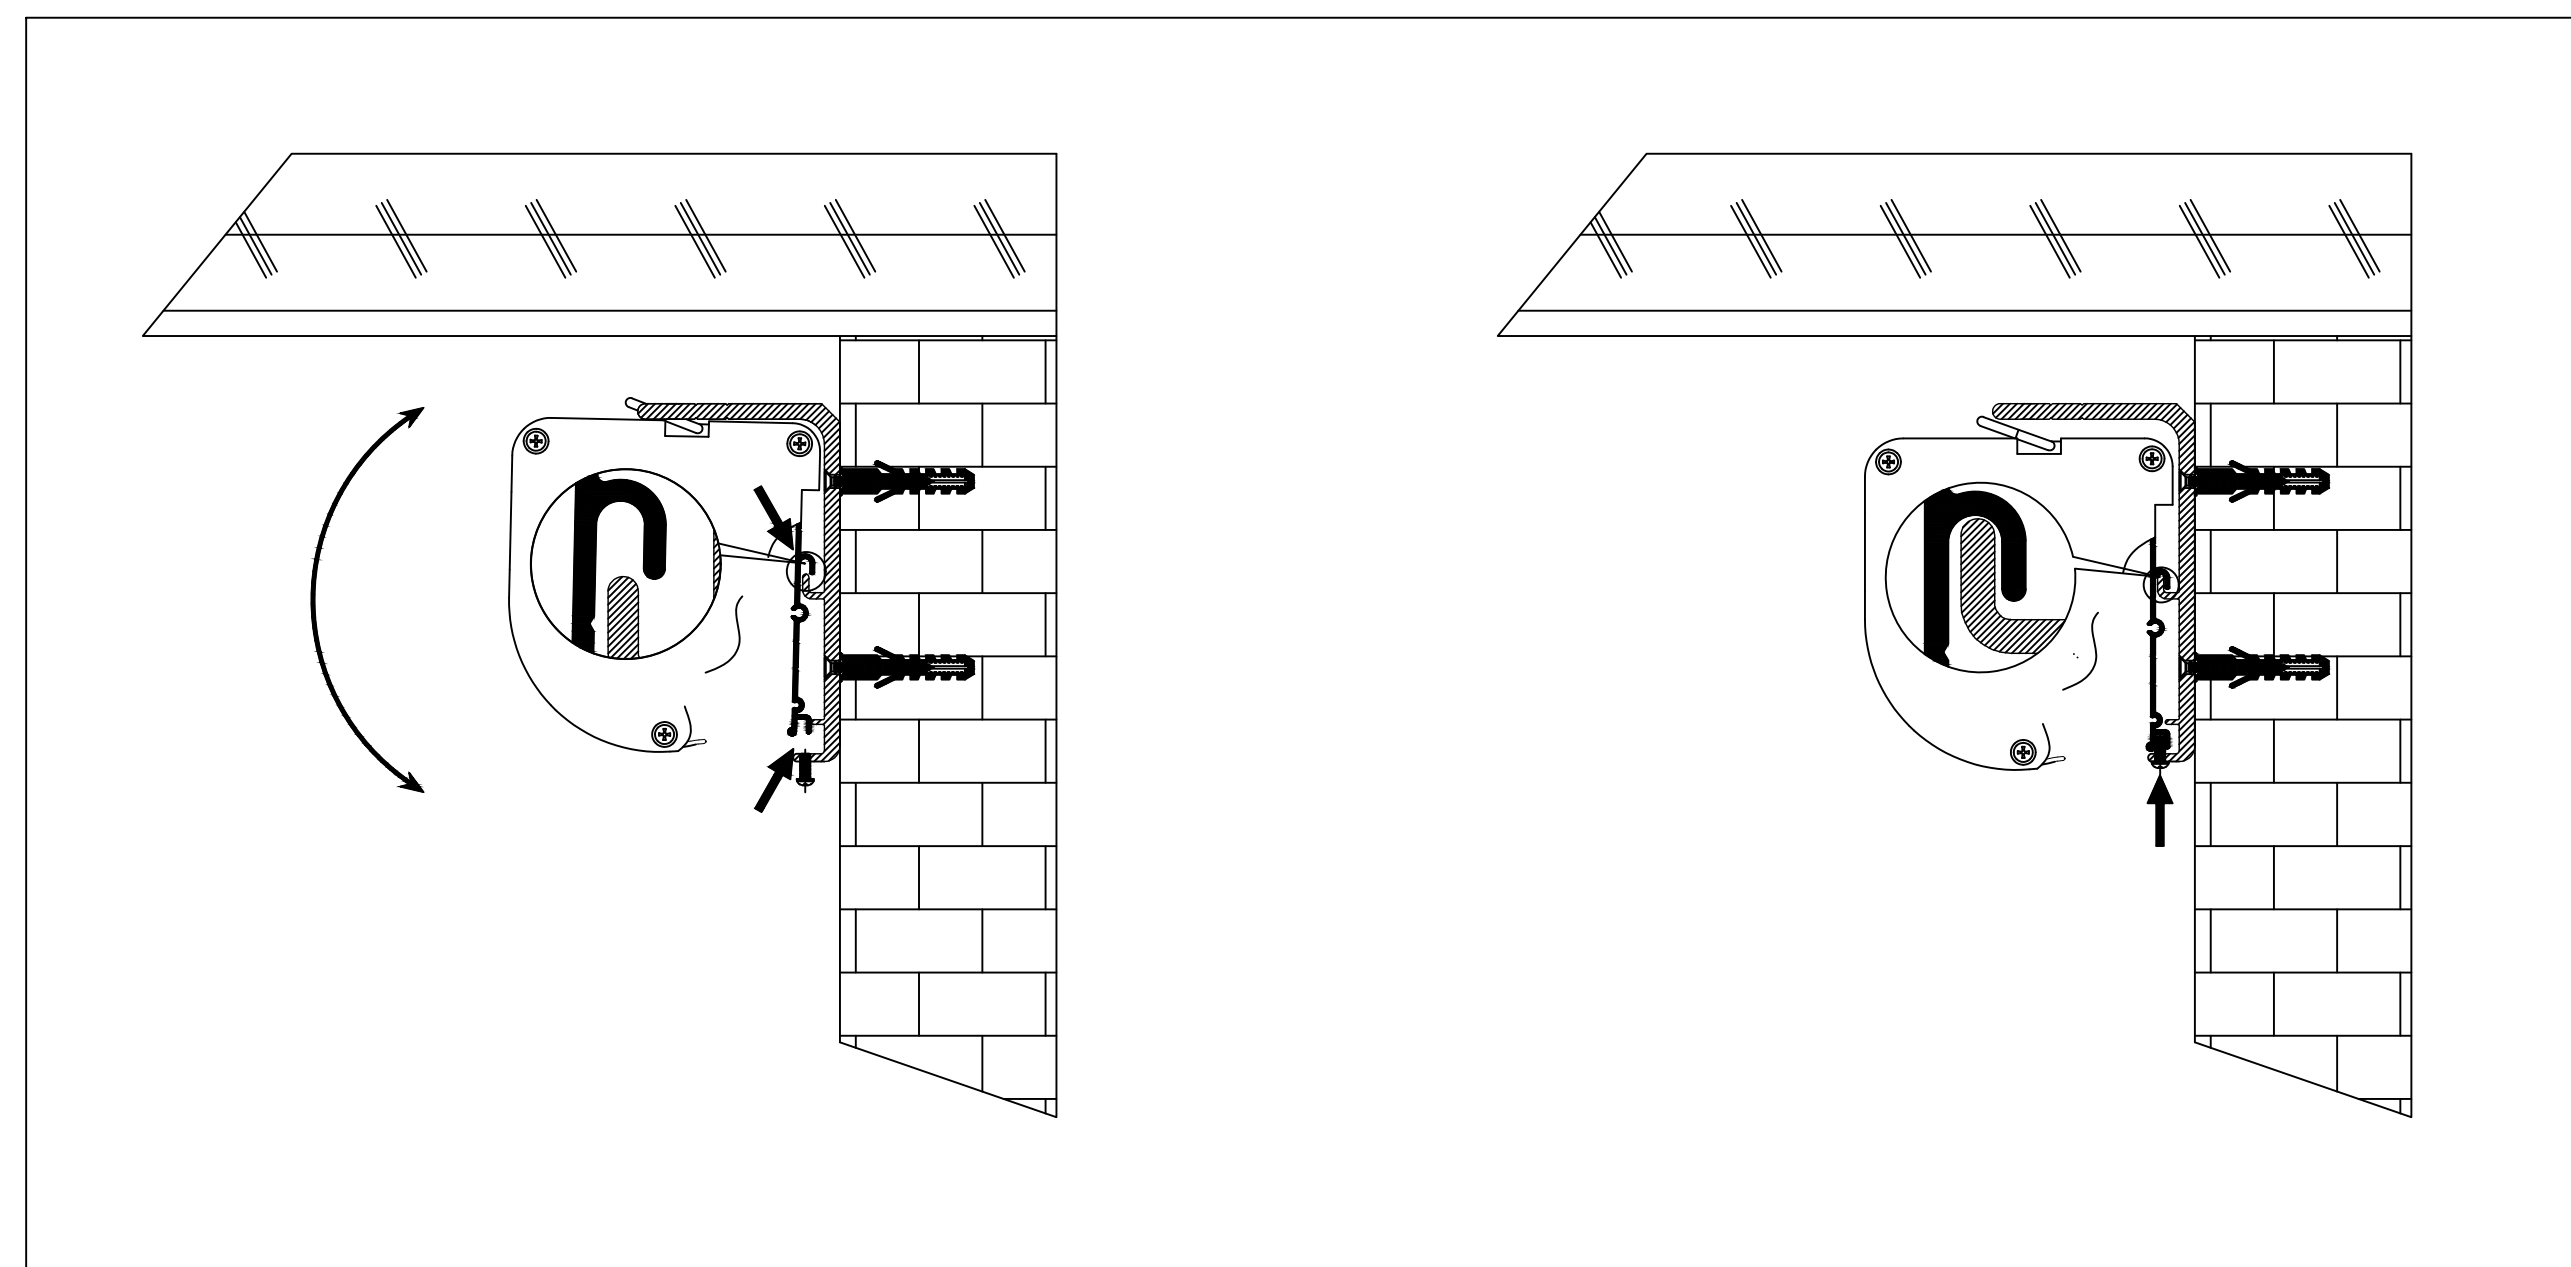

Wired Trigger Port

Wall Control Port

Learn Key

Mounting Bracket

Holes for ceiling mount

Lip that latches onto housing

Holes for wall mount

Aurora ALR 4K Tab-Tensioned Motorized Screen 120" 16:9

Product Model: EV-T3-120-1.3

not to scale

Page 2 of 3

Mounting Diagrams

Wall Mount

Ceiling Mount

Hanging Ceiling Mount

Aurora ALR 4K Tab-Tensioned
Motorized Screen 120" 16:9