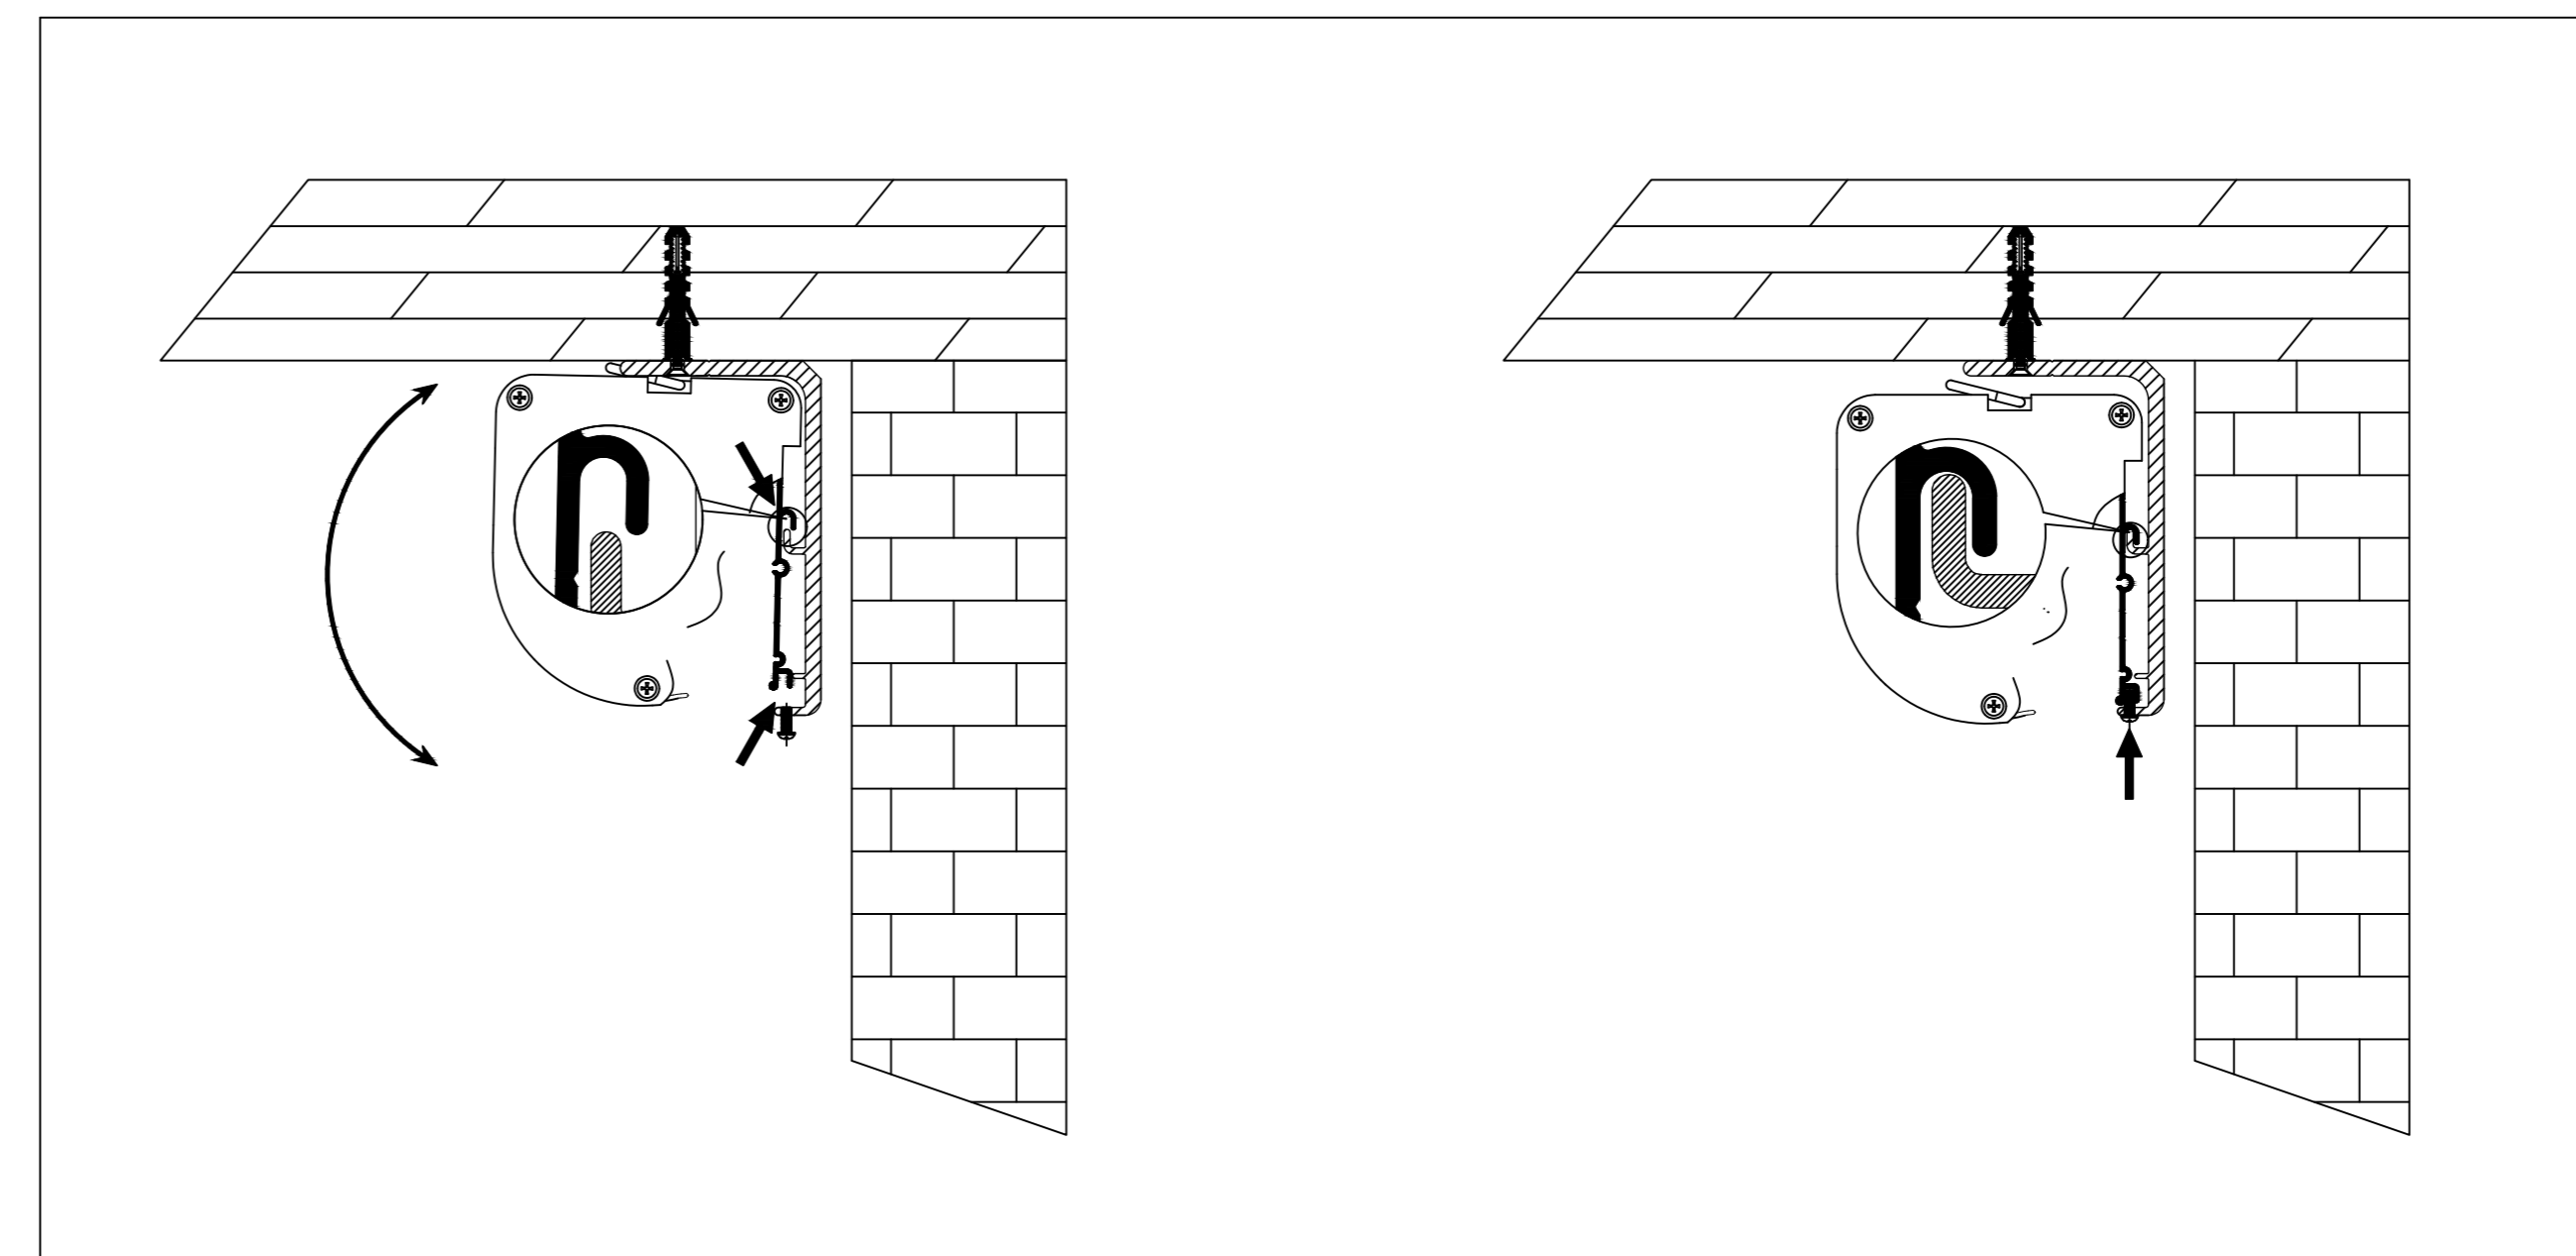

C

C

B

B

A

A

Left Side of Housing

Power Cord

Wired Trigger Port
 Wall Control Port
 Learn Key

Mounting Bracket

Holes for ceiling mount

Lip that latches onto housing

Holes for wall mount

Aurora ALR 4K Tab-Tensioned
 Motorized Screen 92" 16:9

Product Model: EV-T3-92-1.3

not to scale

Page 2 of 3

Mounting Diagrams

Wall Mount

Ceiling Mount

Hanging Ceiling Mount

Aurora ALR 4K Tab-Tensioned
Motorized Screen 92" 16:9

Product Model: EV-T3-92-1.3