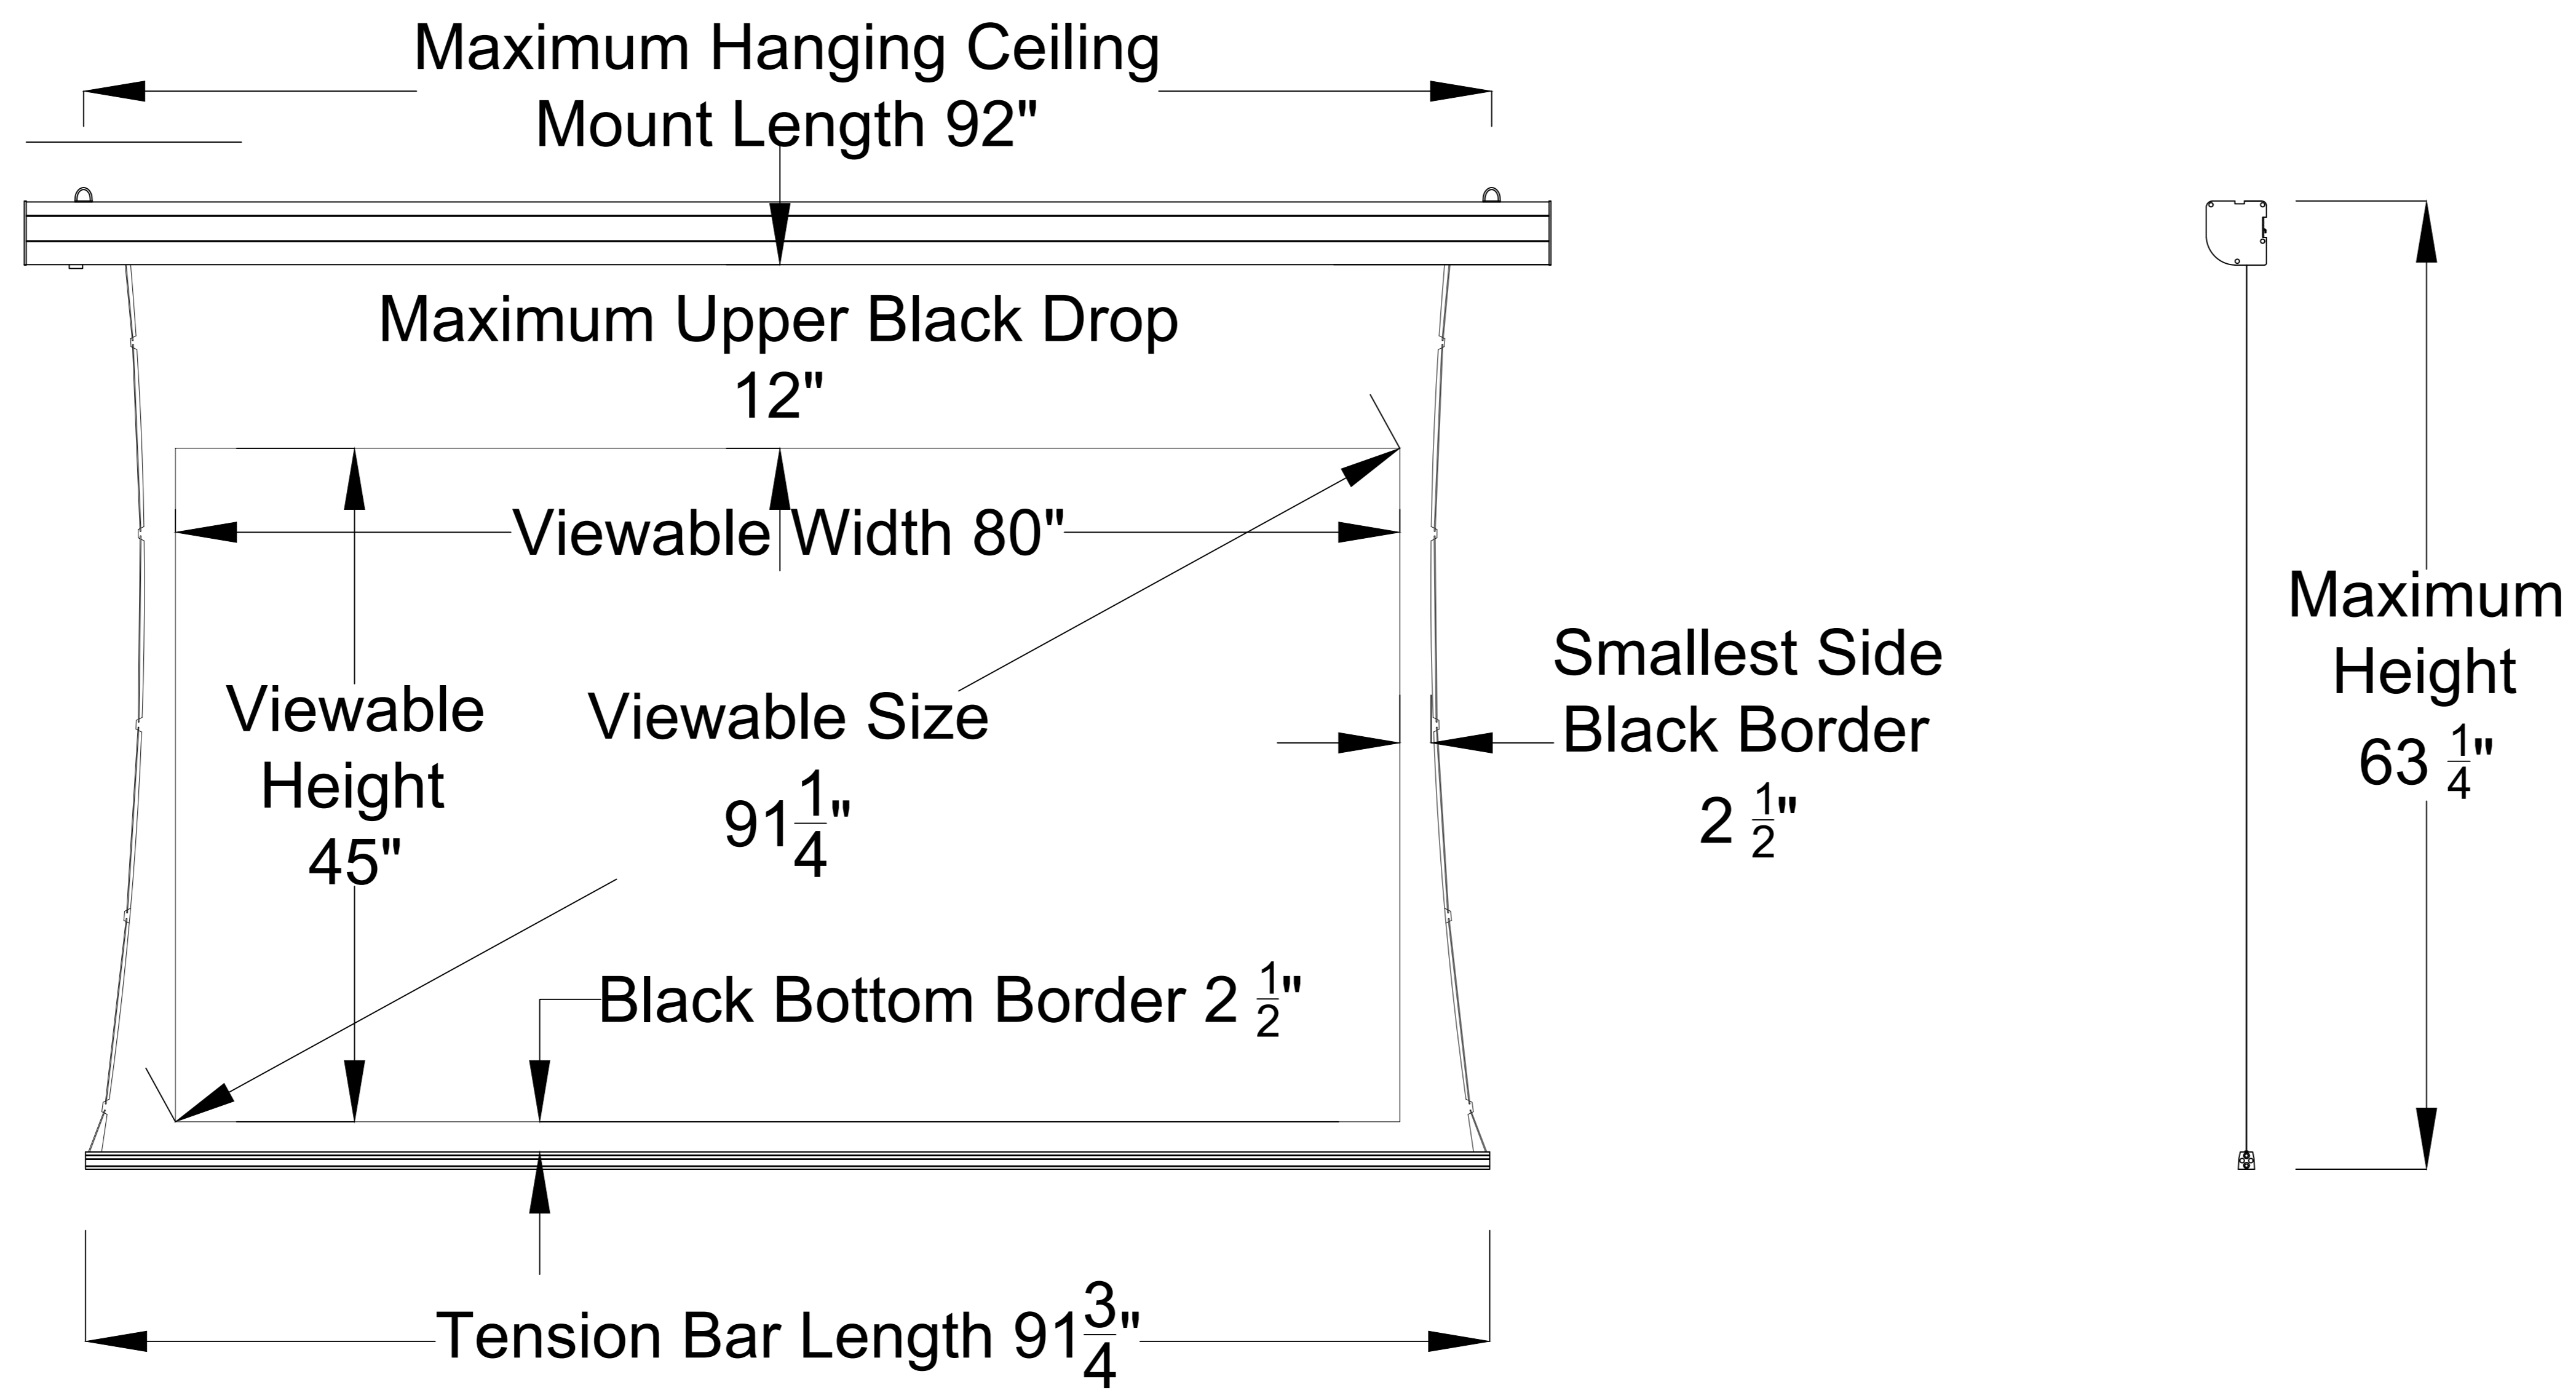

5 4 3 2 1

Extended View

Retracted View

5 4 3 2 1

Aurora ALR 4K Tab-Tensioned
Motorized Screen 92" 16:9

Product Model: EV-T3-92-1.3

not to scale

Page 1 of 3

C

C

B

B

A

A

Left Side of Housing

Power Cord

Wired Trigger Port
 Wall Control Port
 Learn Key

Mounting Bracket

Holes for ceiling mount

Lip that latches onto housing

Holes for wall mount

Aurora ALR 4K Tab-Tensioned
 Motorized Screen 92" 16:9

Product Model: EV-T3-92-1.3

not to scale

Page 2 of 3

Mounting Diagrams

Wall Mount

Ceiling Mount

Hanging Ceiling Mount

Aurora ALR 4K Tab-Tensioned
Motorized Screen 92" 16:9

Product Model: EV-T3-92-1.3