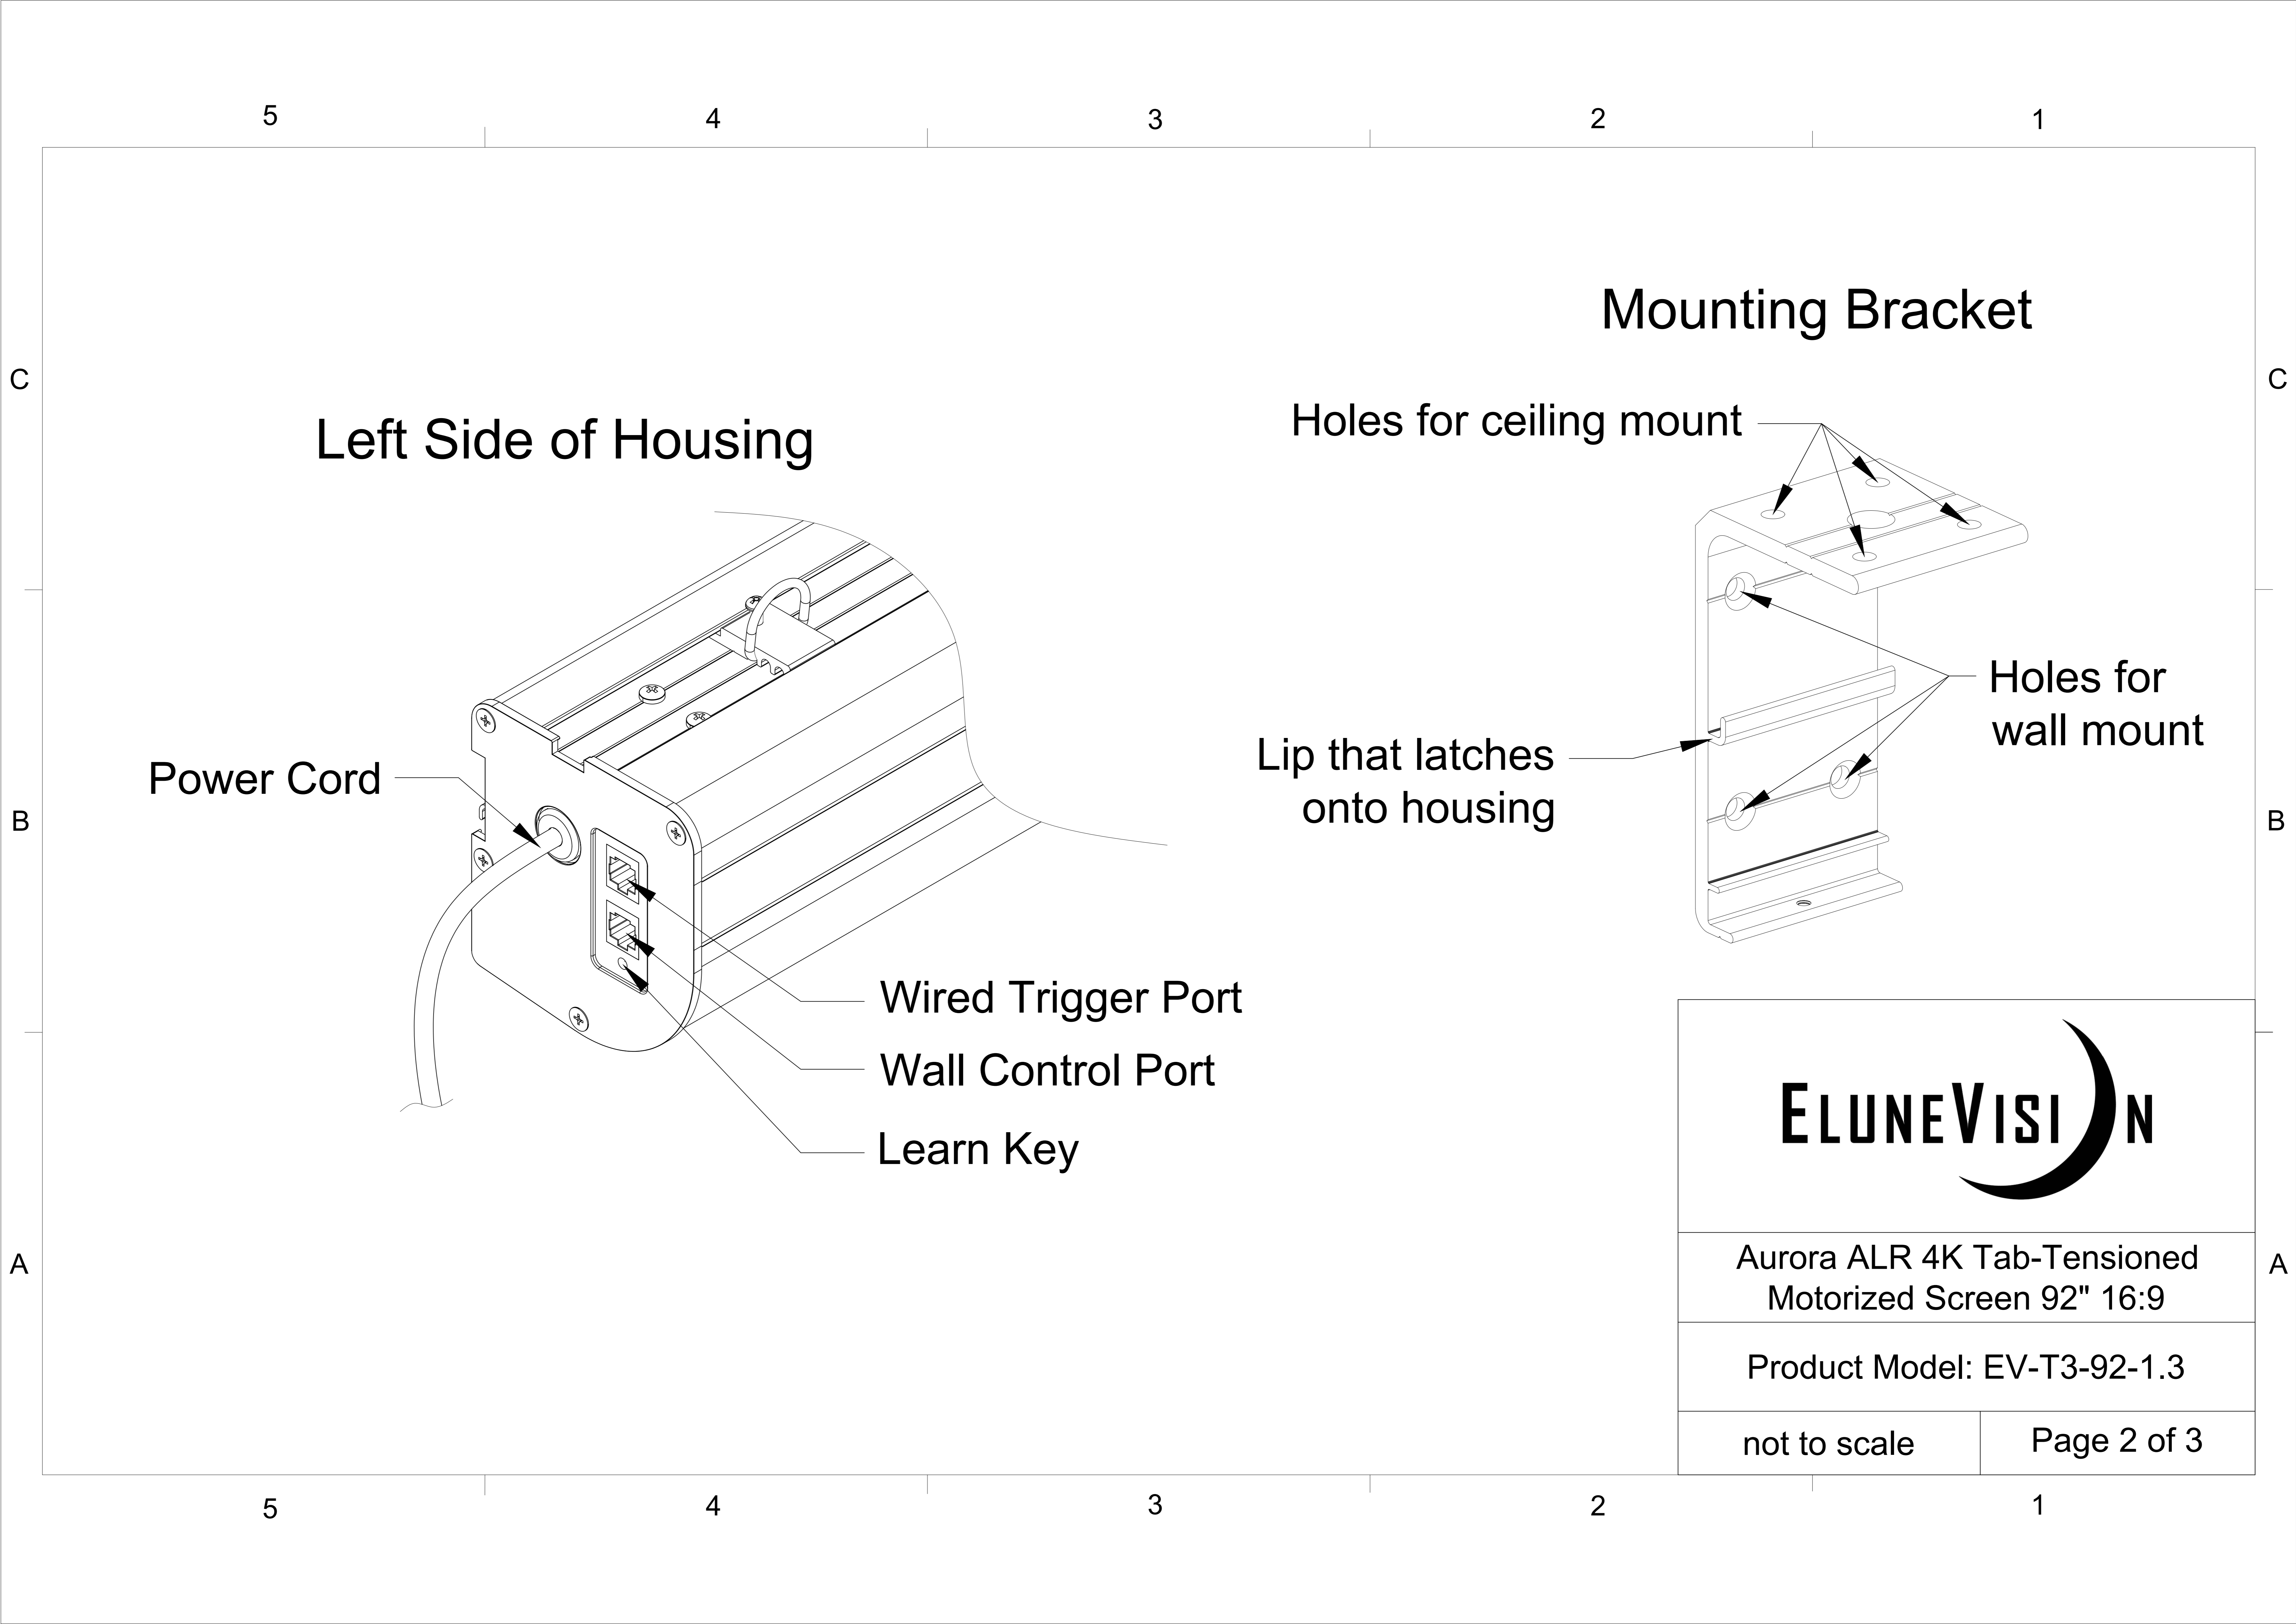

5 4 3 2 1

Extended View

Retracted View

5 4 3 2 1

Aurora ALR 4K Tab-Tensioned
Motorized Screen 92" 16:9

Product Model: EV-T3-92-1.3

not to scale

Page 1 of 3

C

C

B

B

A

A

Left Side of Housing

Power Cord

Wired Trigger Port
 Wall Control Port
 Learn Key

Mounting Bracket

Holes for ceiling mount

Lip that latches onto housing

Holes for wall mount

Aurora ALR 4K Tab-Tensioned
 Motorized Screen 92" 16:9

Product Model: EV-T3-92-1.3

not to scale

Page 2 of 3

Mounting Diagrams

Wall Mount

Ceiling Mount

Hanging Ceiling Mount

Aurora ALR 4K Tab-Tensioned
Motorized Screen 92" 16:9

Product Model: EV-T3-92-1.3