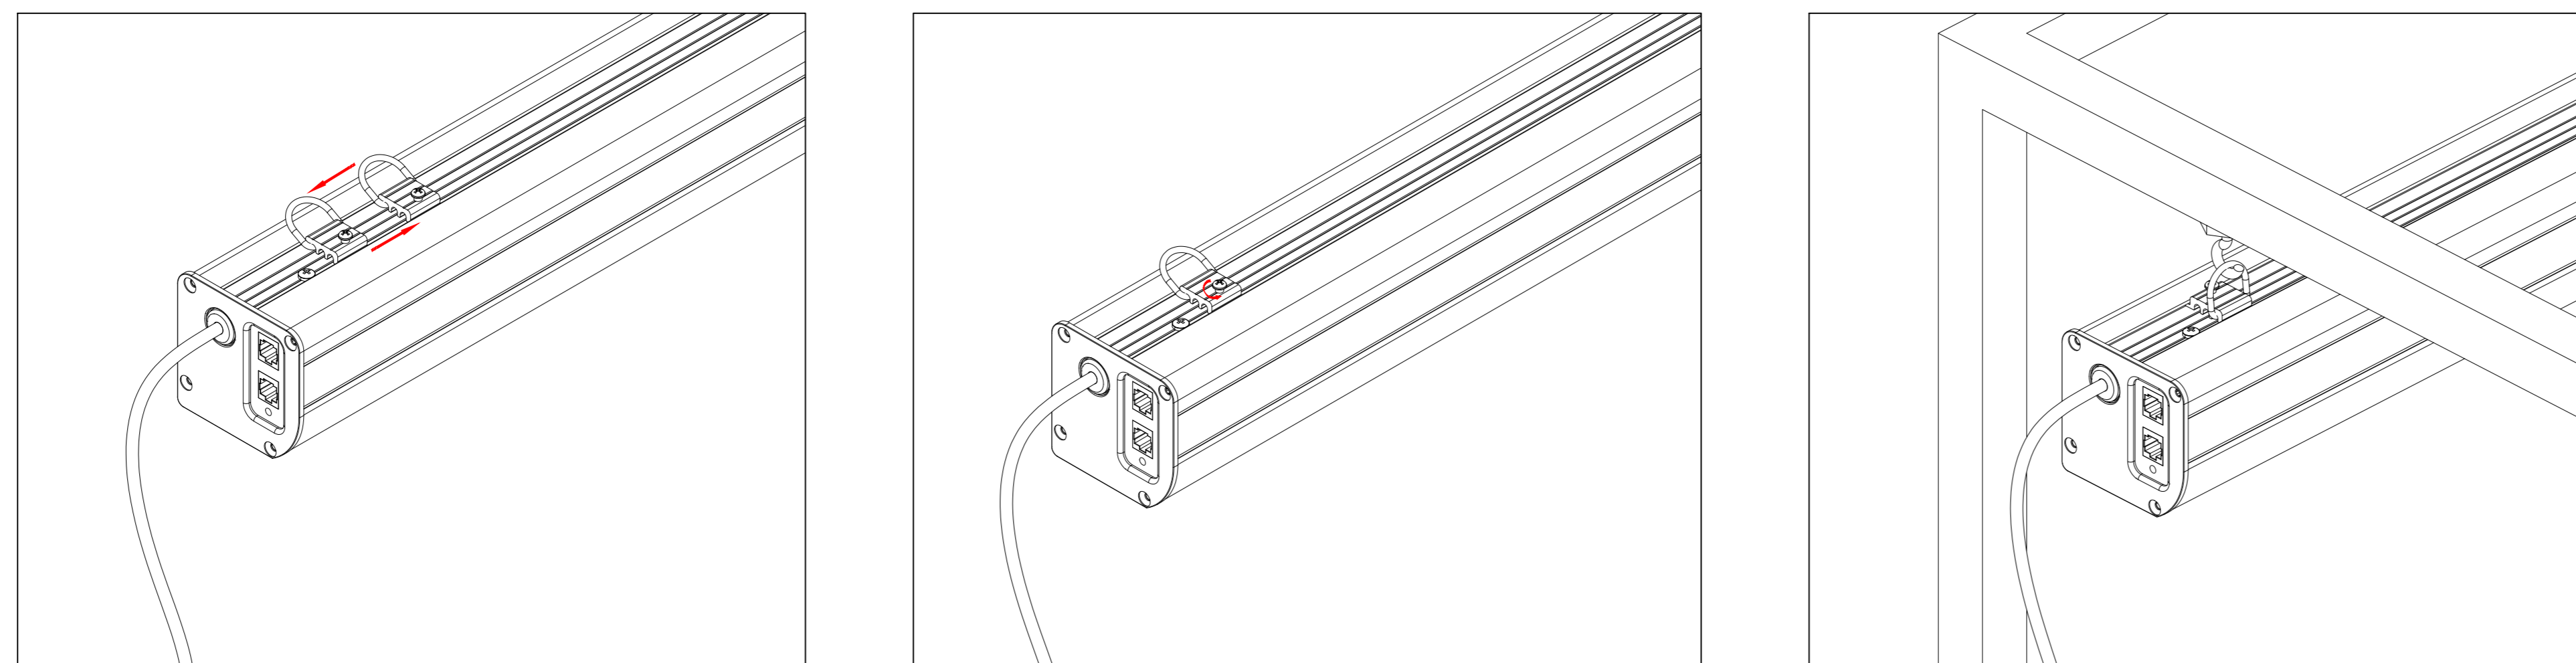

Wired Trigger Port
 Wall Control Port
 Learn Key

Mounting Bracket

Holes for ceiling mount

Lip that latches onto housing

Holes for wall mount

Aurora ALR 4K Tab-Tensioned
 Motorized Screen 92" 16:9

Product Model: EV-T3-92-1.3

not to scale

Page 2 of 3

Mounting Diagrams

Wall Mount

Ceiling Mount

Hanging Ceiling Mount

Aurora ALR 4K Tab-Tensioned
Motorized Screen 92" 16:9

Product Model: EV-T3-92-1.3