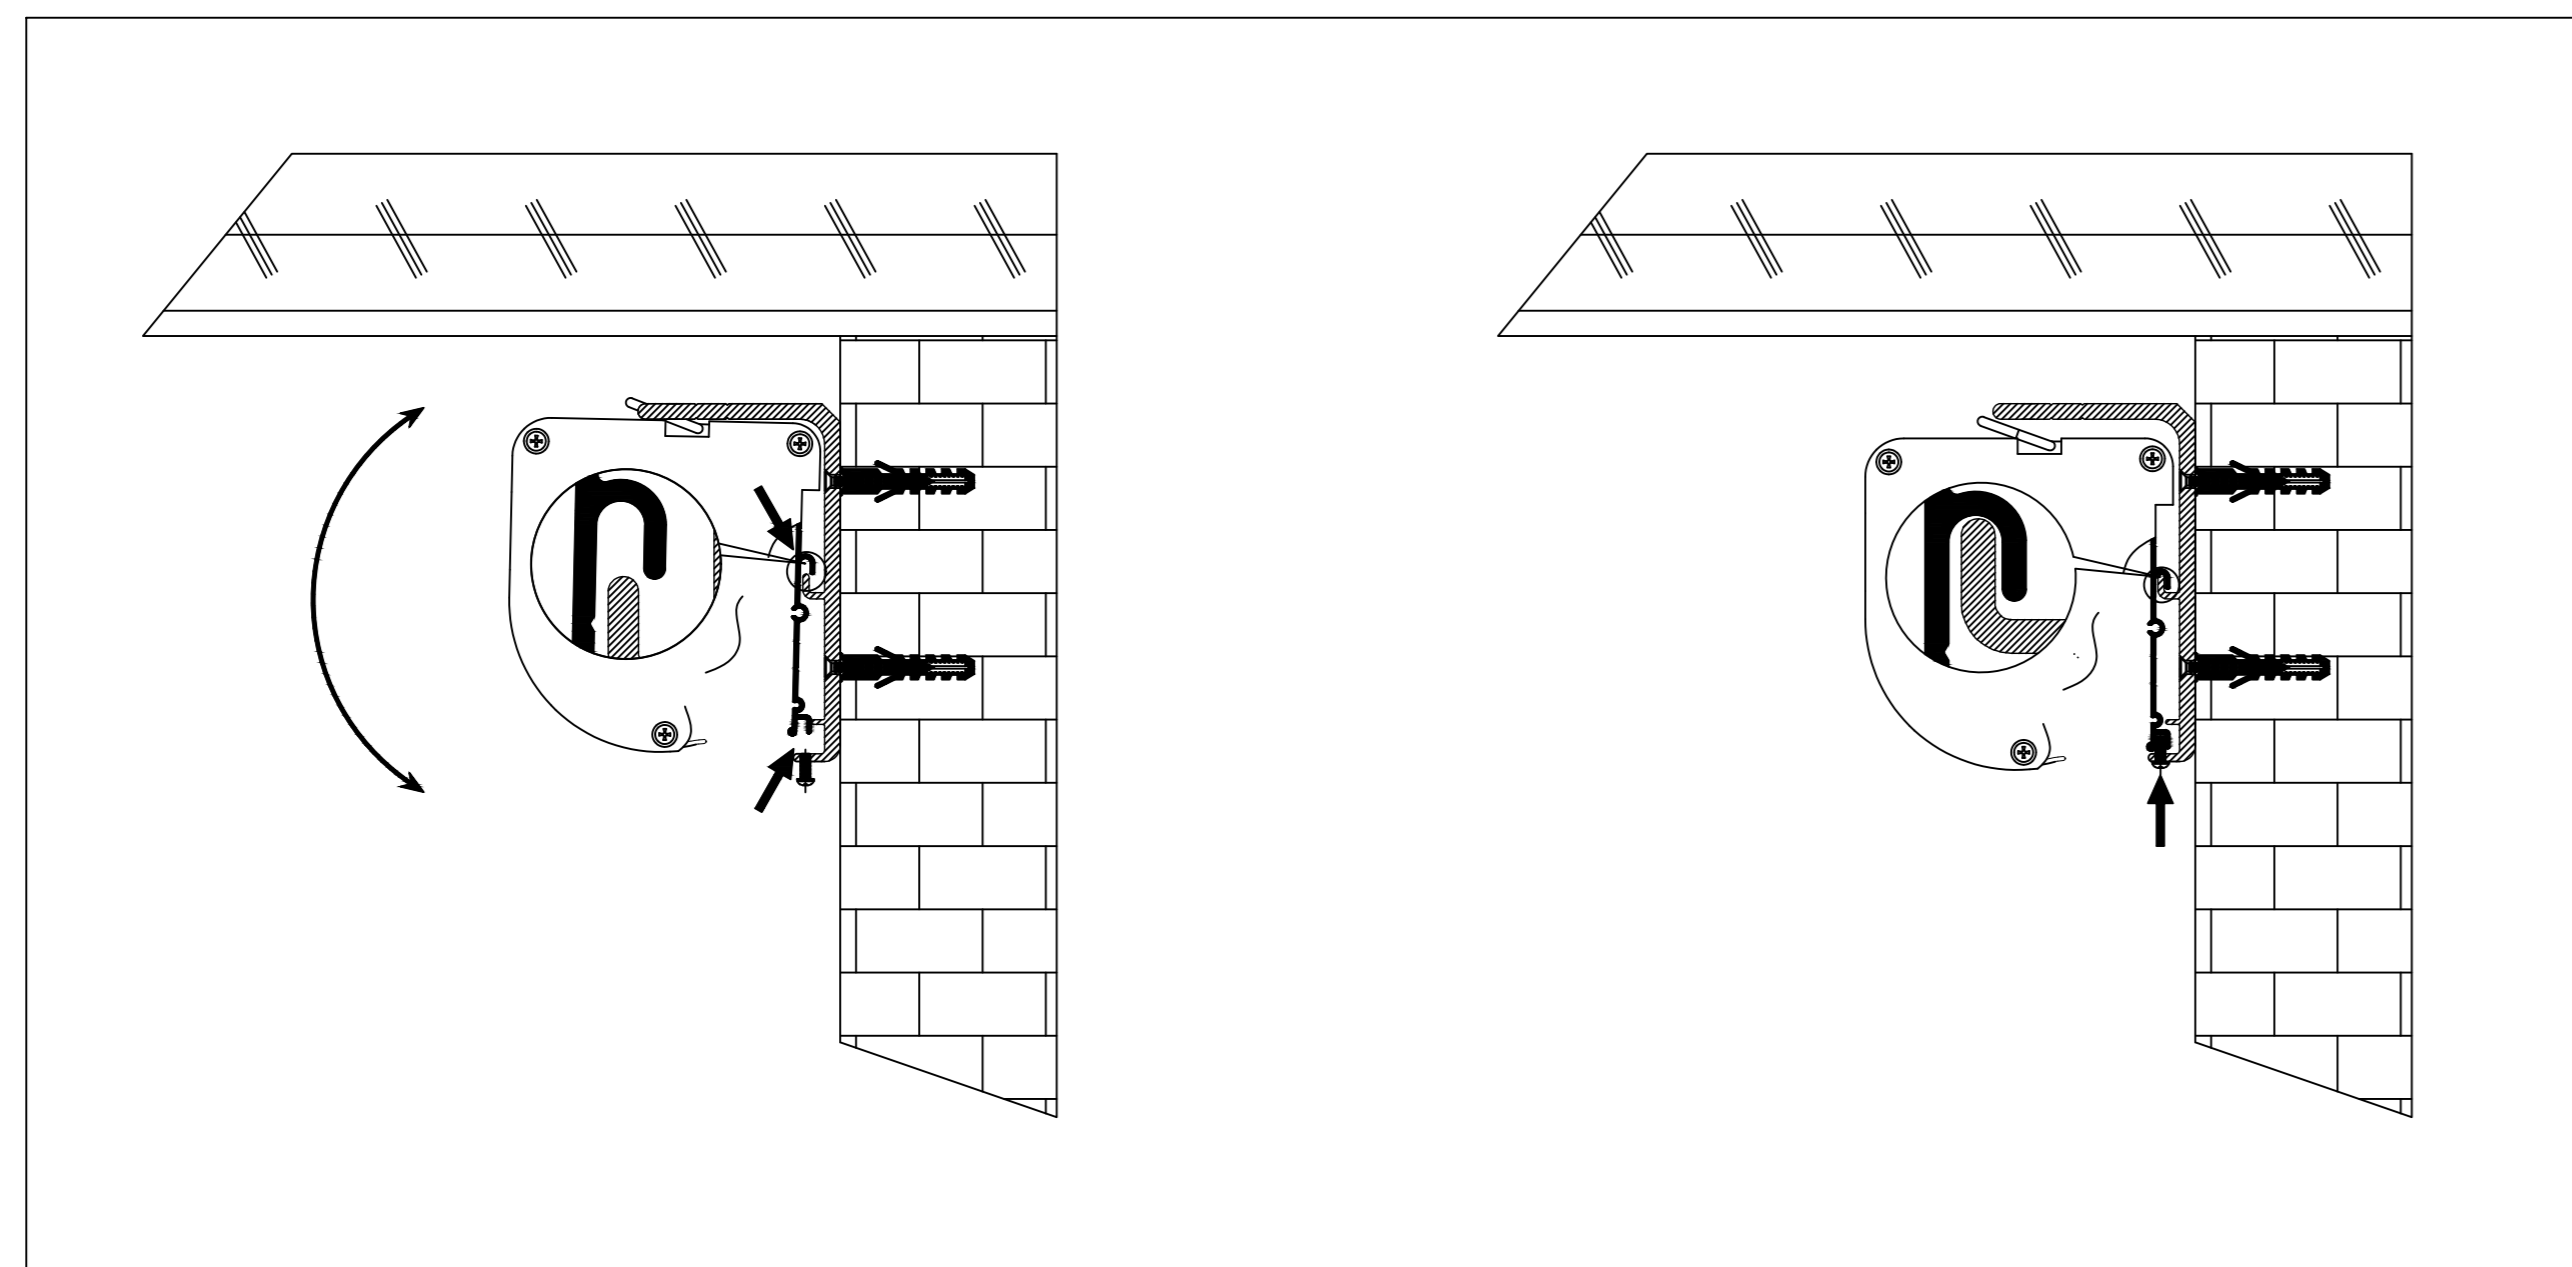

C

C

B

B

A

A

Left Side of Housing

Power Cord

Wired Trigger Port
 Wall Control Port
 Learn Key

Mounting Bracket

Holes for ceiling mount

Lip that latches onto housing

Holes for wall mount

Aurora ALR 4K Tab-Tensioned
 Motorized Screen 92" 16:9

Product Model: EV-T3-92-1.3

not to scale

Page 2 of 3

Mounting Diagrams

Wall Mount

Ceiling Mount

Hanging Ceiling Mount

Aurora ALR 4K Tab-Tensioned
Motorized Screen 92" 16:9

Product Model: EV-T3-92-1.3