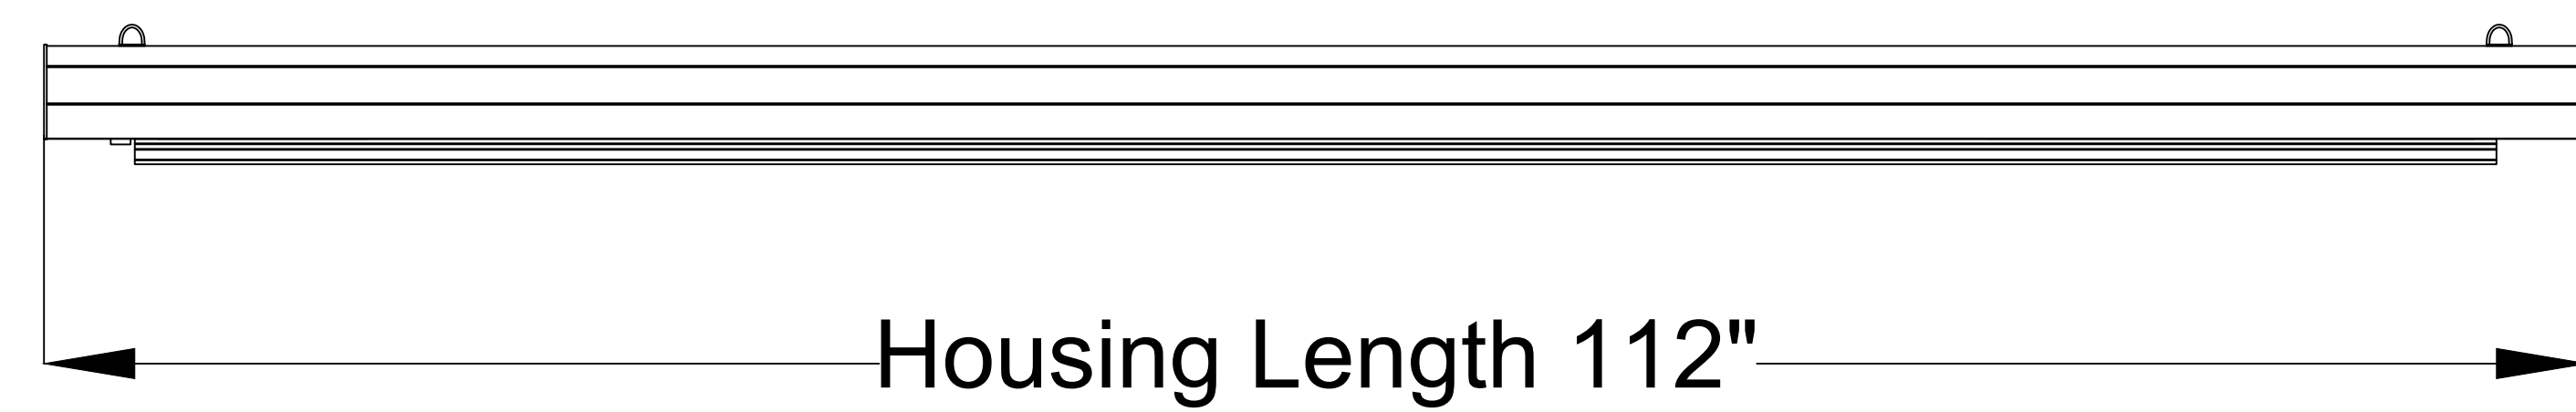

## Extended View

## Retracted View

Aurora ALR 4K Perforated  
Tab-Tensioned Motorized Screen  
106" 16:9

Product Model: EV-T3P-106-1.25

not to scale

Page 1 of 3

**Left Side of Housing**

Power Cord

Wired Trigger Port

Wall Control Port

Learn Key

**Mounting Bracket**

Holes for ceiling mount

Lip that latches onto housing

Holes for wall mount

Aurora ALR 4K Perforated  
Tab-Tensioned Motorized Screen  
106" 16:9

Product Model: EV-T3P-106-1.25