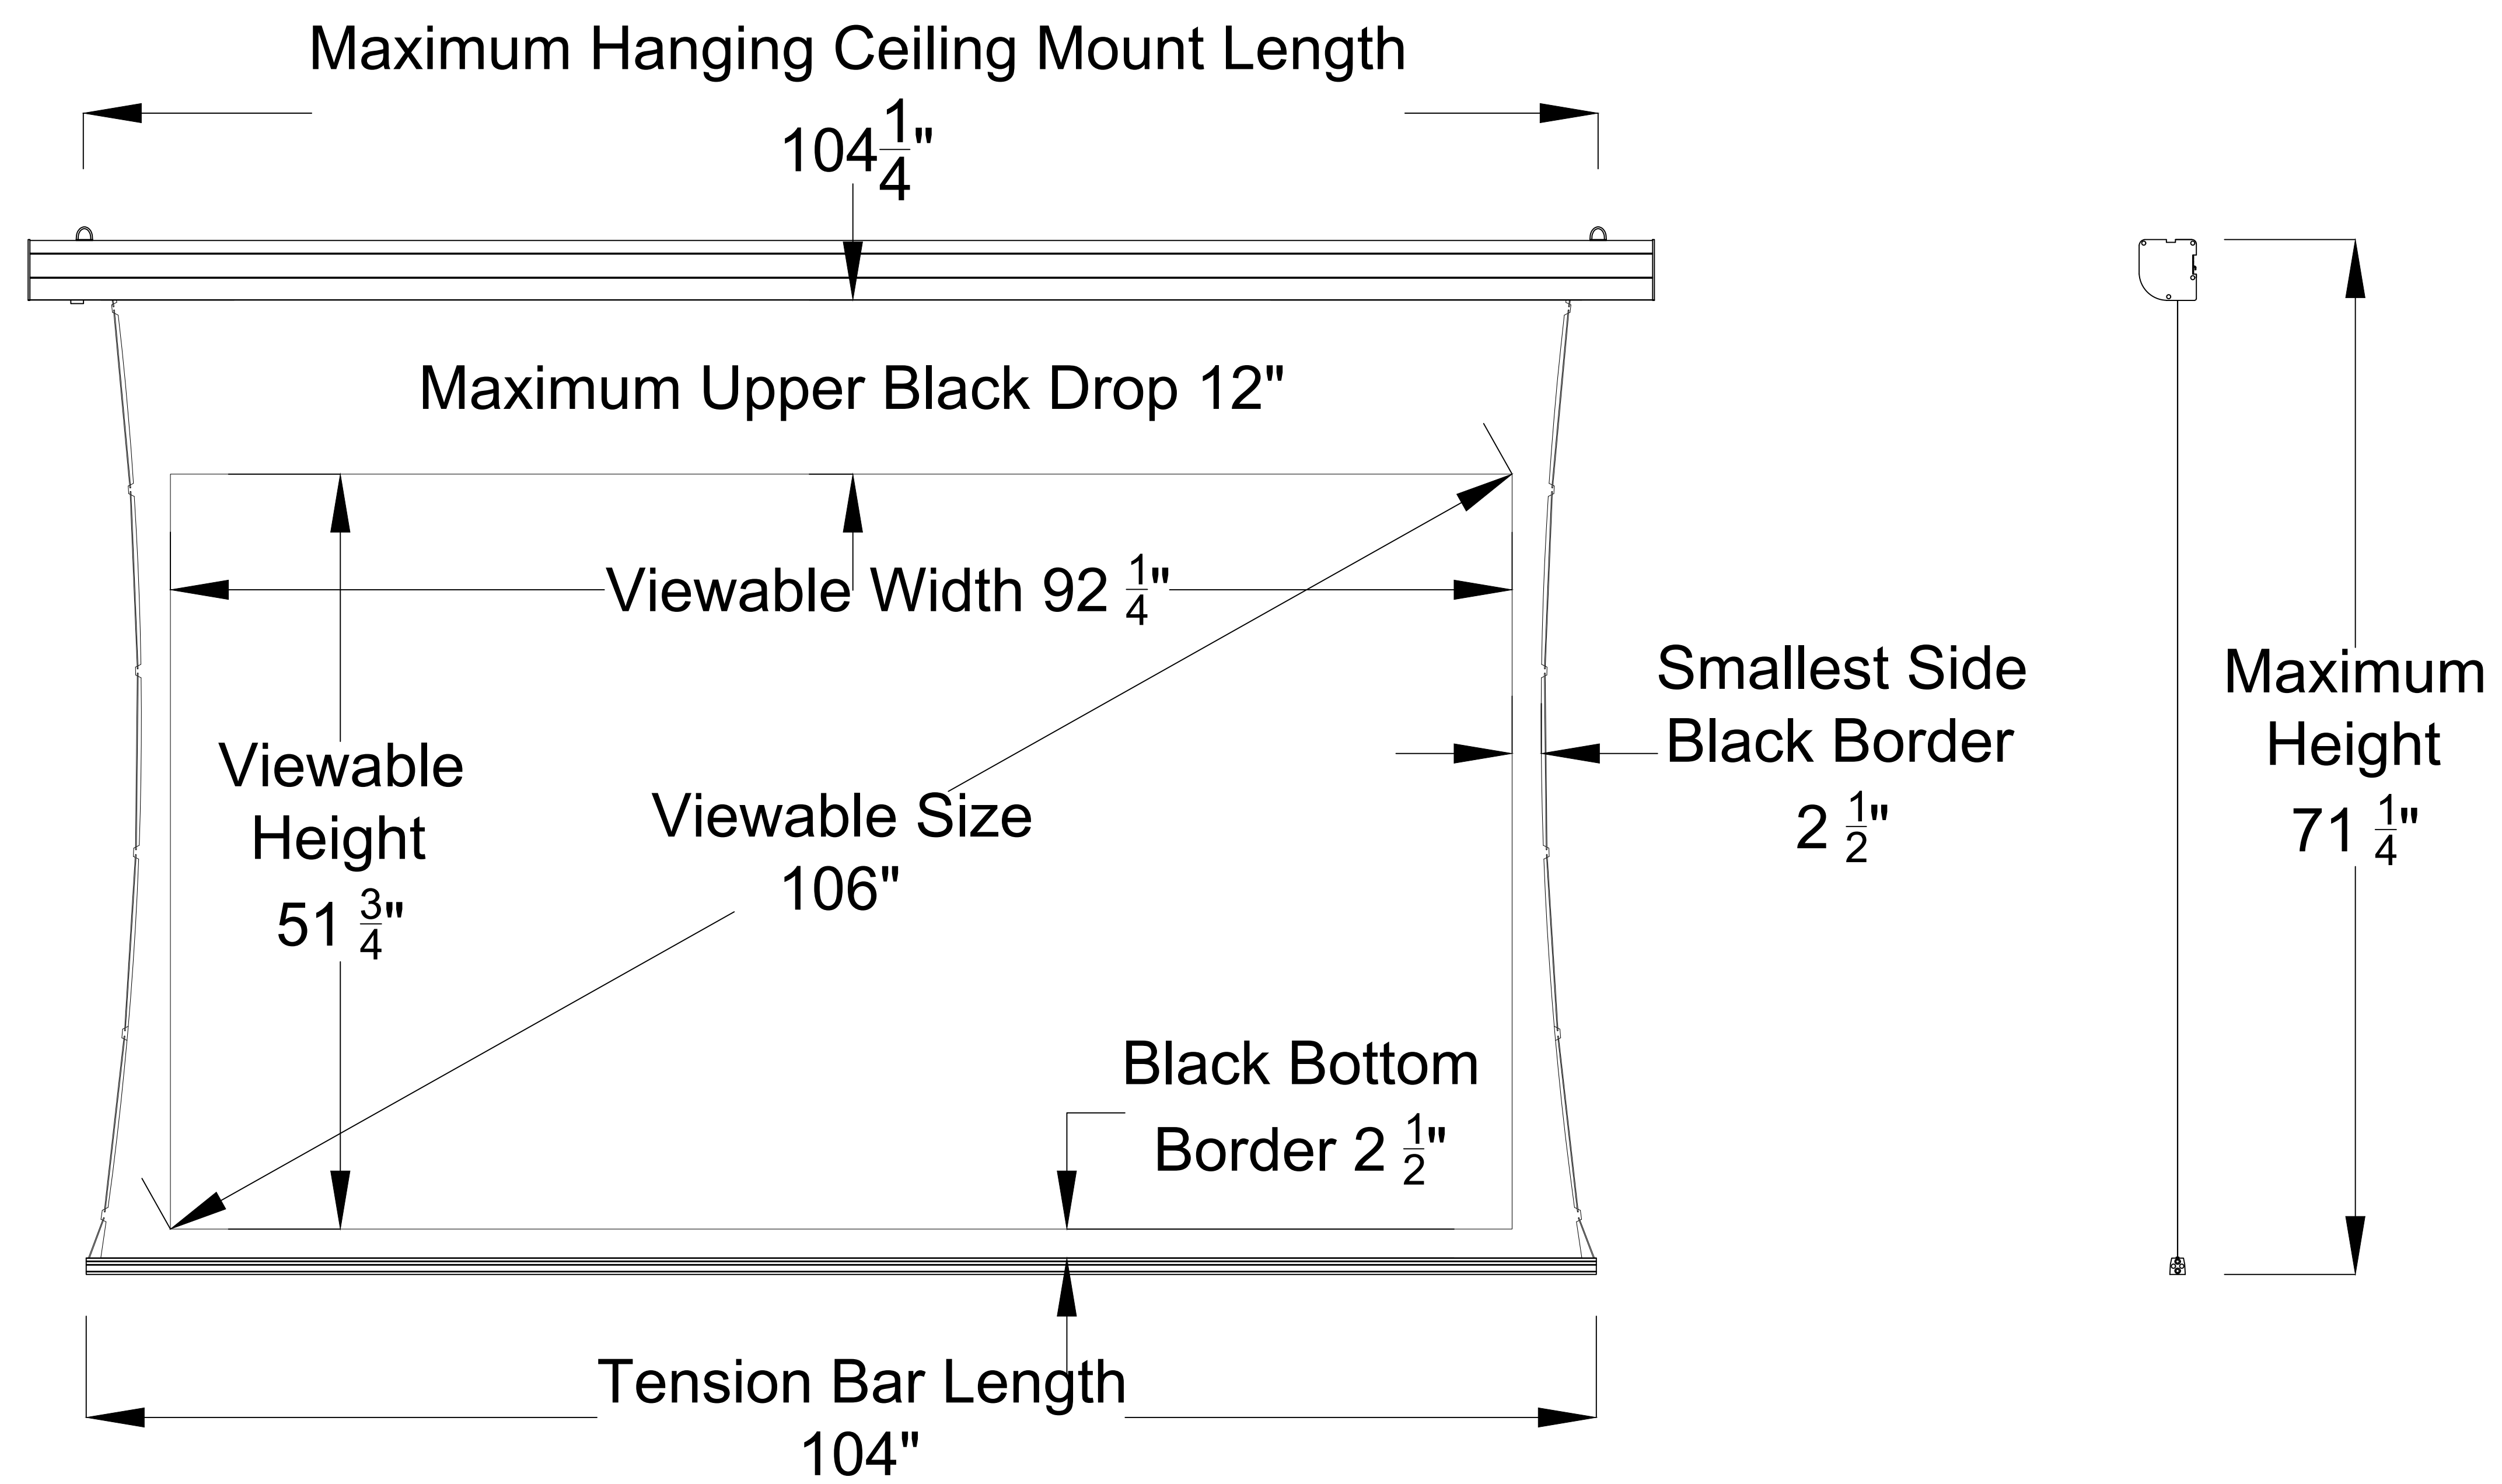

## Extended View

## Retracted View

Aurora ALR 4K Perforated  
Tab-Tensioned Motorized Screen  
106" 16:9

Product Model: EV-T3P-106-1.25

not to scale

Page 1 of 3

**Left Side of Housing**

Power Cord

Wired Trigger Port

Wall Control Port

Learn Key

**Mounting Bracket**

Holes for ceiling mount

Lip that latches onto housing

Holes for wall mount

Aurora ALR 4K Perforated  
Tab-Tensioned Motorized Screen  
106" 16:9

Product Model: EV-T3P-106-1.25

### Wall Mount