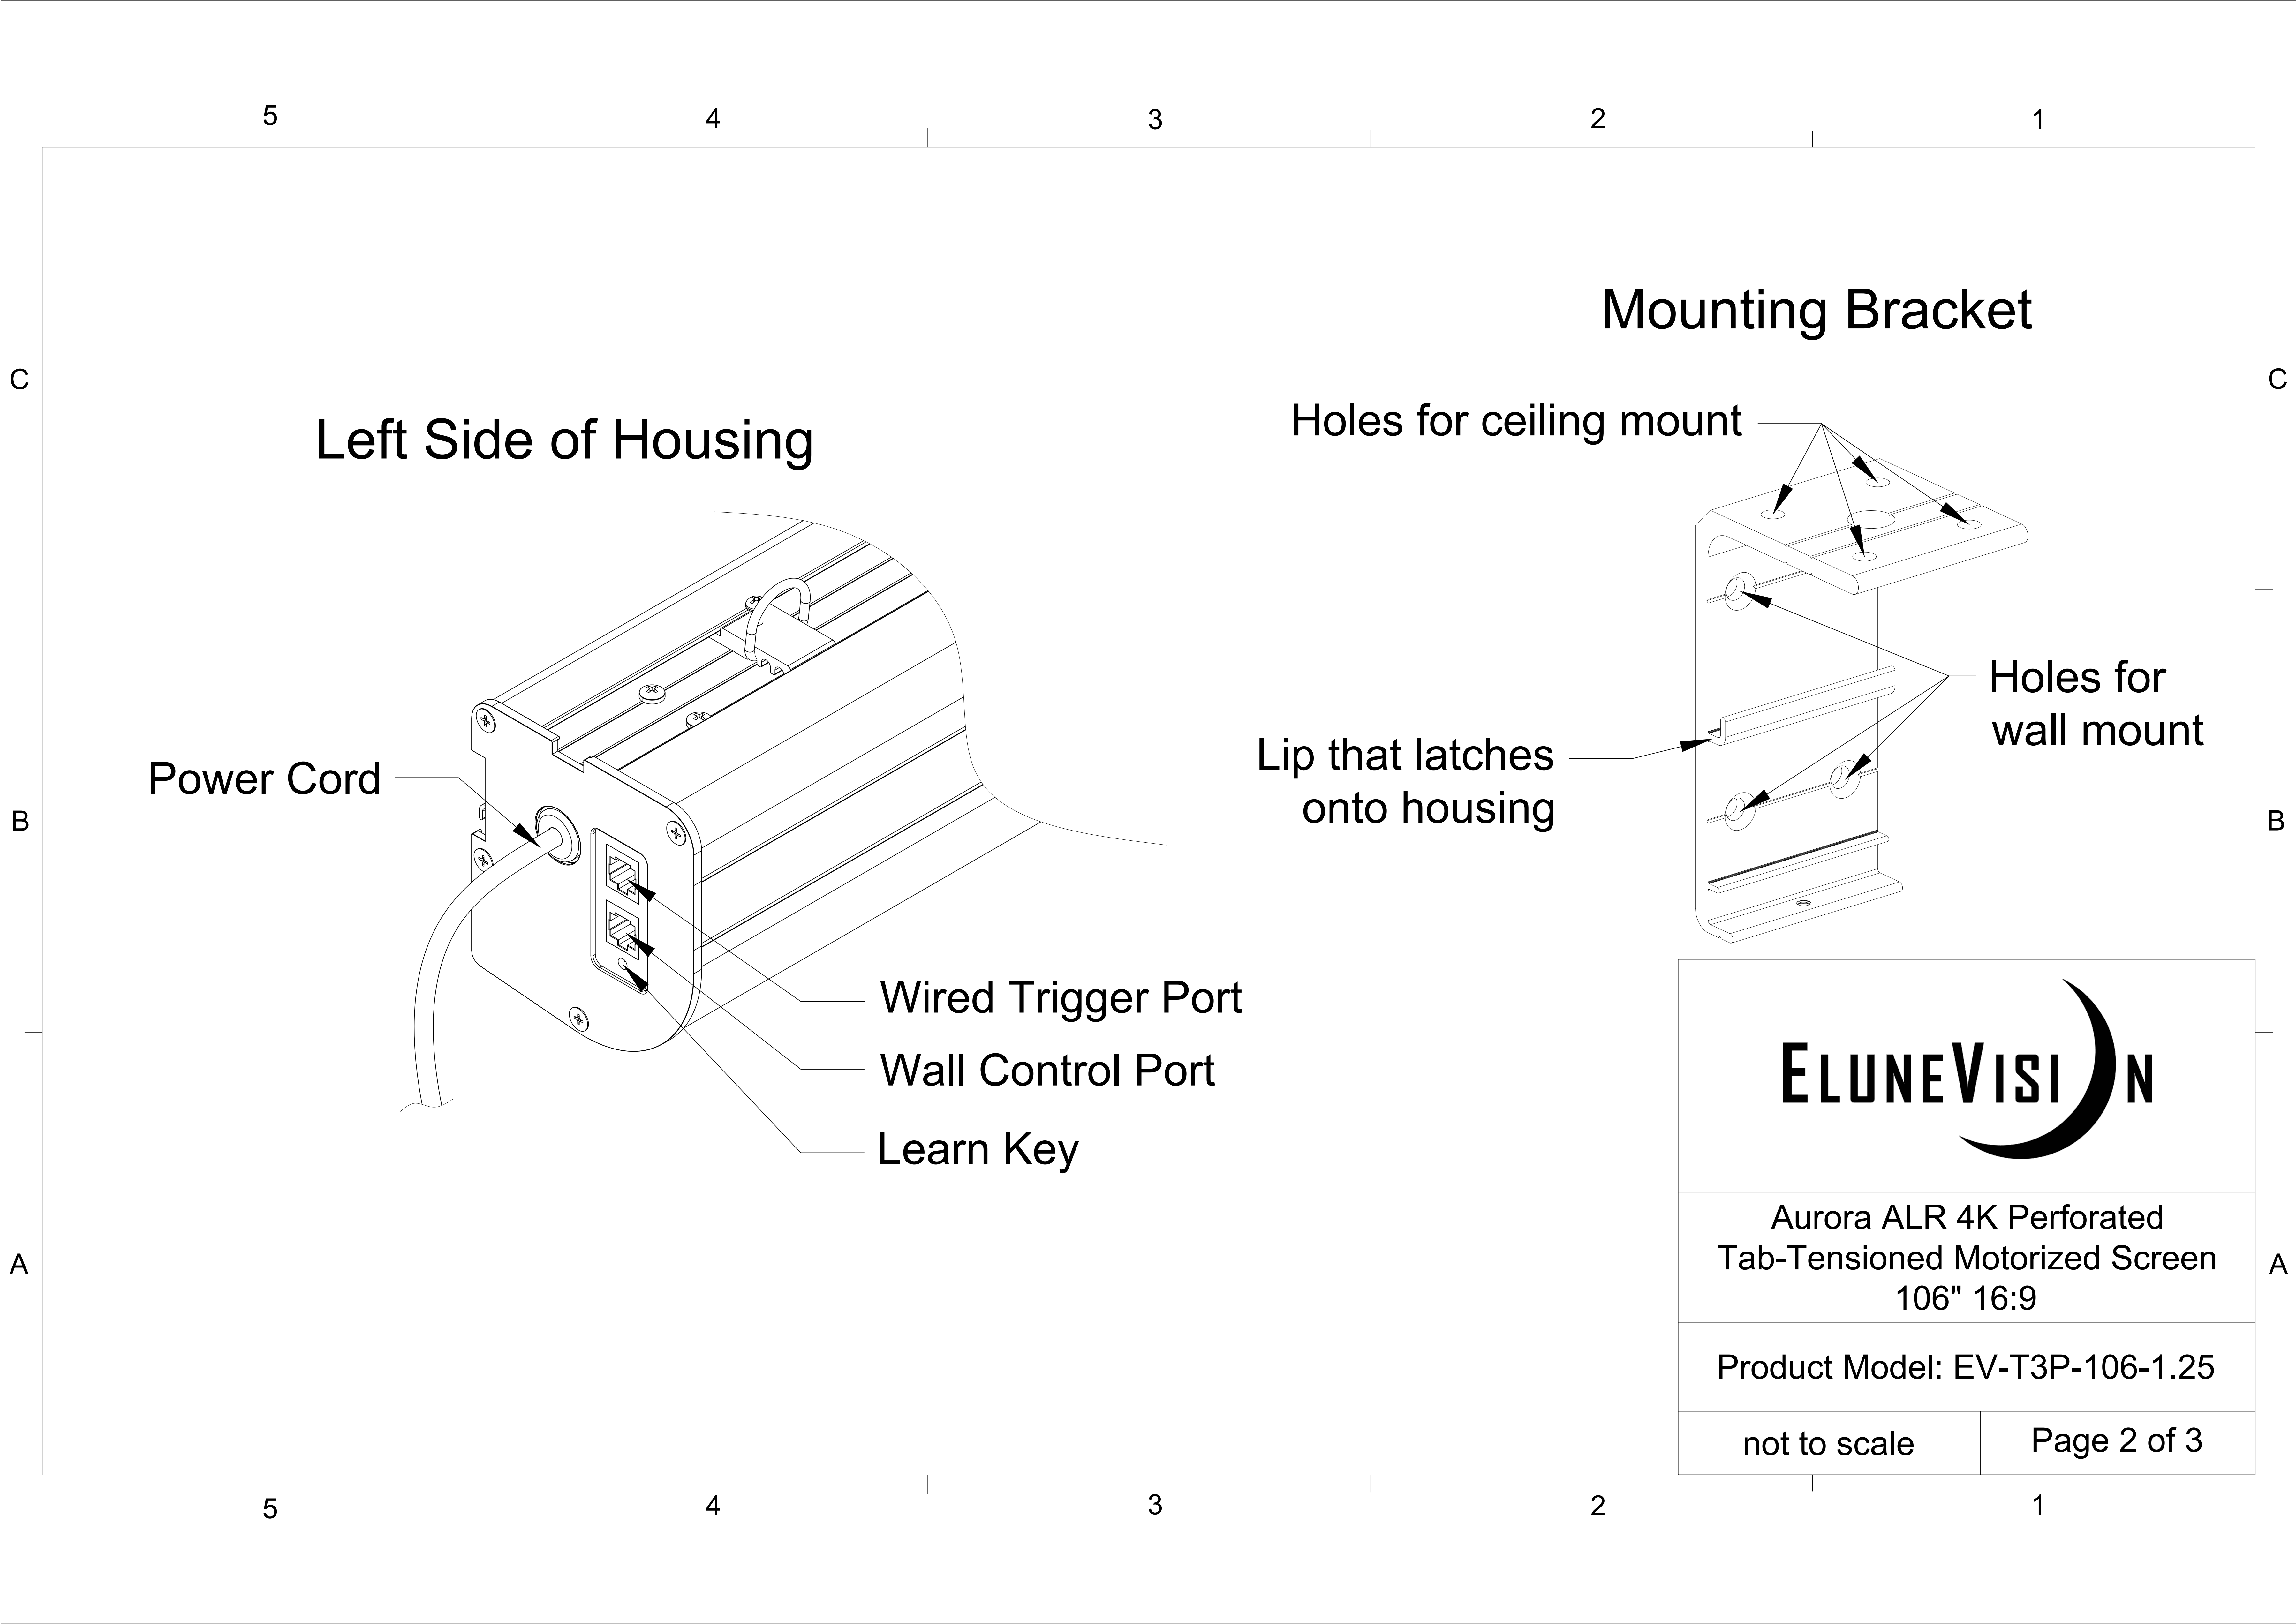

## Retracted View

Aurora ALR 4K Perforated  
Tab-Tensioned Motorized Screen  
106" 16:9

Product Model: EV-T3P-106-1.25

not to scale

Page 1 of 3

**Left Side of Housing**

Power Cord

Wired Trigger Port

Wall Control Port

Learn Key

**Mounting Bracket**

Holes for ceiling mount

Lip that latches onto housing

Holes for wall mount

Aurora ALR 4K Perforated  
Tab-Tensioned Motorized Screen  
106" 16:9

Product Model: EV-T3P-106-1.25

## Mounting Diagrams

### Wall Mount