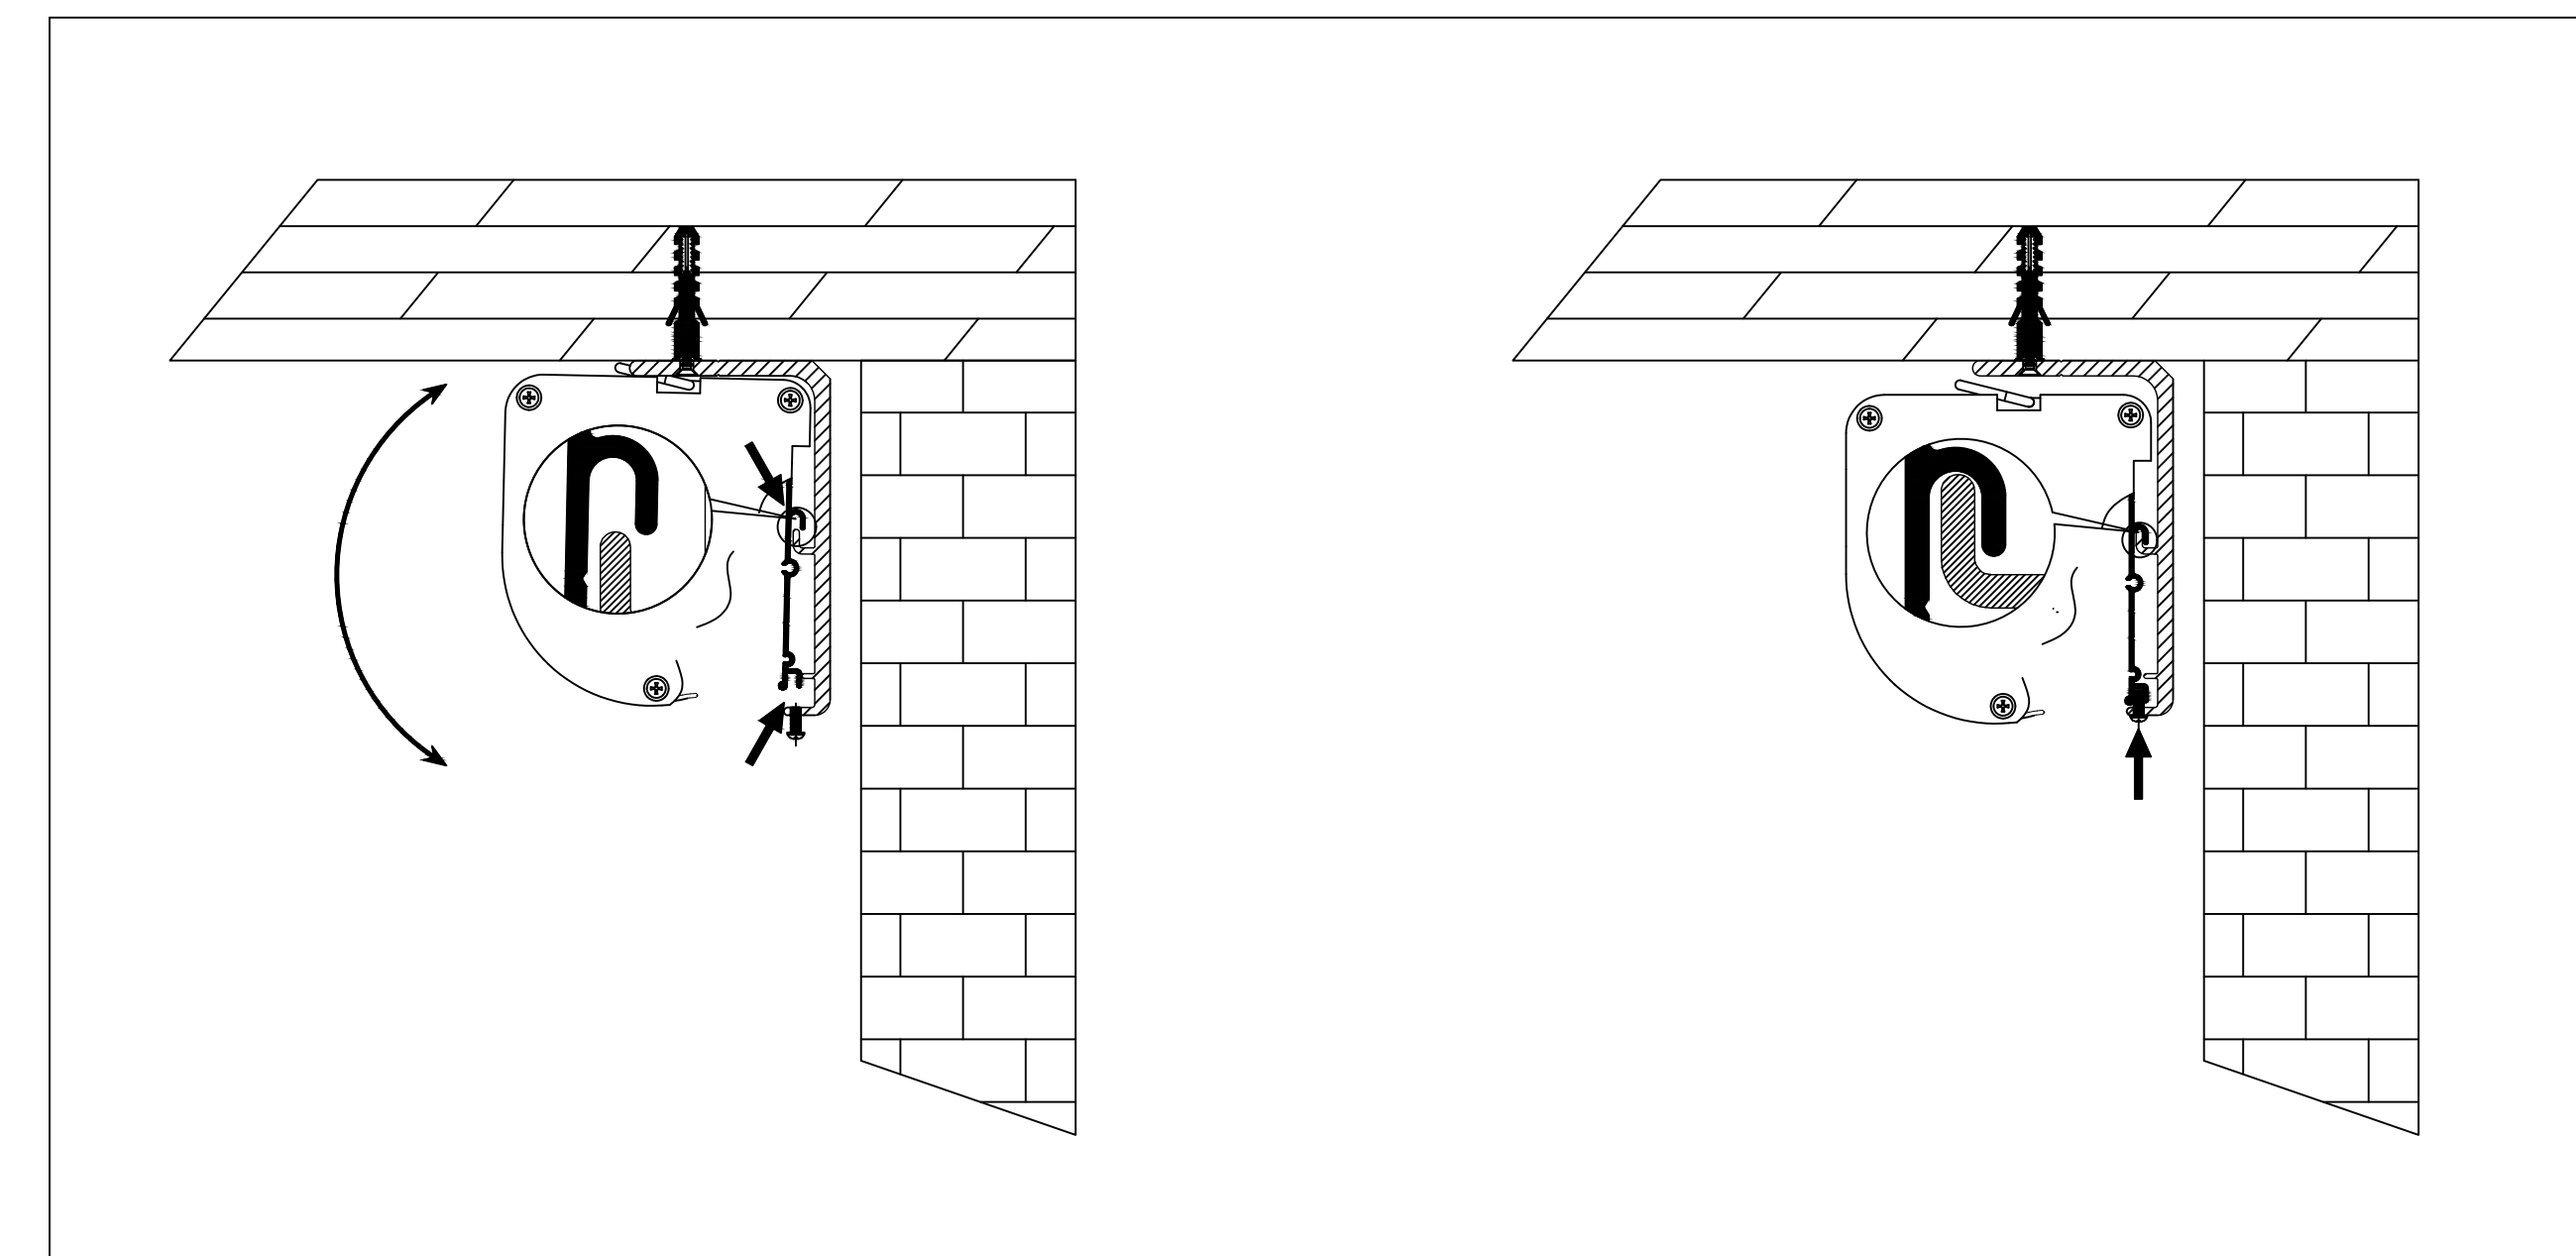

Ceiling Mount