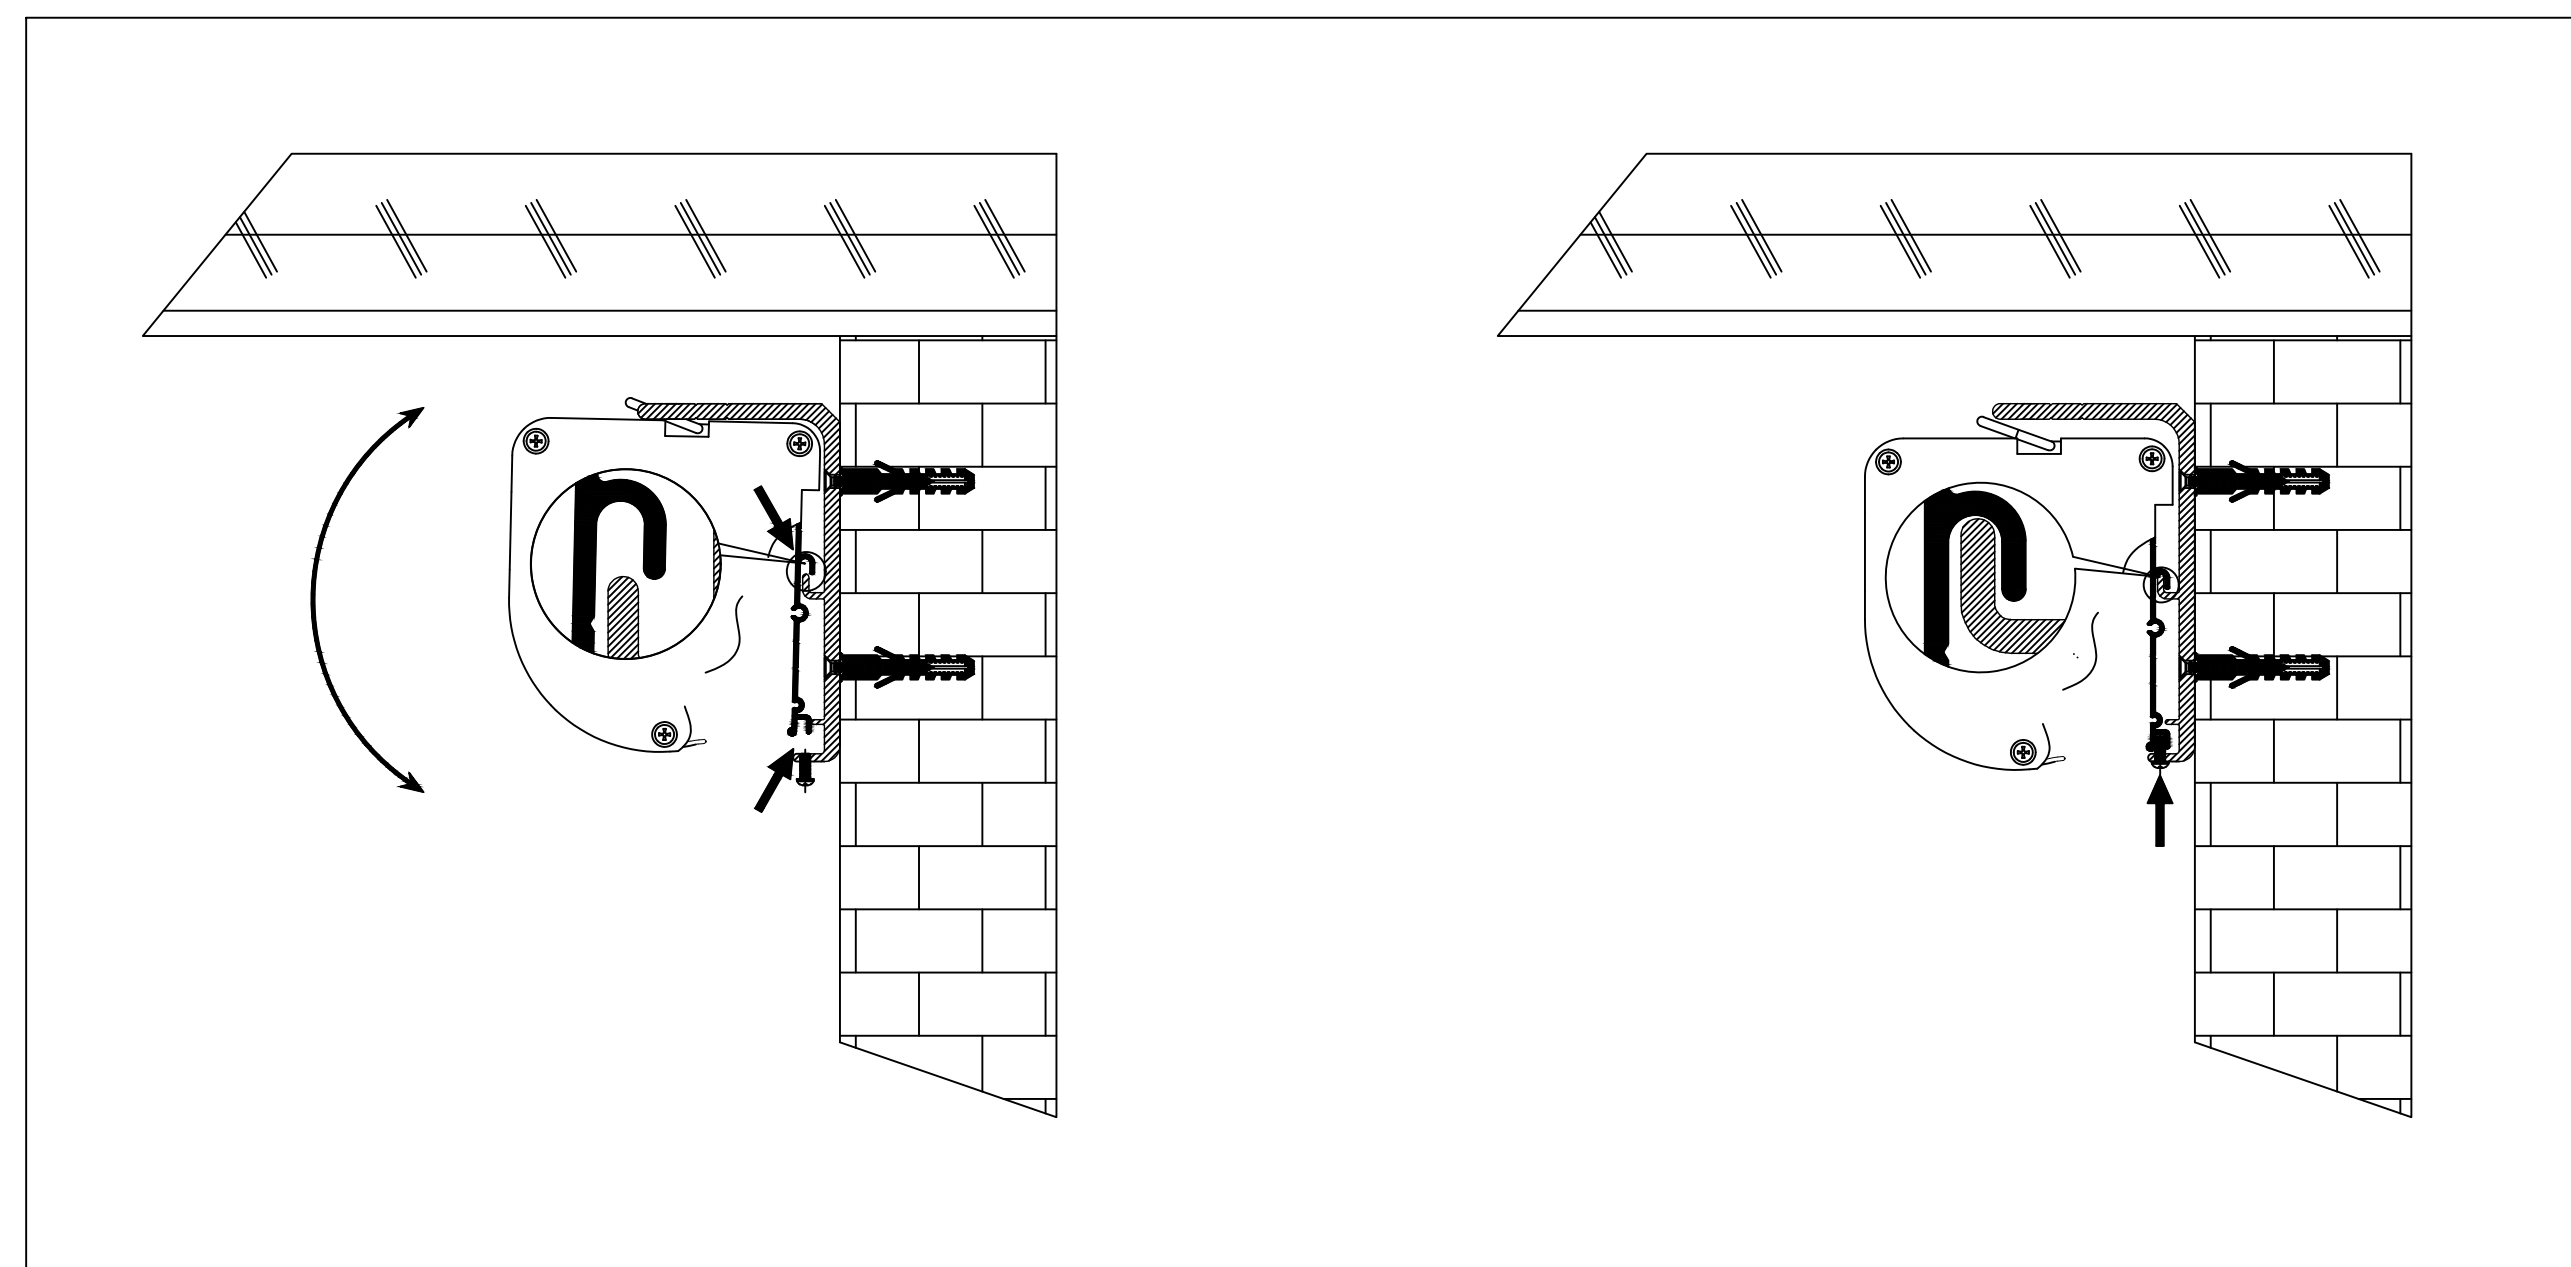

Mounting Diagrams

Wall Mount