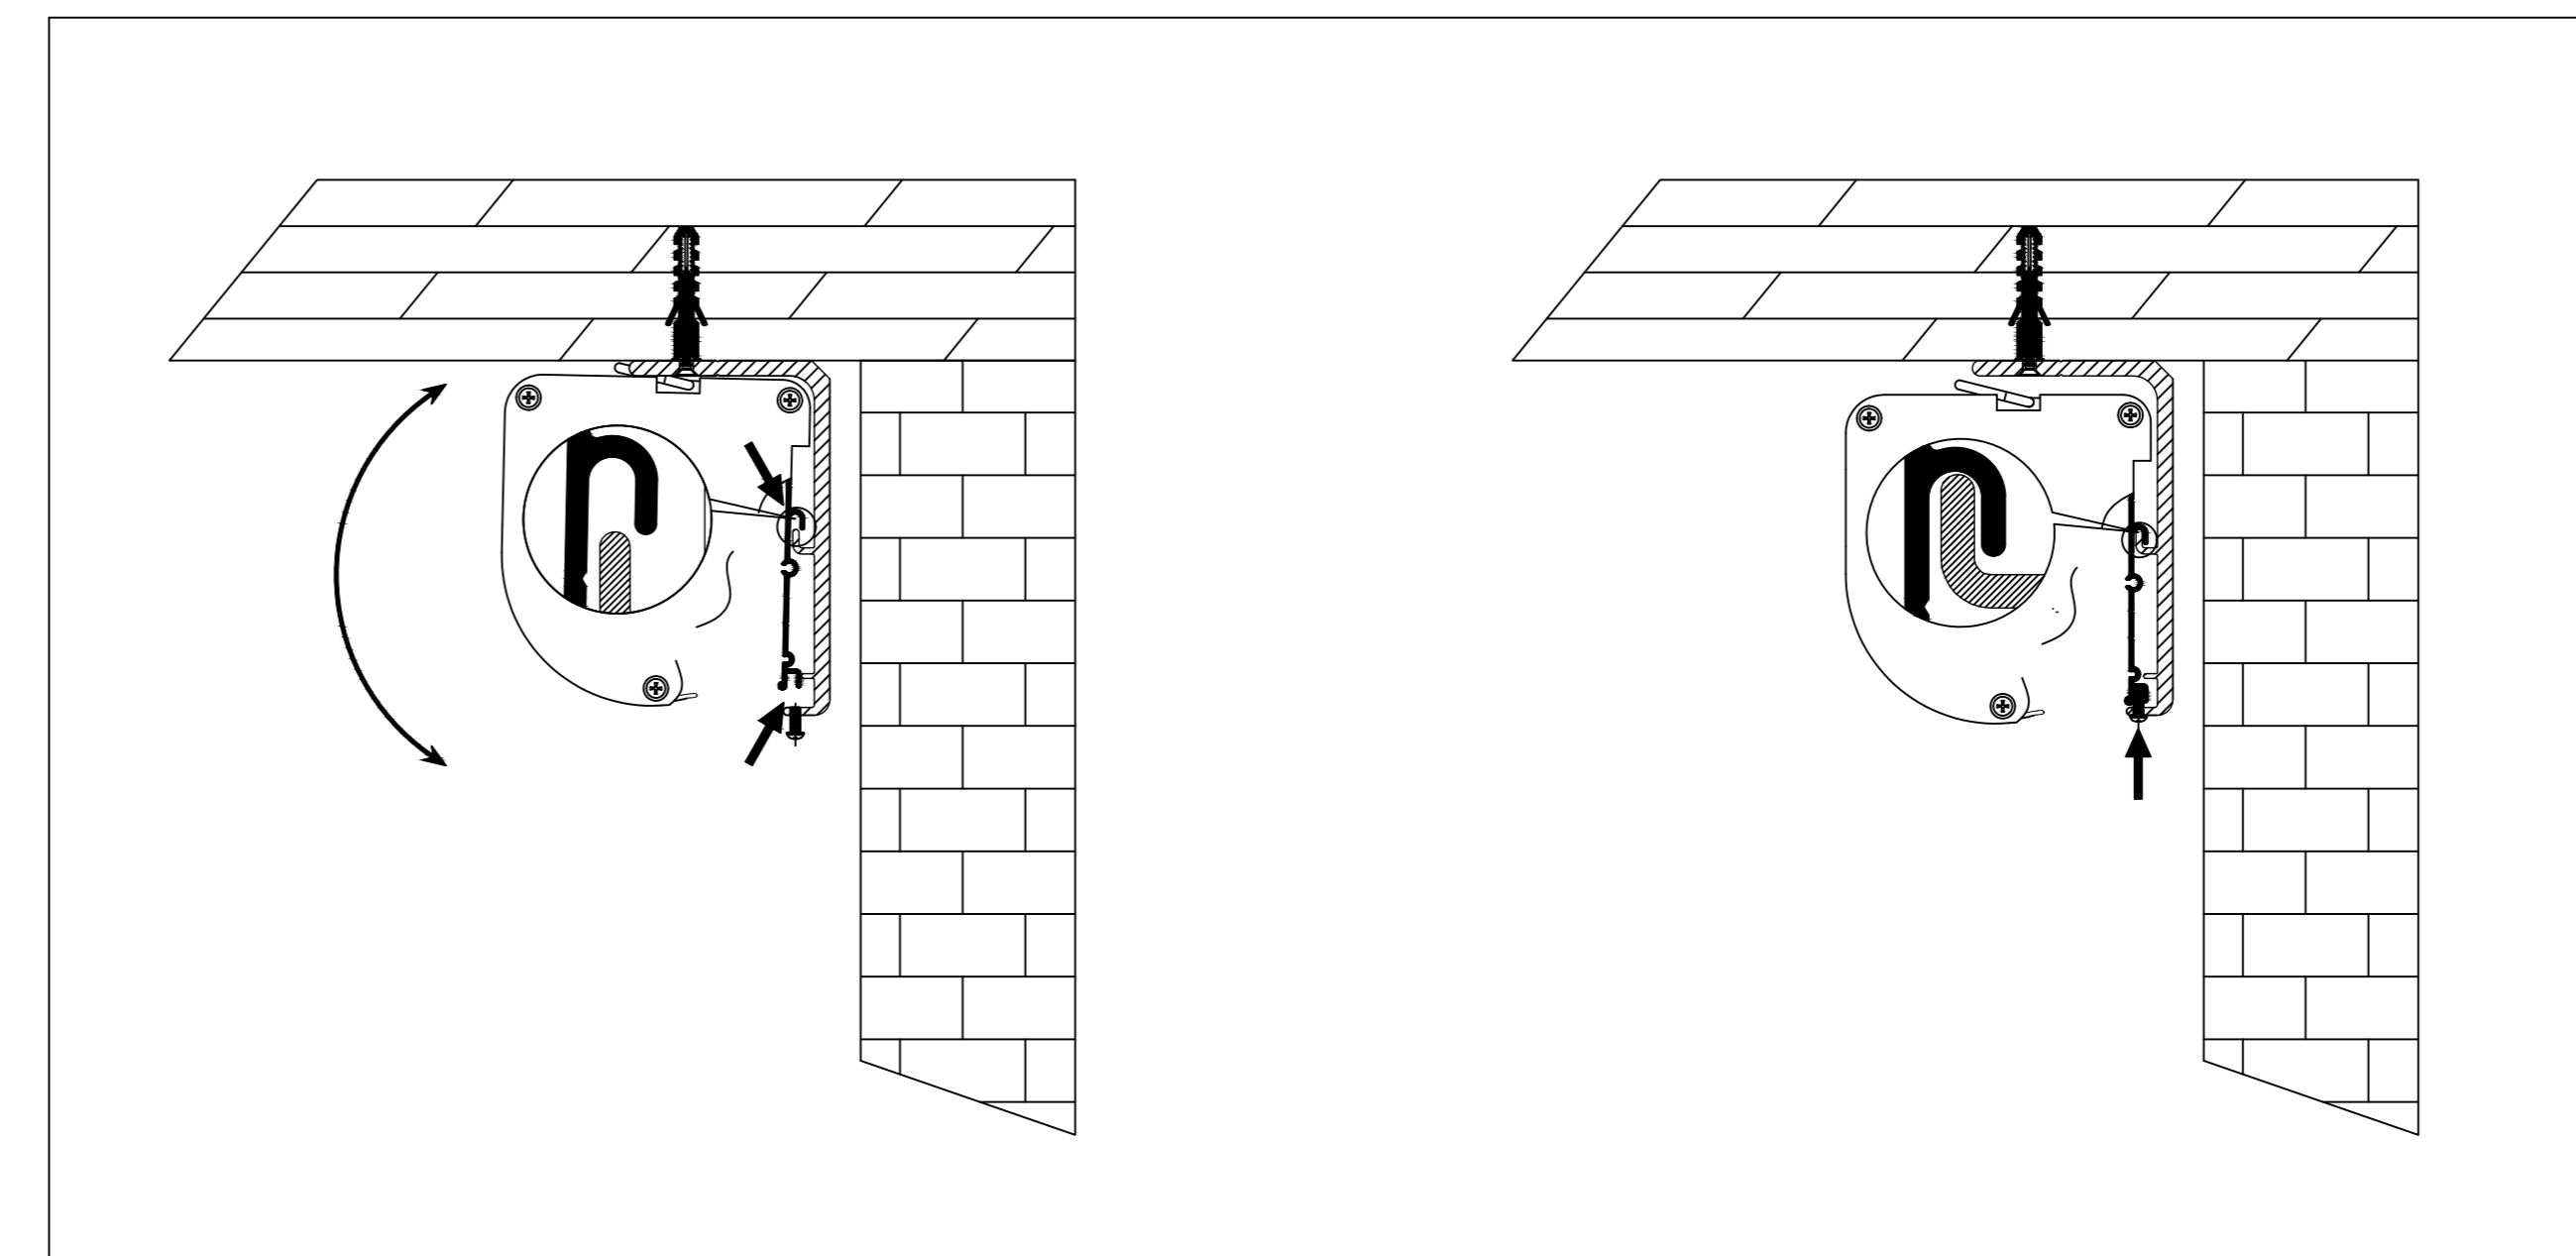

Wired Trigger Port

Wall Control Port

Learn Key

Mounting Bracket

Holes for ceiling mount

Lip that latches onto housing

Holes for wall mount

Aurora ALR 4K Perforated
Tab-Tensioned Motorized Screen
112" 16:9

Product Model: EV-T3P-112-1.25

not to scale

Page 2 of 3

Mounting Diagrams

Wall Mount

Ceiling Mount

Hanging Ceiling Mount

ELUNEVISION

Aurora ALR 4K Perforated
Tab-Tensioned Motorized Screen
112" 16:9

Product Model: EV-T3P-112-1.25

not to scale

Page 3 of 3