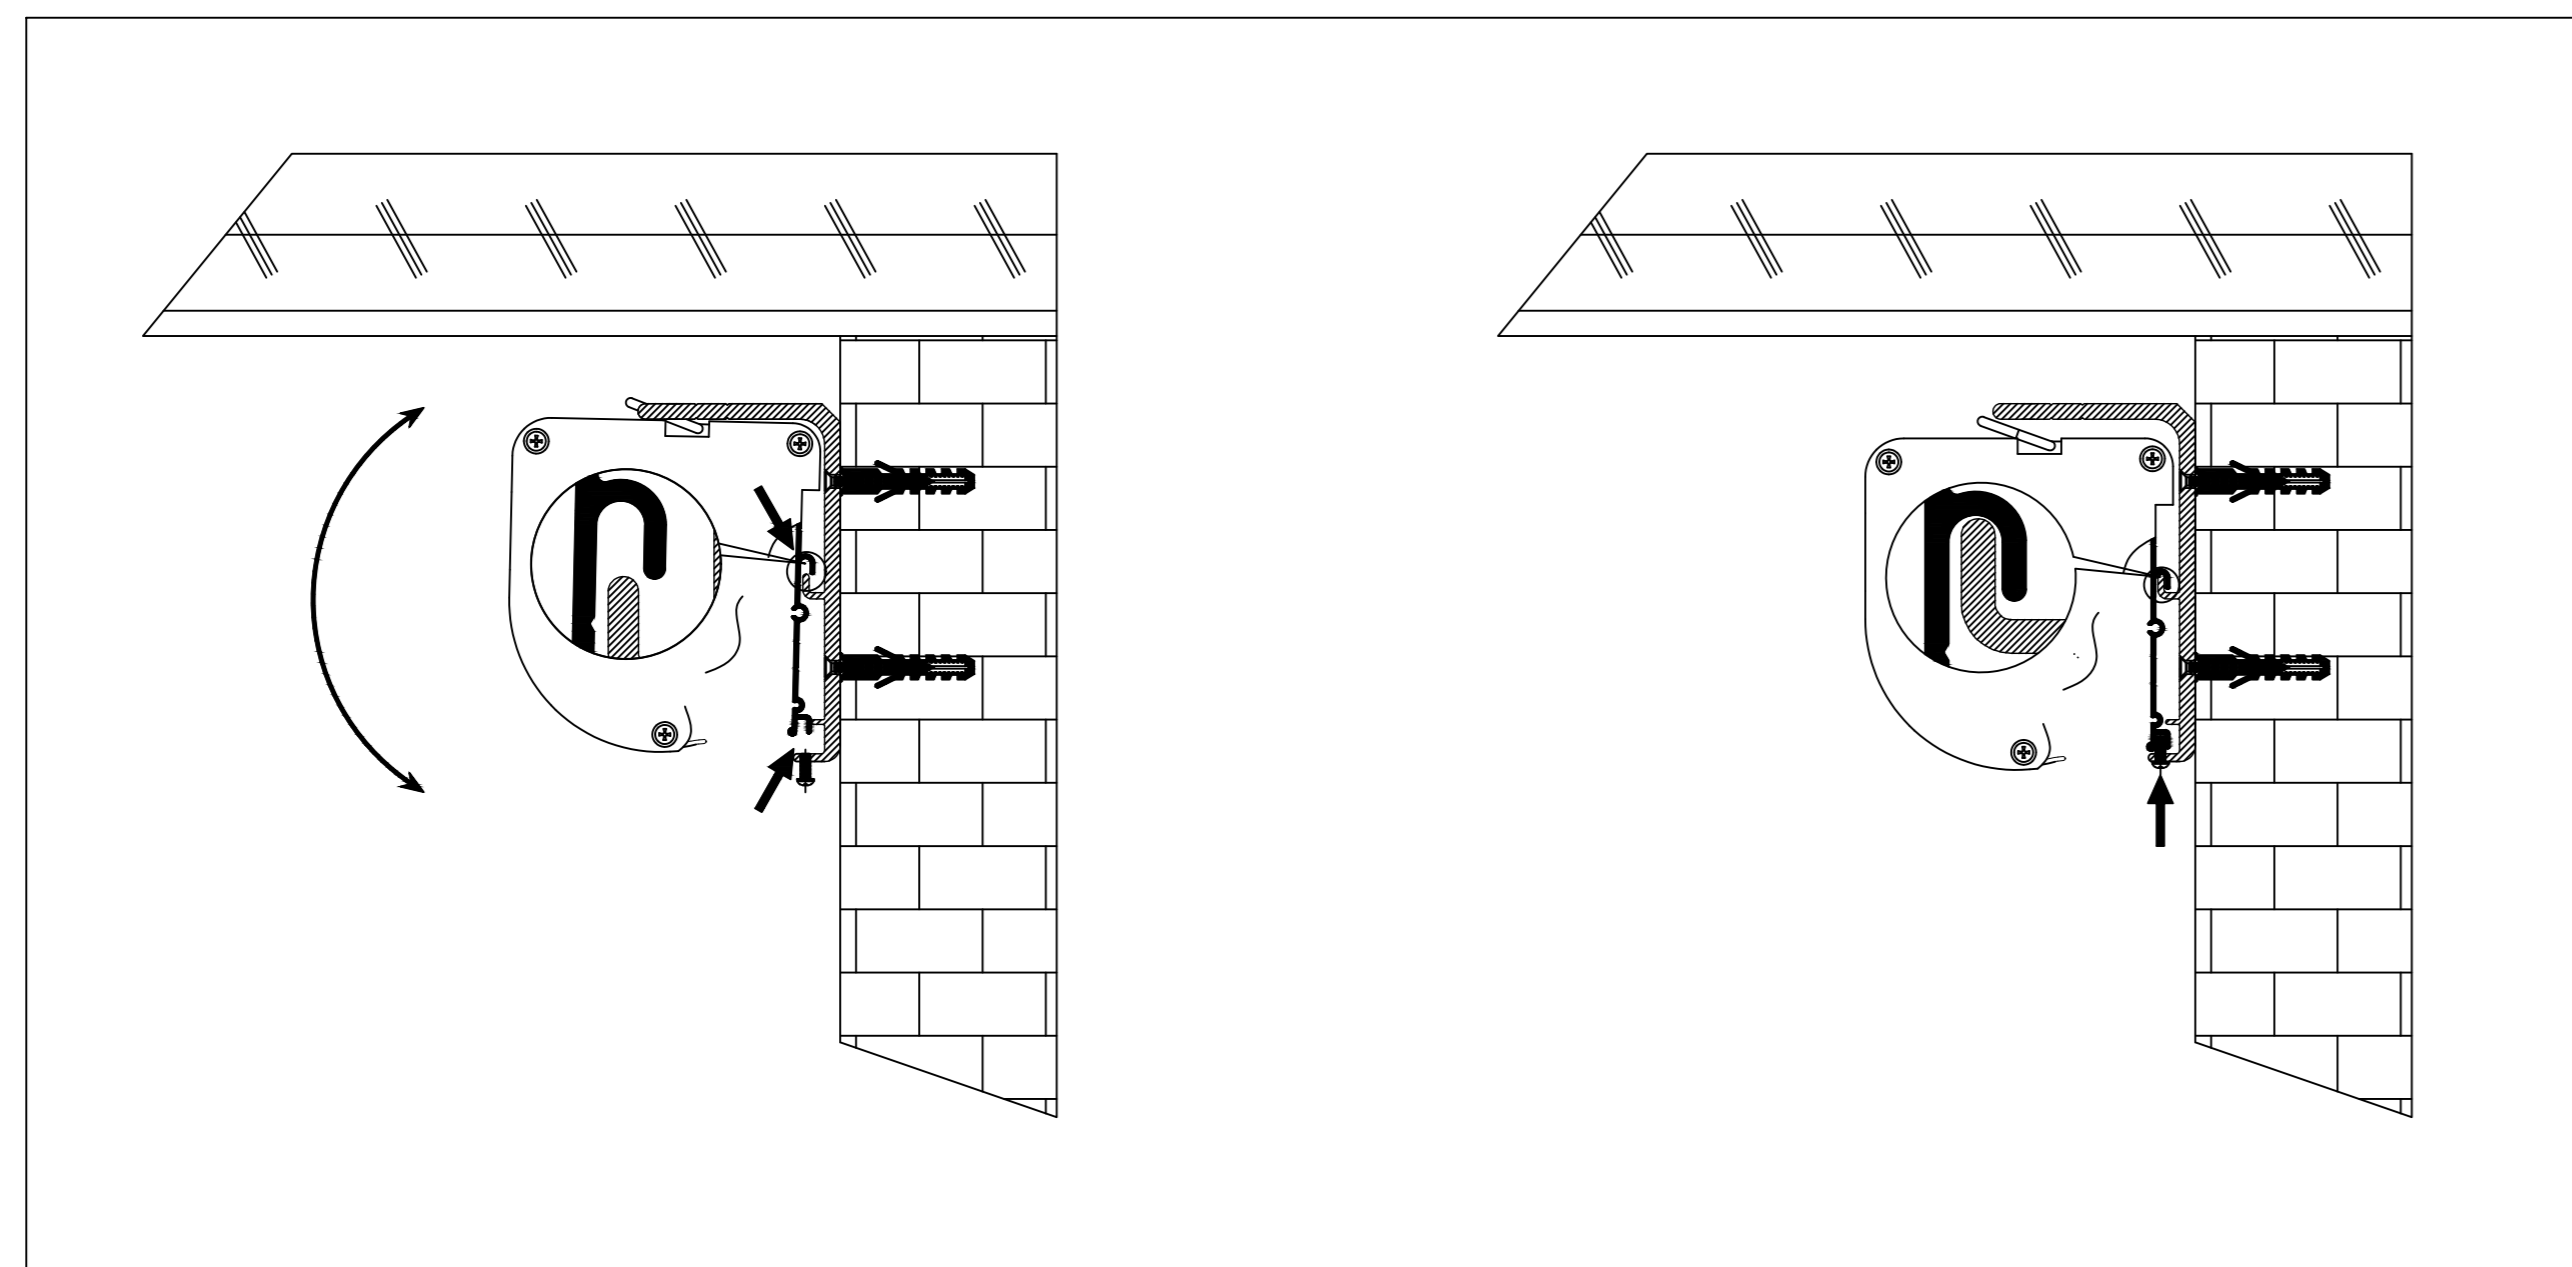

Extended View

Retracted View

Aurora ALR 4K Perforated
Tab-Tensioned Motorized Screen
112" 16:9

Product Model: EV-T3P-112-1.25

not to scale

Page 1 of 3

Left Side of Housing

Power Cord

Wired Trigger Port

Wall Control Port

Learn Key

Mounting Bracket

Holes for ceiling mount

Lip that latches onto housing

Holes for wall mount

Aurora ALR 4K Perforated
Tab-Tensioned Motorized Screen
112" 16:9

Product Model: EV-T3P-112-1.25

not to scale

Page 2 of 3

Mounting Diagrams

Wall Mount

Ceiling Mount

Hanging Ceiling Mount

ELUNEVISION

Aurora ALR 4K Perforated
Tab-Tensioned Motorized Screen
112" 16:9

Product Model: EV-T3P-112-1.25

not to scale

Page 3 of 3