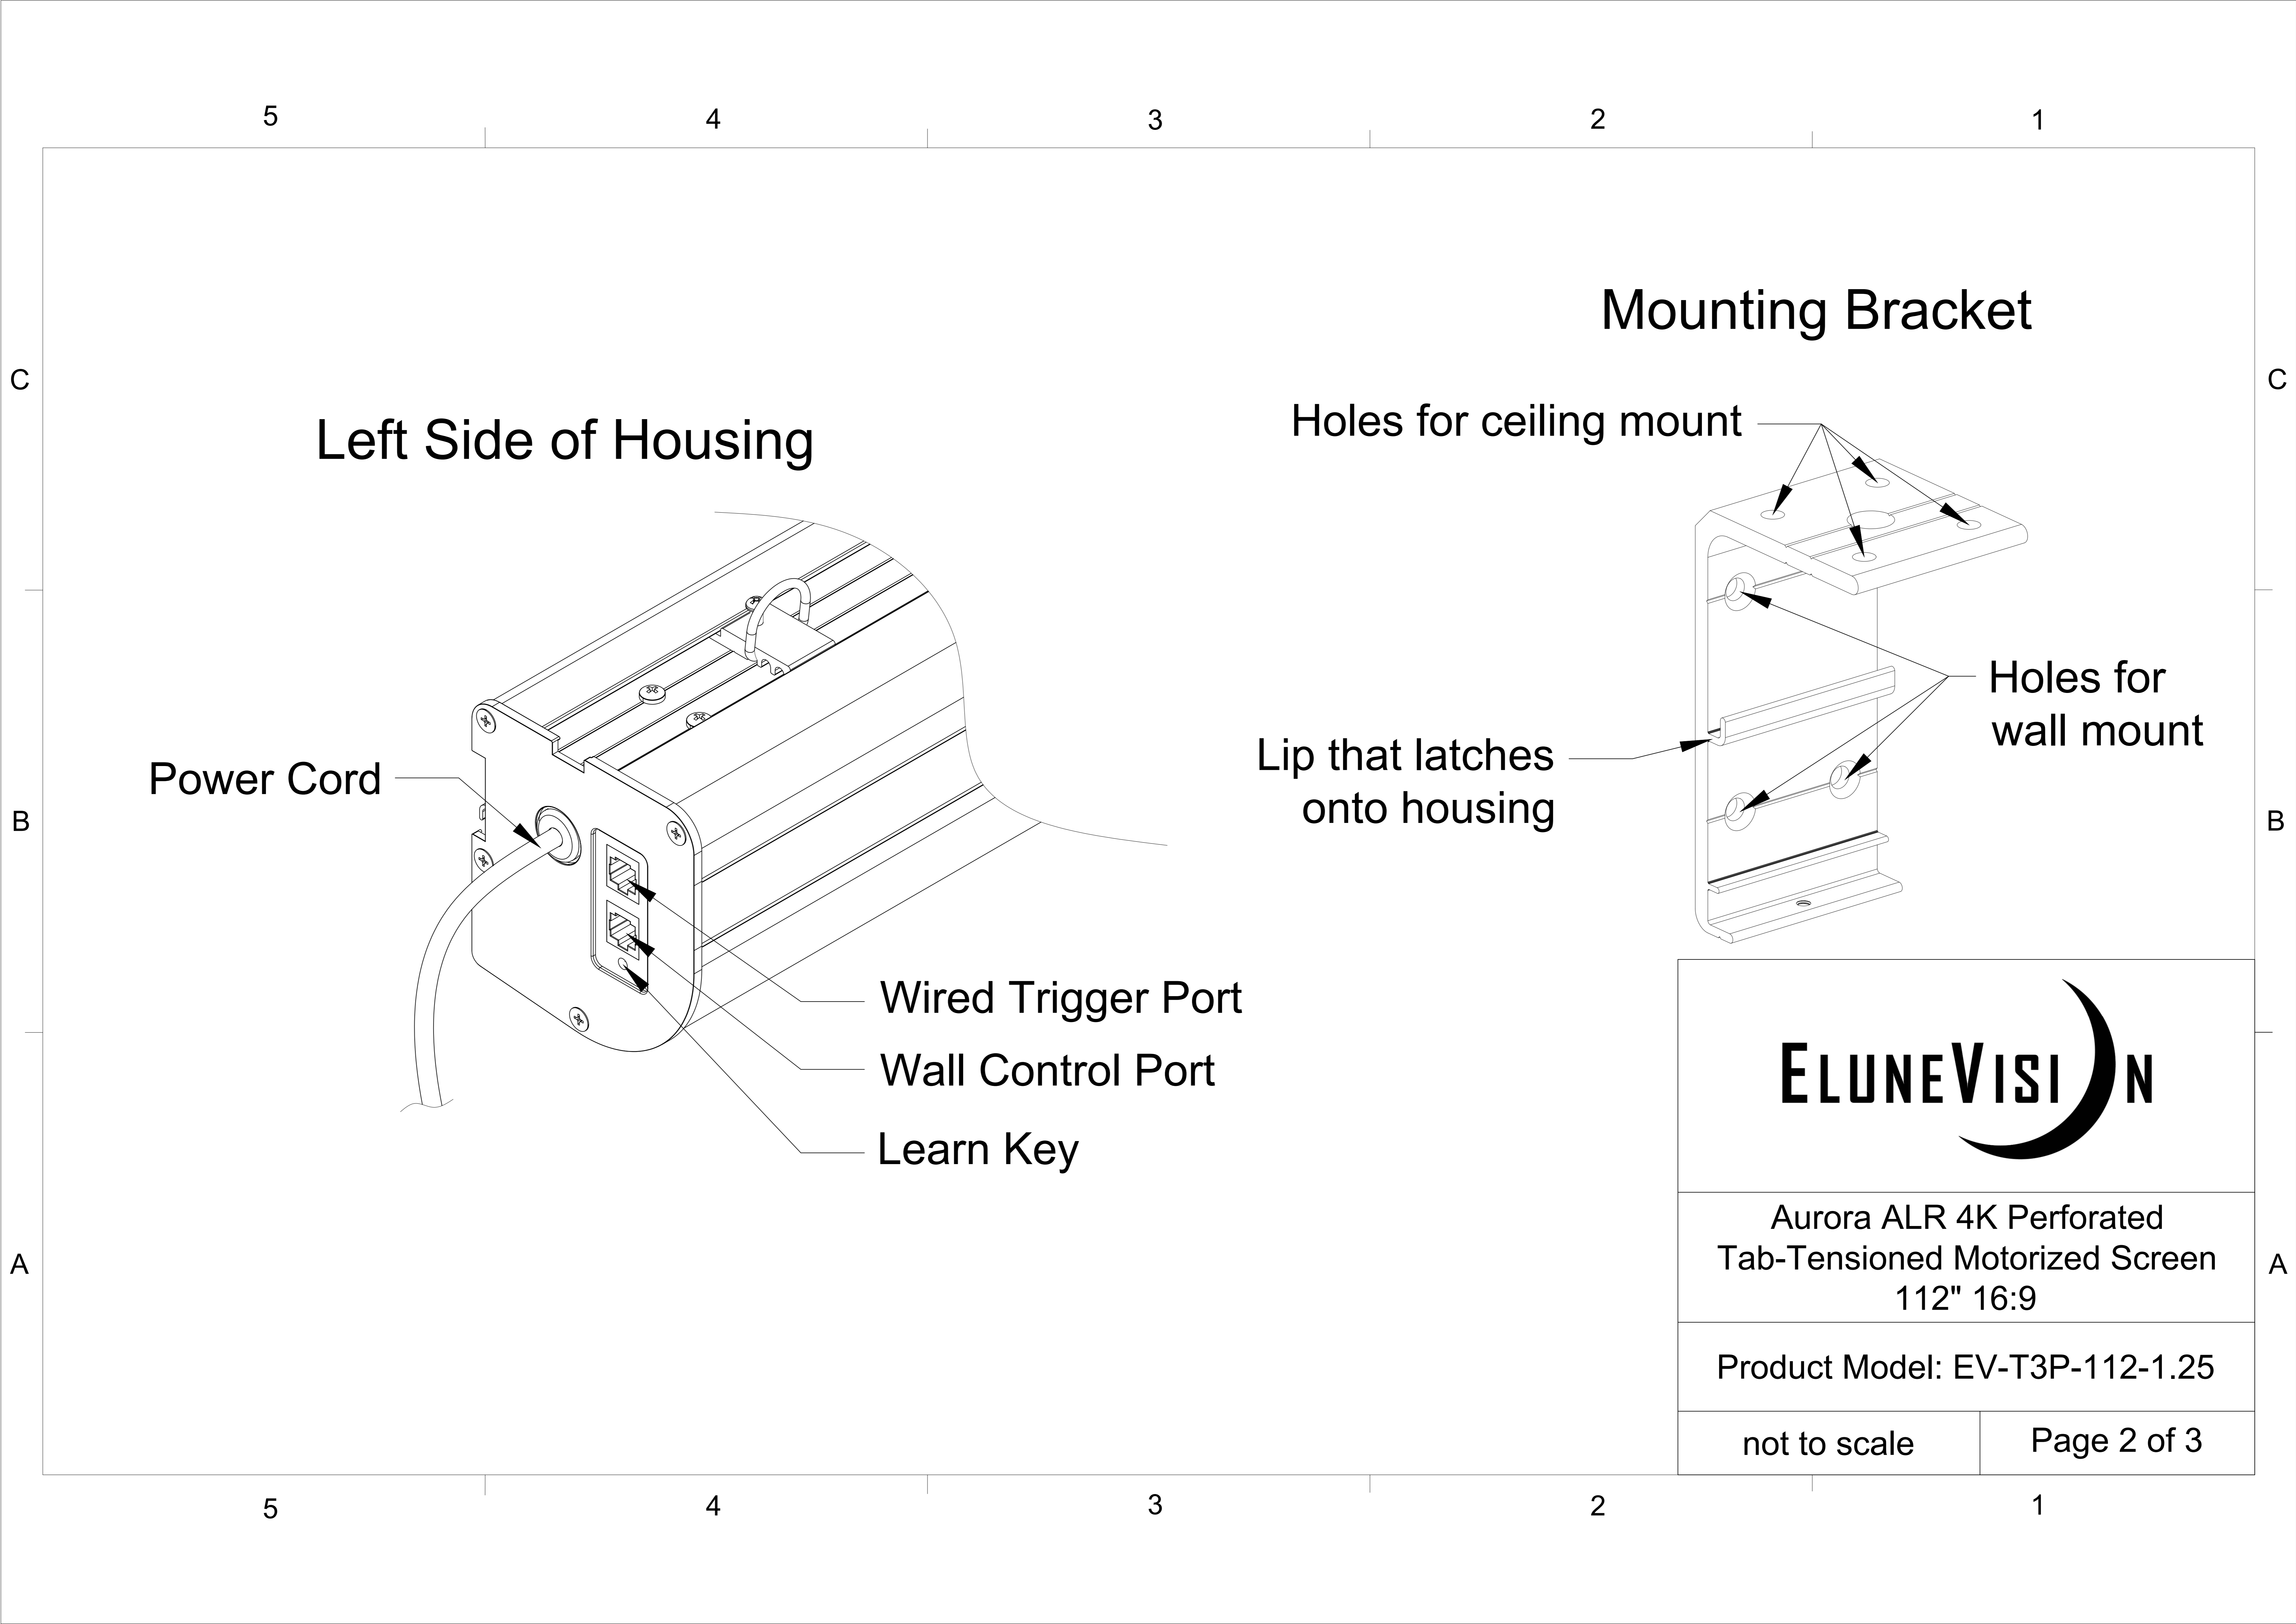

Extended View

Retracted View

Aurora ALR 4K Perforated
Tab-Tensioned Motorized Screen
112" 16:9

Product Model: EV-T3P-112-1.25

not to scale

Page 1 of 3

Left Side of Housing

Power Cord

Wired Trigger Port

Wall Control Port

Learn Key

Mounting Bracket

Holes for ceiling mount

Lip that latches onto housing

Holes for wall mount

Aurora ALR 4K Perforated
Tab-Tensioned Motorized Screen
112" 16:9

Product Model: EV-T3P-112-1.25

not to scale

Page 2 of 3

Mounting Diagrams

Wall Mount

Ceiling Mount

Hanging Ceiling Mount

ELUNEVISION

Aurora ALR 4K Perforated
Tab-Tensioned Motorized Screen
112" 16:9

Product Model: EV-T3P-112-1.25

not to scale

Page 3 of 3