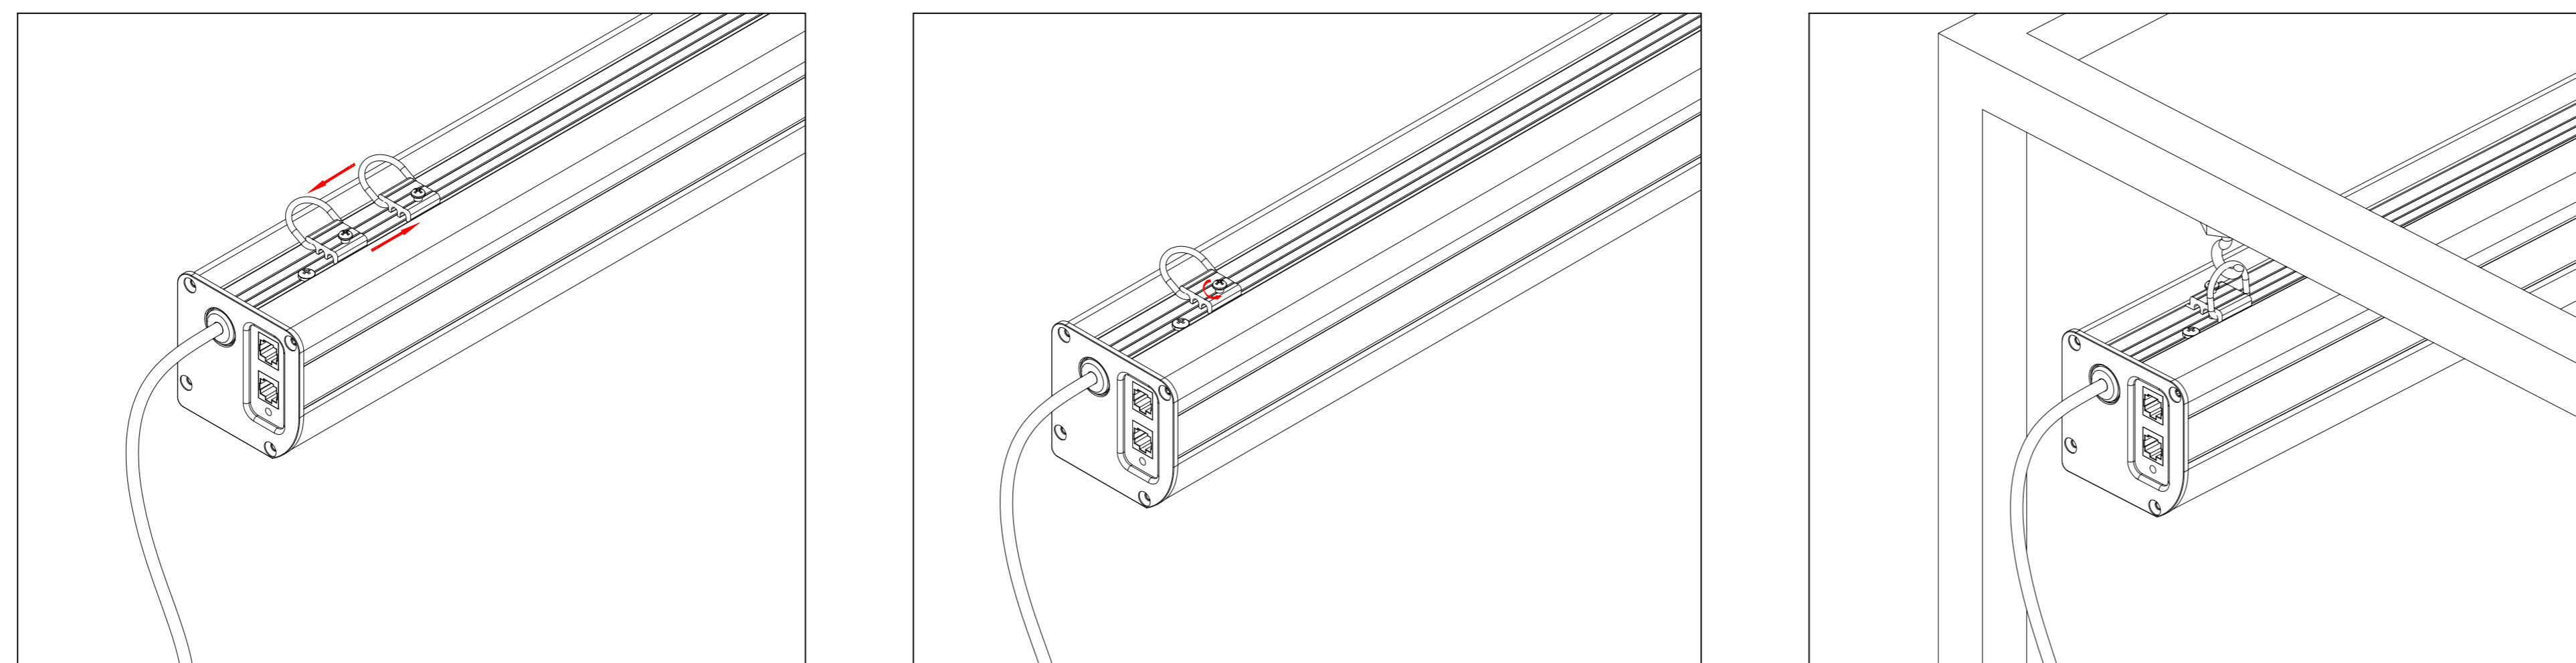

Wired Trigger Port

Wall Control Port

Learn Key

Mounting Bracket

Holes for ceiling mount

Lip that latches onto housing

Holes for wall mount

Aurora ALR 4K Perforated
Tab-Tensioned Motorized Screen
112" 16:9

Product Model: EV-T3P-112-1.25

not to scale

Page 2 of 3

Mounting Diagrams

Wall Mount

Ceiling Mount

Hanging Ceiling Mount

ELUNEVISION

Aurora ALR 4K Perforated
Tab-Tensioned Motorized Screen
112" 16:9

Product Model: EV-T3P-112-1.25

not to scale

Page 3 of 3