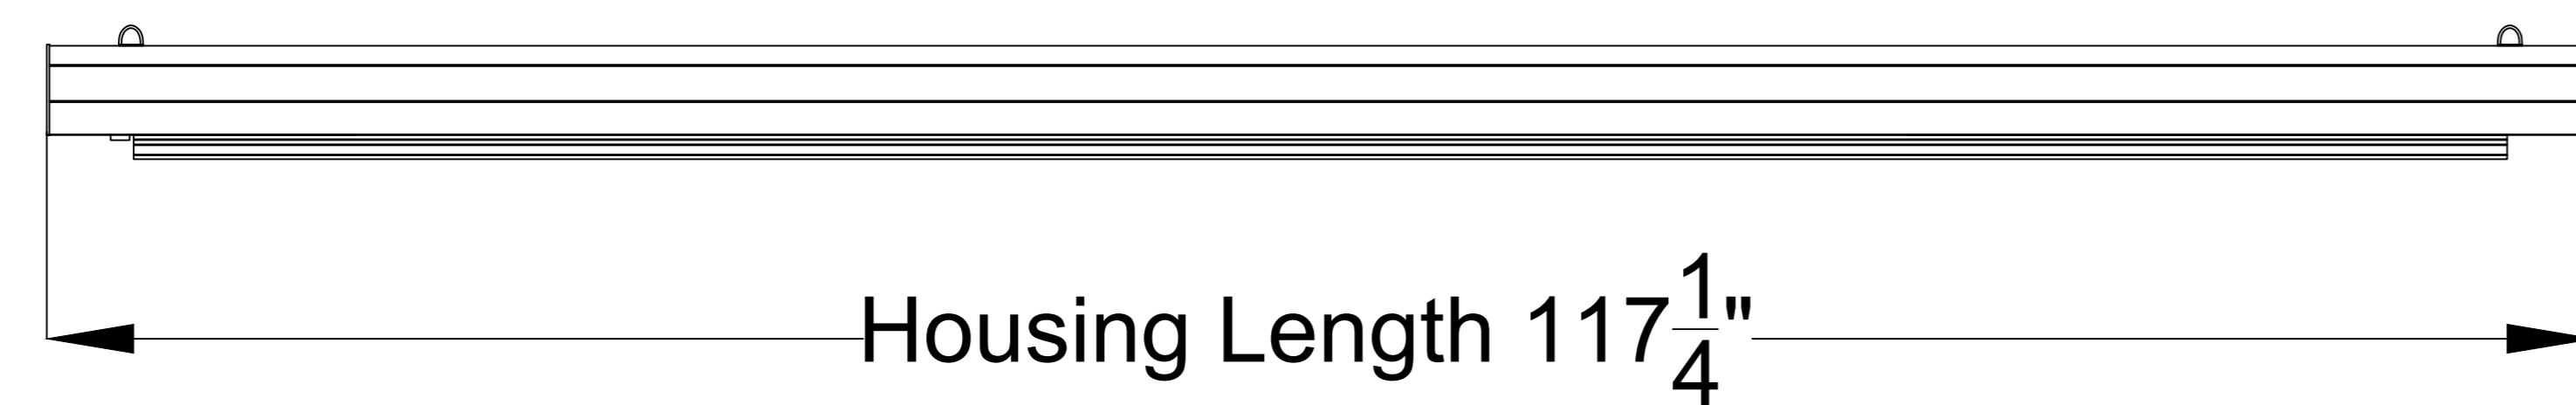

Extended View

Retracted View

Aurora ALR 4K Perforated
Tab-Tensioned Motorized Screen
112" 16:9

Product Model: EV-T3P-112-1.25

not to scale

Page 1 of 3

Left Side of Housing

Power Cord

Wired Trigger Port

Wall Control Port

Learn Key

Mounting Bracket

Holes for ceiling mount

Lip that latches onto housing

Holes for wall mount

Aurora ALR 4K Perforated
Tab-Tensioned Motorized Screen
112" 16:9

Product Model: EV-T3P-112-1.25

not to scale

Page 2 of 3

Mounting Diagrams

Wall Mount

Ceiling Mount

Hanging Ceiling Mount

ELUNEVISION

Aurora ALR 4K Perforated
Tab-Tensioned Motorized Screen
112" 16:9

Product Model: EV-T3P-112-1.25

not to scale

Page 3 of 3