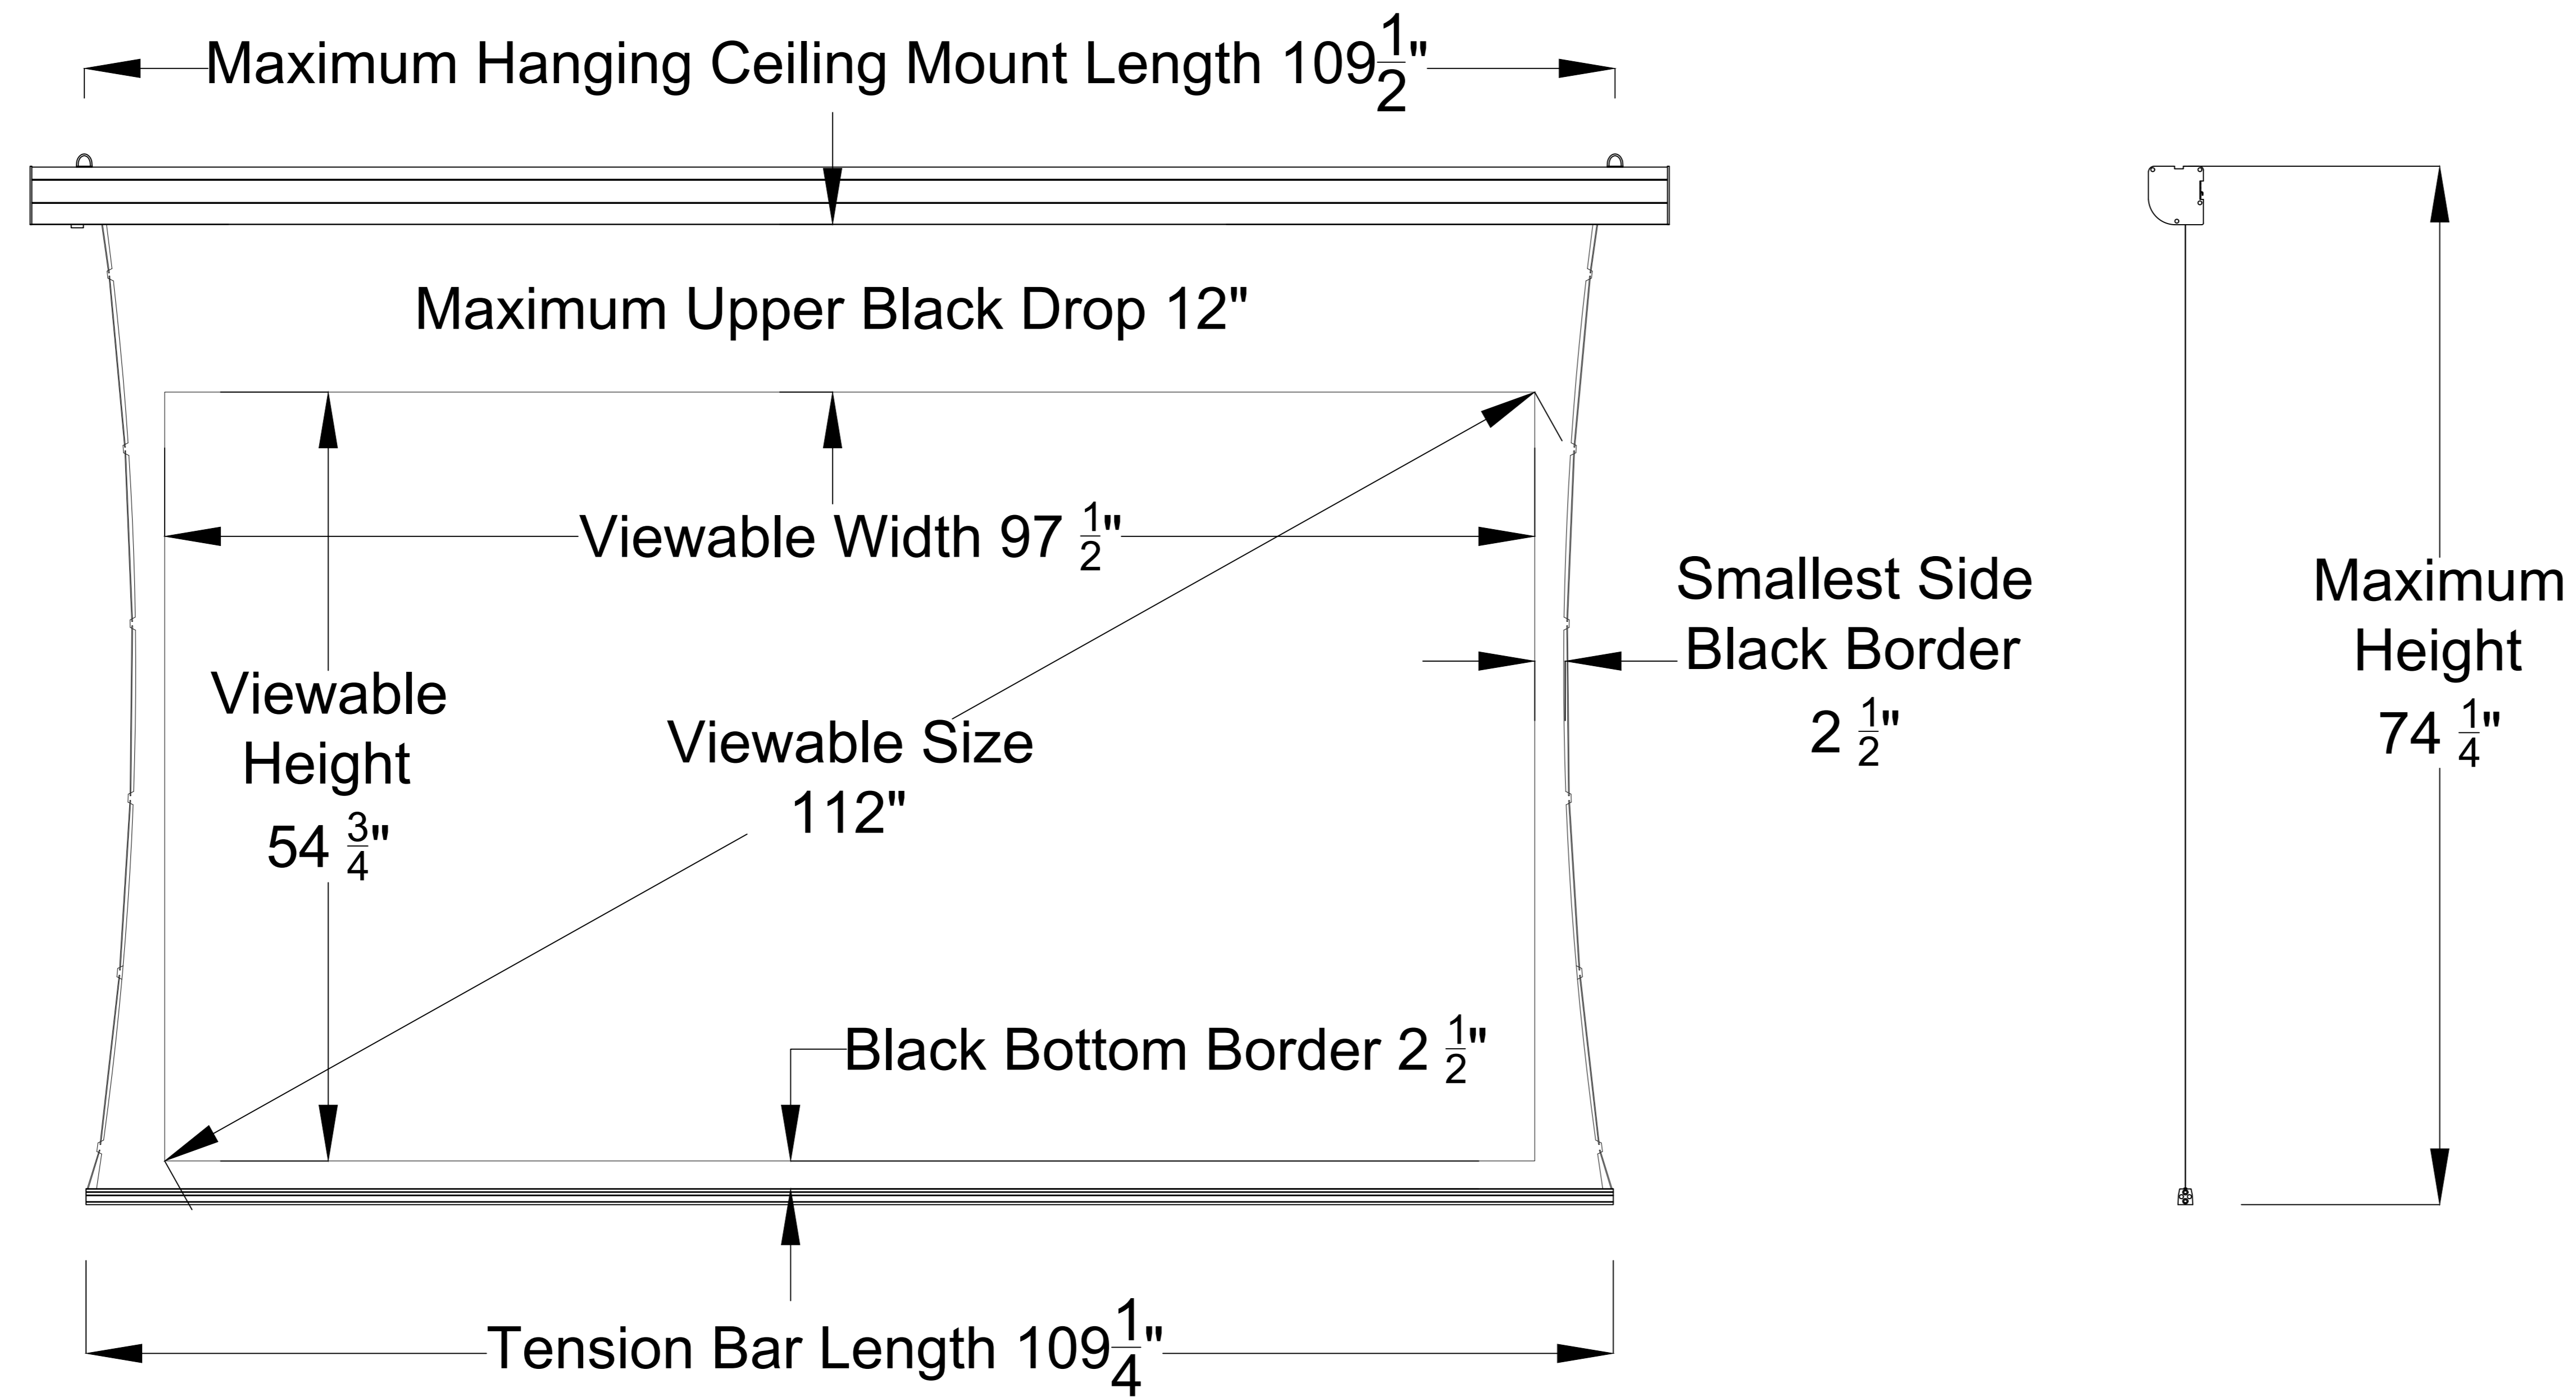

Extended View

Retracted View

Aurora ALR 4K Perforated
Tab-Tensioned Motorized Screen
112" 16:9

Product Model: EV-T3P-112-1.25

not to scale

Page 1 of 3

Left Side of Housing

Power Cord

Wired Trigger Port

Wall Control Port

Learn Key

Mounting Bracket

Holes for ceiling mount

Lip that latches onto housing

Holes for wall mount

Aurora ALR 4K Perforated
Tab-Tensioned Motorized Screen
112" 16:9

Product Model: EV-T3P-112-1.25

not to scale

Page 2 of 3

Mounting Diagrams

Wall Mount

Ceiling Mount

Hanging Ceiling Mount

ELUNEVISION

Aurora ALR 4K Perforated
Tab-Tensioned Motorized Screen
112" 16:9

Product Model: EV-T3P-112-1.25

not to scale

Page 3 of 3