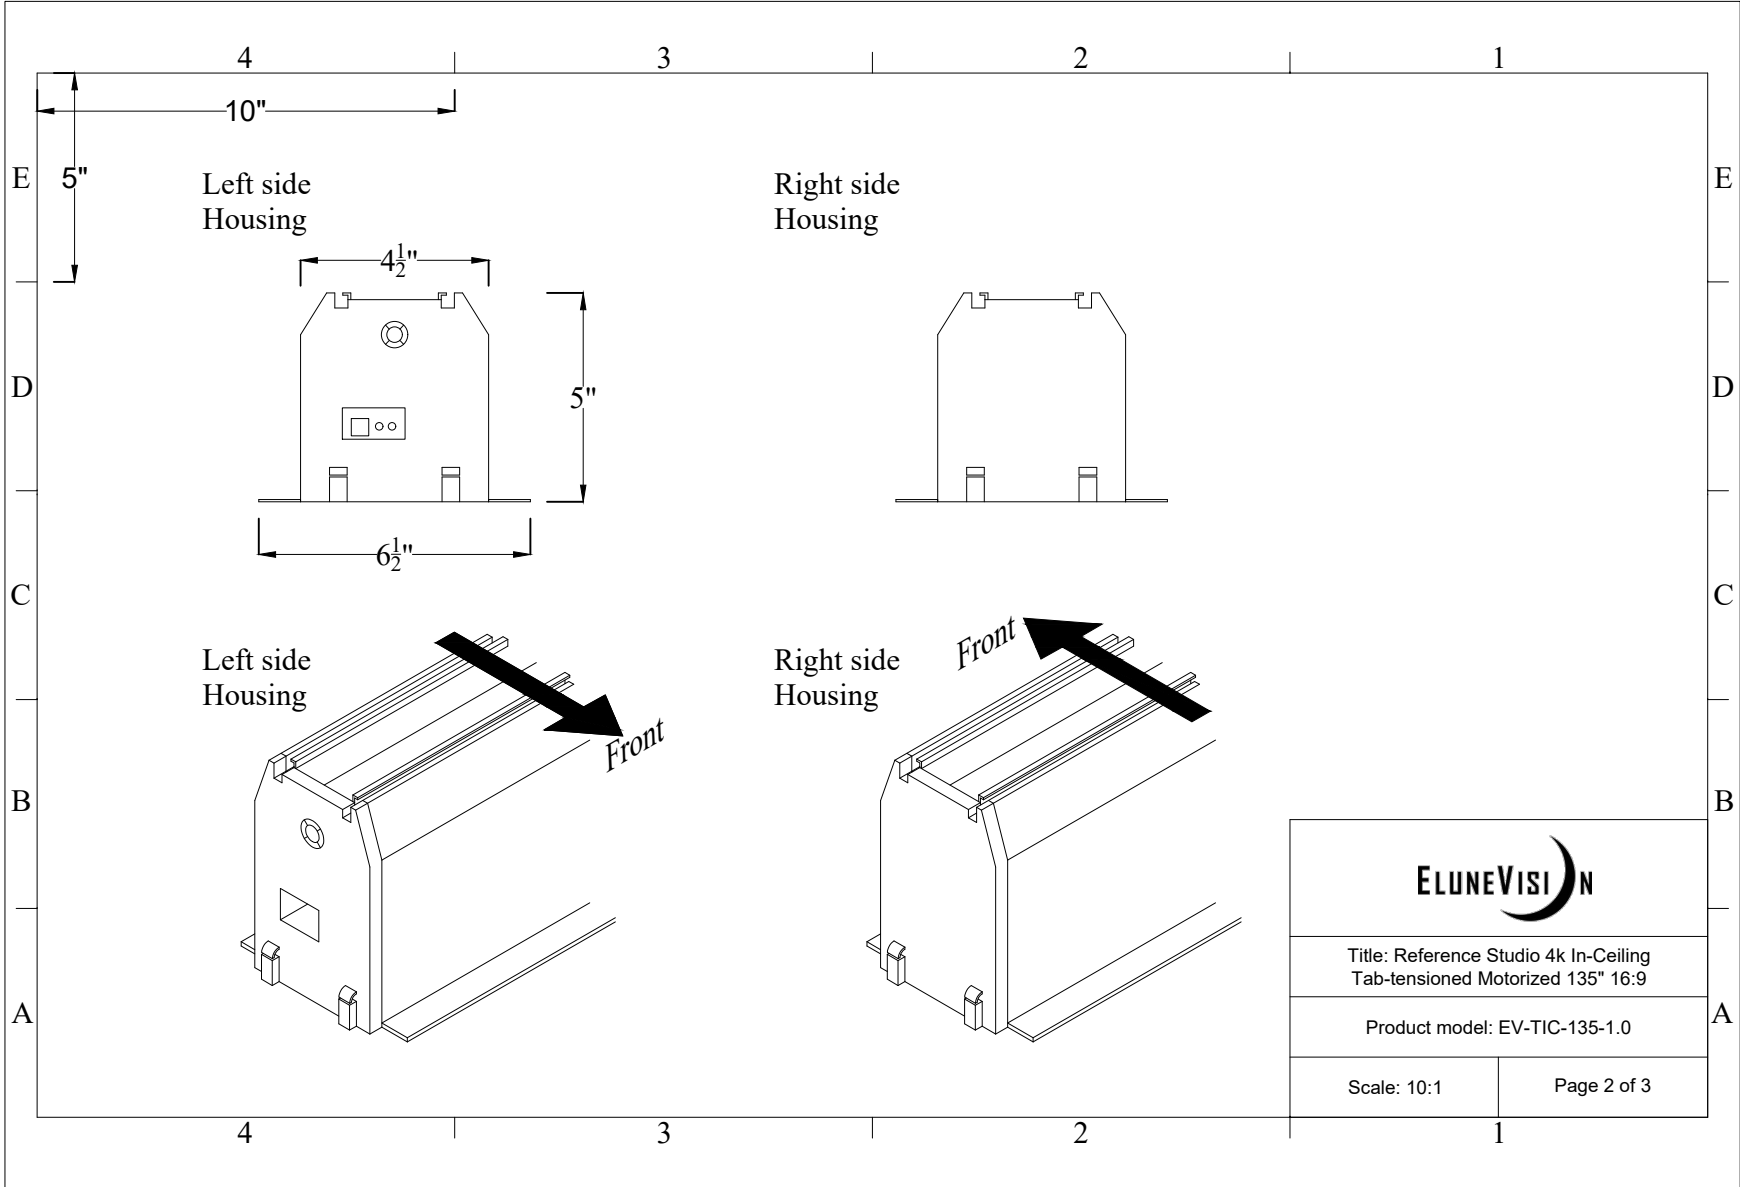

Viewable Diagonal 135"

Viewable Width 117 3/4"

Tension Bar Length 130"

Front ←

Title: Reference Studio 4k In-Ceiling Tab-tensioned Motorized 135" 16:9

Product model: EV-TIC-135-1.0

Scale: 1:1

Page 1 of 3

Title: Reference Studio 4k In-Ceiling  
Tab-tensioned Motorized 135" 16:9

Product model: EV-TIC-135-1.0

Scale: 10:1

Page 2 of 3