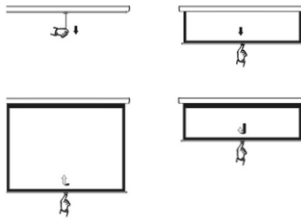

OPERATION:

1. Pulling down the screen

Pull down the fabric slowly about 50mm lower than the desired position, wait for 3 seconds then let go, the screen will self-lock. When the top black border depletes, do not pull anymore to avoid fabric damage.

2. Retracting the screen

After usage, pull down the fabric a little, then let go, the screen will unlock automatically and fabric will retract back into the case.

FABRIC CLEANING:

The fabric is washable by soft soap and warm water, please do not use alcohol or other solvents to clean the screen.

REMARK:

1. Do not scratch or fold up the fabric
2. After usage, please check again there are no other foreign objectives on the screen surface before retracting the fabric back into its case.