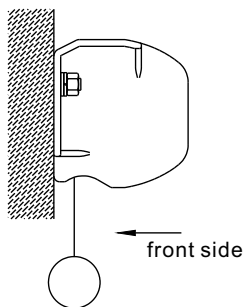

INSTALLATION METHODS:

Model A: For small size screens

---- wall mounting

---- ceiling mounting

Model B: For large size screens

---- wall mounting

---- ceiling hanging

OPERATION:

1. Pulling down the screen

Pull down the fabric slowly about 50mm lower than the desired position, wait for 3 seconds then let go, the screen will self-lock. When the top black border depletes, do not pull anymore to avoid fabric damage.