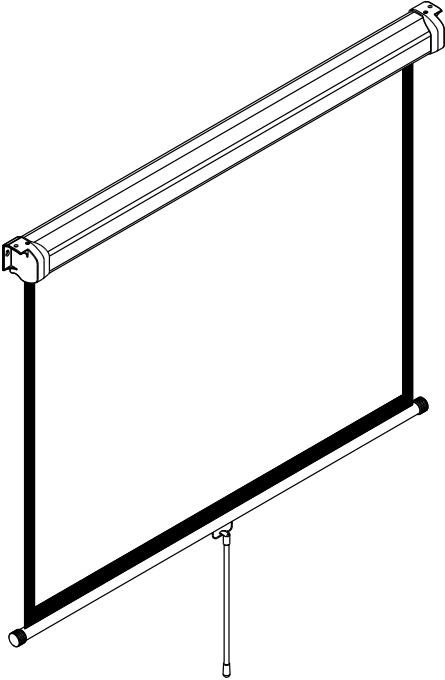

USER'S MANUAL FOR SLOW RETURN SYSTEM MANUAL SCREEN

SAFETY GUIDE:

When assembling, DO NOT stand right under the screen.
When mounting the screen, expansion bolts should be firmly punched and properly secured into the wall or ceiling.

SPECIFICATION:

1. Innovative Slow Return System , patented design, ensure quiet controlled return of the screen into its case at rated speed, which provides optimal performance, durability and smooth, safe operation.
2. No assembly required. Suitable for both wall and ceiling hanging.
3. Flat screen surface, flame retardant, no peculiar smell, while offering a quality image.