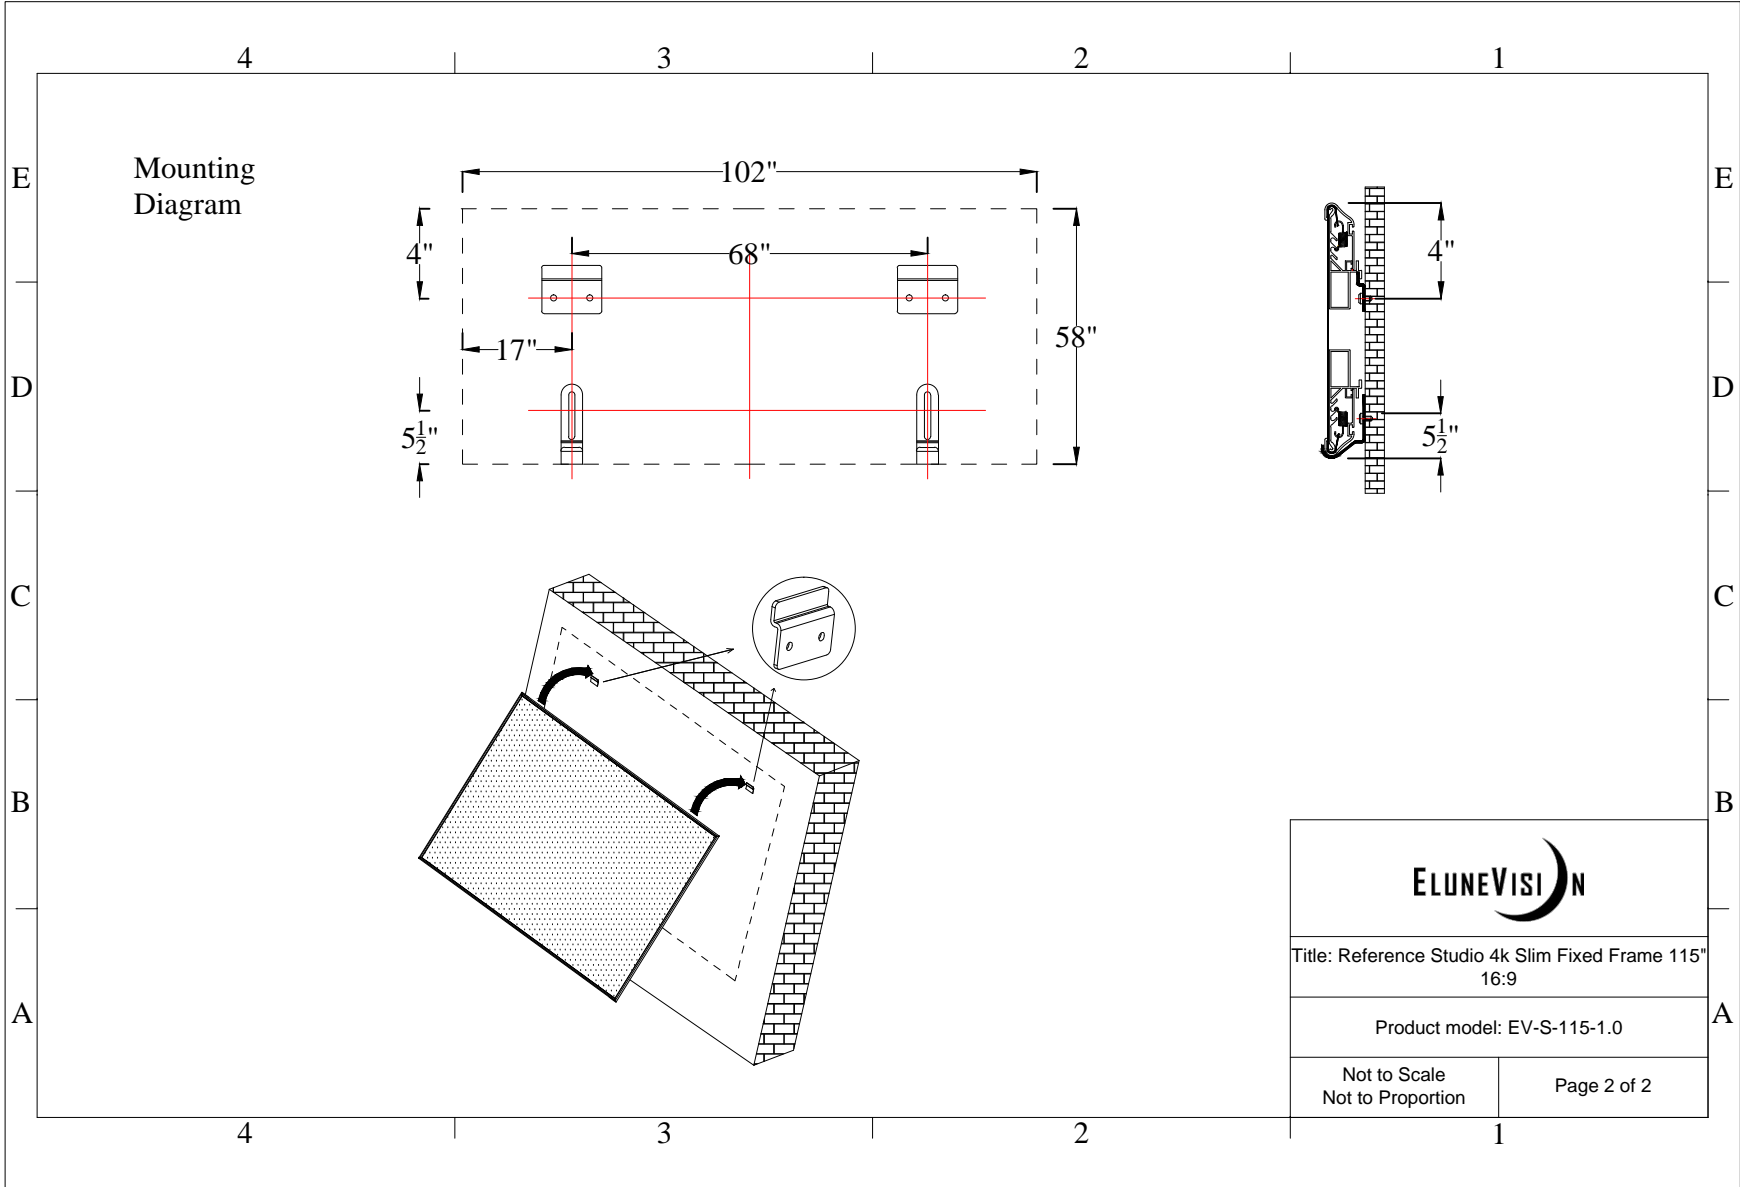

Title: Reference Studio 4k Slim Fixed Frame 115"
16:9

Product model: EV-S-115-1.0

Scale: 1:1

Page 1 of 2

Title: Reference Studio 4k Slim Fixed Frame 115"
16:9

Product model: EV-S-115-1.0

Not to Scale
Not to Proportion