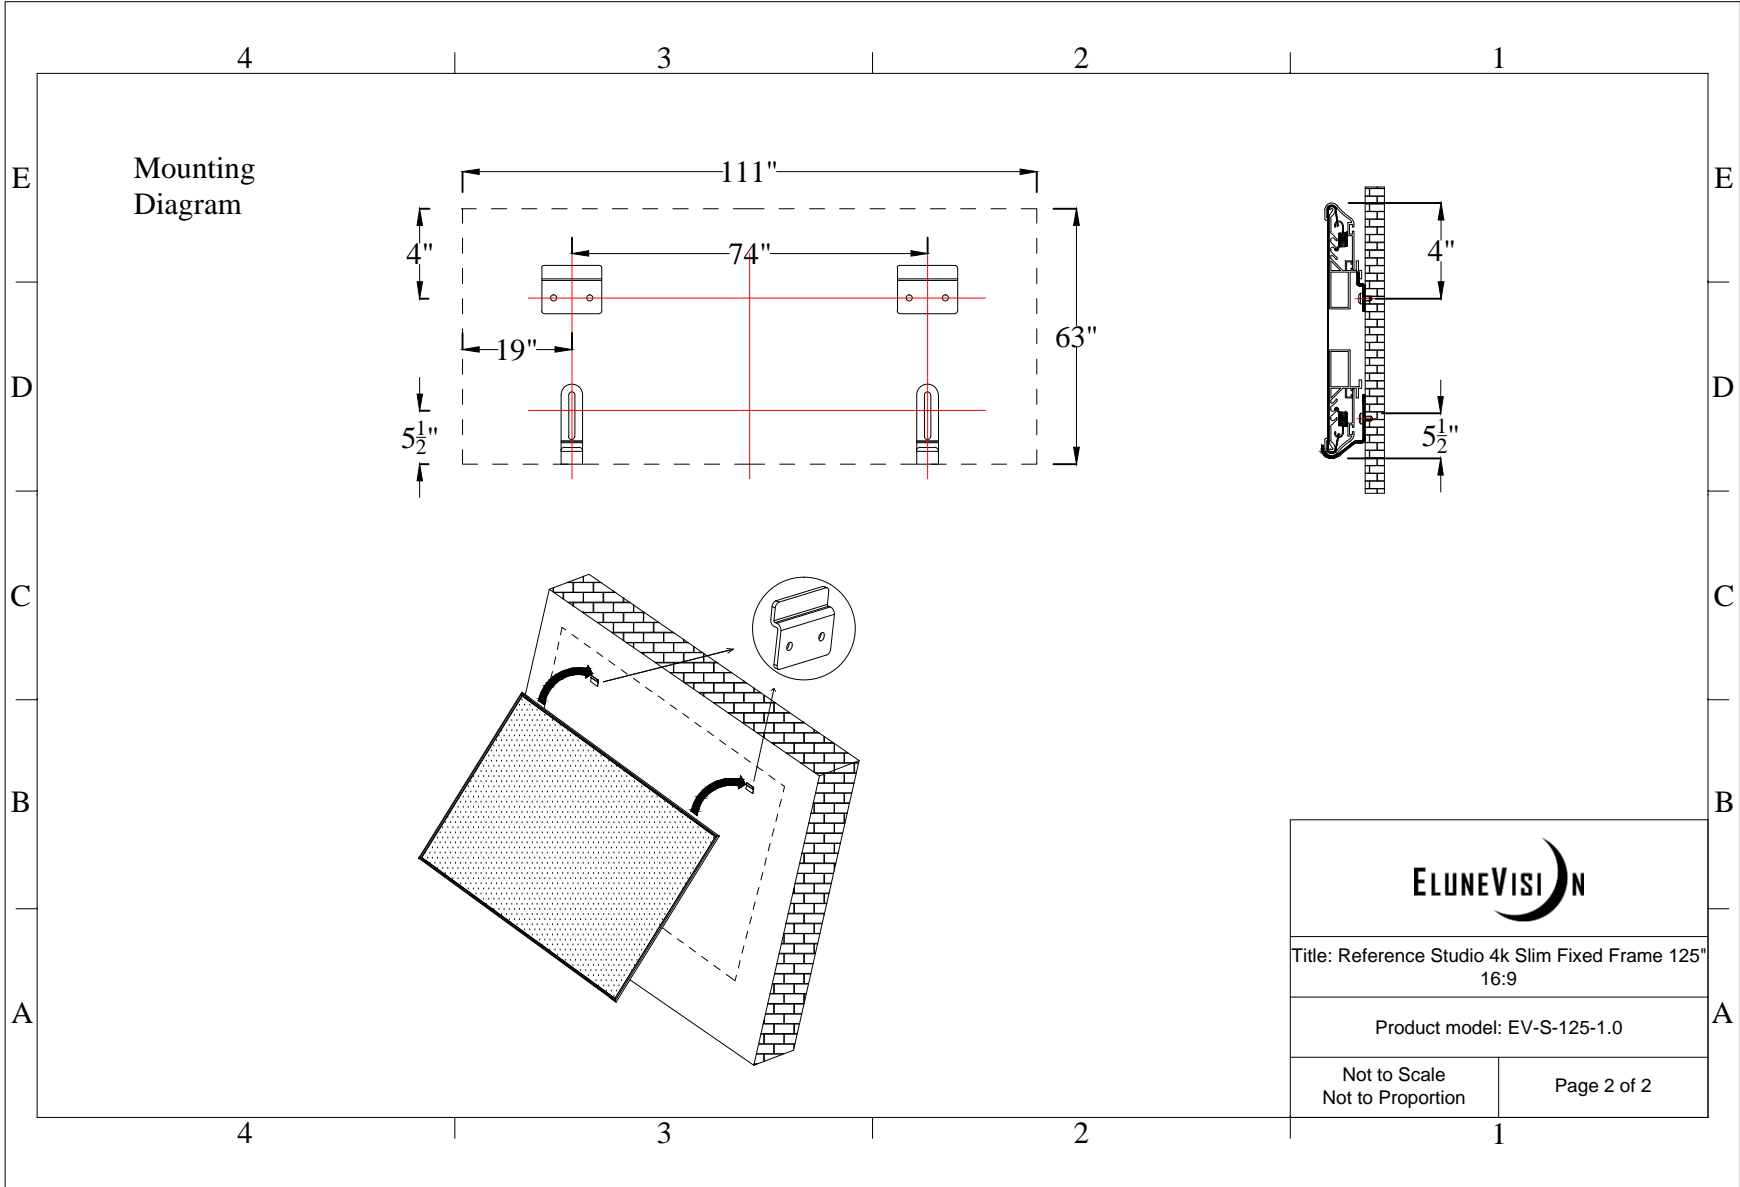

Title: Reference Studio 4k Slim Fixed Frame 125"  
16:9

Product model: EV-S-125-1.0

Scale: 1:1

Page 1 of 2

Title: Reference Studio 4k Slim Fixed Frame 125"  
16:9

Product model: EV-S-125-1.0

Not to Scale  
Not to Proportion