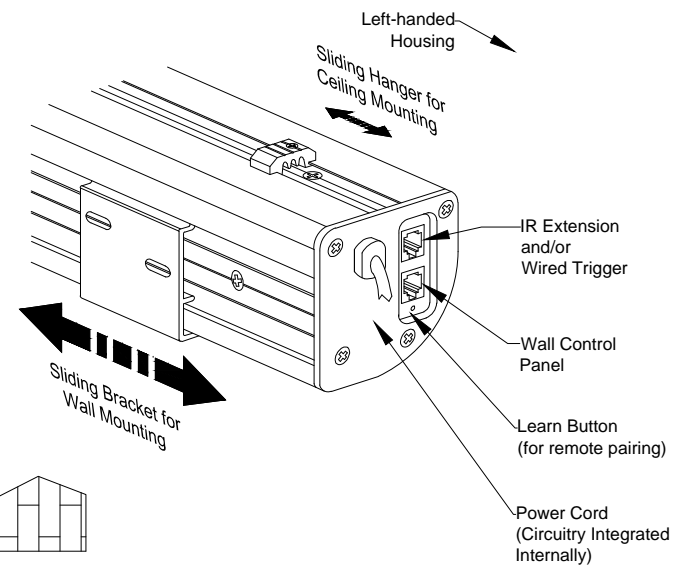

Left Side Detail

Mounting Diagrams

Titan Motorized Tab-tensioned Screen 109"  
16:10

Product model: EV-T2-109-1.2-16:10

Scale: 1:1

Page 2 of 2