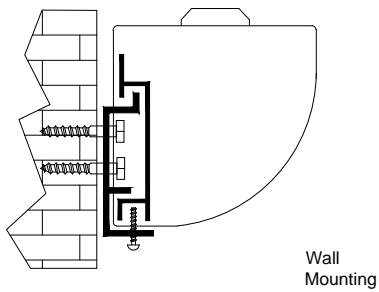

Left Side Detail

Mounting Diagrams

Titan Motorized Tab-tensioned Screen 109"  
16:10

Product model: EV-T2-109-1.2-16:10

Scale: 1:1

Page 2 of 2