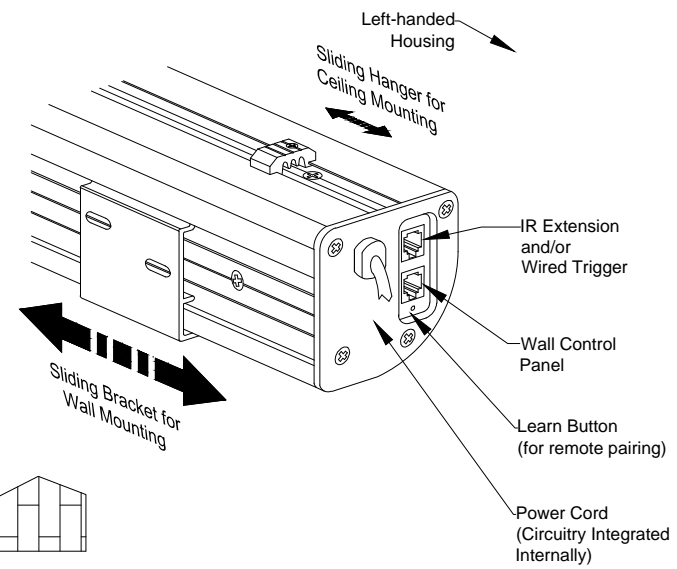

Left Side Detail

Mounting Diagrams

Titan Motorized Tab-tensioned Screen 120"
16:9

Product model: EV-T2-120-1.2

Scale: 1:1

Page 2 of 2