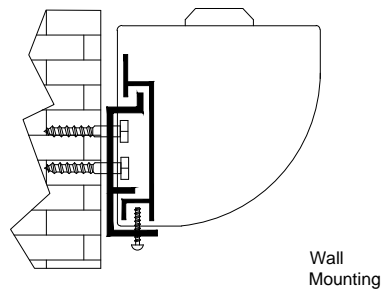

Left Side Detail

Mounting Diagrams

Titan Motorized Tab-tensioned Screen 120"
16:9

Product model: EV-T2-120-1.2

Scale: 1:1

Page 2 of 2