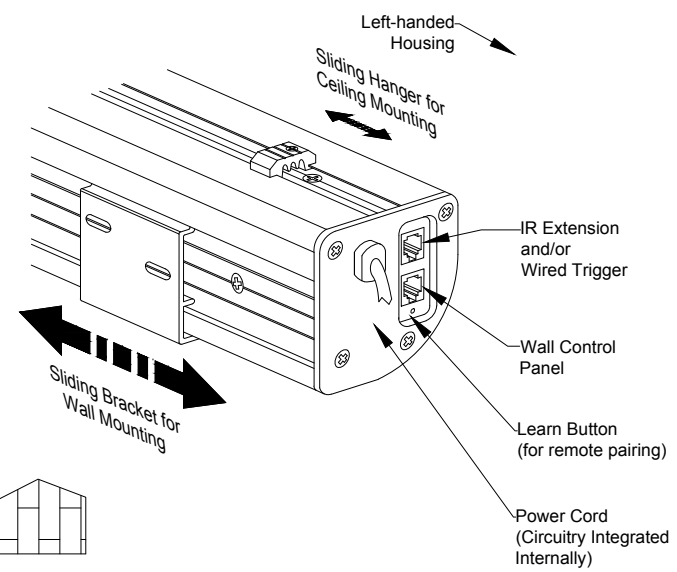

Left Side Detail

Mounting Diagrams

ELUNEVISION	
Titan Motorized Tab-tensioned Screen 123" 16:10	
Product model: EV-T2-123-1.2	
Scale: 1:1	Page 2 of 2