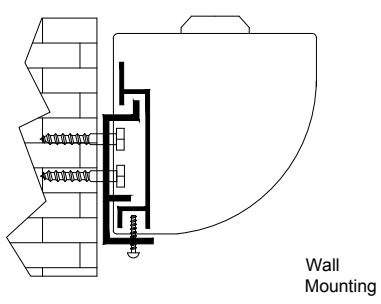

Left Side Detail

Mounting Diagrams

ELUNEVISION	
Titan Motorized Tab-tensioned Screen 123" 16:10	
Product model: EV-T2-123-1.2	
Scale: 1:1	Page 2 of 2