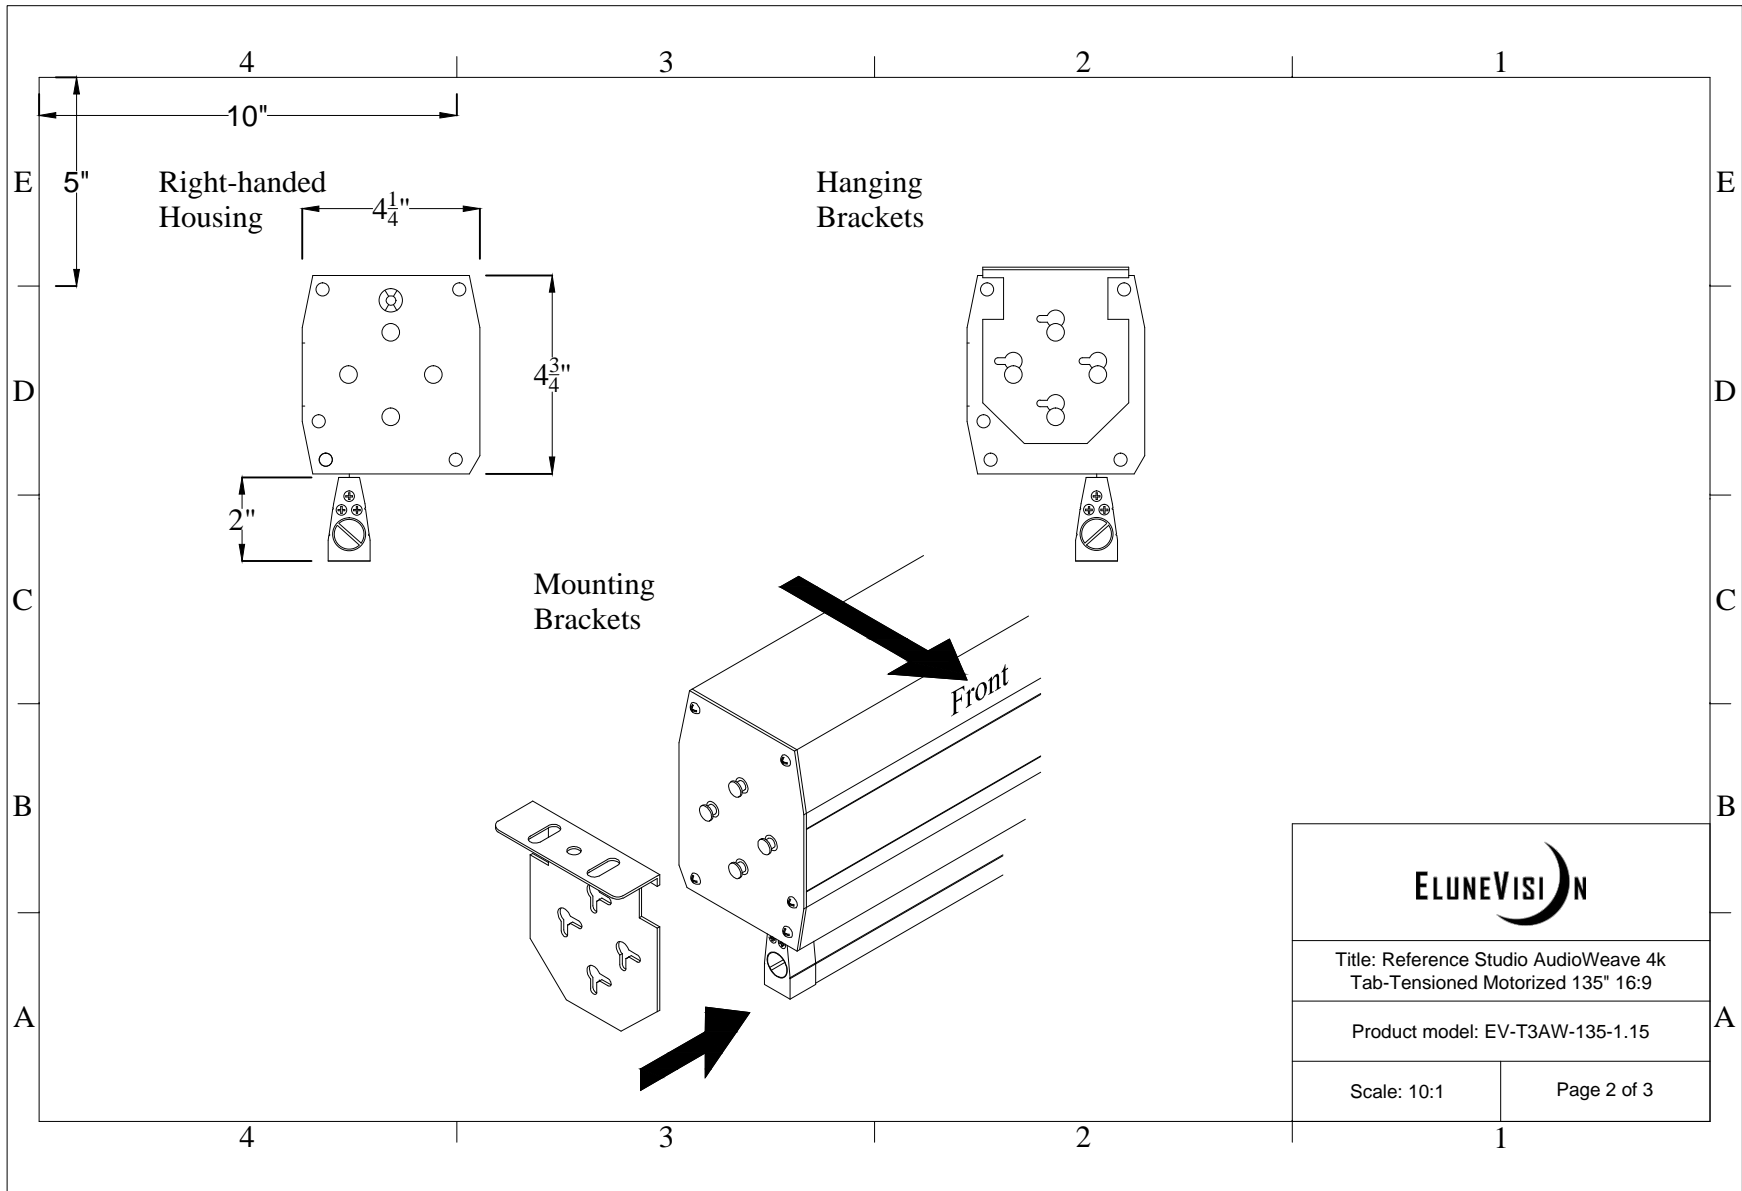

Title: Reference Studio AudioWeave 4k
Tab-Tensioned Motorized 135" 16:9

Product model: EV-T3AW-135-1.15

Scale: 1:1 | Page 1 of 3

Title: Reference Studio AudioWeave 4k
Tab-Tensioned Motorized 135" 16:9

Product model: EV-T3AW-135-1.15

Scale: 10:1	Page 2 of 3
-------------	-------------