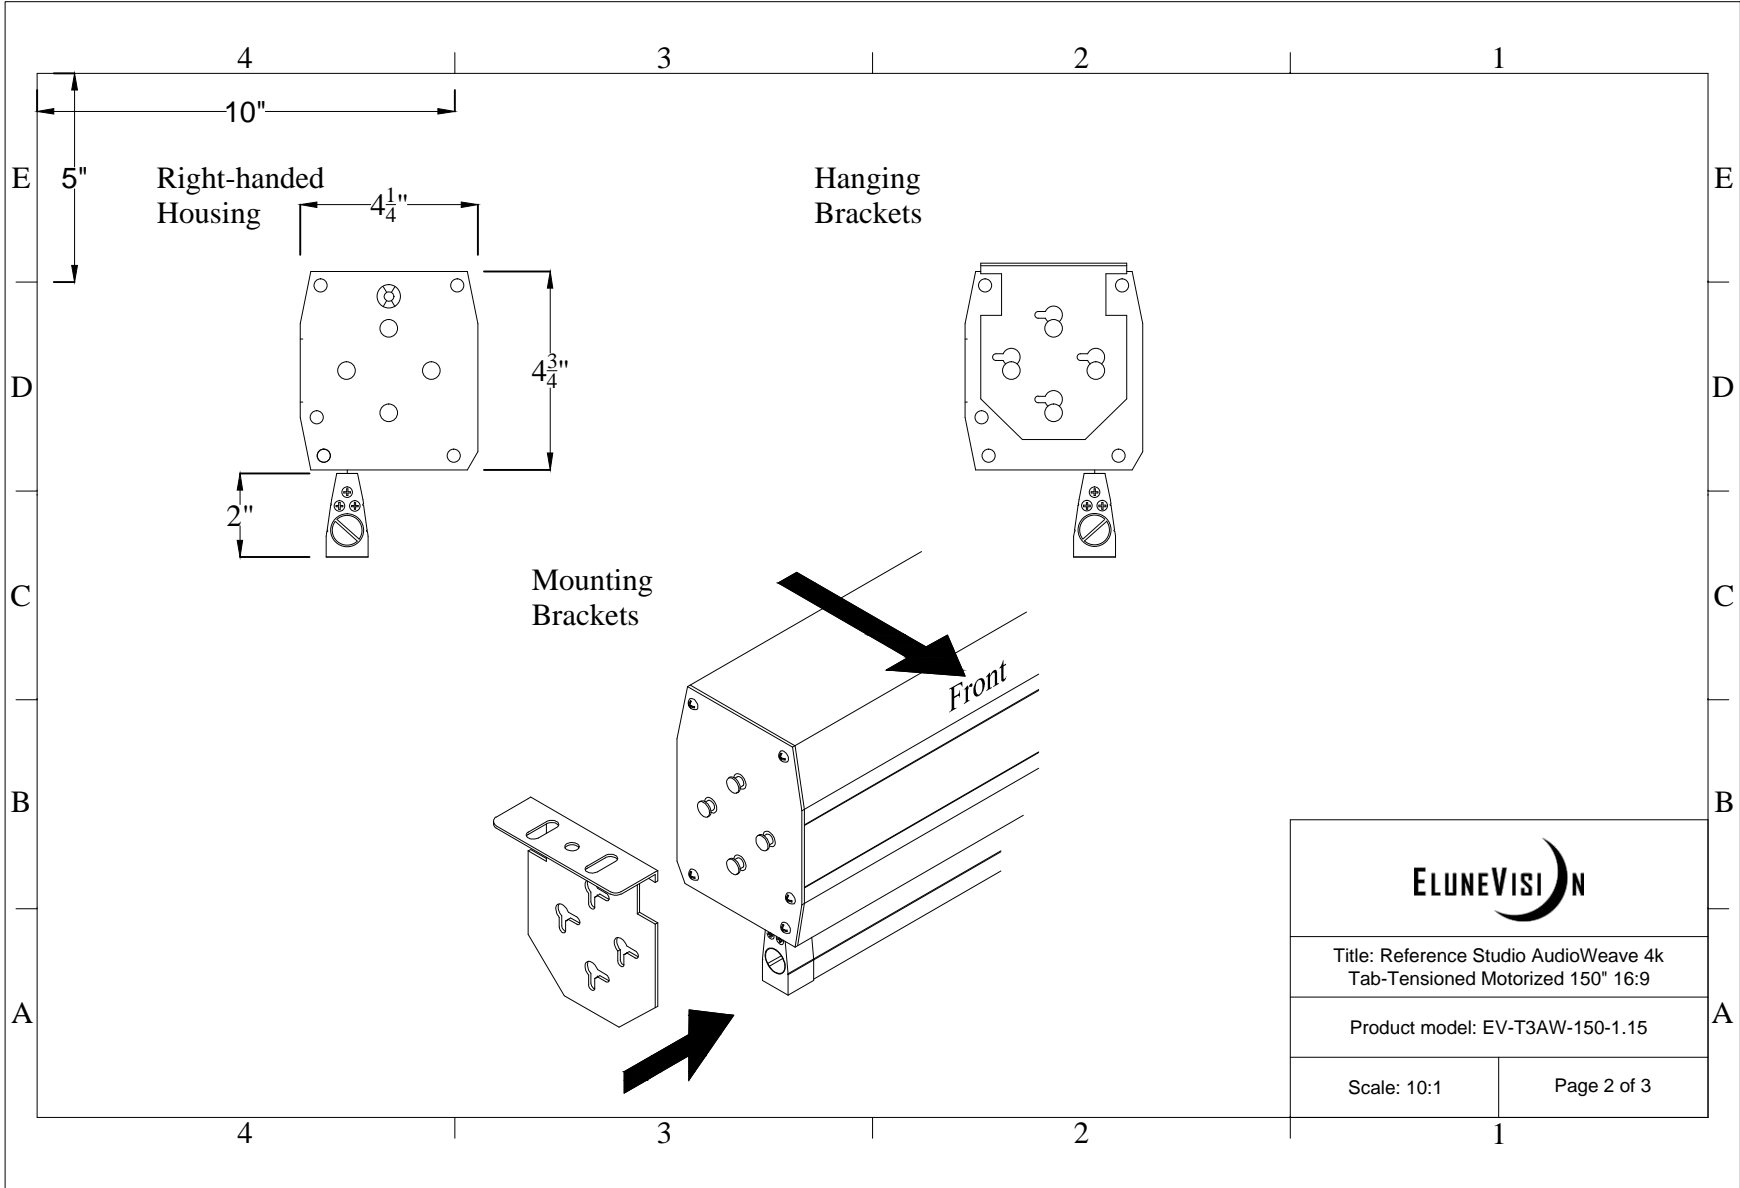


	
Title: Reference Studio AudioWeave 4k Tab-Tensioned Motorized 150" 16:9	
Product model: EV-T3AW-150-1.15	
Scale: 1:1	Page 1 of 3

ELUNEVISION	
Title: Reference Studio AudioWeave 4k Tab-Tensioned Motorized 150" 16:9	
Product model: EV-T3AW-150-1.15	
Scale: 10:1	Page 2 of 3