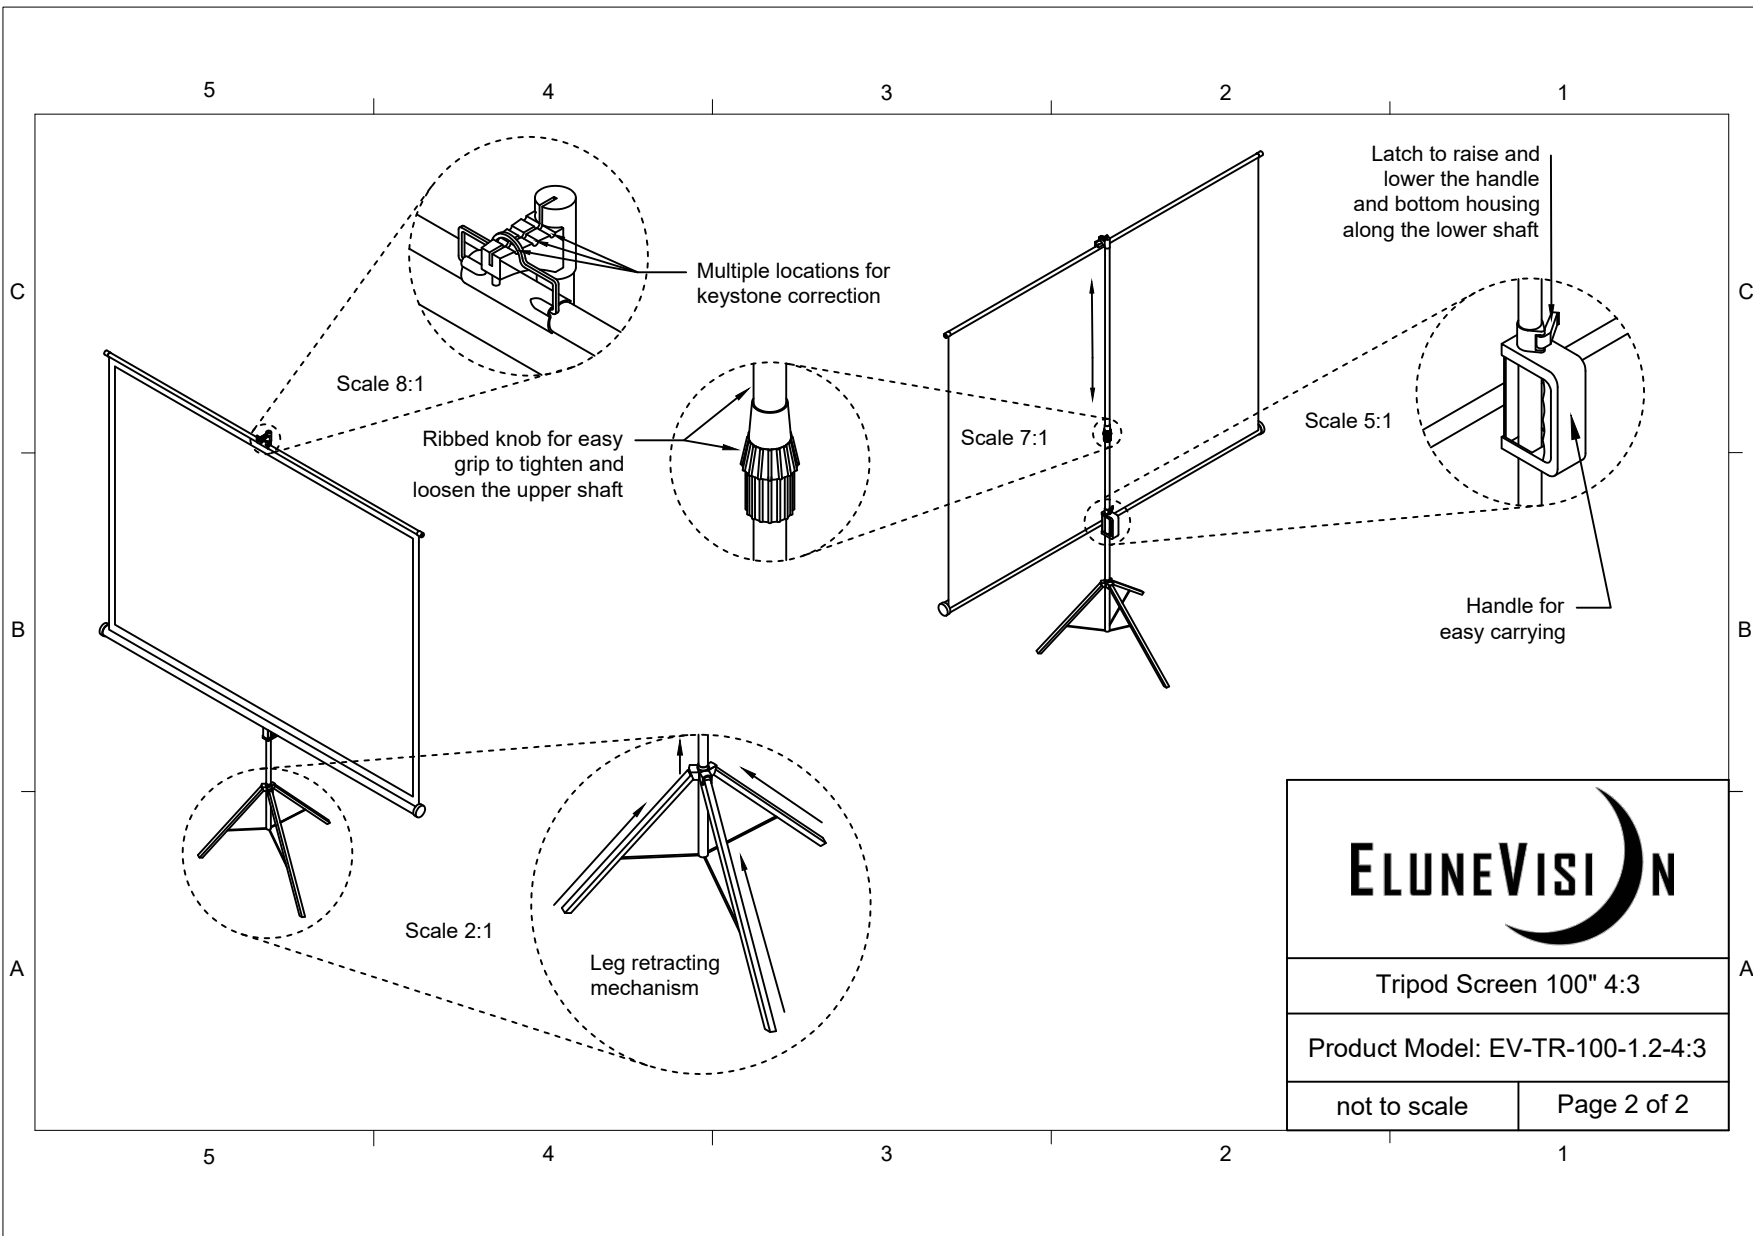

ELUNEVISION	
Tripod Screen 100" 4:3	
Product Model: EV-TR-100-1.2-4:3	
not to scale	Page 1 of 2

ELUNEVISION

Tripod Screen 100" 4:3

Product Model: EV-TR-100-1.2-4:3

not to scale | Page 2 of 2