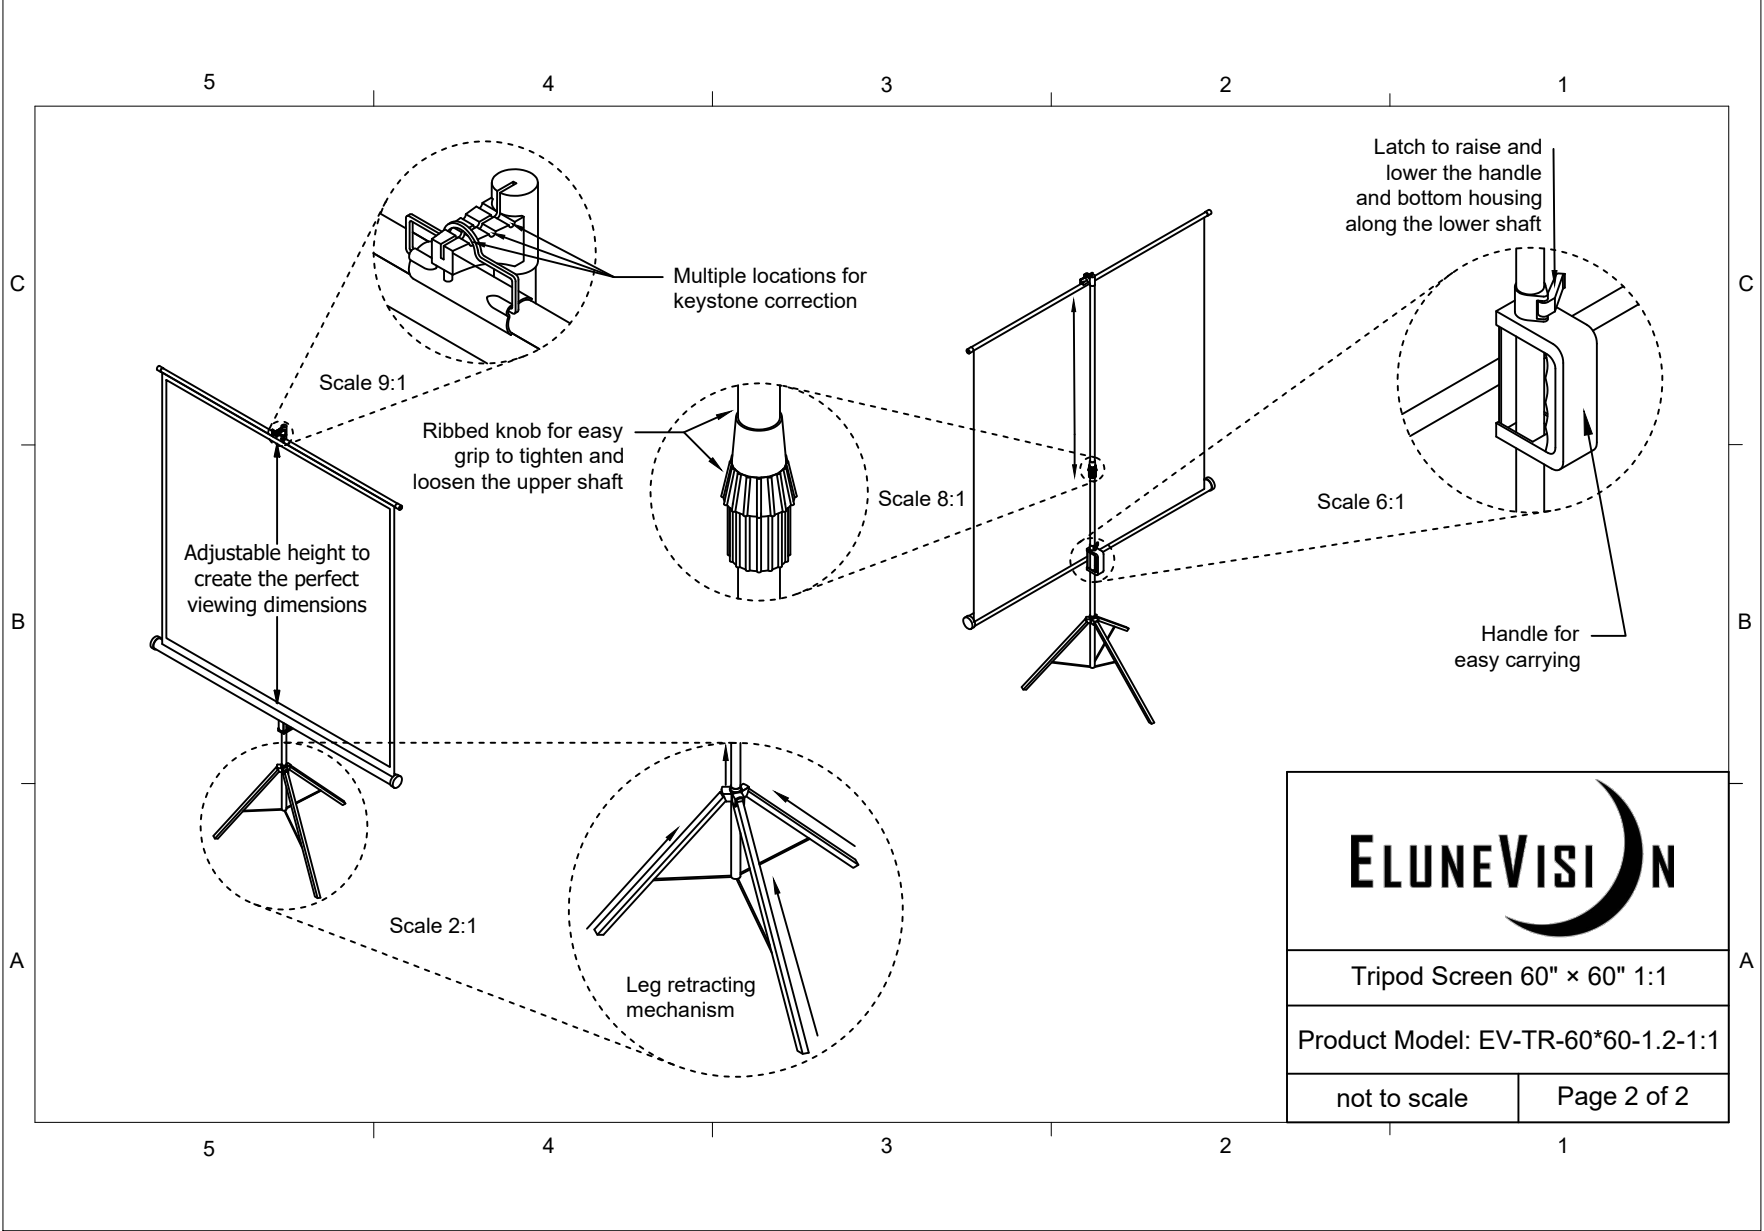

ELUNEVISION	
Tripod Screen 60" × 60" 1:1	
Product Model: EV-TR-60*60-1.2-1:1	
not to scale	Page 1 of 2

	
Tripod Screen 60" × 60" 1:1	
Product Model: EV-TR-60*60-1.2-1:1	
not to scale	Page 2 of 2