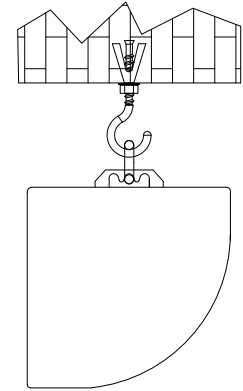

Left Housing View

Left Side Detail

Mounting Diagrams

Wall Mounting

Ceiling Mounting

Title: Luna 137" 16:10

Product model: EV-E-137-16:10-1.2

Scale: 1:1