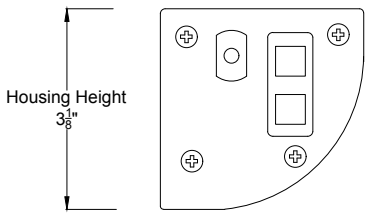

Left Housing View

Left Side Detail

Mounting Diagrams

Wall Mounting

Ceiling Mounting

Title: Luna 137" 16:10

Product model: EV-E-137-16:10-1.2

Scale: 1:1