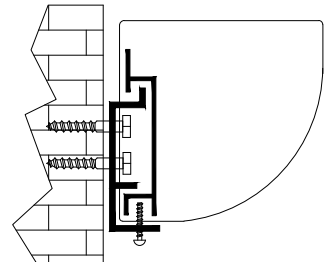

Left Housing View

Left Side Detail

Mounting Diagrams

Wall Mounting

Ceiling Mounting

Title: Luna 137" 16:10

Product model: EV-E-137-16:10-1.2

Scale: 1:1