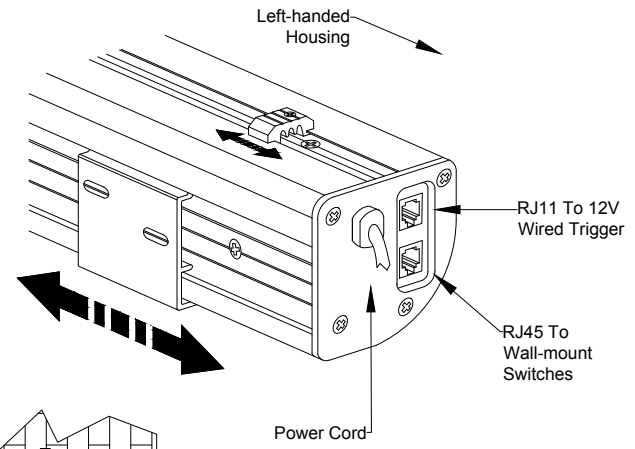

Left Housing View

Left Side Detail

Mounting Diagrams

Wall Mounting

Ceiling Mounting

Title: Luna 137" 16:10

Product model: EV-E-137-16:10-1.2

Scale: 1:1