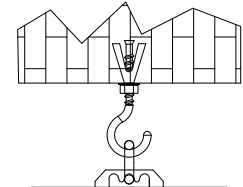

<b>ELUNEVISION</b>	
Title: Luna 94" 16:10	
Product model: EV-E-94-16:10-1.2	
Scale: 1:10	Page 1 of 2

Left Housing View

Left Side Detail

Mounting Diagrams

Wall Mounting

Ceiling Mounting

Title: Luna 94" 16:10

Product model: EV-E-94-16:10-1.2

Scale: 1:1

Page 2 of 2