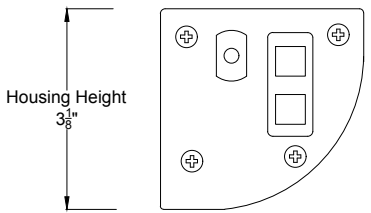

<b>ELUNEVISION</b>	
Title: Luna 94" 16:10	
Product model: EV-E-94-16:10-1.2	
Scale: 1:10	Page 1 of 2

Left Housing View

Left Side Detail

Mounting Diagrams

Wall Mounting

Ceiling Mounting

Title: Luna 94" 16:10

Product model: EV-E-94-16:10-1.2

Scale: 1:1

Page 2 of 2