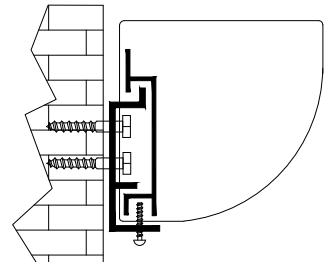

<b>ELUNEVISION</b>	
Title: Luna 94" 16:10	
Product model: EV-E-94-16:10-1.2	
Scale: 1:10	Page 1 of 2

Left Housing View

Left Side Detail

Mounting Diagrams

Wall Mounting

Ceiling Mounting

Title: Luna 94" 16:10

Product model: EV-E-94-16:10-1.2

Scale: 1:1

Page 2 of 2