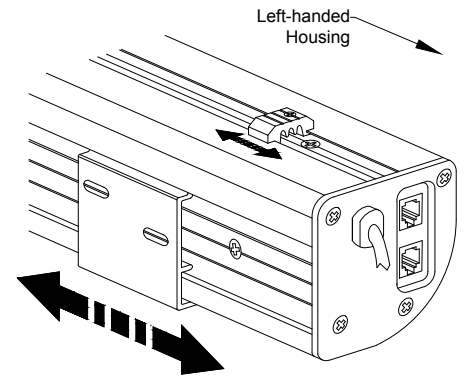

<b>ELUNEVISION</b>	
Title: Luna 94" 16:10	
Product model: EV-E-94-16:10-1.2	
Scale: 1:10	Page 1 of 2

Left Housing View

Left Side Detail

Mounting Diagrams

Wall Mounting

Ceiling Mounting

Title: Luna 94" 16:10

Product model: EV-E-94-16:10-1.2

Scale: 1:1

Page 2 of 2